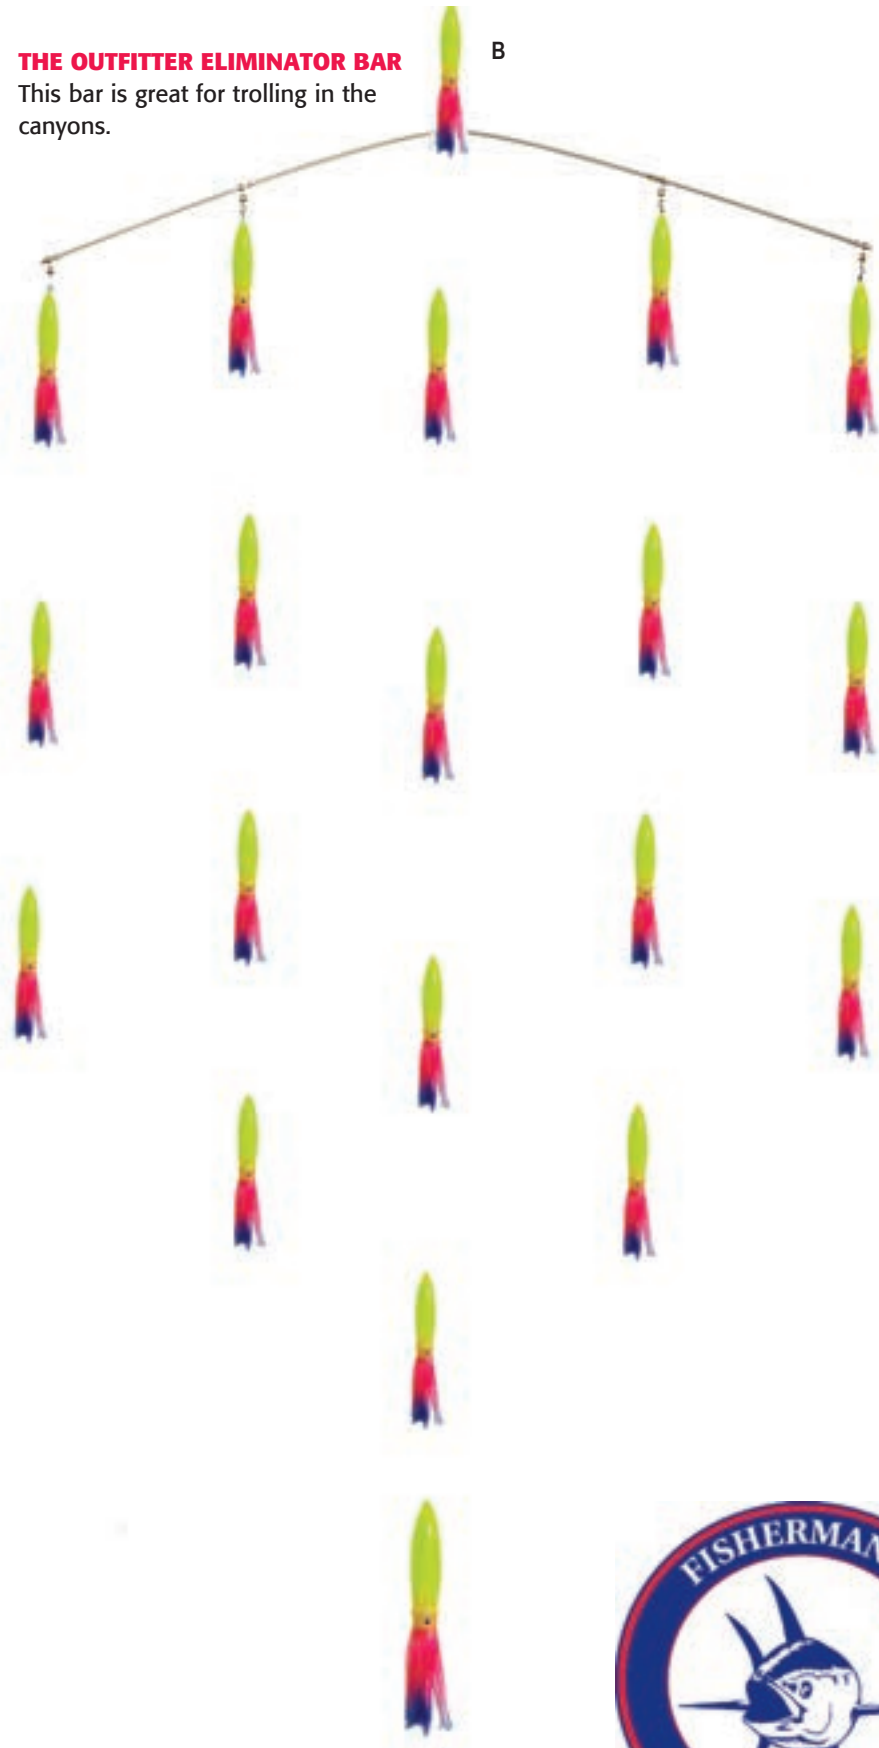

**THE OUTFITTER ELIMINATOR BAR**

This bar is great for trolling in the canyons.

B

**NEW**

**OUTFITTER SQUIDS**

C 6" INDIVIDUAL SQUIDS

D 10 PACK 6" SQUIDS

**SPECIFY COLOR BY NUMBER WHEN ORDERING**