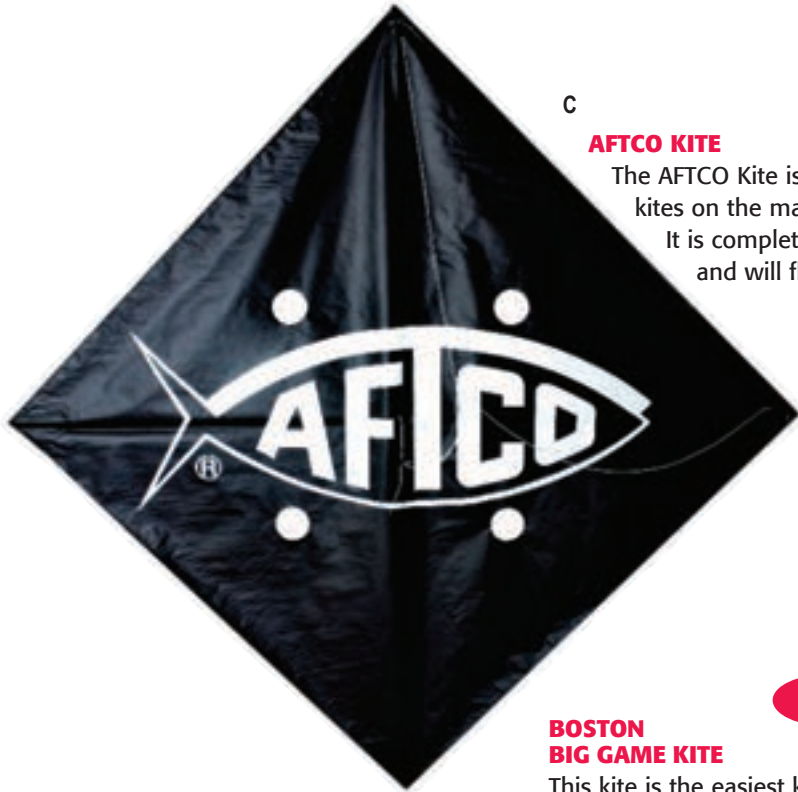

KEYITEM	MFG	DESCRIPTION	PRICE
ACCESSORIES			
A	TI88962	TIGRESS Small Weight Kite Floats, 3 pk	$6.99
B	AFT-2	TIGRESS Medium Weight Kite Floats, 3 pk	$7.99
C	AFT-2	AFTCO Kite w/2 sets of spars/light wind - med. wind	$119.99
D	BBGFCK	BBG Boston Big Game Kite	$44.99
E	AFTKCC	AFTCO Kite Clip Kit	$39.99
F	FOKR	FO 4'6" Kite Rod	$59.99

ACCESSORIES

C

AFTCO KITE

The AFTCO Kite is one of the best kites on the market, bar none! It is completely waterproof, and will fly even when wet.