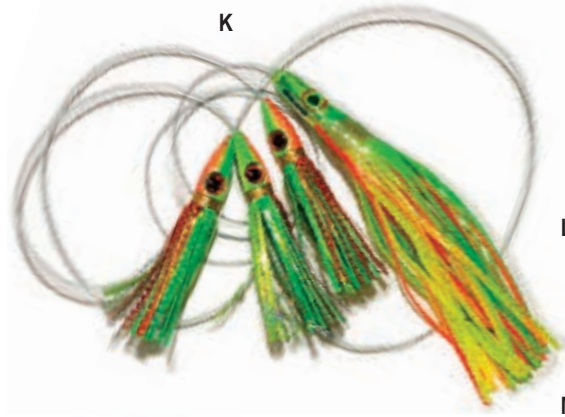

# BRAID LURES & DAISY CHAINS

**"Just Add Water!"**

**All daisy chains include lure bag.**

**BEST SELLERS**

The following are the colors in which Fisherman's Outfitter is offering the Braidrunner.

black/purple