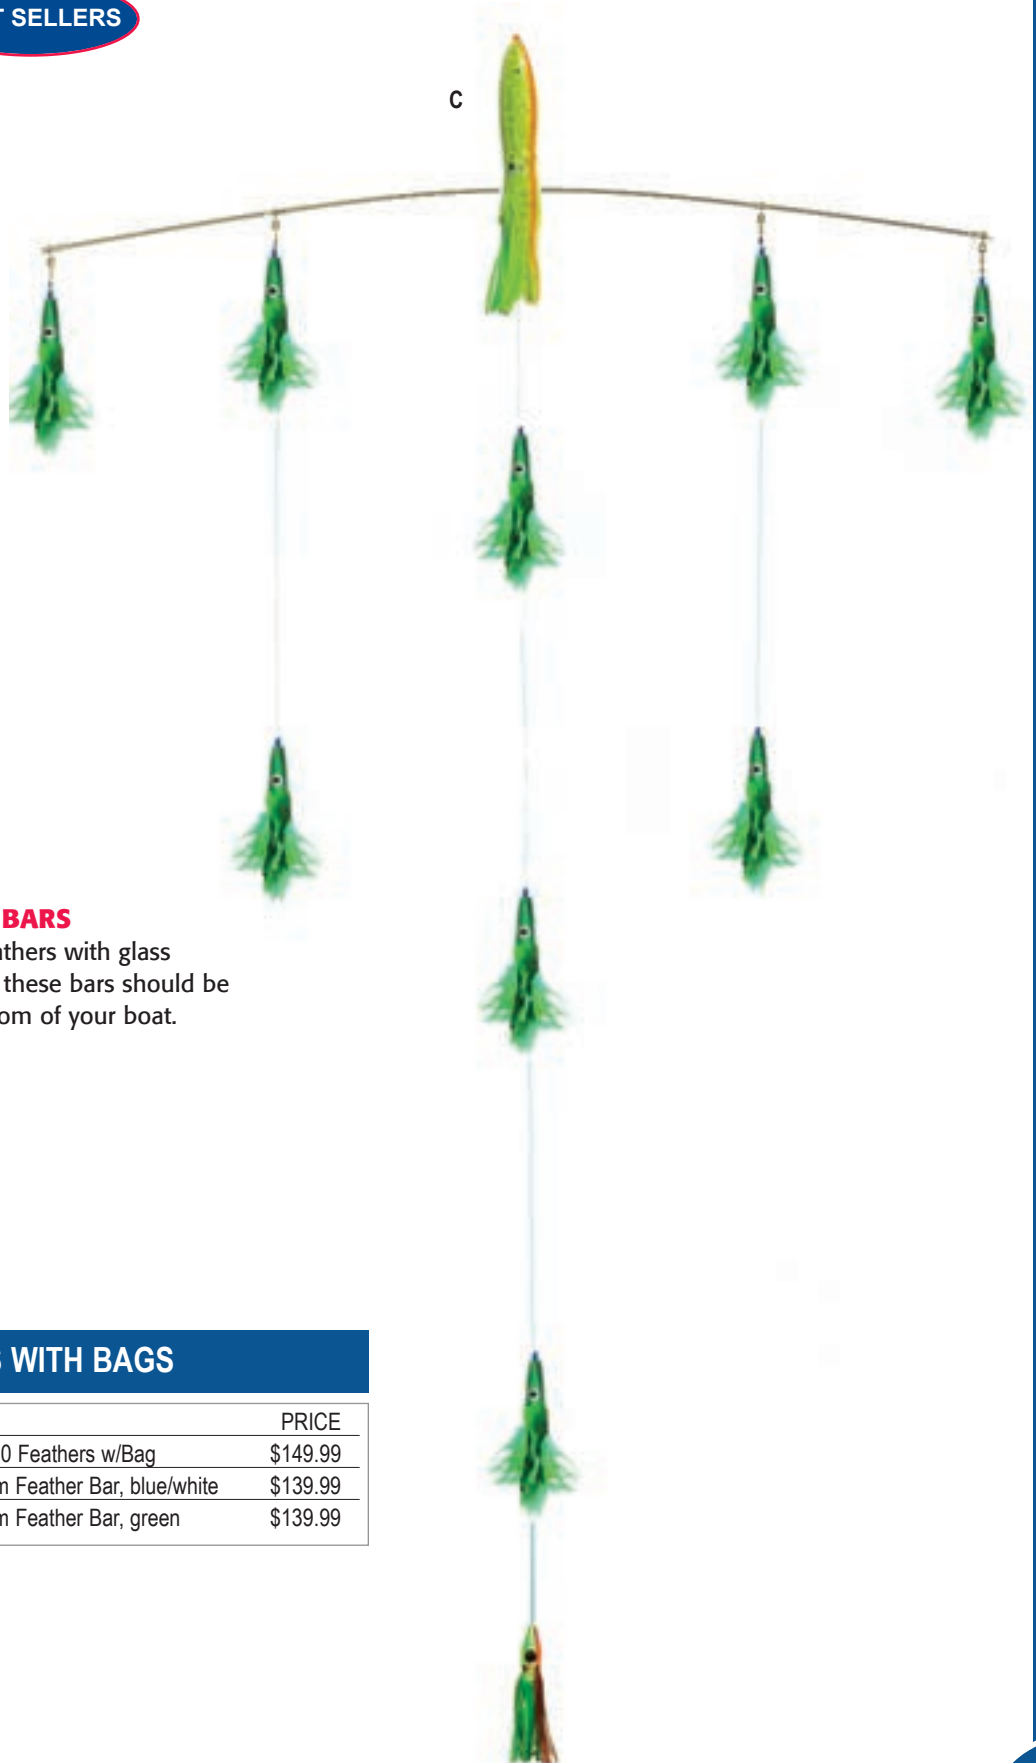

TITANIUM Feather Bars

BEST SELLERS

3' TITANIUM FEATHER BARS

are made with 2 ounce feathers with glass heads. Trolling 6-12 knots, these bars should be fished 25'-30' off the transom of your boat.

CUSTOM SPREADER RIGS WITH BAGS

KEY ITEM	DESCRIPTION	PRICE
A FOVF-10	Hi-Speed V-Bar 10 Feathers w/Bag	$149.99
B FOBFJ36-14BL	Hi-Speed Titanium Feather Bar, blue/white	$139.99
C FOBFJ36-14GR	Hi-Speed Titanium Feather Bar, green	$139.99

FREE SHIPPING on all orders over $150 - except for oversized items