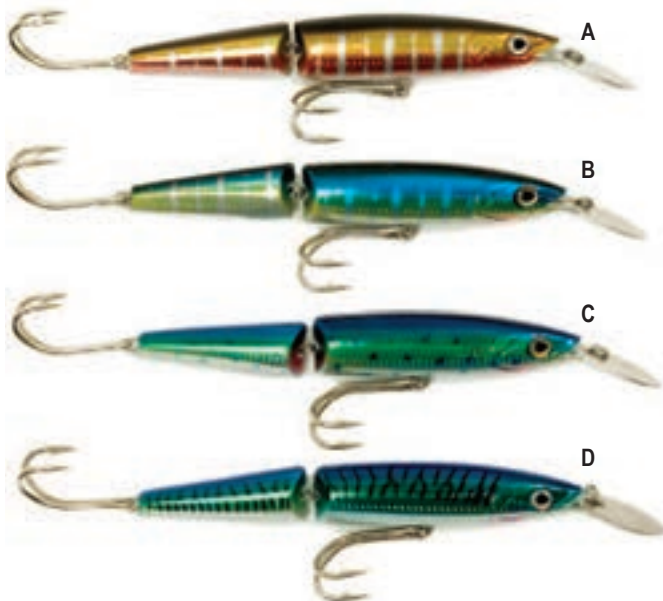

BRAID LURES

"Just Add Water!"

KEY ITEM	DESCRIPTION	PRICE
BRAID TANTRUM MAGNUM JOINTED LURES		
A	BRAMJHT 2.5oz Hot Tuna, 9.5 inches	$23.99
B	BRAMJYF 2.5oz Yellow Fin, 9.5 inches	$23.99
C	BRAMJD 2.5oz Dorado, 9.5 inches	$23.99
D	BRAMJBM 2.5oz Blue Mackerel, 9.5 inches	$23.99
BRAID POPPER STOPPERS		
E	BRA41004 3.5oz Black/Purple, 7 inches	$34.99
F	BRA41010 3.5oz Green Mackerel, 7 inches	$34.99
G	BRA41020 3.5oz Blue Mackerel, 7 inches	$34.99
H	BRA41021 3.5oz Red/White, 7 inches	$34.99
I	BRA41024 3.5oz Yellow Fin Tuna, 7 inches	$34.99
J	BRA41040 3.5oz Dorado, 7 inches	$34.99
K	BRA41053 3.5oz Shad, 7 inches	$34.99
L	BRA41075 3.5oz Hot Tuna, 7 inches	$34.99
M	BRA41076 3.5oz Blue Runner, 7 inches	$34.99
BRAID GT POPPERS		
N	BRA41204 3oz Black/Purple, 8 inches	$34.99
O	BRA41210 3oz Green Mackerel, 8 inches	$34.99
P	BRA41220 3oz Blue Mackerel, 8 inches	$34.99
Q	BRA41221 3oz Red/White, 8 inches	$34.99
R	BRA41224 3oz Yellow Fin Tuna, 8 inches	$34.99
S	BRA41240 3oz Dorado, 8 inches	$34.99
T	BRA41253 3oz Shad, 8 inches	$34.99
U	BRA41275 3oz Hot Tuna, 8 inches	$34.99
V	BRA41276 3oz Blue Runner, 8 inches	$34.99

BRAID METAL JIGS

Braid Products have some great lures for jigging and casting for tuna, dorado, and all on page 70 are great for casting with terrific popping action.

These lures are great for casting to bluefin and yellowfin tuna.