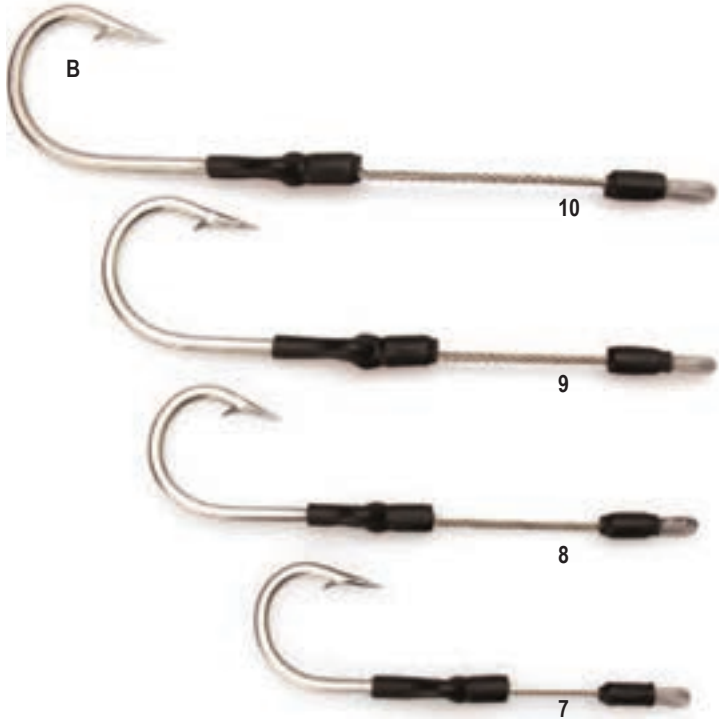

## SLUGGO COLORS

**FREE SHIPPING on all orders over \$150 - except for oversized items**

NEW

**O**cean Lure Concepts trolling skirts are made in the USA of the finest quality of UV inhibitors, strength catalysts and color enhancers. OLC skirts are the best trolling skirts in the world, and are used by most captains that fish for all big game worldwide. These are the top 50 colors that are used:

**F**athom Offshore accessories are a great addition to our product line. The stainless trolling hooks have become the go-to hook for the serious offshore angler.

The hooksets are built with 49 strand 7x7 aircraft cable, ranging from 480 to 920 lb. This is the absolute strongest connection for all of your trolling lures. Rubber bands, chafe tube, shrink wrap and hookset locks are all you will need when rigging your trolling lures.