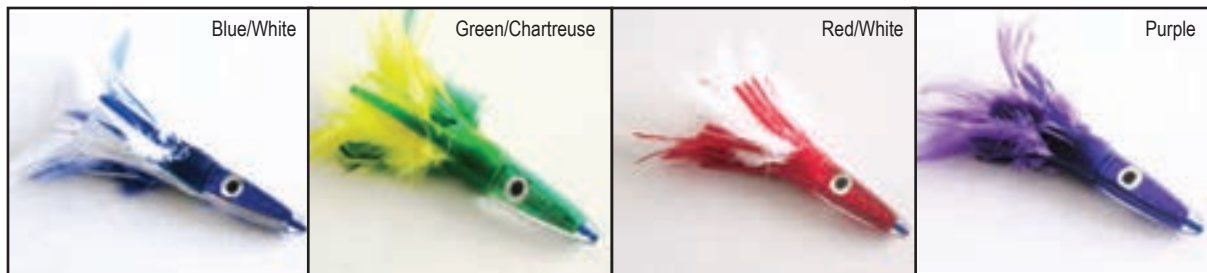

FEATHERS COLORS