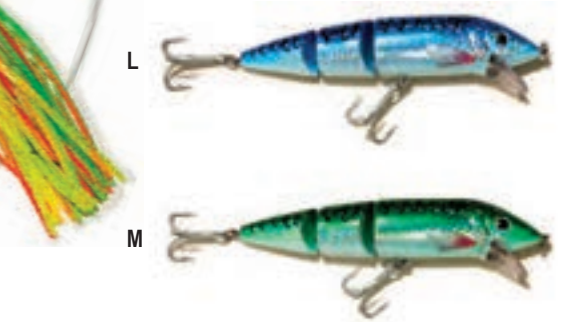

# BRAID LURES & DAISY CHAINS

**"Just Add Water!"**

**All daisy chains include lure bag.**

**BEST SELLERS**

The following are the colors in which Fisherman's Outfitter is offering the Braidrunner.

black/purple