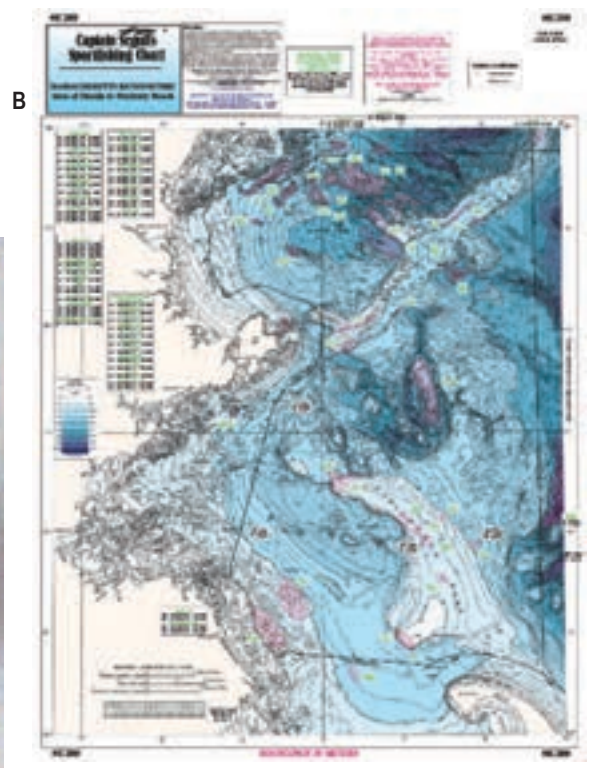

Captain Seagull Charts are used by most fishermen because of the detail in depths, structure, and location.