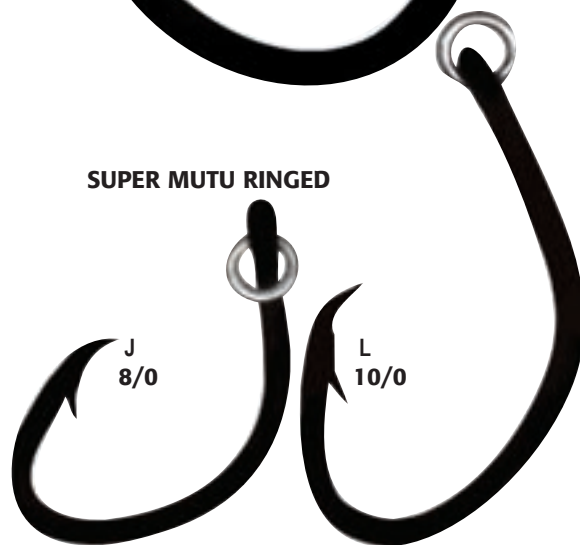

SUPER MUTU RINGED

J
8/0

L
10/0

FREE SHIPPING on all orders over $150 - except for oversized items