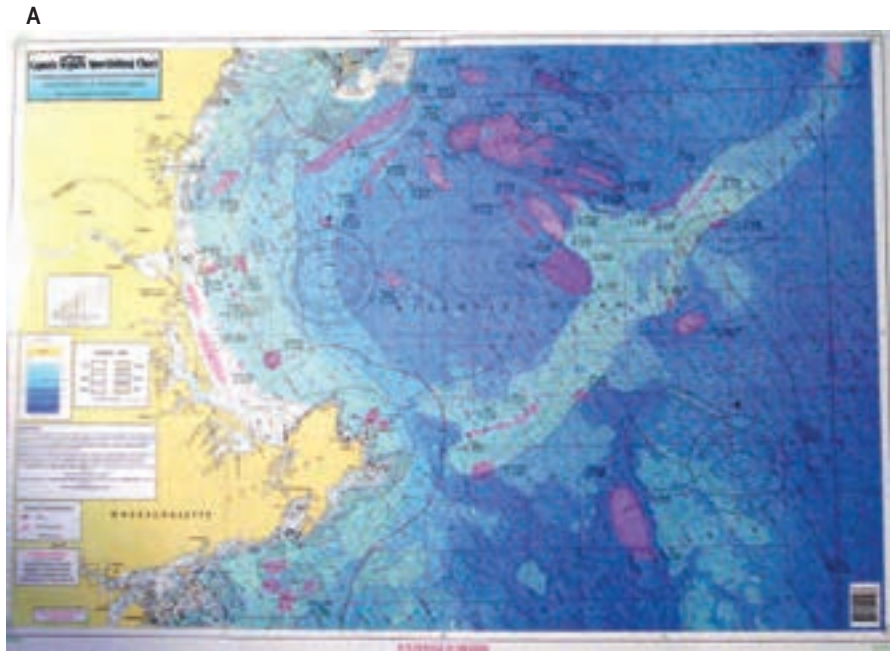

Captain Seagull Charts are used by most fishermen because of the detail in depths, structure, and location.