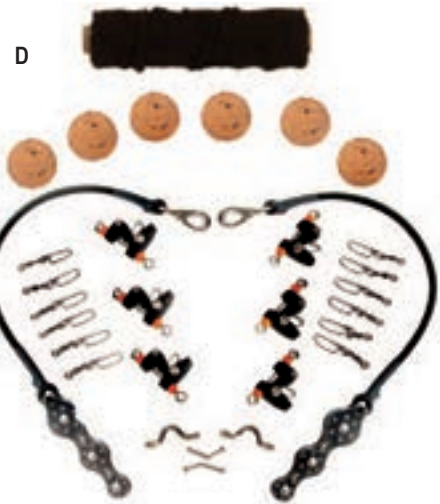

Tigress Outrigger accessories have been sold in our stores for three years. They are made with all of the finest components and are very durable in the salt water environment.

BEST SELLERS

Tigress Outriggers and Gear Co. makes outriggers to fit all boats. With too many to list, please call us for a recommendation of size and price.

KEYITEM	MFG	DESCRIPTION	PRICE
A	TIGRESS	Deluxe Rigging Kit	$89.99
B	TIGRESS	Elite Rigging Kit	$119.99
C	TIGRESS	Ultimate Rigging Kit	$119.99
D	TIGRESS	Triple Rigging Kit	$289.99
E	TIGRESS	Complete Tagline Kit	$64.99
F	TIGRESS	Center Rigger Kit	$49.99
G	MOMOI	Mono Outrigger Line, 400lb/50yd, Blue	$19.99
	MOMOI	Mono Outrigger Line, 400lb/50yd, Black	$19.99
	MOMOI	Mono Outrigger Line, 400lb/50yd, Red	$19.99
	MOMOI	Mono Outrigger Line, 400lb/50yd, High Vis	$19.99