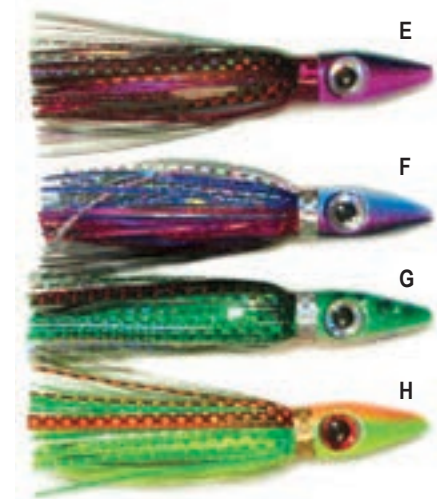

# BRAID LURES & DAISY CHAINS

**"Just Add Water!"**

**All daisy chains include lure bag.**

**BEST SELLERS**

The following are the colors in which Fisherman's Outfitter is offering the Braidrunner.

black/purple