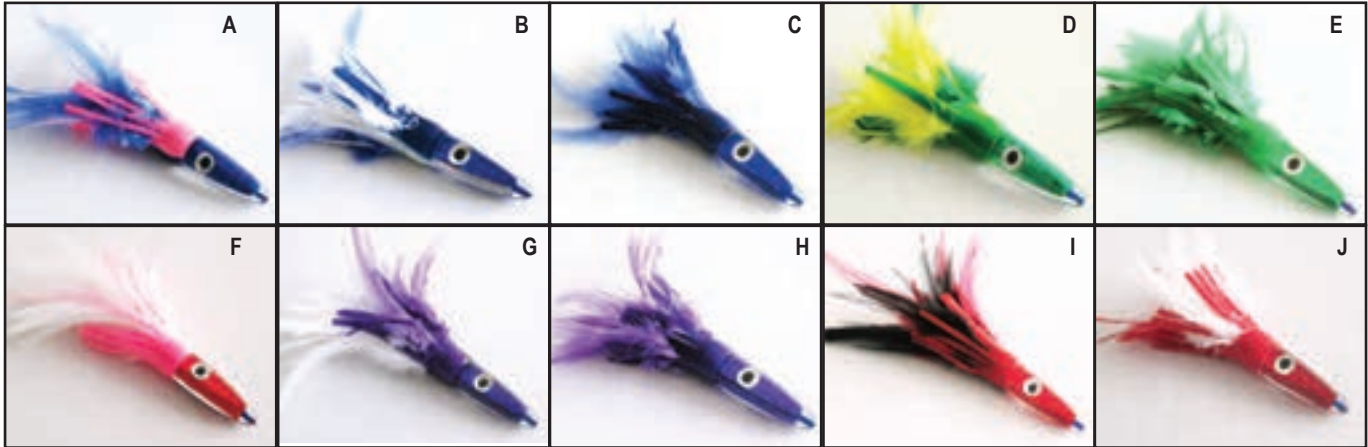

FISHERMAN'S OUTFITTER

NEW Custom Rigged Lures

FEATHER COLORS

KEY ITEM	MFG	DESCRIPTION	PRICE
MONTAUK FISHING GEAR FEATHER LURES			
A	MFGPB825	Montauk Fishing Gear 2.5 oz, 8 inch Pink/Blue	$11.99
B	MFGBW825	Montauk Fishing Gear 2.5 oz, 8 inch Blue/White	$11.99
C	MFGBL825	Montauk Fishing Gear 2.5 oz, 8 inch Blue	$11.99
D	MFGGY825	Montauk Fishing Gear 2.5 oz, 8 inch Green/Yellow	$11.99
E	MFGGR825	Montauk Fishing Gear 2.5 oz, 8 inch Green	$11.99
F	MFGPW825	Montauk Fishing Gear 2.5 oz, 8 inch Pink/White	$11.99
G	MFGPURPW825	Montauk Fishing Gear 2.5 oz, 8 inch Purple/White	$11.99
H	MFGPURPLE825	Montauk Fishing Gear 2.5 oz, 8 inch Purple	$11.99
I	MFGBR825	Montauk Fishing Gear 2.5 oz, 8 inch Black/Red	$11.99
J	MFGRW825	Montauk Fishing Gear 2.5 oz, 8 inch Red/White	$11.99

MONTAUK FISHING GEAR FEATHERS

These new feathers are made by Montauk Fishing Gear and are new to our product line. They can be rigged as a single lure, daisy chain, or spreader bar. "E" makes a great spreader bar for yellowfin, big eye, and bluefin tuna. Go to pages 54-55 for spreader bars made with these feathers. Any lure on this page can be rigged. Just ask when ordering.