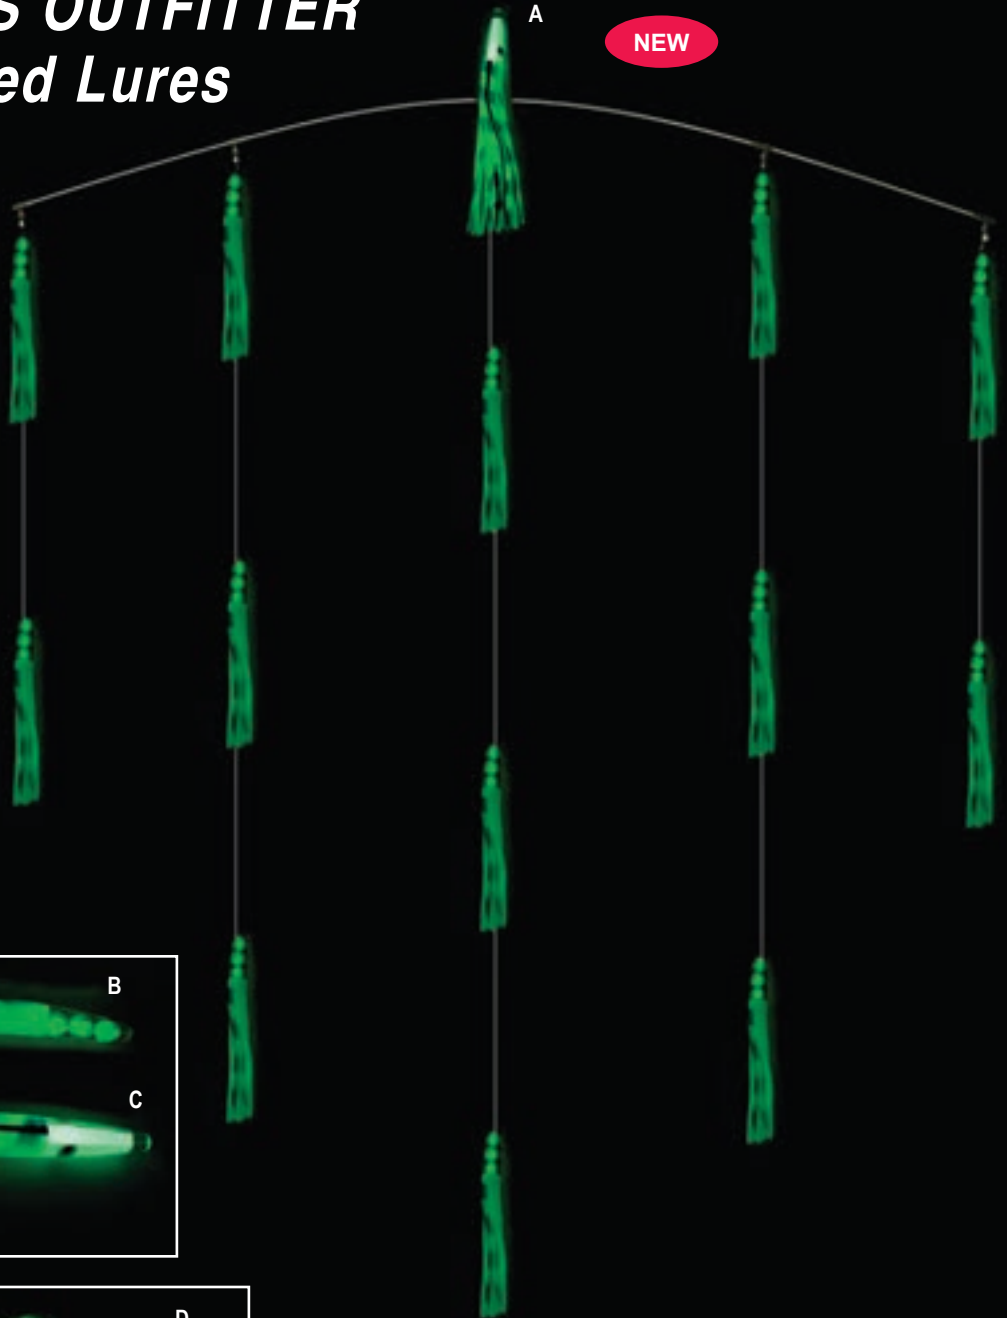

#1 BAR FOR BIG EYE TUNA
IN THE CANYONS

NEW