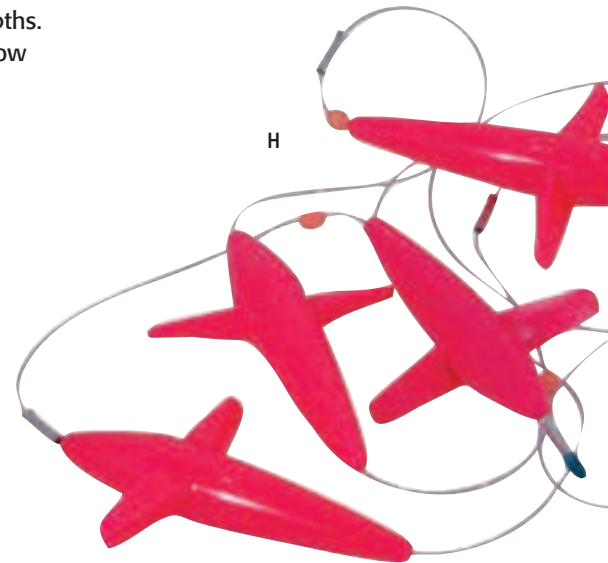

PLAY ACTION PRODUCTS

PlayAction makes the best teasers available today, bar none! Careful attention to appearance, action, durability and attractiveness to the fish all impact design and manufacturing of these products. At 20", the Big Kahuna is the "grand master" teaser for all big game fish, producing a rattle loud enough to draw fish from extreme depths. Bowling Pins are designed to move erratically side-to-side at a depth of 1 to 3' below the surface, while the Flock of Birds flutter on the surface like fleeing bait fish.

KEY ITEM	MFG	DESCRIPTION	PRICE
PLAYACTION			
A	PACBK20YBW	PLAYACTION Custom Big Kahuna Teaser-yellow, black, white 20 inch	$69.99
B	PACBK20GYB	PLAYACTION Custom Big Kahuna Teaser-green, yellow, blue 20 inch	$69.99
C	PACBK20GB	PLAYACTION Custom Big Kahuna Teaser-green, black 20 inch	$69.99
D	PACBK20BPW	PLAYACTION Custom Big Kahuna Teaser-blue, pink, white, black 20 inch	$69.99
E	PACBK20WBB	PLAYACTION Custom Big Kahuna Teaser-white, blue, black 20 inch	$69.99
F	PACBK20BR	PLAYACTION Custom Big Kahuna Teaser-black, red 20 inch	$69.99
G	PACBK20BP	PLAYACTION Custom Big Kahuna Teaser-black, purple 20 inch	$69.99