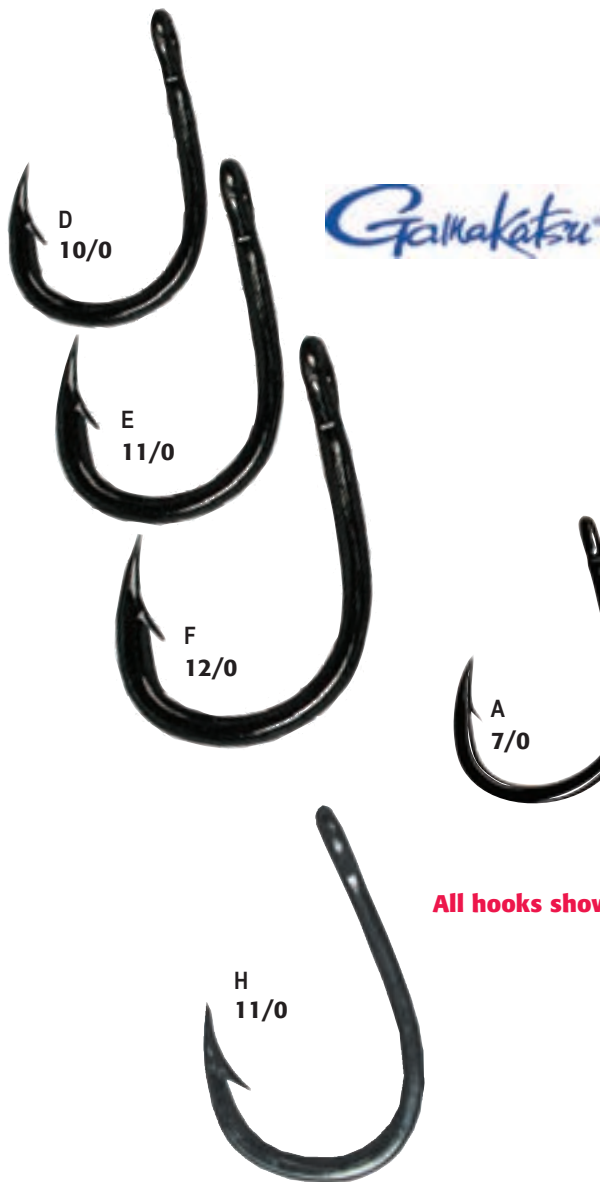

HOOKS

Gamakatsu's dedication to producing the highest quality fishing hook has kept these hooks at the forefront of the market. Light in weight and strong for their size, these are the best hooks to use for chumming and live bait fishing.