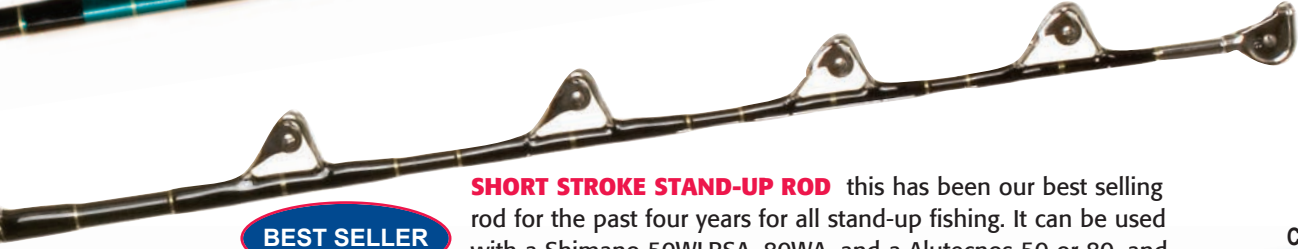

**STANDUP—THE ULTIMATE CHALLENGE FOR FIGHTING GIANT BLUEFIN TUNA!** Fighting tuna standup is "ultimate sport fishing." Rods like our new short stroke series are landing fish up to 1000 lbs! Be sure to check out these high-performance rods matched with selected Shimano Tiagra, Alutecnos, and Accurate reels on our "Combos" page.

**THE IGFA130BXRT-ROD** has a 130 Aftco bent butt section and tapers down to a #80 size 26 tip, and is made with a Calstar 130RT blank. With this softer tip you will put more pressure on the fish and pull less hooks when using live or dead bait. It is the rod of choice for most of the captains on the National Geographic show, *Wicked Tuna*.

**This rod is also available with a straight butt.**

KEY ITEM	DESCRIPTION	WT	PRICE
<b>FIBERGLASS WIRE LINE</b>			
	AMEC65-H(B)	6'6" Rod	30-50lb \$199.99
<b>C</b>	AMEC65-H-RT(B)	6'6" Rod	30-50lb \$219.99
<b>STANDUP RODS - E-GLASS</b>			
<b>D</b>	ST56XXH-RAB	5'6" Rod	50-130lb \$359.99
<b>E</b>	ST56H-RAB	5'6" Rod	30-80lb \$354.99
<b>F</b>	SB5055-RS	5'6" Rod	50-130lb \$299.99
<b>G</b>	SB3055-RS	5'6" Rod	30-80lb \$299.99
ST series rods can be ordered with black AFTCO guides and black and gold butts. Call for quote.			
<b>KITE ROD</b>			
<b>H</b>	FOKR	4'6" Kite Rod	\$59.99

**NEW**

**BEST SELLER**

**SHORT STROKE STAND-UP ROD** this has been our best selling rod for the past four years for all stand-up fishing. It can be used with a Shimano 50WLRSA, 80WA, and a Alutecnos 50 or 80, and Accurate 50W.