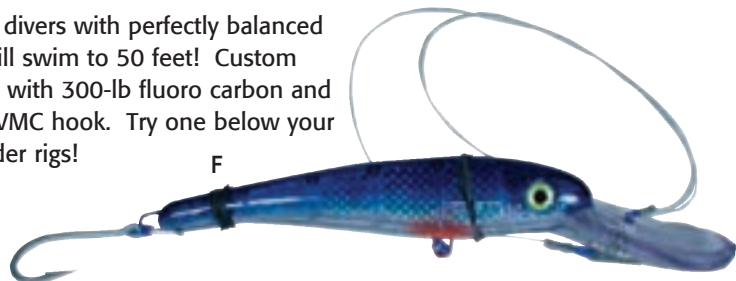

KEY ITEM	DESCRIPTION	PRICE
BAIT RIGS AND TROLLING LURES		
A	FODCGN13 Outfitter Green Squid Daisy Chain	$29.99
B	FOTPB Blue Mackerel w/300lb Fluoro Carbon	$64.99
C	FOTPG Green Mackerel w/300lb Fluoro Carbon	$64.99
D	FOTPBL Black w/300lb Fluoro Carbon	$64.99
E	FOTPBLP Black w/Purple w/300lb Fluoro Carbon	$64.99
F	50G50-300BW G50 Deep Diving Lure w/300lb Fluoro Carbon & 12/0 Mustad Hook	$129.99
G	50G50-300BC G50 Deep Diving Lure w/300lb Fluoro Carbon & 12/0 Mustad Hook	$129.99

These divers with perfectly balanced lips will swim to 50 feet! Custom rigged with 300-lb fluoro carbon and 12/0 VMC hook. Try one below your spreader rigs!