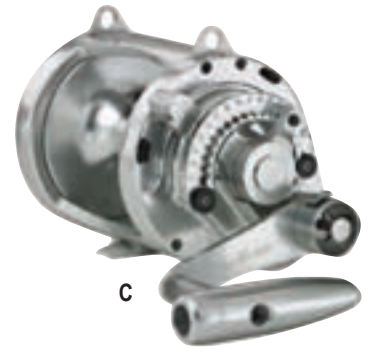

# ROD & REEL COMBOS

KEY ITEM	MFG	DESCRIPTION	PRICE
<b>FISHERMAN'S OUTFITTER COMBOS</b>			
A	<b>FOCOMTLD30IIA</b>	Shimano TLD30 2-Speed Combo	\$549.99
B	<b>FOCOMTLD50IIIRSA</b>	Shimano TLD50 2-Speed LRSA Combo	\$649.99
C	<b>FOCOMTYR30II</b>	Shimano Tynros 30 2-Speed Reel w/TVC 6' H Rod, 65-200 lb.	\$529.99
	<b>FOCOMTYR20II</b>	Shimano Tynros 20 2-Speed Reel w/TVC 5'8" XXH Rod, 80-200 lb.	\$519.99
D	<b>FOCOMTO20</b>	Shimano Torsa 20 Reel w/TVC 6' H Rod, 80-200 lb.	\$899.99
	<b>FOCOMTO16</b>	Shimano Torsa 16 Reel w/TVC 5'8" XXH Rod, 80-200 lb.	\$889.99

**OTHER COMBOS ARE AVAILABLE WITH SPECIAL PRICING. PLEASE CALL US 1-800-500-TUNA**

A

B

C

E, F

KEY ITEM	PRICE
<b>SHIMANO REEL &amp; F.O. ROD</b>	
A SHMTI30WLRSA	\$569.99
E ST56HRAB30-80	\$354.99

KEY ITEM	PRICE
<b>ALUTECNOS REEL &amp; F.O. ROD</b>	
B ALT3000A 2Speed	\$725.99
E ST56HRAB30-80	\$354.99
<b>COMBO PRICE</b>	\$999.99

KEY ITEM	PRICE
<b>ACCURATE REEL &amp; F.O. ROD</b>	
C ATD30 2Speed	\$1149.00
E ST56HRAB30-80	\$354.99
<b>COMBO PRICE</b>	\$1429.99

KEY ITEM	PRICE
<b>SHIMANO REEL &amp; F.O. ROD</b>	
A SHMTI50WLRSA	\$659.99
F ST56XXHRAB50-130	\$359.99

KEY ITEM	PRICE
<b>ALUTECNOS REEL &amp; F.O. ROD</b>	
B ALT5000A 2Speed	\$792.00
F ST56XXHRAB50-130	\$359.99
<b>COMBO PRICE</b>	\$1099.99

KEY ITEM	PRICE
<b>ACCURATE REEL &amp; F.O. ROD</b>	
C ATD50W2Speed	\$1285.99
F ST56XXHRAB50-130	\$359.99
<b>COMBO PRICE</b>	\$1599.99