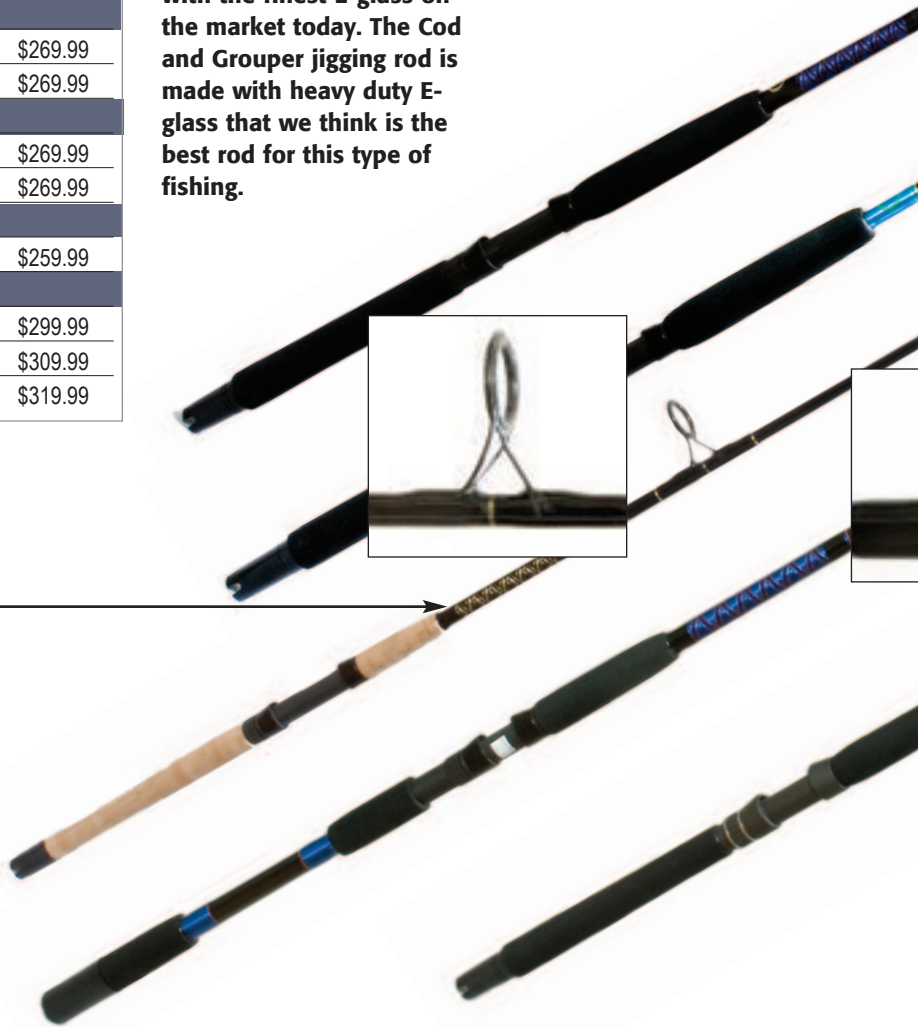

**NEW**

**BEST SELLER**

**SHORT STROKE STAND-UP ROD** this has been our best selling rod for the past four years for all stand-up fishing. It can be used with a Shimano 50WLRSA, 80WA, and a Alutecnos 50 or 80, and Accurate 50W.

# RODS

**ALL RODS ARE DOUBLE UNDER WRAPPED AND DOUBLE OVER WRAPPED.**

We can match any style or color combination. For special orders or to match your existing rod, please allow 10-14 days for delivery. Monograms are also available. Please call for quotes. All Fisherman's Outfitter custom rods carry a 1-year guarantee on the blanks.

**These rods can be built and shipped to you in 2 weeks!**

CUSTOM ROD WRAPPING Not all rods shown

KEY ITEM	DESCRIPTION	WT	PRICE
<b>BOAT ROD/CONVENTIONAL - E-GLASS LIVE BAIT RODS</b>			
LBC66MH	6'6" Rod	20-50lb	\$259.99
LBC7OML	7' Rod	12-30lb	\$279.99
<b>A</b> LBC70M	7' Rod	15-40lb	\$279.99
LBC70H	7' Rod	20-50lb	\$289.99
LBC80H	7' Rod	20-40lb	\$289.99
<b>E-GLASS BOAT RODS</b>			
<b>B</b> VAP-66	6'6" Rod	15-40lb	\$269.99
VAP-663050	6'6" Rod	20-40lb	\$269.99
<b>BOAT ROD/SPINNING - GRAPHITE</b>			
<b>C</b> GSSP70L	7' Rod	12-20lb	\$269.99
GSSP70M	7' Rod	12-25lb	\$269.99
<b>COD AND GROUPEL JIGGING RODS</b>			
<b>D</b> FOCD72	7' 2" Rod		\$259.99
<b>E-GLASS SPINNING LIVE BAIT RODS</b>			
L BSP70MH	7' Rod	12-30lb	\$299.99
<b>E</b> L BSP70H	7' Rod	15-40lb	\$309.99
L BSP70XH	7' Tuna Spin Rod	20-50lb	\$319.99

Our live bait spinning rods are made with Calstar and Seeker blanks, along with Fuji guides and Fuji reel seats. The conventional live bait rods are made with the finest E-glass on the market today. The Cod and Grouper jigging rod is made with heavy duty E-glass that we think is the best rod for this type of fishing.