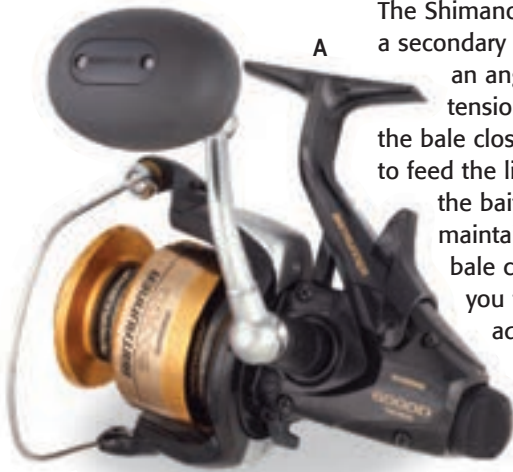

### TRINIDAD

The first time you catch a fish on the Trinidad, you'll be amazed at the combination of speed and power, and what that can mean in landing big fish. The new 6.2:1 speed, massive main gear and new power handle all work together to provide exceptional performance. If you want a reel with the power to grind on a tuna or get a big fish off the bottom, Trinidad is the right choice! The new Trinidad is lighter, smaller, and more compact. This is the best casting reel available.

# SHIMANO Reels

**SHIMANO®**

**BEST SELLER**

## BAITRUNNER SERIES

The Shimano Baitrunner provides a secondary drag system that allows an angler to feed out line in tension-controlled freespool with the bale closed. This enables the angler to feed the line out, let the fish take the bait and run, while still maintaining line control with the bale closed. The Baitrunner gives you the ultimate fishing advantage, whether you're dropping bait back to fish from your boat or working jetties for strippers.