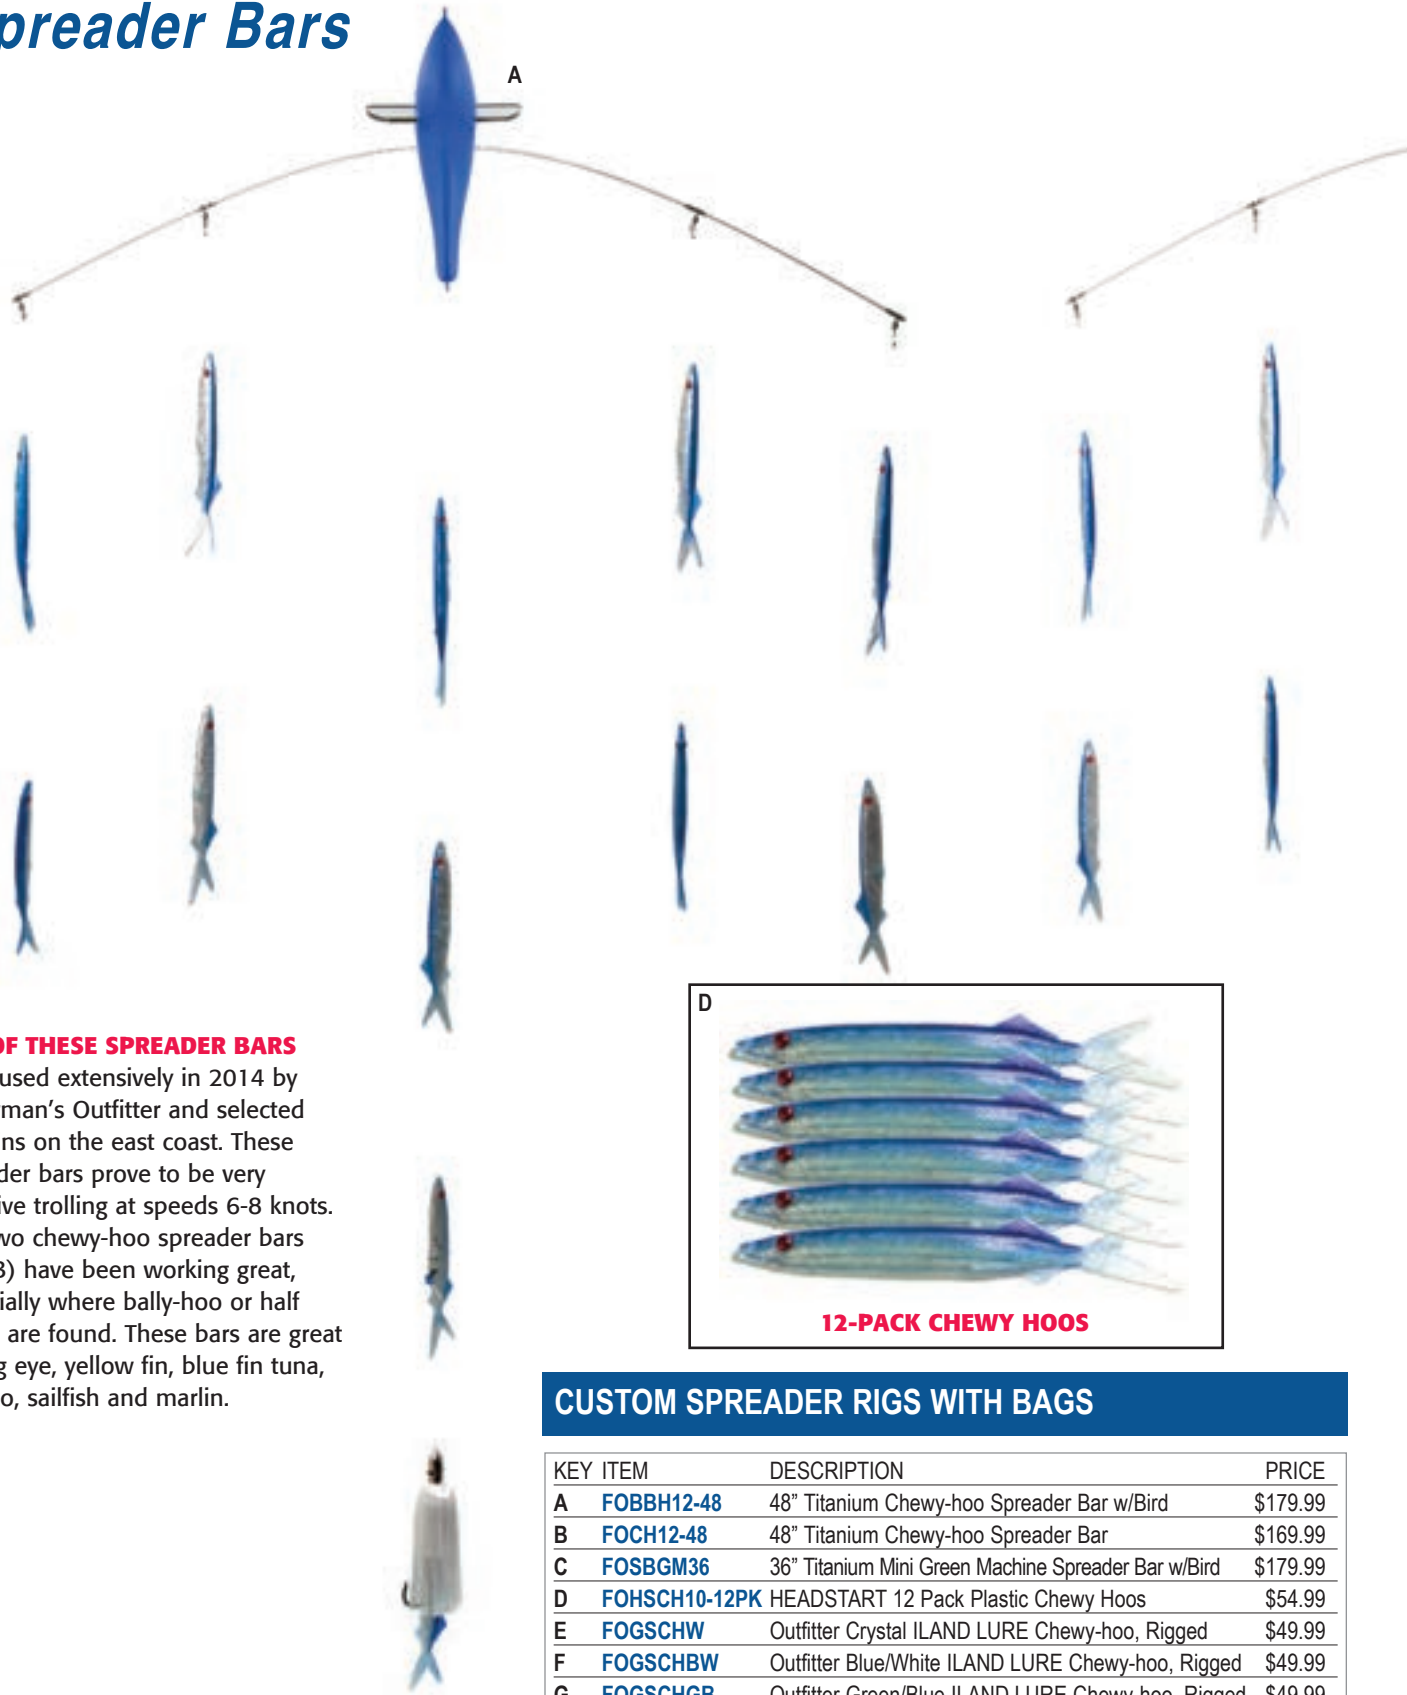

12-PACK CHEWY HOOS

TITANIUM BIRD & Spreader Bars

MOST POPULAR SPREADER

ALL OF THESE SPREADER BARS

were used extensively in 2014 by Fisherman's Outfitter and selected captains on the east coast. These spreader bars prove to be very effective trolling at speeds 6-8 knots. The two chewy-hoo spreader bars (A & B) have been working great, especially where bally-hoo or half beaks are found. These bars are great for big eye, yellow fin, blue fin tuna, dorado, sailfish and marlin.