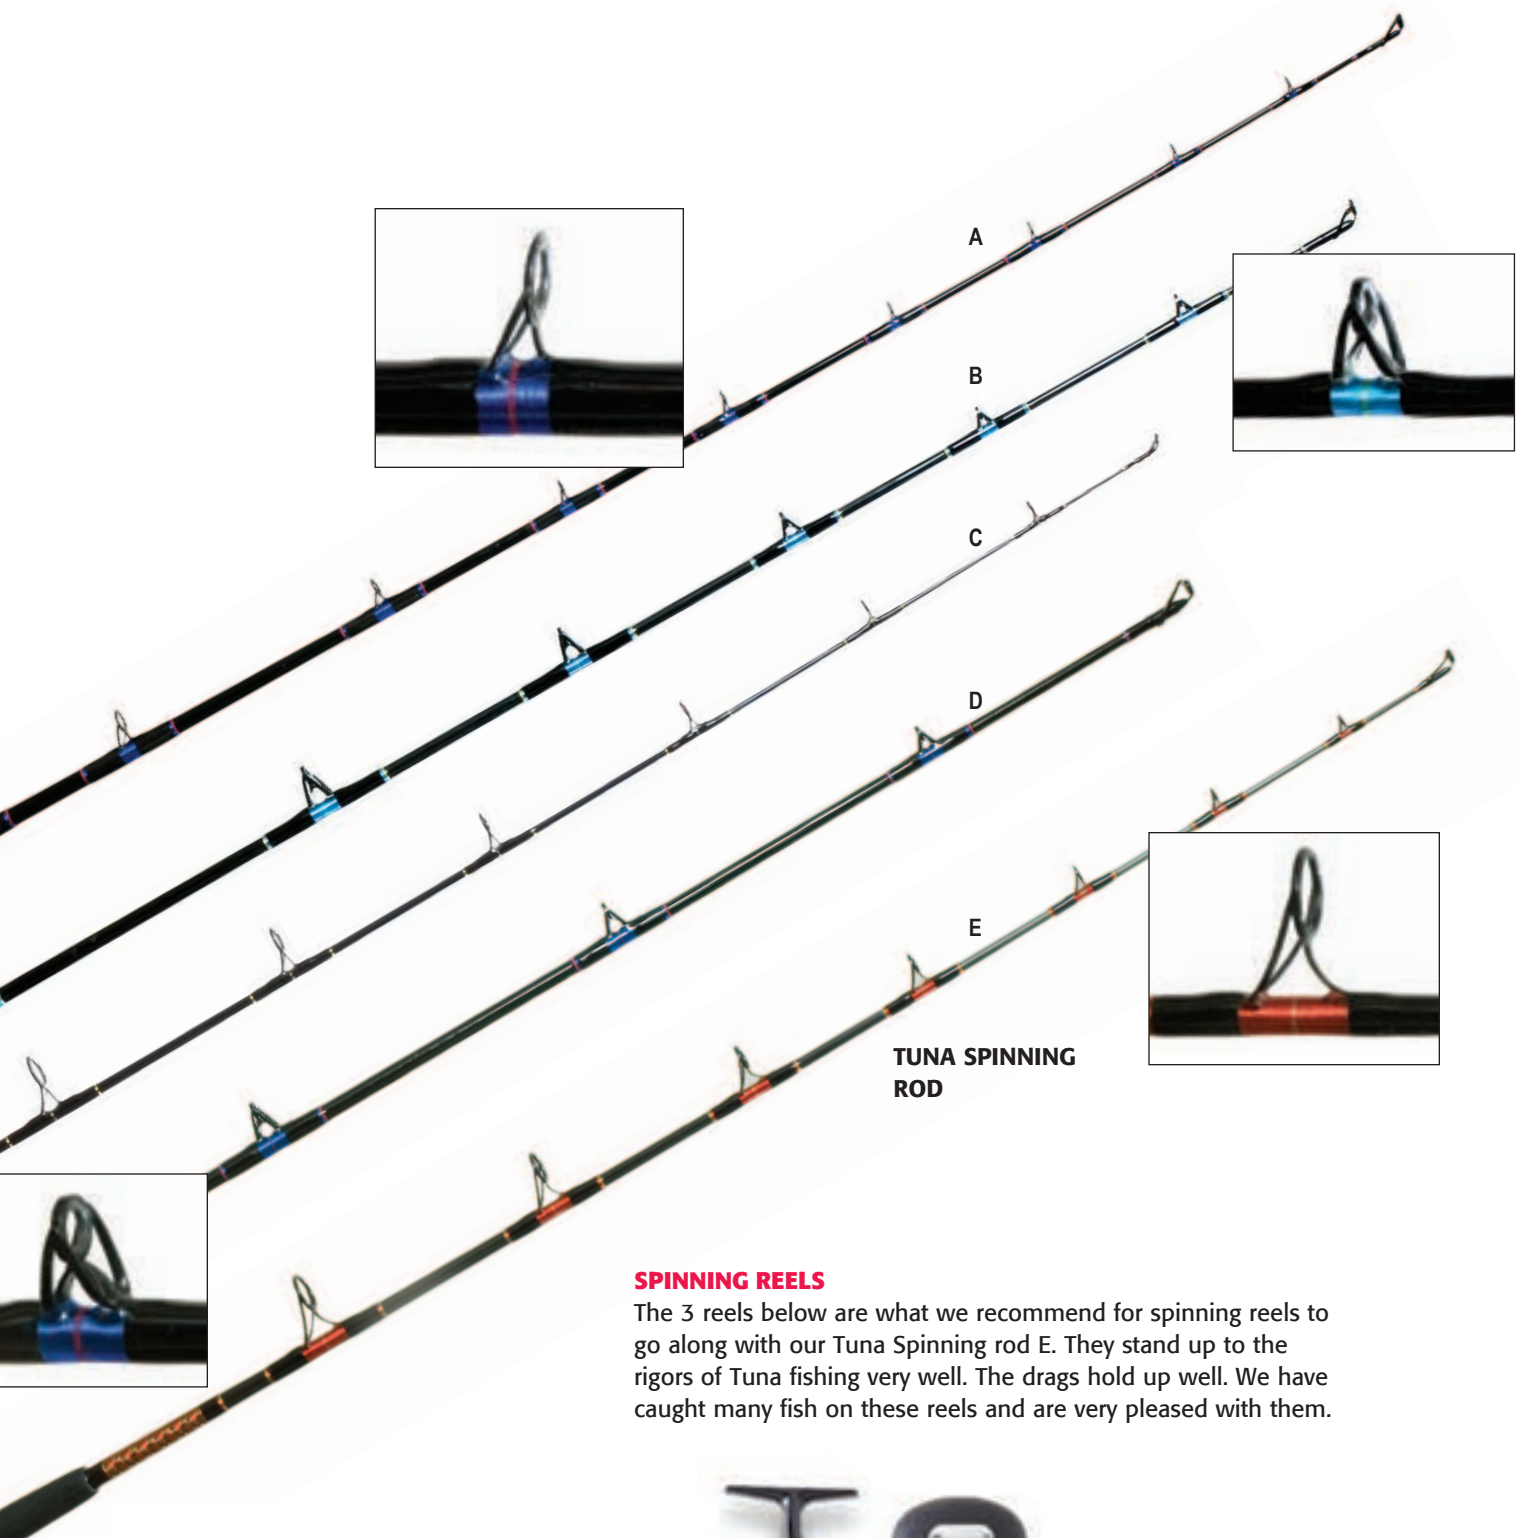

**These rods can be built and shipped to you in 2 weeks!**

CUSTOM ROD WRAPPING Not all rods shown

KEY ITEM	DESCRIPTION	WT	PRICE
<b>BOAT ROD/CONVENTIONAL - E-GLASS LIVE BAIT RODS</b>			
LBC66MH	6'6" Rod	20-50lb	\$259.99
LBC7OML	7' Rod	12-30lb	\$279.99
<b>A</b> LBC70M	7' Rod	15-40lb	\$279.99
LBC70H	7' Rod	20-50lb	\$289.99
LBC80H	7' Rod	20-40lb	\$289.99
<b>E-GLASS BOAT RODS</b>			
<b>B</b> VAP-66	6'6" Rod	15-40lb	\$269.99
VAP-663050	6'6" Rod	20-40lb	\$269.99
<b>BOAT ROD/SPINNING - GRAPHITE</b>			
<b>C</b> GSSP70L	7' Rod	12-20lb	\$269.99
GSSP70M	7' Rod	12-25lb	\$269.99
<b>COD AND GROUPEL JIGGING RODS</b>			
<b>D</b> FOCD72	7' 2" Rod		\$259.99
<b>E-GLASS SPINNING LIVE BAIT RODS</b>			
L BSP70MH	7' Rod	12-30lb	\$299.99
<b>E</b> L BSP70H	7' Rod	15-40lb	\$309.99
L BSP70XH	7' Tuna Spin Rod	20-50lb	\$319.99

Our live bait spinning rods are made with Calstar and Seeker blanks, along with Fuji guides and Fuji reel seats. The conventional live bait rods are made with the finest E-glass on the market today. The Cod and Grouper jigging rod is made with heavy duty E-glass that we think is the best rod for this type of fishing.

**TUNA SPINNING ROD**

**SPINNING REELS**

The 3 reels below are what we recommend for spinning reels to go along with our Tuna Spinning rod E. They stand up to the rigors of Tuna fishing very well. The drags hold up well. We have caught many fish on these reels and are very pleased with them.