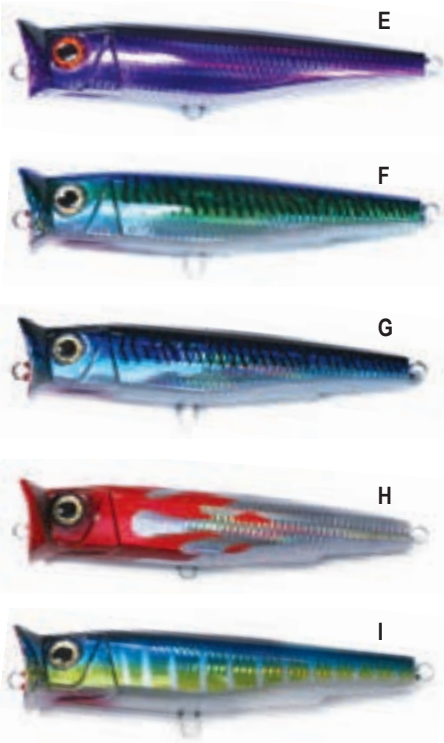

BRAID LURES

"Just Add Water!"

KEY ITEM	DESCRIPTION	PRICE
BRAID TANTRUM MAGNUM JOINTED LURES		
A	BRAMJHT 2.5oz Hot Tuna, 9.5 inches	$23.99
B	BRAMJYF 2.5oz Yellow Fin, 9.5 inches	$23.99
C	BRAMJD 2.5oz Dorado, 9.5 inches	$23.99
D	BRAMJBM 2.5oz Blue Mackerel, 9.5 inches	$23.99
BRAID POPPER STOPPERS		
E	BRA41004 3.5oz Black/Purple, 7 inches	$34.99
F	BRA41010 3.5oz Green Mackerel, 7 inches	$34.99
G	BRA41020 3.5oz Blue Mackerel, 7 inches	$34.99
H	BRA41021 3.5oz Red/White, 7 inches	$34.99
I	BRA41024 3.5oz Yellow Fin Tuna, 7 inches	$34.99
J	BRA41040 3.5oz Dorado, 7 inches	$34.99
K	BRA41053 3.5oz Shad, 7 inches	$34.99
L	BRA41075 3.5oz Hot Tuna, 7 inches	$34.99
M	BRA41076 3.5oz Blue Runner, 7 inches	$34.99
BRAID GT POPPERS		
N	BRA41204 3oz Black/Purple, 8 inches	$34.99
O	BRA41210 3oz Green Mackerel, 8 inches	$34.99
P	BRA41220 3oz Blue Mackerel, 8 inches	$34.99
Q	BRA41221 3oz Red/White, 8 inches	$34.99
R	BRA41224 3oz Yellow Fin Tuna, 8 inches	$34.99
S	BRA41240 3oz Dorado, 8 inches	$34.99
T	BRA41253 3oz Shad, 8 inches	$34.99
U	BRA41275 3oz Hot Tuna, 8 inches	$34.99
V	BRA41276 3oz Blue Runner, 8 inches	$34.99

BRAID METAL JIGS

Braid Products have some great lures for jigging and casting for tuna, dorado, and all on page 70 are great for casting with terrific popping action.

These lures are great for casting to bluefin and yellowfin tuna.