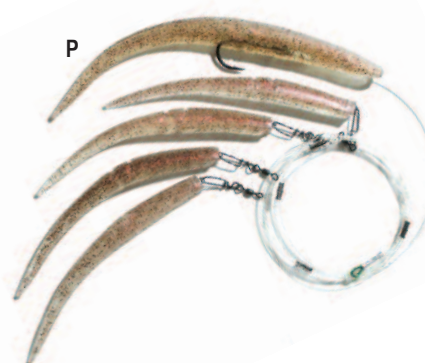

**TITANIUM BIRD  
& Spreader Bars**

**J  
OUTFITTER BIRDS**

**CUSTOM SPREADER RIGS WITH BAGS**

KEY ITEM	DESCRIPTION	PRICE
A FOSB4-1	4' Bar + Single Bird w/Bag	\$79.99
B FOSB4-3	4' Bar + 3 Birds w/Bag	\$104.99
C FOSB4-5	4' Bar + 5 Birds w/Bag	\$115.99
D FOSB3-1	3' Bar + Single Bird w/Bag	\$79.99
E FOSB3-3	3' Bar + 3 Birds w/Bag	\$99.99
F FOTSB4	Outfitter 4' Titanium Spreader bar	\$19.99
G FOSTB3	Outfitter 3' Titanium Spreader bar	\$17.99
H PAB13	Play Action 13" Bird	\$59.99
PAB7	Play Action 7" Bird	\$39.99
I PAHB5	Play Action 5" Hummingbird	\$11.99

# CUSTOM RIGGED SLUGGOS

**BEST NEW LURE FOR 2015**

These sluggos are rigged with 130 lb. fluoro carbon and Owner Jobu hooks, along with a 2 oz. sinker. We feel this is the best new lure for 2015.

KEY ITEM	DESCRIPTION	PRICE
<b>SLUGGO LURE PACKS</b>		
<b>A</b>	<b>FOS9-8</b> 8 Pack, 9" Sluggos	\$14.99
<b>B</b>	<b>FOS12-3</b> 3 Pack, 12" Sluggos	\$14.99
<b>9" RIGGED SLUGGOS</b>		
<b>C</b>	<b>FOS9R</b> 9" Single Sluggo, Eel Skin	\$19.99
<b>D</b>	<b>FOSE9R</b> 9" Single Sluggo, Squid	\$19.99
<b>E</b>	<b>FOSP9R</b> 9" Single Sluggo, Pink	\$19.99
<b>F</b>	<b>FOSB9R</b> 9" Single Sluggo, Black	\$19.99
<b>G</b>	<b>FOSW9R</b> 9" Single Sluggo, White	\$19.99
<b>12" RIGGED SLUGGOS</b>		
<b>H</b>	<b>FOSB12R</b> 12" Single Sluggo, Black	\$19.99
<b>I</b>	<b>FOSE12R</b> 12" Single Sluggo, Squid	\$19.99
<b>J</b>	<b>FOSE12R</b> 12" Single Sluggo, Pink	\$19.99
<b>K</b>	<b>FOSW12R</b> 12" Single Sluggo, Eel Skin	\$19.99
<b>L</b>	<b>FOSP12R</b> 12" Single Sluggo, White	\$19.99
<b>SLUGGO DAISY CHAINS</b>		
<b>M</b>	<b>FOSDCB</b> Custom Rigged Daisy Chain, Black	\$39.99
<b>N</b>	<b>FOSDCW</b> Custom Rigged Daisy Chain, White	\$39.99
<b>O</b>	<b>FOSDCE</b> Custom Rigged Daisy Chain, Eel Skin	\$39.99
<b>P</b>	<b>FOSDCS</b> Custom Rigged Daisy Chain, Squid	\$39.99
<b>Q</b>	<b>FOSDCP</b> Custom Rigged Daisy Chain, Pink	\$39.99