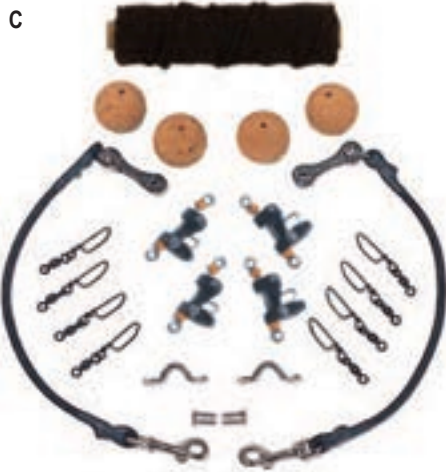

ACCESSORIES