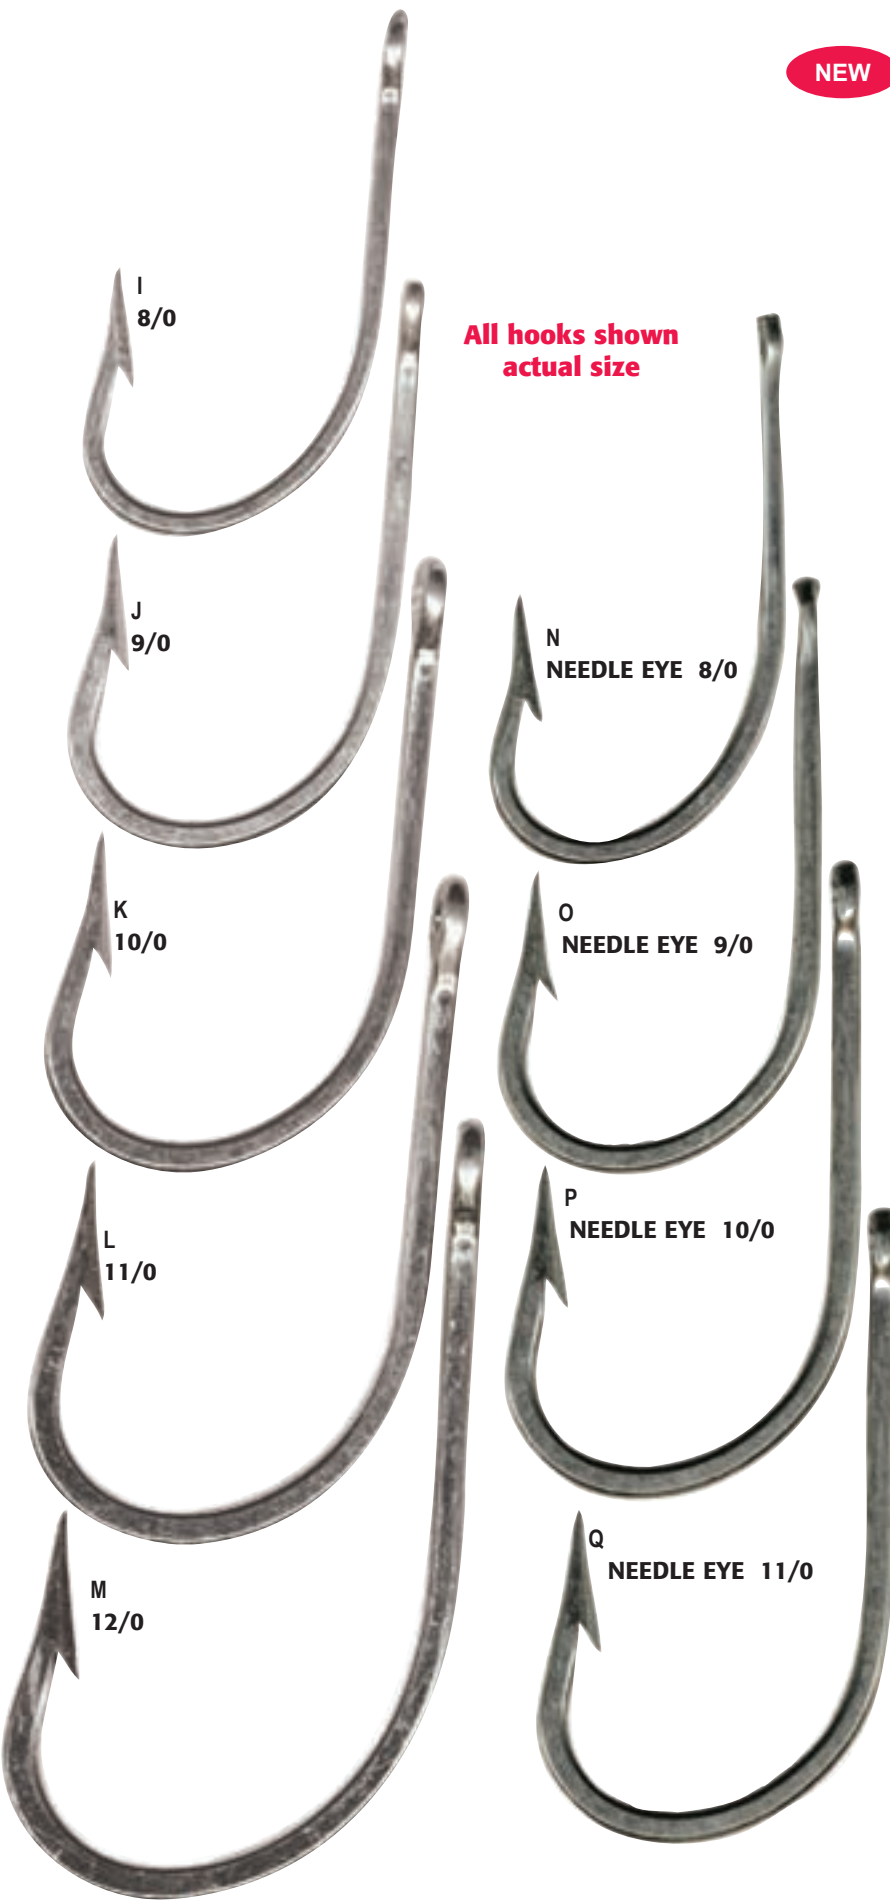

H  
12/0

**NEW**

**BAIT RIGS - Good for catching small bait**

**All hooks shown actual size**

KEY ITEM	DESCRIPTION	PRICE
A <a href="#">MSB068GL-8</a>	10 lbs. Branch - 17 lbs. Main	\$3.99
B <a href="#">MSB002RD-6</a>	7 lbs. Branch - 13 lbs. Main	\$3.99