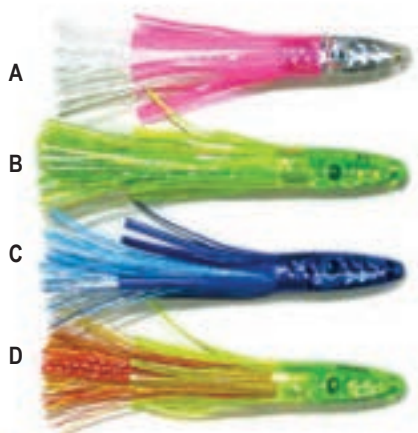

ZUKER LURES & DAISY CHAINS

A great selection of custom-rigged Daisy Chains for dorado, albacore, bigeye, yellowfin and bluefin tuna. The Zuker lures and daisy chains come in four colors, and are 6" and 8" in length.