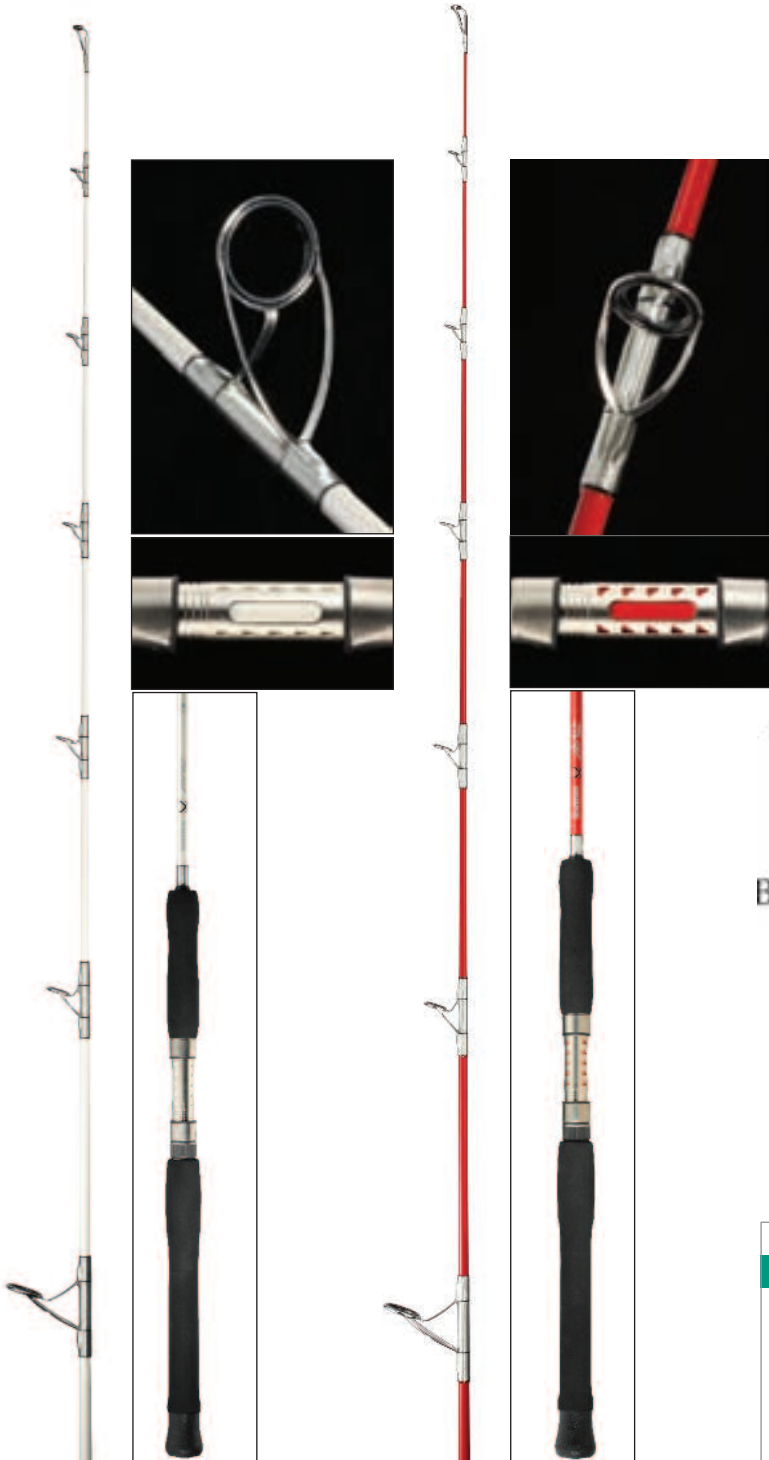

KEY	ITEM	MFG	DESCRIPTION	PRICE
<b>BALTICA BAGS</b>				
H	BLT100BL	SHIMANO	Medium Tackle Bag, 14x8.5x9"	\$49.99
I	BLT100BL	SHIMANO	Large Tackle Bag, 17x10x10"	\$59.99

D, E, F, G

SHIMANO ULTEGRA  
XSC

**C**

**Baltica Tackle Bags include 4 utility boxes, shoulder and hand carry straps, and large plastic zippers**

H, I

**FREE SHIPPING on all orders over \$150 - except for oversized items**

NEW

# SHIMANO Jigging RODS

Terez

The new Shimano Terez Rods are made to fish with braided line and are a very light weight and durable rod. These rods are built with The Shimano TC4 construction along with Fuji k series tangle free guides with alconite inserts to stand up to the rigors of braided line. We are offering 2 colors and 4 sizes for the casting series and 2 colors and 4 sizes for the spinning series. For other Terez sizes and colors, please go to our website at [www.fishermansoutfitter.com](http://www.fishermansoutfitter.com).