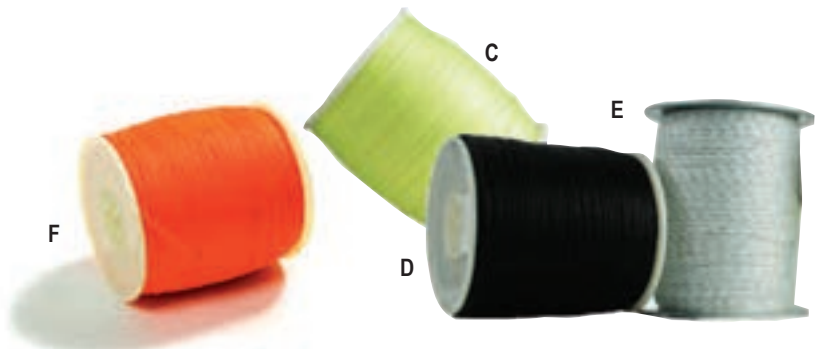

SEAGUAR

G SEAF130	SEAGUAR	Blue Label Fluoro	1.17	130lb	30mtr Coils	$85.99
SEAF150	SEAGUAR	Blue Label Fluoro	1.28	150lb	30mtr Coils	$85.99
SEAF180	SEAGUAR	Blue Label Fluoro	1.38	180lb	30mtr Coils	$89.99
SEAF200	SEAGUAR	Blue Label Fluoro	1.48	200lb	30mtr Coils	$89.99
SEAF220	SEAGUAR	Blue Label Fluoro	1.66	220lb	30mtr Coils	$89.99
SEAF300	SEAGUAR	Blue Label Fluoro	1.81	300lb	30mtr Coils	$99.99
H SEAF100	SEAGUAR	Premier Fluoro	.91	100lb	25 yds	$69.99
SEAF130	SEAGUAR	Premier Fluoro	1.05	130lb	25 yds	$74.99
SEAF150	SEAGUAR	Premier Fluoro	1.15	150lb	25 yds	$79.99
SEAF170	SEAGUAR	Premier Fluoro	1.28	170lb	25 yds	$84.99
SEAF200	SEAGUAR	Premier Fluoro	1.38	200lb	25 yds	$84.99