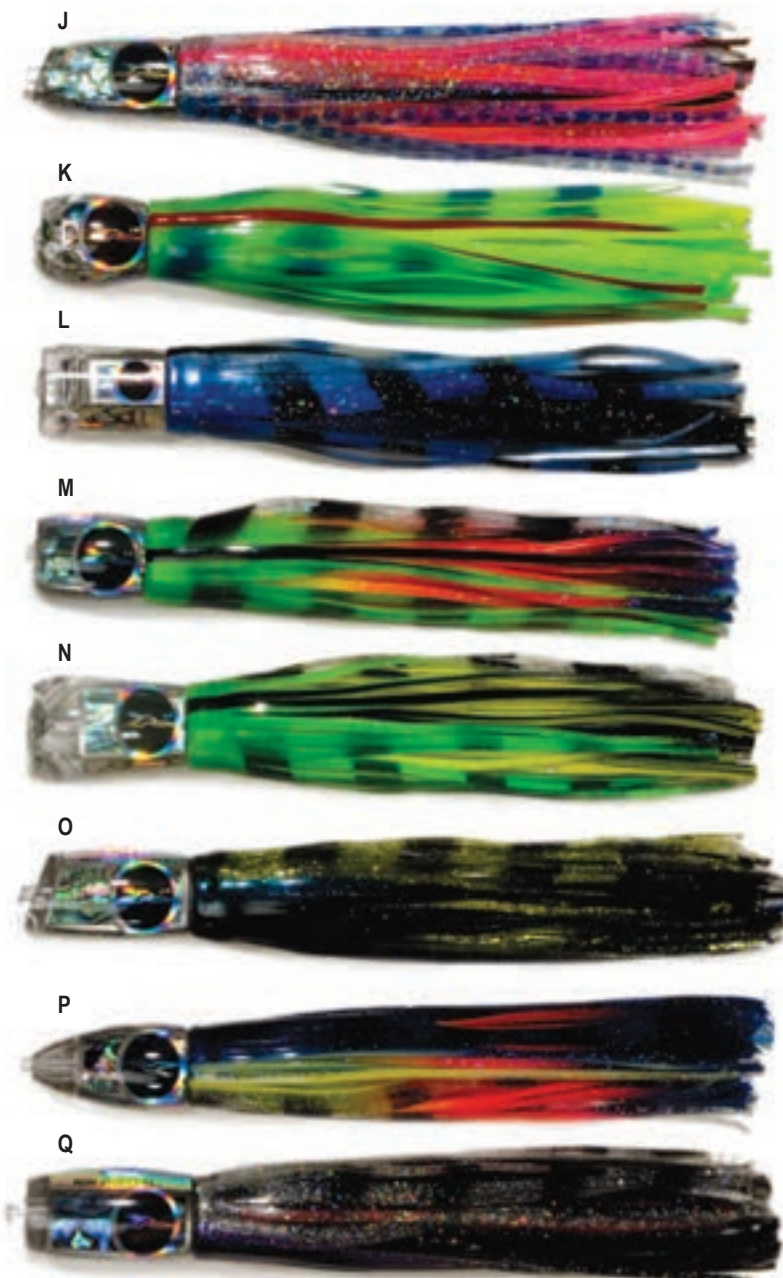

R

S

T

U

V

W

X

**THESE LURES HAVE BEEN FISHED OVER AND OVER AGAIN BY THE TOP TOURNAMENT CAPTAINS AROUND THE WORLD, AND ARE AN EXCELLENT CHOICE FOR YELLOWFIN TUNA, STRIPED MARLIN, BLUE MARLIN, AND BLACK MARLIN.**