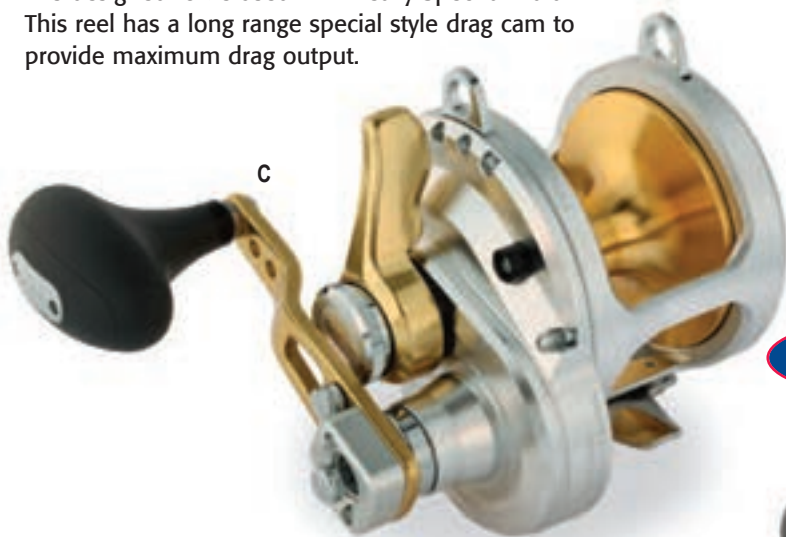

plated to resist corrosion in the harsh marine

environment that anglers often encounter. All

reels are equipped with offset ergonomic power

handle that allows for natural hand, arm, and

wrist movement. Constructed of Septon, the grip

material, is not only soft to the touch, but also

retains all gripping capabilities when wet.

**TIAGRA 30WLRSA**

**BEST SELLERS**

**TIAGRA 50WLRSA**

**BEST SELLERS**

**TIAGRA 130A**

KEY ITEM	MFG	WT	LINE CAPACITY	LOW GEAR	HI GEAR	PRICE
<b>TALICA SERIES</b>						
TAL12II	SHIMANO	25.7 oz	65/400 yds	3.1:1	5.7:1	\$499.99
TAL16II	SHIMANO	26.5 oz	80/430 yds	3.1:1	5.7:1	\$499.99
<b>C</b> TAL20II	SHIMANO	32.3 oz	80/570 yds	2.3:1	5.2:1	\$599.99
TAL25II	SHIMANO	33.2 oz	100/470 yds	2.3:1	5.2:1	\$619.99
<b>CALCUTTA SERIES</b>						
<b>D</b> CT-400B	SHIMANO	11.7 oz	14/260 17/200 20/160		5:1	\$229.99
CT-700B	SHIMANO	18.2 oz	17/420 20/310 25/240		4.7:1	\$299.99
<b>TRINIDAD</b>						
TN16NA	SHIMANO	19.3 oz	50/370 yds		6.2:1	\$479.99
TN16A	SHIMANO	19.4 oz	50/530 yds		6.2:1	\$479.99
TN20A	SHIMANO	19.8 oz	65/375 yds		6.2:1	\$489.99
<b>E</b> TN30A	SHIMANO	20.5 oz	65/515 yds		6.2:1	\$499.99

### TALICA SERIES

The new Talica reel is a very powerful reel for its size. It is designed to be used with heavy Spectra Braid. This reel has a long range special style drag cam to provide maximum drag output.