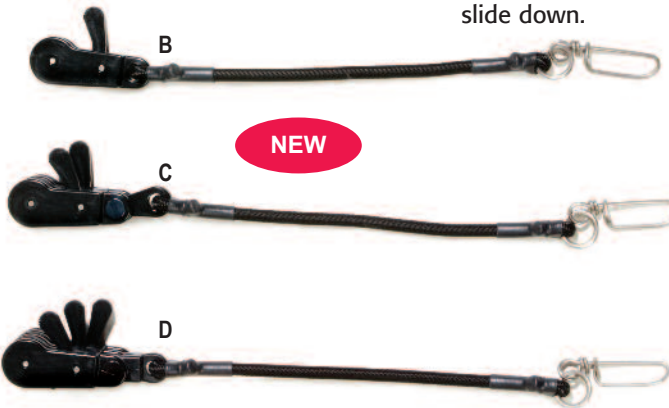

KEY ITEM	MFG	DESCRIPTION	PRICE
<b>ACCESSORIES</b>			
A	TIGRESS	3" Black Hand Gaff	\$39.99
	TIGRESS	4" Black Hand Gaff	\$46.99
	TIGRESS	5" Black Hand Gaff	\$49.99
B	HAL	Hal Lock, Single Outrigger Pully	\$23.99
C	HAL	Hal Lock, Double Outrigger Pully	\$43.99
D	HAL	Hal Lock, Tripple Outrigger Pully	\$61.99
E	TIGRESS	12" Single Stainless Roller	\$25.99
F	TIGRESS	12" Double Stainless Roller	\$34.99
G	TIGRESS	12" Glass Ring	\$14.99
H	TIGRESS	16" Tripple Stainless Roller	\$54.99
I	TIGRESS	Stainless Pad Eyes	\$8.99
J	TIGRESS	100 Black Braid	\$18.99
K	TIGRESS	1-1/4 Cork Stops - 1 pair	\$7.99
L	TIGRESS	1-3/4 Cork Stops - 1 pair	\$9.99
M	TIGRESS	1-1/4 Black Plastic Stops - 1 pair	\$7.99
N	TIGRESS	Outrigger Release Clips - 1 pair	\$19.99
O	TIGRESS	EZ Outrigger Release Clips, Black - 1 pair	\$34.99
P	TIGRESS	EZ Outrigger Release Clips, White - 1 pair	\$34.99
Q	RUPP	Rupp Heavy Duty Outrigger Clips - 1pr	\$59.99
R	AFTCO	Flat Line Clip	\$31.99
S	AFTCO	Roller Trollers - 1pr	\$59.99

## HAL LOCKS

Hal Lock outrigger pulleys are easy to use and very durable. After you set your lures out, just push the lever and your outrigger line will not slide down.

We supply a full line of Tigress outriggers and gear. Please call us for more info on Tigress outriggers, or go to [www.tigressoutriggers.com](http://www.tigressoutriggers.com)