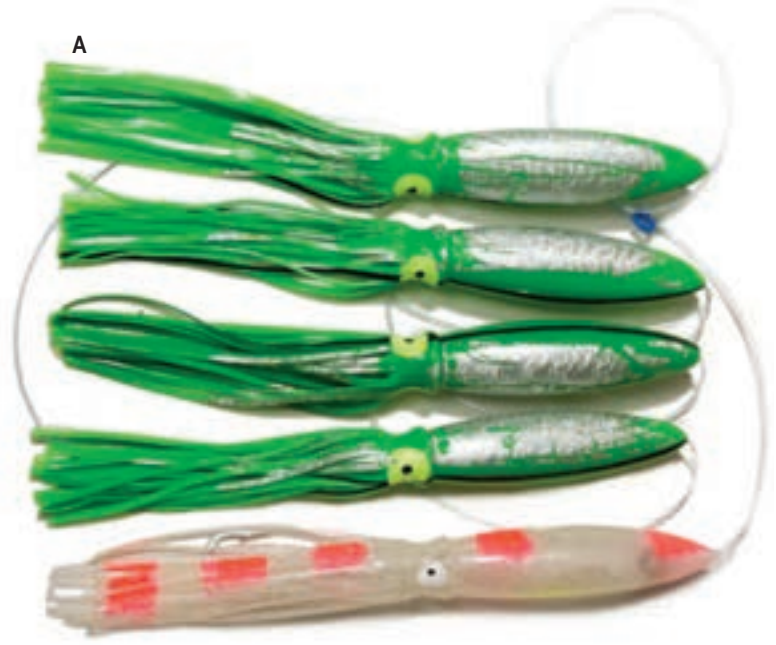

CUSTOM TROLLING LURES

KEY ITEM	DESCRIPTION	PRICE
BAIT RIGS AND TROLLING LURES		
A	FODCGN13 Outfitter Green Squid Daisy Chain	$29.99
B	FOTPB Blue Mackerel w/300lb Fluoro Carbon	$64.99
C	FOTPG Green Mackerel w/300lb Fluoro Carbon	$64.99
D	FOTPBL Black w/300lb Fluoro Carbon	$64.99
E	FOTPBLP Black w/Purple w/300lb Fluoro Carbon	$64.99
F	50G50-300BW G50 Deep Diving Lure w/300lb Fluoro Carbon & 12/0 Mustad Hook	$129.99
G	50G50-300BC G50 Deep Diving Lure w/300lb Fluoro Carbon & 12/0 Mustad Hook	$129.99

These divers with perfectly balanced lips will swim to 50 feet! Custom rigged with 300-lb fluoro carbon and 12/0 VMC hook. Try one below your spreader rigs!

FREE SHIPPING on all orders over $150 - except for oversized items