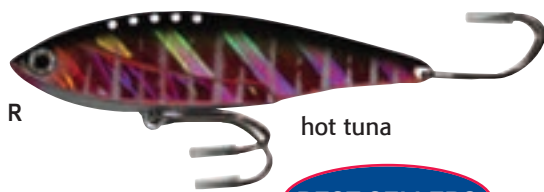

hot tuna

R

BEST SELLERS