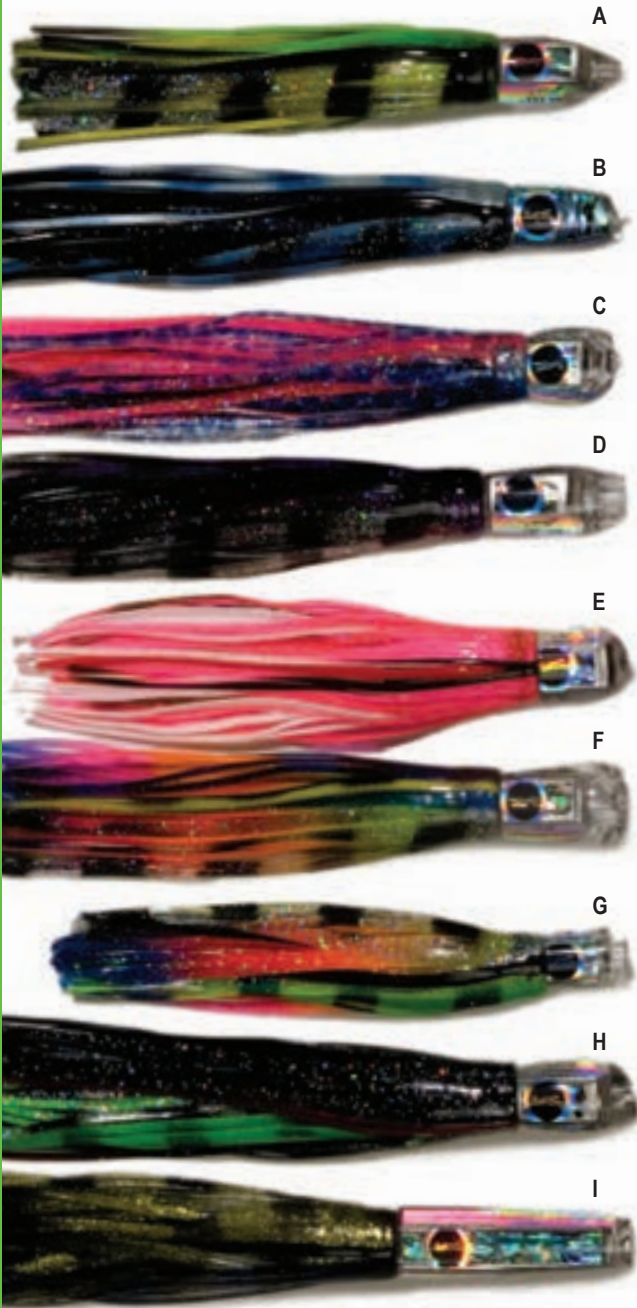

# BLACK BART Lures

**THE #1 LURE FOR BIG GAME FISHING IN THE WORLD!**

For special orders, match any lure head with any color skirt from page 64-65.

ITEM	MFG	DESCRIPTION	PRICE
<b>BLACK BART LURES</b>			
A	BBTXXXGYB	BLACK BART Tuna XXX, Green Yellow Black, 2.5 oz, 7.5"	\$39.99
B	BBCRPBBS	BLACK BART Costa Rican Plunger, Blue Black Silver, 3 oz, 8"	\$44.99
C	BBCPBRS	BLACK BART Cabo Prowler, Blue Red Silver, 3 oz, 8"	\$44.99
D	BBPJBP	BLACK BART Pro Jet, Black Purple, 3 oz, 8"	\$44.99
E	BBEHPW	BLACK BART Elk Hunt, Pink White, 2.5 oz, 8"	\$39.99
F	BBCPRRAI	BLACK BART Canyon Prowler, Rainbow, 2.5 oz, 8"	\$44.99
G	BBESJRRAI	BLACK BART El Squid Jr, Rainbow, 2.5 oz, 7.5"	\$39.99
H	BBPBGG	BLACK BART Pelargic Breakfast, Black Green, 3 oz, 8"	\$44.99
I	BBRCC	BLACK BART Rum Cay Candy, Black Yellow, 5 oz, 10"	\$44.99
J	BBEPBPS	BLACK BART Eleuthera Plunger, Blue Pink Silver, 4.5 oz, 9"	\$49.99
K	BBTPLG	BLACK BART Tahition Prowler, Lumo Green, 4.5 oz, 9"	\$49.99
L	BBESSRBPS	BLACK BART El Squid Sr., Blue Purple Silver, 4.5 oz, 9"	\$49.99
M	BBMCRAI	BLACK BART Mahi Candy, Rainbow, 4.5 oz, 9"	\$49.99
N	BBCAPGYB	BLACK BART Cairns Prowler, Green Yellow Black, 5 oz, 9.5"	\$49.99
O	BBMA1156ABGS	BLACK BART Mini Angle, Blue Gold Silver, 5 oz, 10"	\$49.99
P	BBWRAI	BLACK BART Wicked, Rainbow, 5 oz, 9.5"	\$49.99
Q	BBMF1656BPS	BLACK BART Mini Flat, Black Purple Silver, 5 oz, 10"	\$49.99