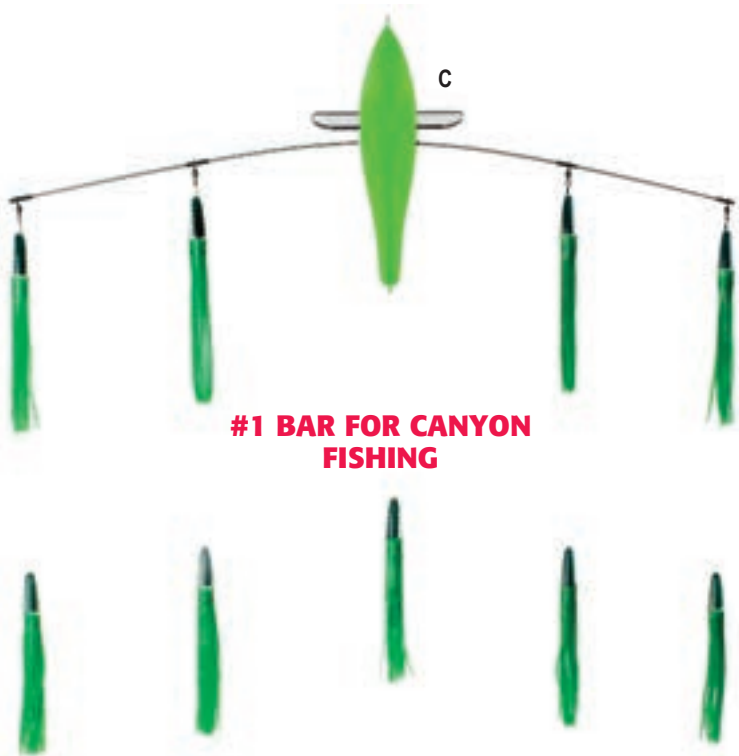

BARS FOR CATCHING TUNA!

#1 BAR FOR CANYON FISHING

36" GREEN MACHINE BIRD BAR

This spreader bar can be trolled from 8-10 knots. This bar produces yellow fin and blue fin on a consistent basis. This Green Machine bar can also be made with rainbow machines and black diamond machines, which are letters J and K.

ILAND LURE CHEWY-HOO
Hook baits for the Chewy-hoo spreader bars, A-B.

MINI MACHINES are very good lures to use as daisy chains, single rigged, or rigged with ballyhoo. All single lures can be custom rigged.