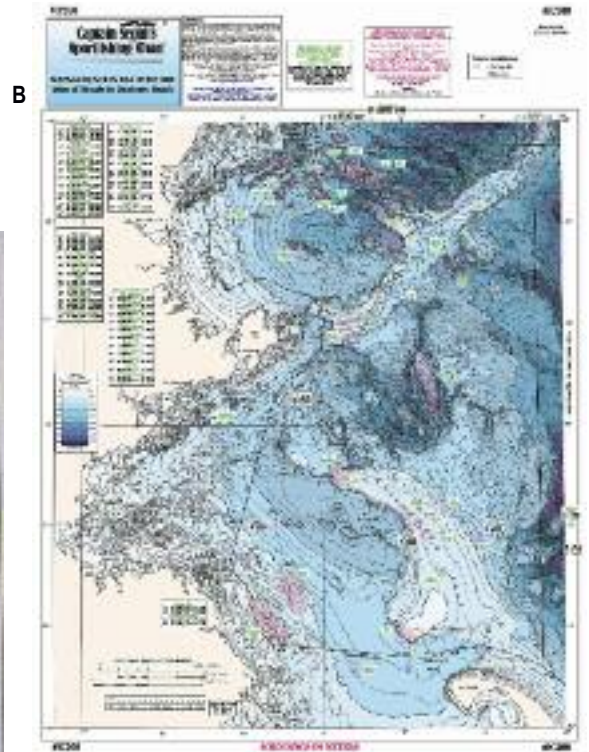

FREE SHIPPING on all orders over \$150 - except for oversized items

ACCESSORIES

NEW CAPTAIN SEAGULL BATHYMETRIC CHARTS

Captain Seagull Charts are used by most fishermen because of the detail in depths, structure, and location.