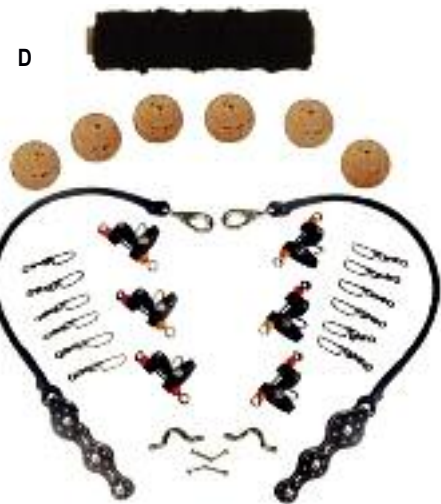

Tigress Outrigger accessories have been sold in our stores for three years. They are made with all of the finest components and are very durable in the salt water environment.

BEST SELLERS

Tigress Outriggers and Gear Co. makes outriggers to fit all boats. With too many to list, please call us for a recommendation of size and price.

KEYITEM	MFG	DESCRIPTION	PRICE
A	TIGRESS	Deluxe Rigging Kit	$89.99
B	TIGRESS	Elite Rigging Kit	$119.99
C	TIGRESS	Ultimate Rigging Kit	$119.99
D	TIGRESS	Triple Rigging Kit	$289.99
E	TIGRESS	Complete Tagline Kit	$64.99
F	TIGRESS	Center Rigger Kit	$49.99
G	MOMOI	Mono Outrigger Line, 400lb/50yd, Blue	$19.99
	MOMOI	Mono Outrigger Line, 400lb/50yd, Black	$19.99
	MOMOI	Mono Outrigger Line, 400lb/50yd, Red	$19.99
	MOMOI	Mono Outrigger Line, 400lb/50yd, High Vis	$19.99