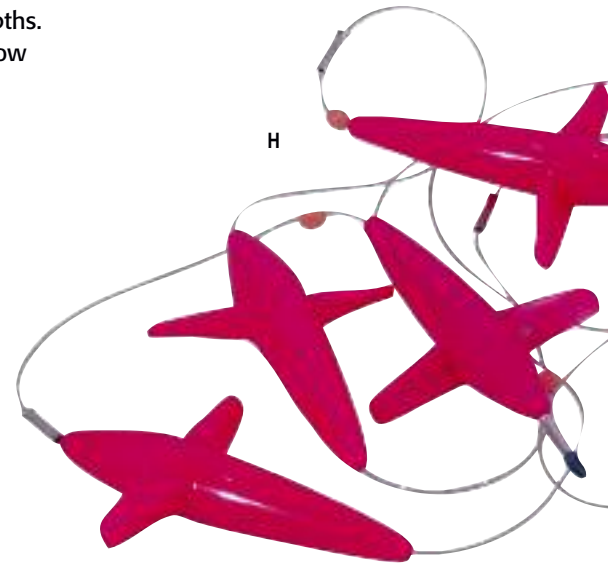

PLAY ACTION PRODUCTS

PlayAction makes the best teasers available today, bar none! Careful attention to appearance, action, durability and attractiveness to the fish all impact design and manufacturing of these products. At 20", the Big Kahuna is the "grand master" teaser for all big game fish, producing a rattle loud enough to draw fish from extreme depths. Bowling Pins are designed to move erratically side-to-side at a depth of 1 to 3' below the surface, while the Flock of Birds flutter on the surface like fleeing bait fish.

KEY ITEM	MFG	DESCRIPTION	PRICE
PLAYACTION			
A	PACBK20YBW	PLAYACTION Custom Big Kahuna Teaser-yellow, black, white 20 inch	$69.99
B	PACBK20GYB	PLAYACTION Custom Big Kahuna Teaser-green, yellow, blue 20 inch	$69.99
C	PACBK20GB	PLAYACTION Custom Big Kahuna Teaser-green, black 20 inch	$69.99
D	PACBK20BPW	PLAYACTION Custom Big Kahuna Teaser-blue, pink, white, black 20 inch	$69.99
E	PACBK20WBB	PLAYACTION Custom Big Kahuna Teaser-white, blue, black 20 inch	$69.99
F	PACBK20BR	PLAYACTION Custom Big Kahuna Teaser-black, red 20 inch	$69.99
G	PACBK20BP	PLAYACTION Custom Big Kahuna Teaser-black, purple 20 inch	$69.99