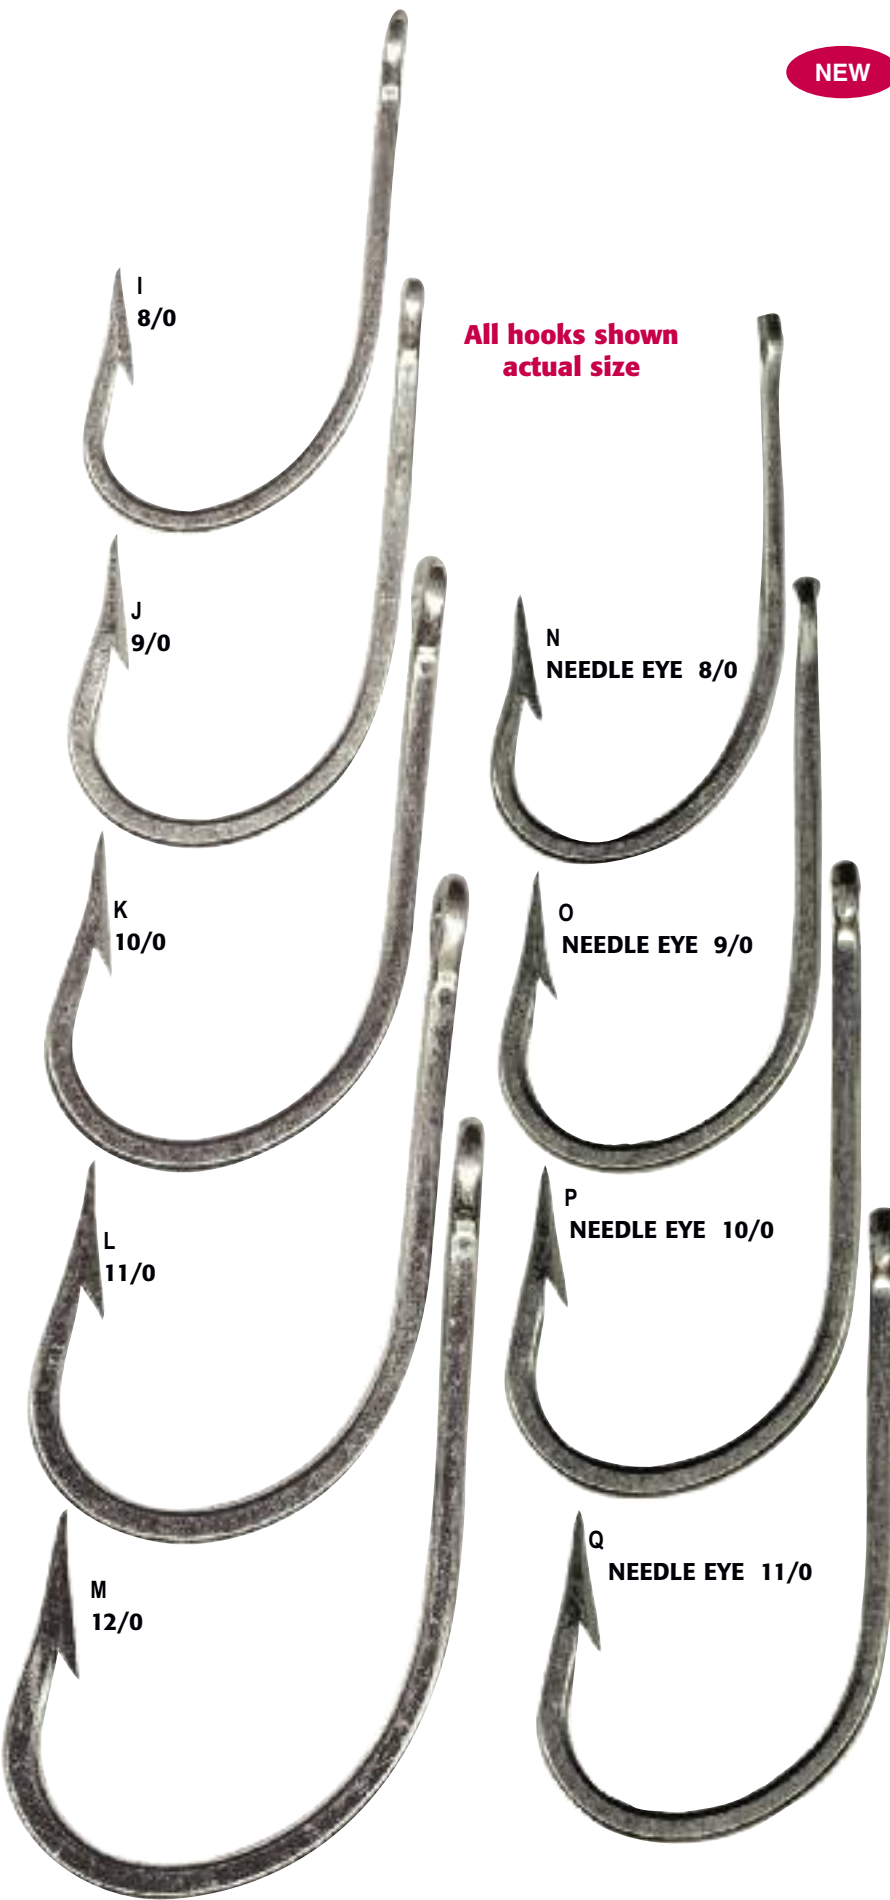

Mustad
BEST SELLING HOOK ON THE PLANET

A
8/0

REVERSED CURVE

B
11/0

NEW

BAIT RIGS - Good for catching small bait

All hooks shown actual size

KEY ITEM	DESCRIPTION	PRICE
A MSB068GL-8	10 lbs. Branch - 17 lbs. Main	\$3.99
B MSB002RD-6	7 lbs. Branch - 13 lbs. Main	\$3.99