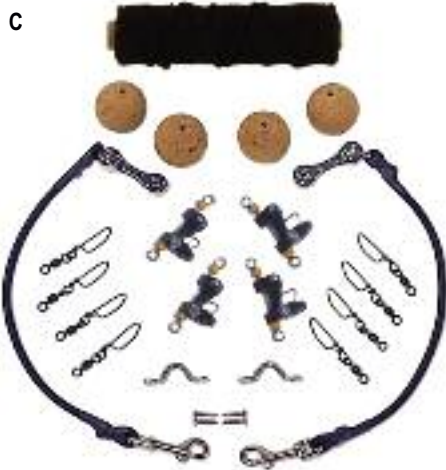

ACCESSORIES