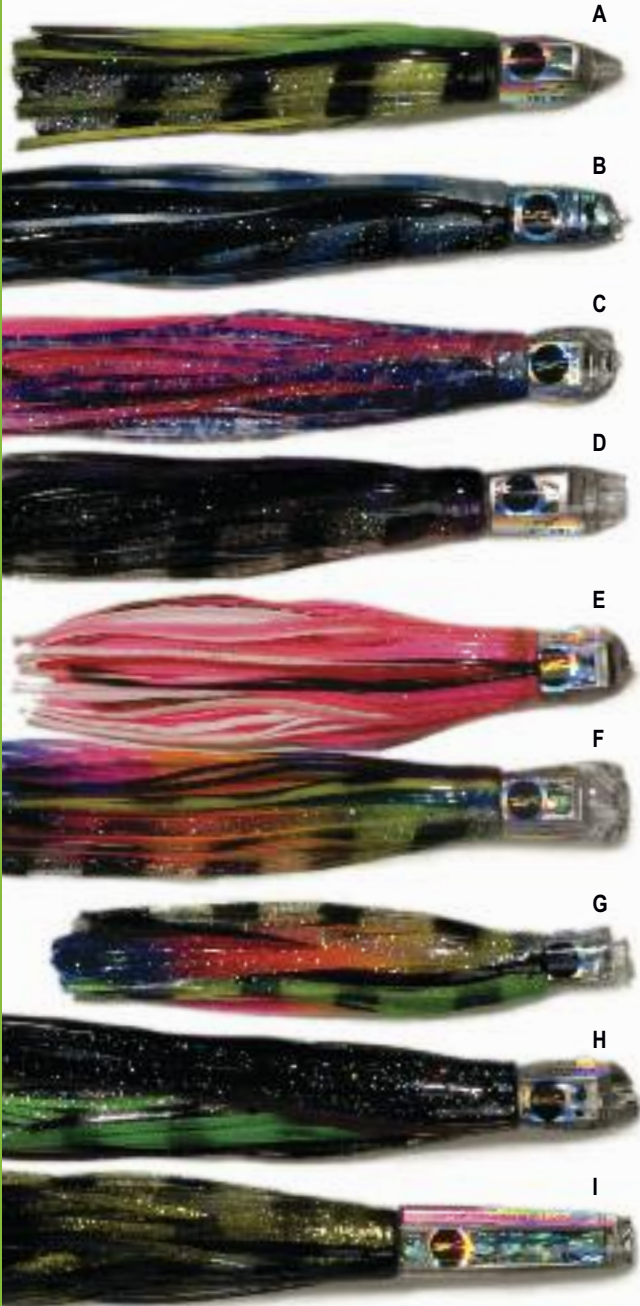

NEW

BLACK BART *Lures*

THE #1 LURE FOR BIG GAME FISHING IN THE WORLD!

For special orders, match any lure head with any color skirt from page 68-69.

ITEM	MFG	DESCRIPTION	PRICE
BLACK BART LURES			
A	BBTXXXGYB	BLACK BART Tuna XXX, Green Yellow Black, 2.5 oz, 7.5"	$39.99
B	BBCRPBBS	BLACK BART Costa Rican Plunger, Blue Black Silver, 3 oz, 8"	$44.99
C	BBCPBRS	BLACK BART Cabo Prowler, Blue Red Silver, 3 oz, 8"	$44.99
D	BBPJBP	BLACK BART Pro Jet, Black Purple, 3 oz, 8"	$44.99
E	BBEHPW	BLACK BART Elk Hunt, Pink White, 2.5 oz, 8"	$39.99
F	BBCPRRAI	BLACK BART Canyon Prowler, Rainbow, 2.5 oz, 8"	$44.99
G	BBESJRRAI	BLACK BART El Squid Jr, Rainbow, 2.5 oz, 7.5"	$39.99
H	BBPBGG	BLACK BART Pelargic Breakfast, Black Green, 3 oz, 8"	$44.99
I	BBRCC	BLACK BART Rum Cay Candy, Black Yellow, 5 oz, 10"	$44.99
J	BBEPBPS	BLACK BART Eleuthera Plunger, Blue Pink Silver, 4.5 oz, 9"	$49.99
K	BBTPLG	BLACK BART Tahition Prowler, Lumo Green, 4.5 oz, 9"	$49.99
L	BBESSRBPS	BLACK BART El Squid Sr., Blue Purple Silver, 4.5 oz, 9"	$49.99
M	BBMCRAI	BLACK BART Mahi Candy, Rainbow, 4.5 oz, 9"	$49.99
N	BBCAPGYB	BLACK BART Cairns Prowler, Green Yellow Black, 5 oz, 9.5"	$49.99
O	BBMA1156ABGS	BLACK BART Mini Angle, Blue Gold Silver, 5 oz, 10"	$49.99
P	BBWRAI	BLACK BART Wicked, Rainbow, 5 oz, 9.5"	$49.99
Q	BBMF1656BPS	BLACK BART Mini Flat, Black Purple Silver, 5 oz, 10"	$49.99