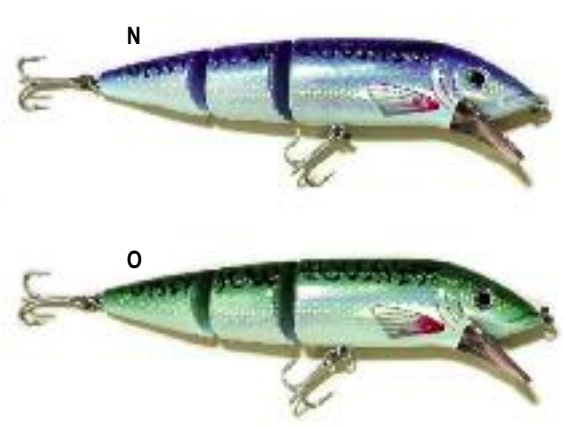

FREE SHIPPING on all orders over \$150 - except for oversized items

BRAID LURES & DAISY CHAINS

"Just Add Water!"

All daisy chains include lure bag.

BEST SELLERS

The following are the colors in which Fisherman's Outfitter is offering the Braidrunner.