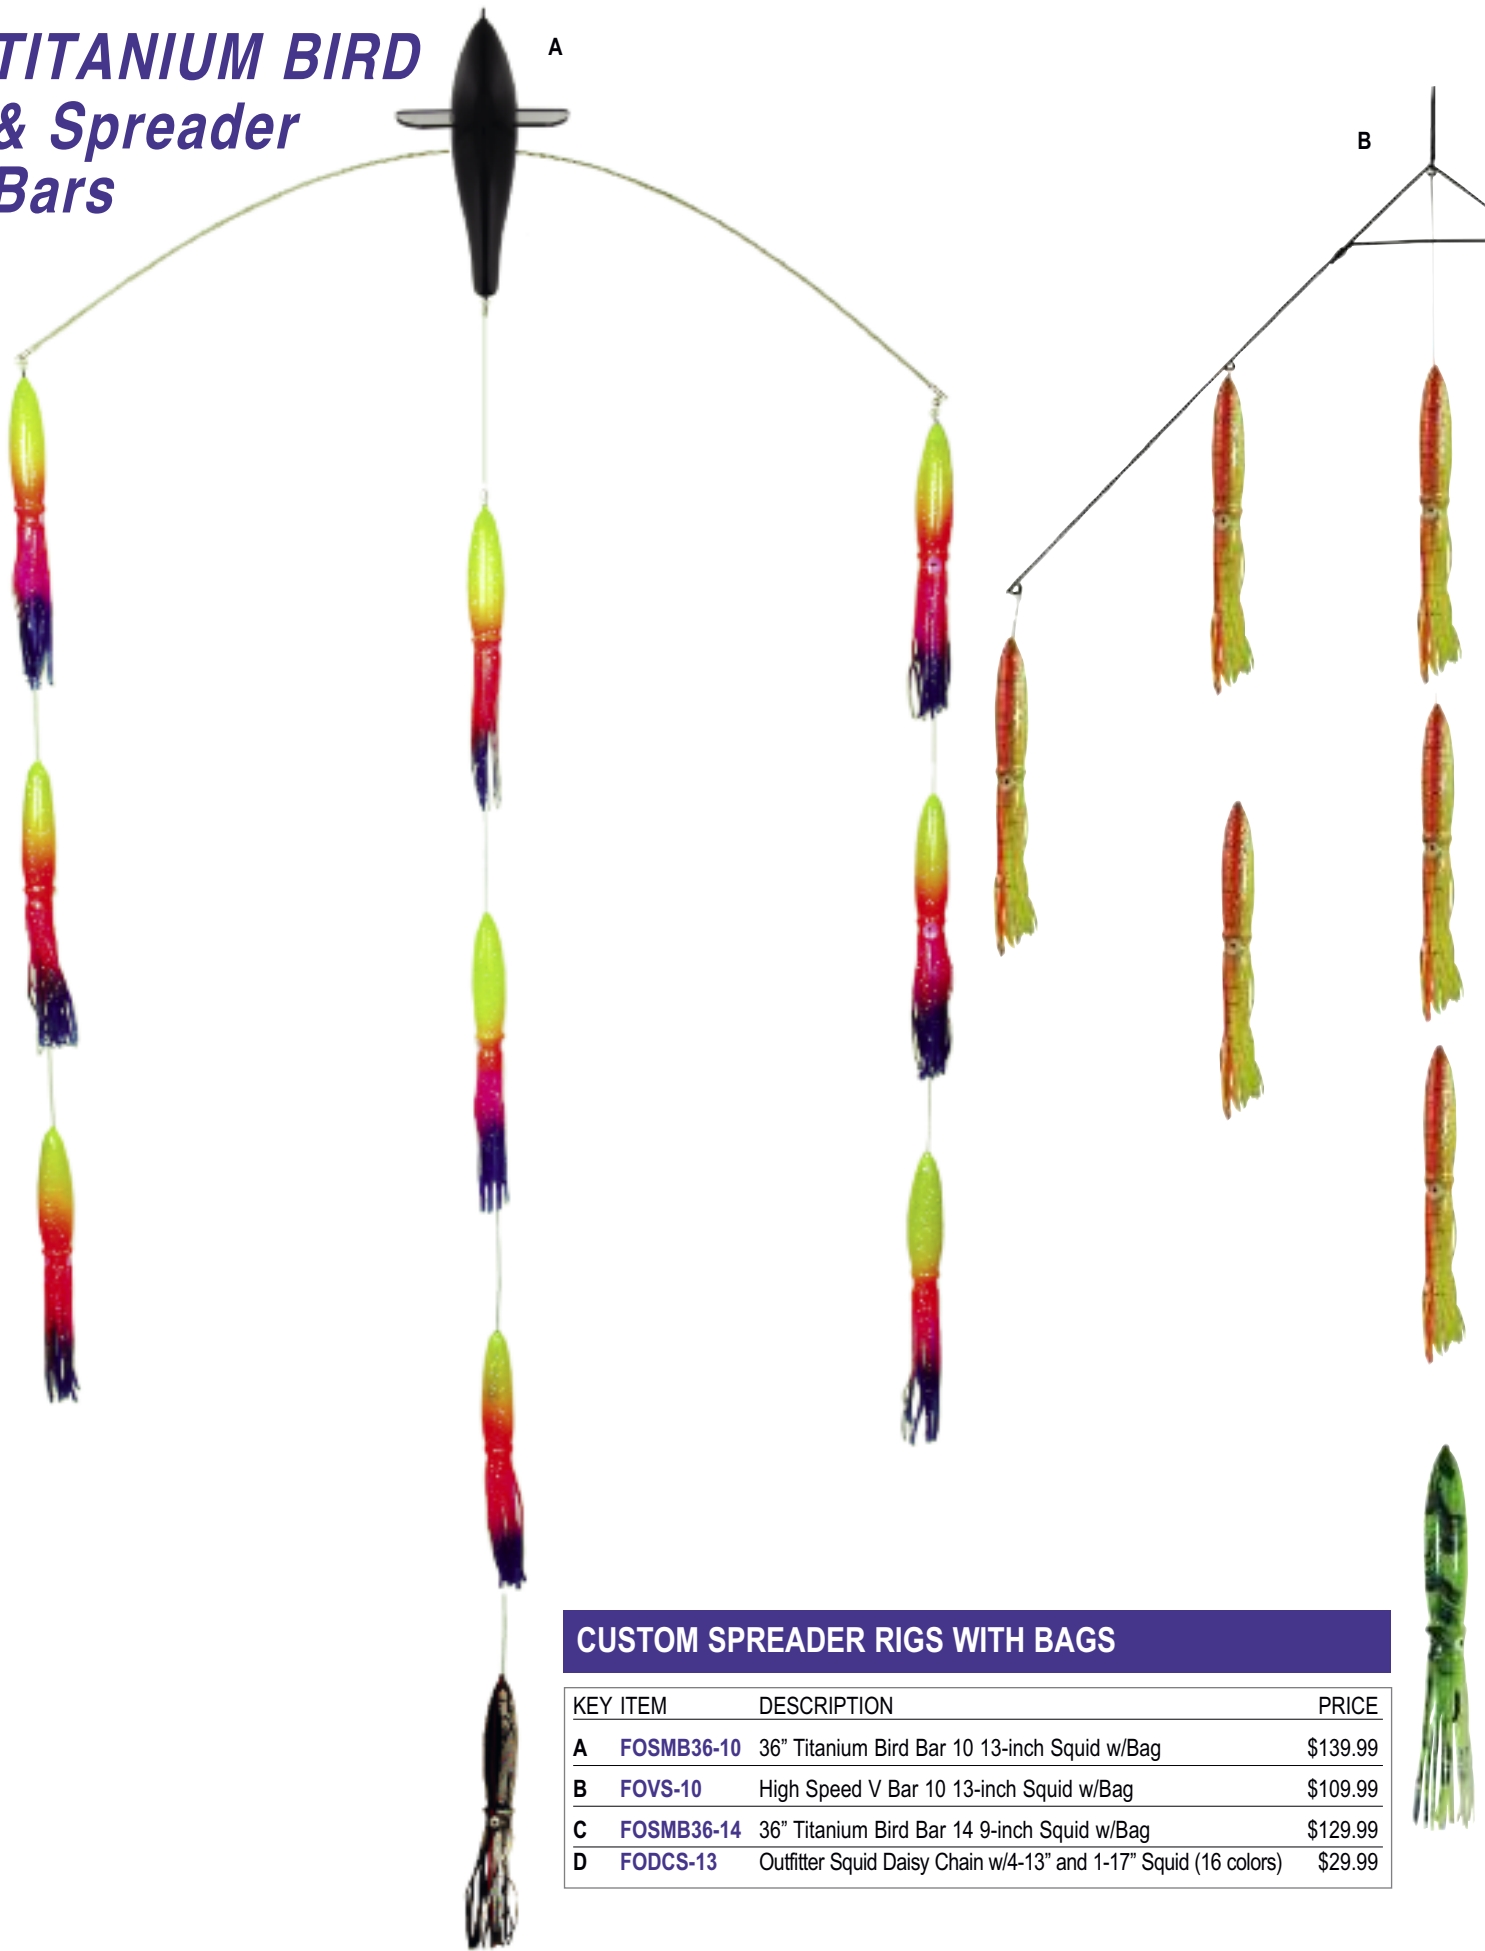

TITANIUM BIRD & Spreader Bars

CUSTOM SPREADER RIGS WITH BAGS

KEY ITEM	DESCRIPTION	PRICE
A FOSMB36-10	36" Titanium Bird Bar 10 13-inch Squid w/Bag	$139.99
B FOVS-10	High Speed V Bar 10 13-inch Squid w/Bag	$109.99
C FOSMB36-14	36" Titanium Bird Bar 14 9-inch Squid w/Bag	$129.99
D FODCS-13	Outfitter Squid Daisy Chain w/4-13" and 1-17" Squid (16 colors)	$29.99