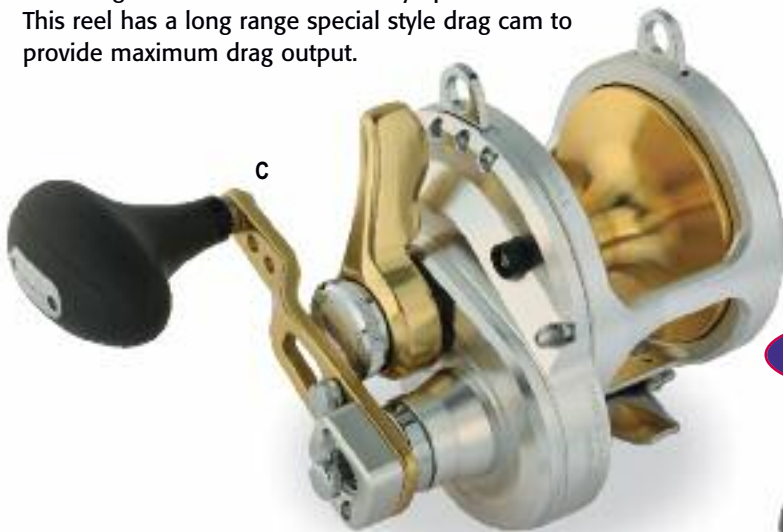

plated to resist corrosion in the harsh marine

environment that anglers often encounter. All

reels are equipped with offset ergonomic power

handle that allows for natural hand, arm, and

wrist movement. Constructed of Septon, the grip

material, is not only soft to the touch, but also

retains all gripping capabilities when wet.

TIAGRA 30WLRSA

BEST SELLERS

TIAGRA 50WLRSA

BEST SELLERS

TIAGRA 130A

KEY ITEM	MFG	WT	LINE CAPACITY	LOW GEAR	HI GEAR	PRICE
TALICA SERIES						
TAL12II	SHIMANO	25.7 oz	65/400 yds	3.1:1	5.7:1	\$549.99
TAL16II	SHIMANO	26.5 oz	80/430 yds	3.1:1	5.7:1	\$549.99
C TAL20II	SHIMANO	32.3 oz	80/570 yds	2.3:1	5.2:1	\$629.99
TAL25II	SHIMANO	33.2 oz	100/470 yds	2.3:1	5.2:1	\$649.99
CALCUTTA SERIES						
D CT-400B	SHIMANO	11.7 oz	14/260 17/200 20/160		5:1	\$239.99
CT-700B	SHIMANO	18.2 oz	17/420 20/310 25/240		4.7:1	\$309.99
TRINIDAD						
TN16NA	SHIMANO	19.3 oz	50/370 yds		6.2:1	\$479.99
TN16A	SHIMANO	19.4 oz	50/530 yds		6.2:1	\$479.99
TN20A	SHIMANO	19.8 oz	65/375 yds		6.2:1	\$489.99
E TN30A	SHIMANO	20.5 oz	65/515 yds		6.2:1	\$499.99

TALICA SERIES

The new Talica reel is a very powerful reel for its size. It is designed to be used with heavy Spectra Braid. This reel has a long range special style drag cam to provide maximum drag output.