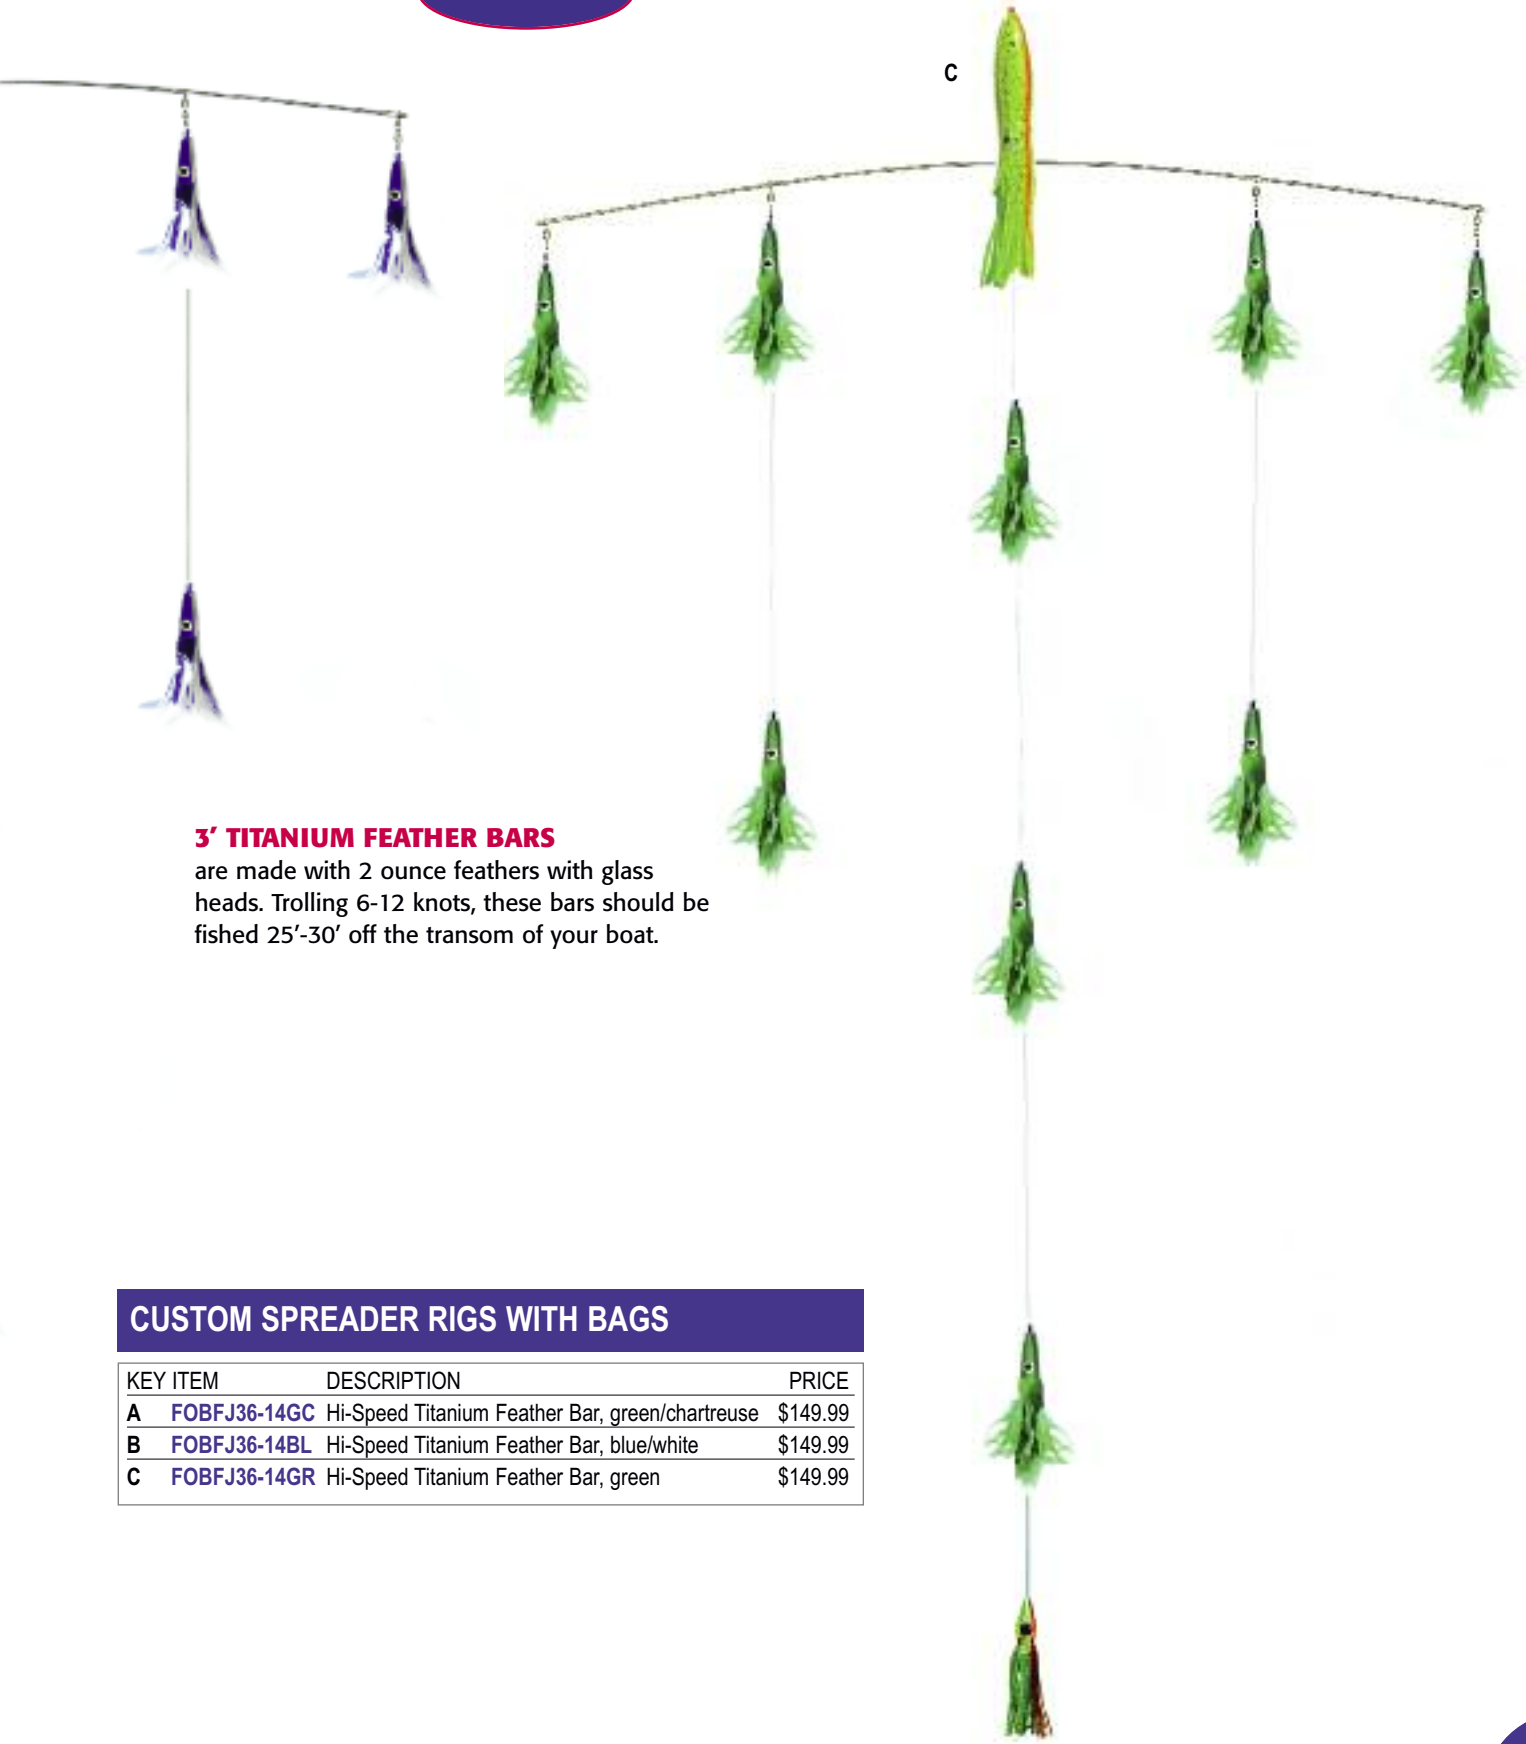

TITANIUM Feather Bars

BEST SELLERS

3' TITANIUM FEATHER BARS

are made with 2 ounce feathers with glass heads. Trolling 6-12 knots, these bars should be fished 25'-30' off the transom of your boat.

CUSTOM SPREADER RIGS WITH BAGS

KEY ITEM	DESCRIPTION	PRICE
A	FOBFJ36-14GC Hi-Speed Titanium Feather Bar, green/chartreuse	$149.99
B	FOBFJ36-14BL Hi-Speed Titanium Feather Bar, blue/white	$149.99
C	FOBFJ36-14GR Hi-Speed Titanium Feather Bar, green	$149.99

FREE SHIPPING on all orders over $150 - except for oversized items