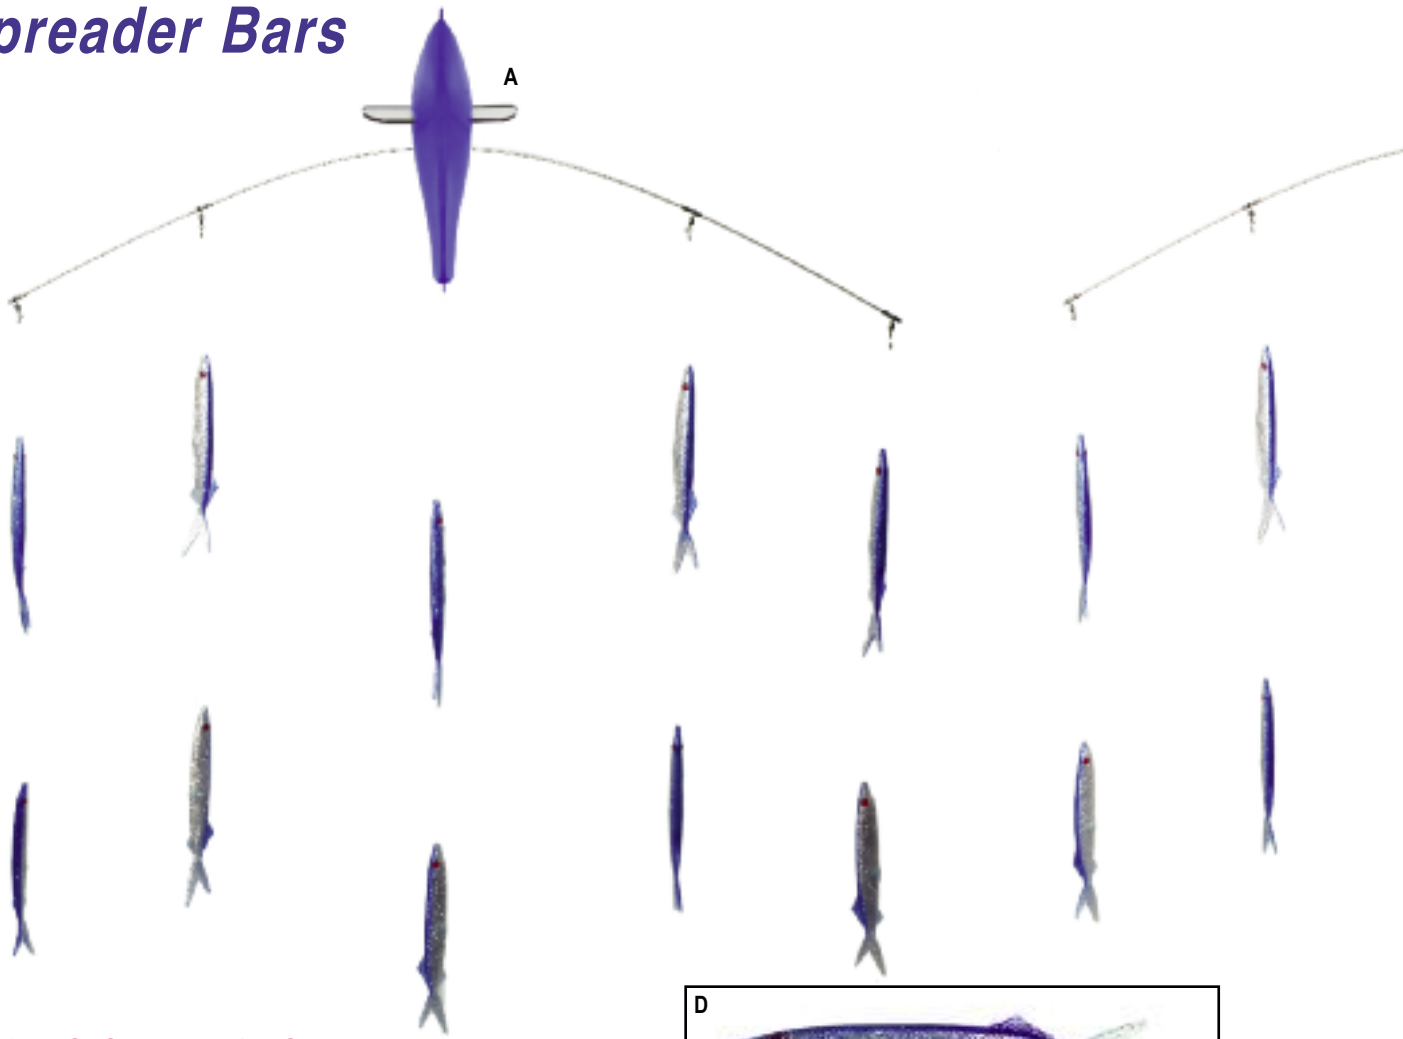

BEST SELLERS

3' TITANIUM FEATHER BARS

are made with 2 ounce feathers with glass heads. Trolling 6-12 knots, these bars should be fished 25'-30' off the transom of your boat.

CUSTOM SPREADER RIGS WITH BAGS

FREE SHIPPING on all orders over \$150 - except for oversized items

TITANIUM BIRD & Spreader Bars

MOST POPULAR SPREADER

ALL OF THESE SPREADER BARS were used extensively in 2015 by Fisherman's Outfitter and selected captains on the east coast. These spreader bars prove to be very effective trolling at speeds 6-8 knots. The two chewy-hoo spreader bars (A & B) have been working great, especially where bally-hoo or half beaks are found. These bars are great for big eye, yellow fin, blue fin tuna, dorado, sailfish and marlin.