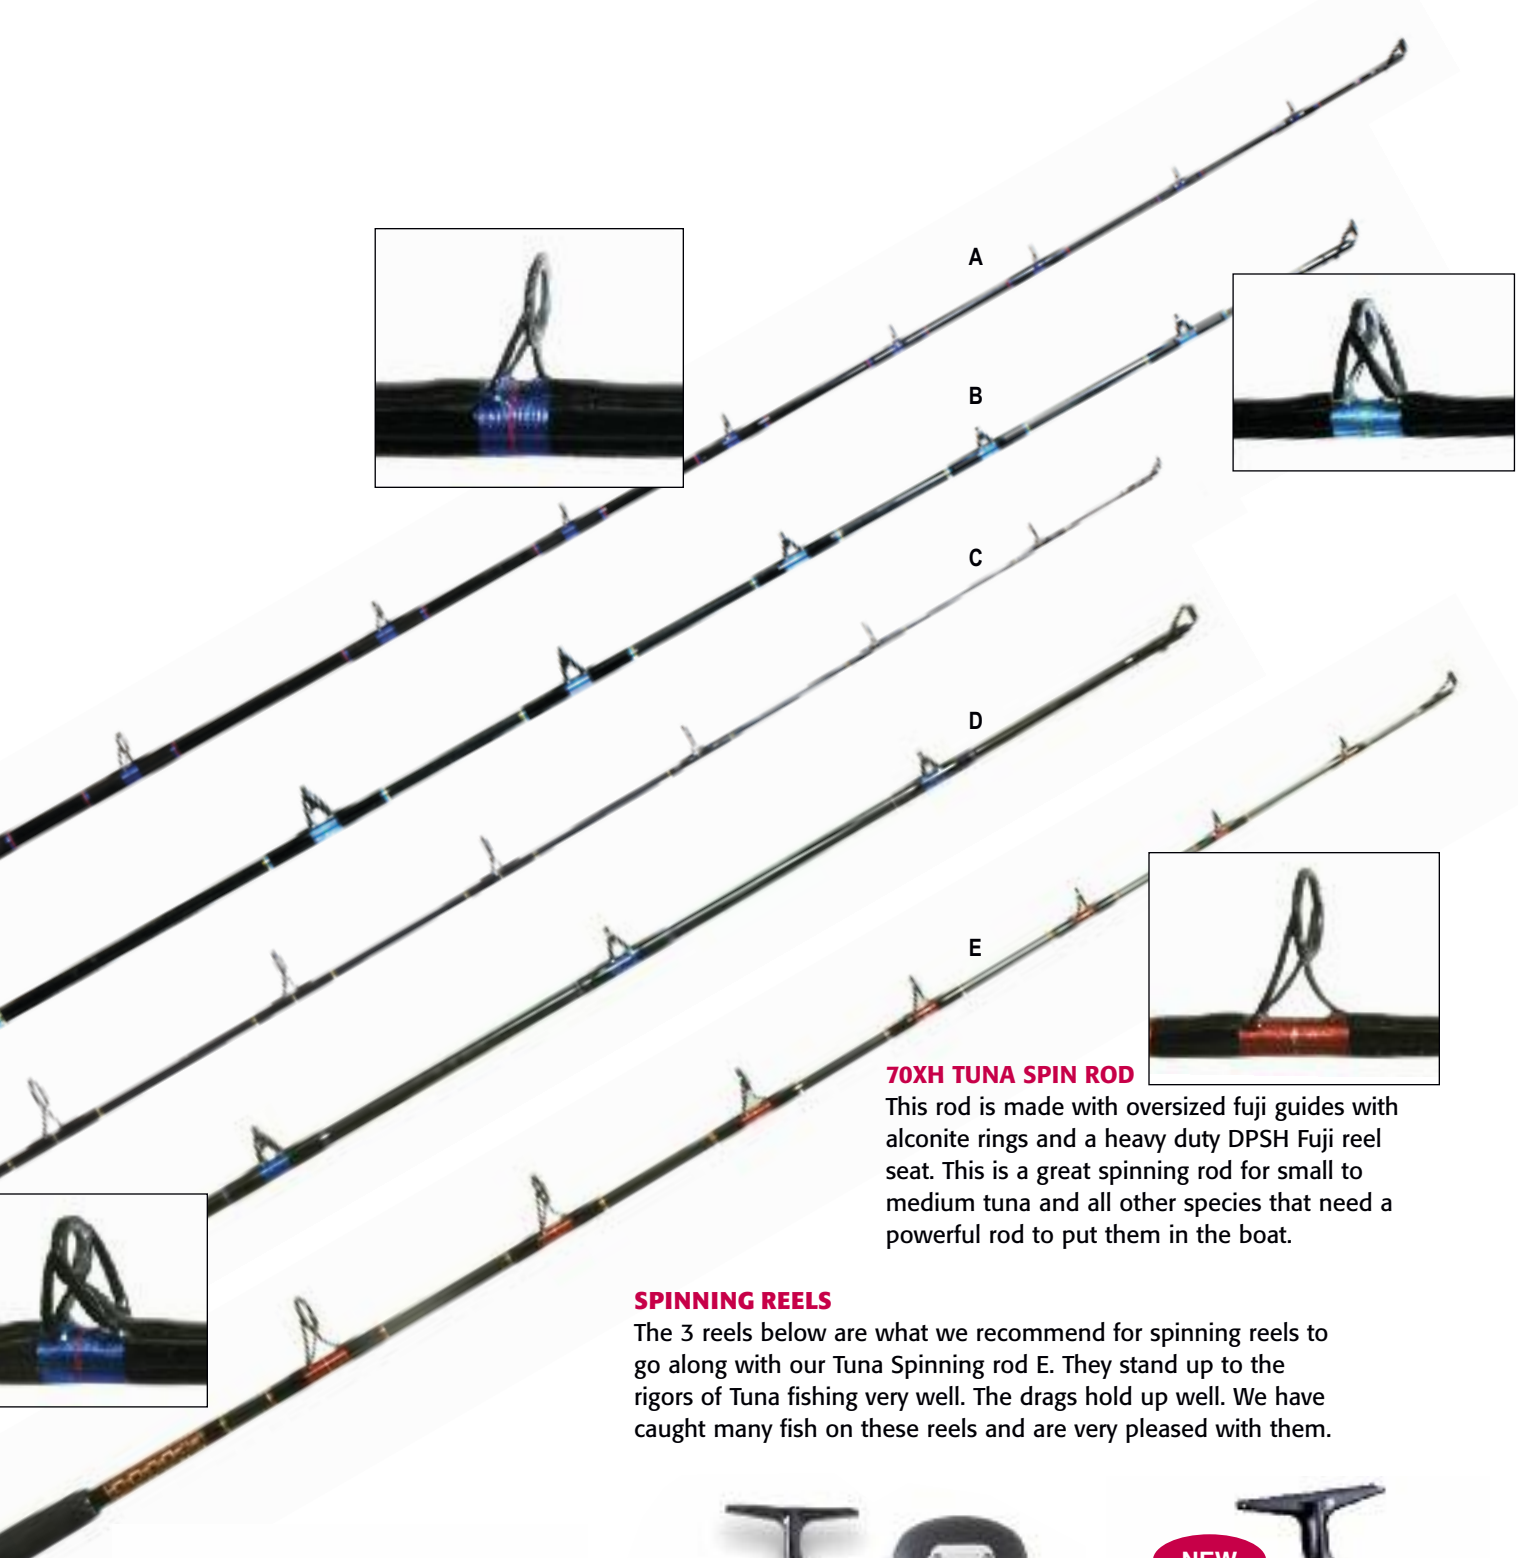

THE IGFA130BXRT-ROD has a 130 Aftco bent butt section and tapers down to a #80 size 26 tip, and is made with a Calstar 130RT blank. With this softer tip you will put more pressure on the fish and pull less hooks when using live or dead bait. It is the rod of choice for most of the captains on the National Geographic show, *Wicked Tuna*.

NEW

BEST SELLER

SHORT STROKE STAND-UP ROD this has been our best selling rod for the past four years for all stand-up fishing. It can be used with a Shimano 50WLRSA, 80WA, and a Alutecnos 50 or 80, and Accurate 50W.

Our live bait spinning rods are made with Calstar and Seeker blanks, along with Fuji guides and Fuji reel seats. The conventional live bait rods are made with the finest E-glass on the market today. The Cod and Grouper jigging rod is made with heavy duty E-glass that we think is the best rod for this type of fishing.