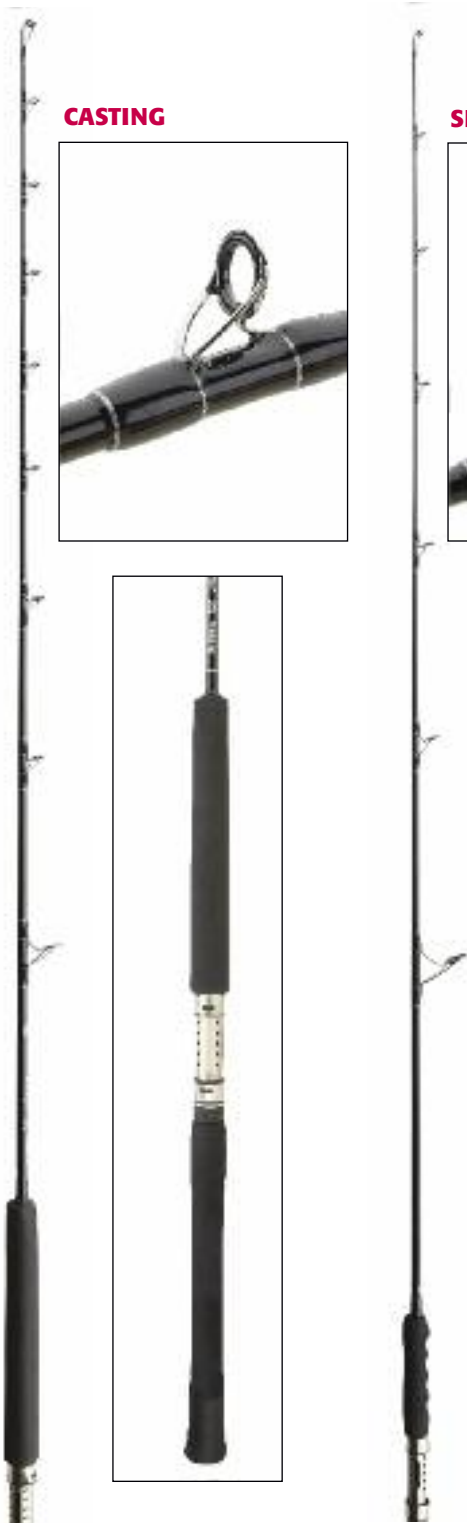

NEW

SHIMANO Jigging RODS

The new Shimano Terez Rods are made to fish with braided line and are a very light weight and durable rod. These rods are built with The Shimano TC4 construction along with Fuji k series tangle free guides with alconite inserts to stand up to the rigors of braided line. We are offering 4 sizes for the casting series and 4 sizes for the spinning series. All the Terez rods come in black.

CASTING

SPINNING

KEY ITEM	DESCRIPTION	PRICE
TC4 CONSTRUCTION - CASTING		
TZC66XXH	6'6", 80-200lb. Casting Rod, Black	$269.99
TZC66H	6'6", 50-150lb. Casting Rod, Black	$269.99
TZC70XH	7', 65-200lb. Casting Rod, Black	$259.99
TZC70H	7', 50-100lb. Casting Rod, Black	$259.99
TC4 CONSTRUCTION - SPINNING		
TZS69MH	6' 9", 40-80lb. Spinning Rod, Black	$259.99
TZS69XH	6' 9", 65-200lb. Spinning Rod, Black	$259.99
TZS70XH	7', 50-100lb. Spinning Rod, Black	$279.99
TZS78XH	7' 8", 50-100lb. Spinning Rod, Black	$289.99

NEW FLAT FALL JIGS

A GREAT NEW LURE FROM SHIMANO USED FOR ALL SPECIES. No jigging needed. Let it fall and reel it up. It is a very productive lure.

KEY ITEM	DESCRIPTION	PRICE
SHIMANO FLAT FALL JIGS		
A	BFLFF100BS Blue Sardine, 3.5 oz	$14.99
	BFLFF160BS Blue Sardine, 5.5 oz	$14.99
B	BFLFF100CW Chartreuse White, 3.5 oz	$14.99
	BFLFF160CW Green Mackerel, 5.5 oz	$14.99
C	BFLFF100HQ Phantom Squid, 3.5 oz	$14.99
	BFLFF160HQ Phantom Squid, 5.5 oz	$14.99
D	BFLFF100SE Sand Eel, 3.5 oz	$14.99
	BFLFF160SE Sand Eel, 5.5 oz	$14.99