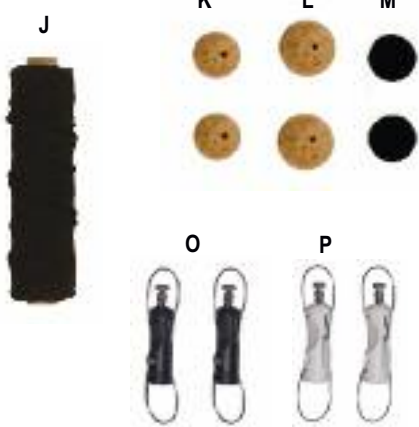

FREE SHIPPING on all orders over $150 - except for oversized items