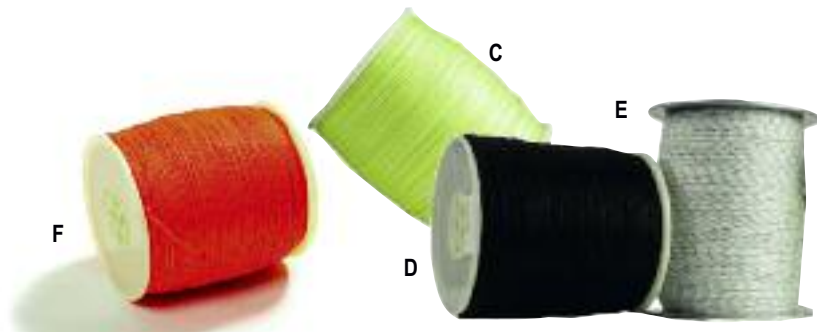

SEAGUAR

G SEAF130	SEAGUAR	Blue Label Fluoro	1.17	130lb	30mtr Coils	$98.99
SEAF150	SEAGUAR	Blue Label Fluoro	1.28	150lb	30mtr Coils	$98.99
SEAF180	SEAGUAR	Blue Label Fluoro	1.38	180lb	30mtr Coils	$99.99
SEAF200	SEAGUAR	Blue Label Fluoro	1.48	200lb	30mtr Coils	$99.99
SEAF220	SEAGUAR	Blue Label Fluoro	1.66	220lb	30mtr Coils	$109.99
SEAF300	SEAGUAR	Blue Label Fluoro	1.81	300lb	30mtr Coils	$119.99
H SEAF100	SEAGUAR	Premier Fluoro	.91	100lb	25 yds	$74.99
SEAF130	SEAGUAR	Premier Fluoro	1.05	130lb	25 yds	$84.99
SEAF150	SEAGUAR	Premier Fluoro	1.15	150lb	25 yds	$89.99
SEAF170	SEAGUAR	Premier Fluoro	1.28	170lb	25 yds	$94.99
SEAF200	SEAGUAR	Premier Fluoro	1.38	200lb	25 yds	$99.99