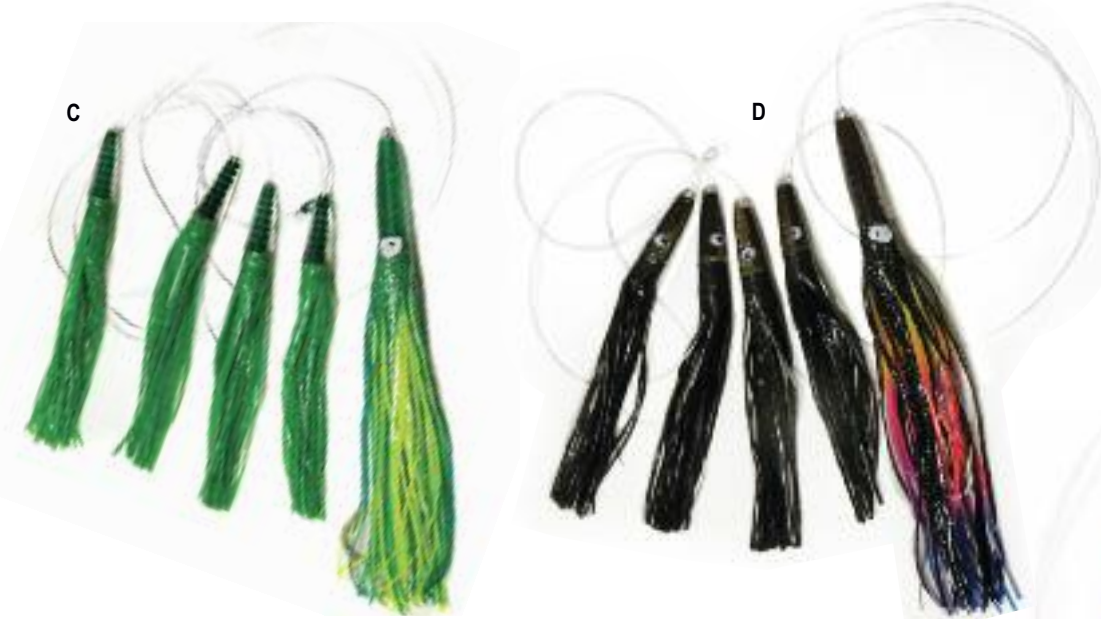

All daisy chains include lure bag.