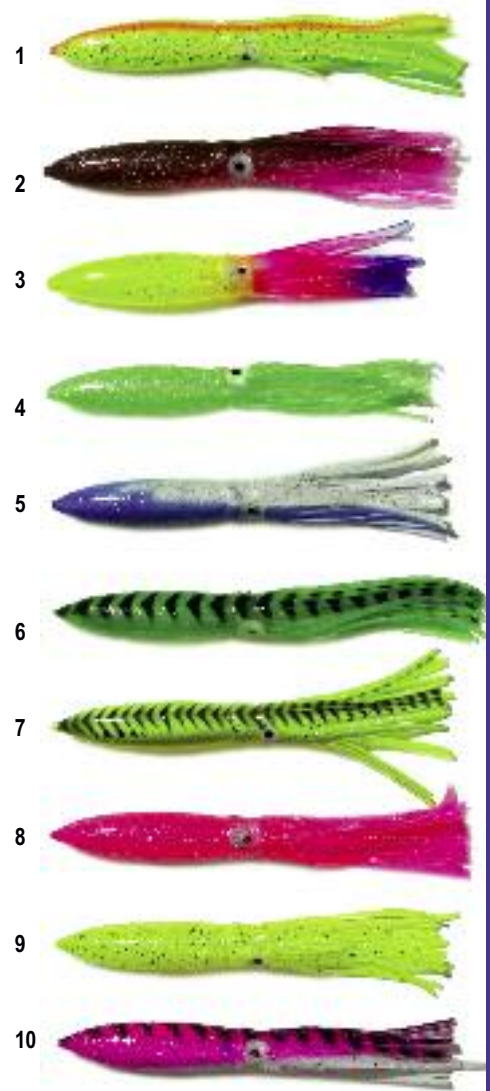

OUTFITTER SQUIDS

C 6" INDIVIDUAL SQUIDS

D 10 PACK 6" SQUIDS

SPECIFY COLOR BY NUMBER WHEN ORDERING