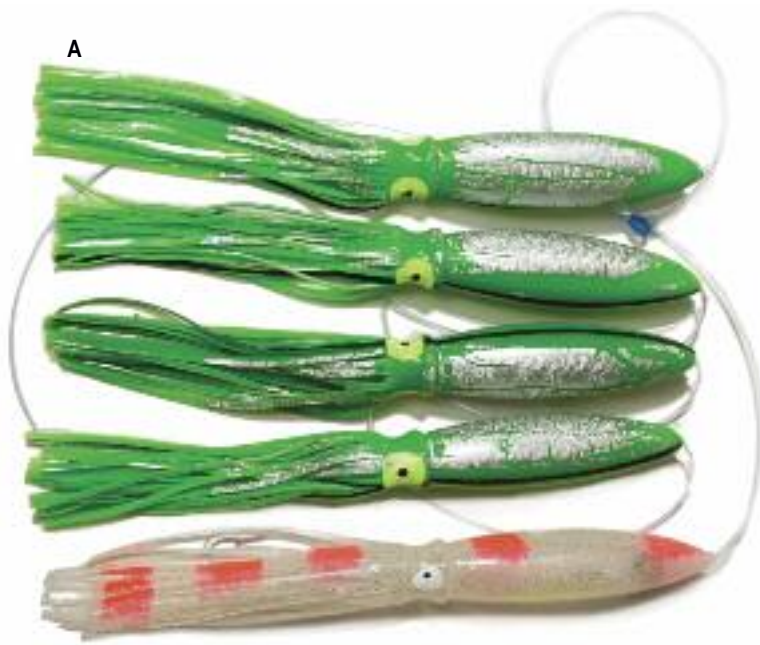

CUSTOM TROLLING LURES