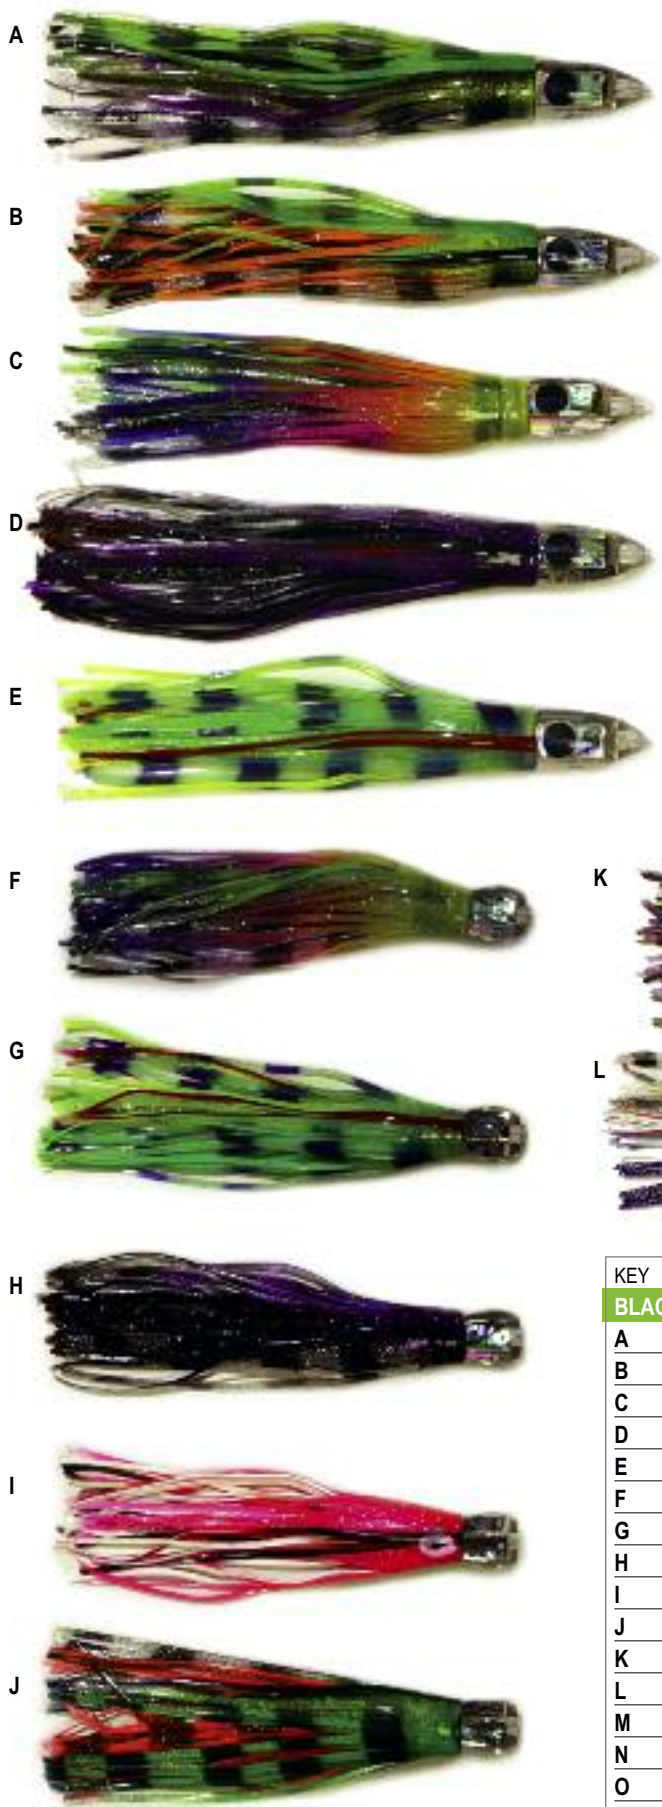

NEW

E
PELARGIC POUNDER PK
30-80 lb. tackle

F
LIGHT WAHOO PK
30-80 lb. tackle

BLACK BART LURES & DAISY CHAINS

All daisy chains include lure bag.

BLACK BART Lures

KEY ITEM	MFG	DESCRIPTION	PRICE
BLACK BART LURES			
A	BBTXXXGP	Black Bart Tuna XXX Green/Purple 7.5", 2.5 oz	\$39.99
B	BBTXXXGOB	Black Bart Tuna XXX Green/Orange/Black 7.5", 2.5 oz	\$39.99
C	BBTXXXRG	Black Bart Tuna XXX Rainbow Green 7.5", 2.5 oz	\$39.99
D	BBTXXXBP	Black Bart Tuna XXX Black/Purple 7.5", 2.5 oz	\$39.99
E	BBTXXXLG	Black Bart Tuna XXX Lumo Green 7.5", 2.5 oz	\$39.99
F	BBTCRG	Black Bart Tuna Candy, Rainbow Green	\$39.99
G	BBTCLG	Black Bart Tuna Candy, Lumo Green	\$39.99
H	BBTCBP	Black Bart Tuna Candy, Black/Purple	\$39.99
I	BBTCPW	Black Bart Tuna Candy, Pink/White	\$39.99
J	BBTCGOB	Black Bart Tuna Candy, Green/Orange/Black	\$39.99
K	BBESGP	Black Bart El Squid, 7.5", 2 oz, Green/Purple	\$39.99
L	BBESBW	Black Bart El Squid, 7.5", 2 oz, Blue/White	\$39.99
M	FOBBDCGO	Black Bart Custom Daisy Chain, Green/Orange	\$149.99
N	FOBBDCPW	Black Bart Custom Daisy Chain, Pink/White	\$149.99
O	FOBBDCBP	Black Bart Custom Daisy Chain, Black/Purple	\$149.99
P	FOBBDCLG	Black Bart Custom Daisy Chain, Lumo Green	\$149.99