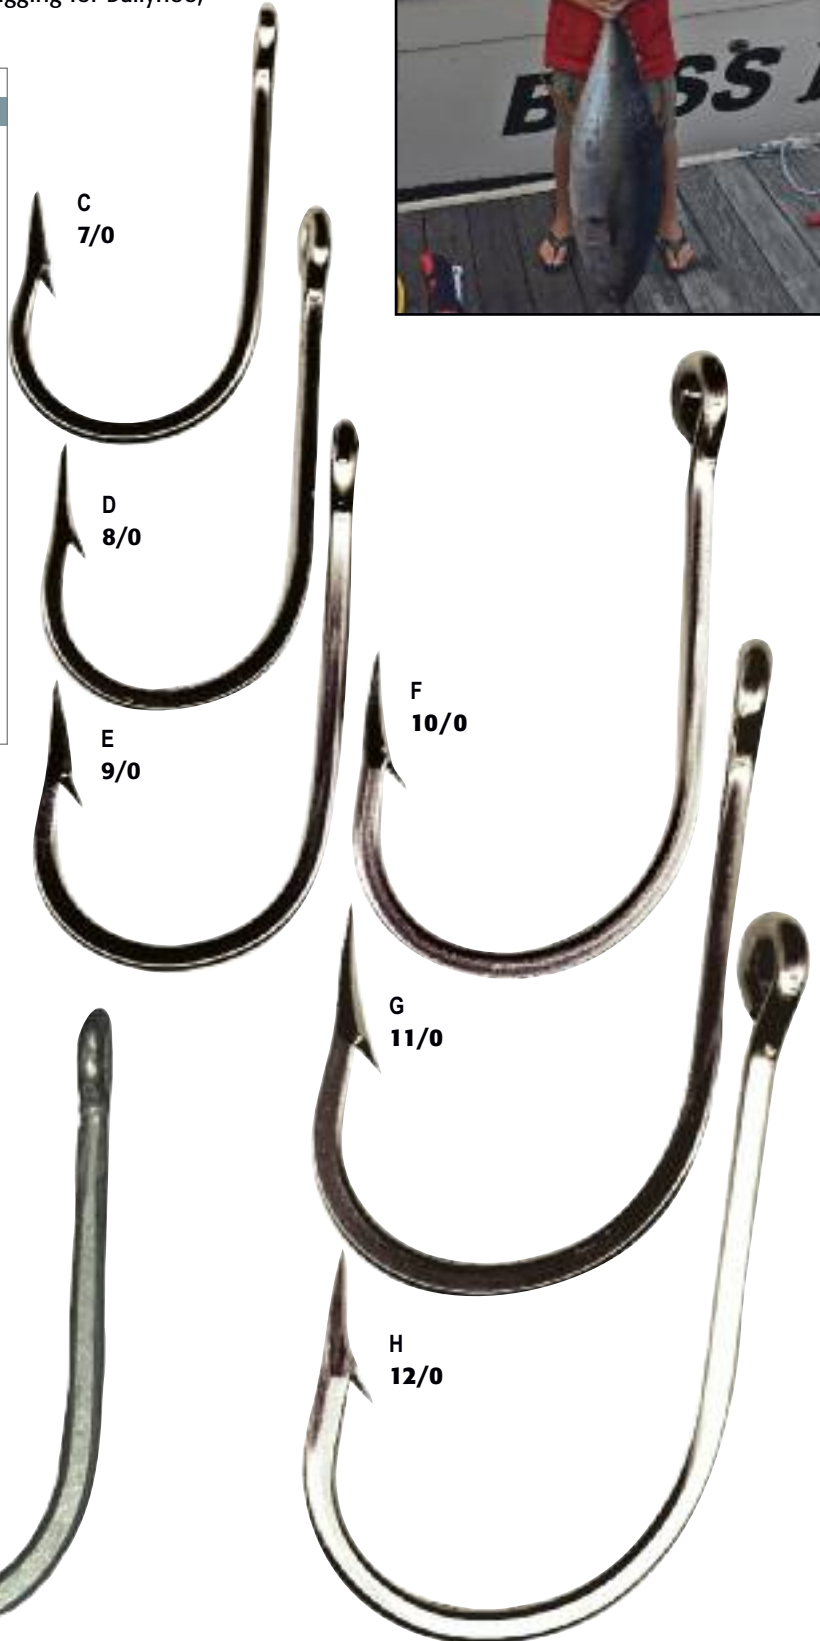

KEY ITEM	MFG	DESCRIPTION	PRICE
MUSTAD			
A	MUS7698B8	MUSTAD 10pk 8/0 Bait Hooks	$29.99
	MUS7698B9	MUSTAD 10pk 9/0 Bait Hooks	$34.99
	MUS7698B10	MUSTAD 10pk 10/0 Bait Hooks	$39.99
B	MUS7698B11	MUSTAD 10pk 11/0 Trolling Hooks	$44.99
C	MUS7732S7/0	MUSTAD 10pk 7/0 Stainless Hooks	$39.99
D	MUS7732S8/0	MUSTAD 10pk 8/0 Stainless Hooks	$49.99
E	MUS7732S9/0	MUSTAD 10pk 9/0 Stainless Hooks	$59.99
F	MUS7732S10/0	MUSTAD 10pk 10/0 Stainless Hooks	$74.99
G	MUS7732S11/0	MUSTAD 10pk 11/0 Stainless Hooks	$84.99
H	MUS7732S12/0	MUSTAD 10pk 12/0 Stainless Hooks	$96.99
I	MUS7731D8/0	MUSTAD 10pk 8/0 Special Tinned Hook	$44.99
J	MUS7731D9/0	MUSTAD 10pk 9/0 Special Tinned Hooks	$49.99
K	MUS7731D10/0	MUSTAD 10pk 10/0 Special Tinned Hooks	$54.99
L	MUS7731D11/0	MUSTAD 10pk 11/0 Special Tinned Hooks	$59.99
M	MUS7731D12/0	MUSTAD 10pk 12/0 Special Tinned Hooks	$64.99
N	MUS7731AD8/0	MUSTAD 10pk 8/0 Needle Eye	$39.99
O	MUS7731AD9/0	MUSTAD 10pk 9/0 Needle Eye	$44.99
P	MUS7731AD10/0	MUSTAD 10pk 10/0 Needle Eye	$44.99
Q	MUS7731AD11/0	MUSTAD 10pk 11/0 Needle Eye	$49.99