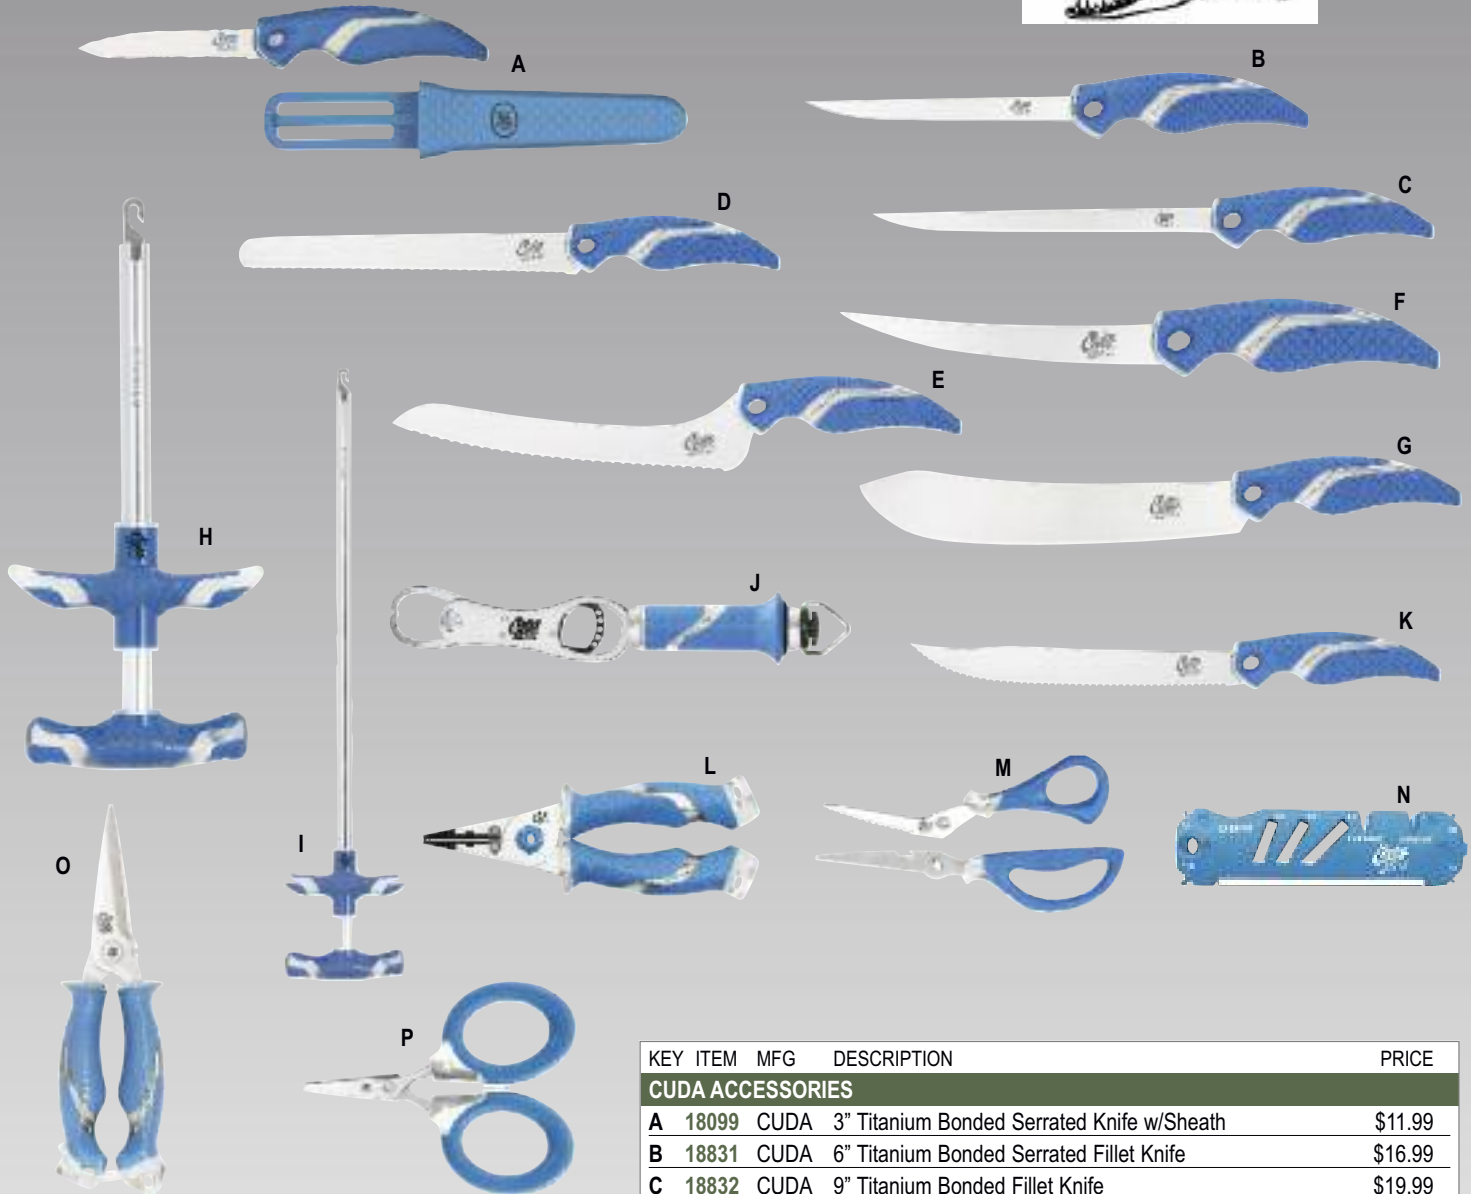

NEW

CUDA TOOLS

Cuda brand knives and tools are a great addition to our catalog, website, and in our store. High quality German steel of many different styles makes these knives and tools the best for all your fishing needs.

KEY	ITEM	MFG	DESCRIPTION	PRICE
CUDA ACCESSORIES				
A	18099	CUDA	3" Titanium Bonded Serrated Knife w/Sheath	$11.99
B	18831	CUDA	6" Titanium Bonded Serrated Fillet Knife	$16.99
C	18832	CUDA	9" Titanium Bonded Fillet Knife	$19.99
D	18830	CUDA	9" Titanium Bonded Serrated Chunk Knife	$24.99
E	18844	CUDA	9" Titanium Bonded Offset Serrated Knife	$24.99
F	18833	CUDA	6" Titanium Bonded Boning Knife	$16.99
G	18843	CUDA	10" Titanium Bonded Butcher Knife	$29.99
H	18835	CUDA	8.5" Titanium Bonded Dehooker	$24.99
I	18869	CUDA	18" Titanium Bonded Dehooker	$34.99
J	18847	CUDA	11.5" Gripper + 50 lb. Scale	$46.99
K	18845	CUDA	9" Titanium Bonded Serrated Knife	$21.99
L	18837	CUDA	7.5" Titanium Bonded Aluminum Pliers w/Nylon Sheath	$39.99
M	18854	CUDA	8" Titanium Bonded Marine Shears	$16.99
N	18097	CUDA	Knife and Hook Sharpener	$16.99
O	18825	CUDA	8" Titanium Bonded Marine Scissors, Mono, Dacron, & Braid	$14.99
P	18826	CUDA	3" Titanium Bonded Marine Scissors, Braid	$6.99