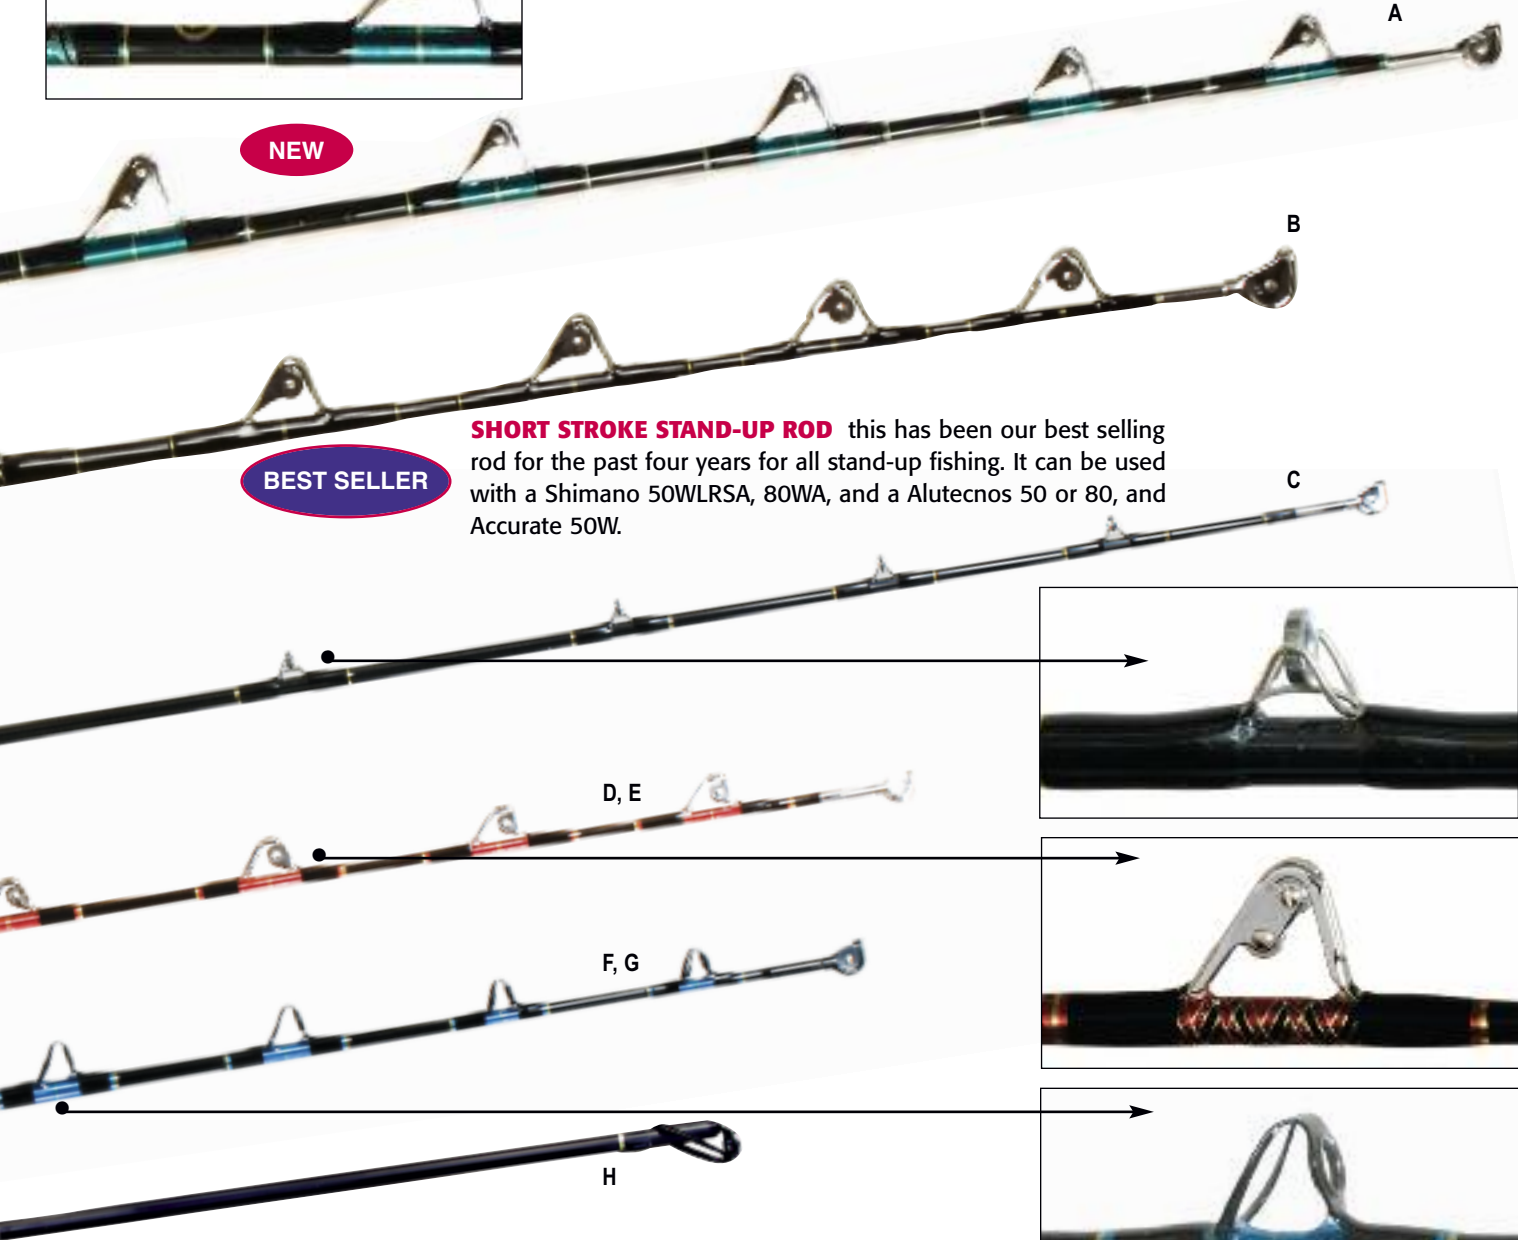

STANDUP—THE ULTIMATE CHALLENGE FOR FIGHTING GIANT BLUEFIN TUNA! Fighting tuna standup is "ultimate sport fishing." Rods like our new short stroke series are landing fish up to 1000 lbs! Be sure to check out these high-performance rods matched with selected Shimano Tiagra, Alutecnos, and Accurate reels on our "Combos" page.

THE IGFA130BXRT-ROD has a 130 Aftco bent butt section and tapers down to a #80 size 26 tip, and is made with a Calstar 130RT blank. With this softer tip you will put more pressure on the fish and pull less hooks when using live or dead bait. It is the rod of choice for most of the captains on the National Geographic show, *Wicked Tuna*.

This rod is also available with a straight butt.

KEY ITEM	DESCRIPTION	WT	PRICE
FIBERGLASS WIRE LINE			
	AMEC65-H(B)	6'6" Rod	30-50lb \$239.99
C	AMEC65-H-RT(B)	6'6" Rod	30-50lb \$249.99
STANDUP RODS - E-GLASS			
D	ST56XXH-RAB	5'6" Rod	50-130lb \$379.99
E	ST56H-RAB	5'6" Rod	30-80lb \$372.99
F	SB5055-RS	5'6" Rod	50-130lb \$314.99
G	SB3055-RS	5'6" Rod	30-80lb \$314.99
ST series rods can be ordered with black AFTCO guides and black and gold butts. Call for quote.			
KITE ROD			
H	FOKR	4'6" Kite Rod	\$64.99

NEW

BEST SELLER

SHORT STROKE STAND-UP ROD this has been our best selling rod for the past four years for all stand-up fishing. It can be used with a Shimano 50WLRSA, 80WA, and a Alutecnos 50 or 80, and Accurate 50W.