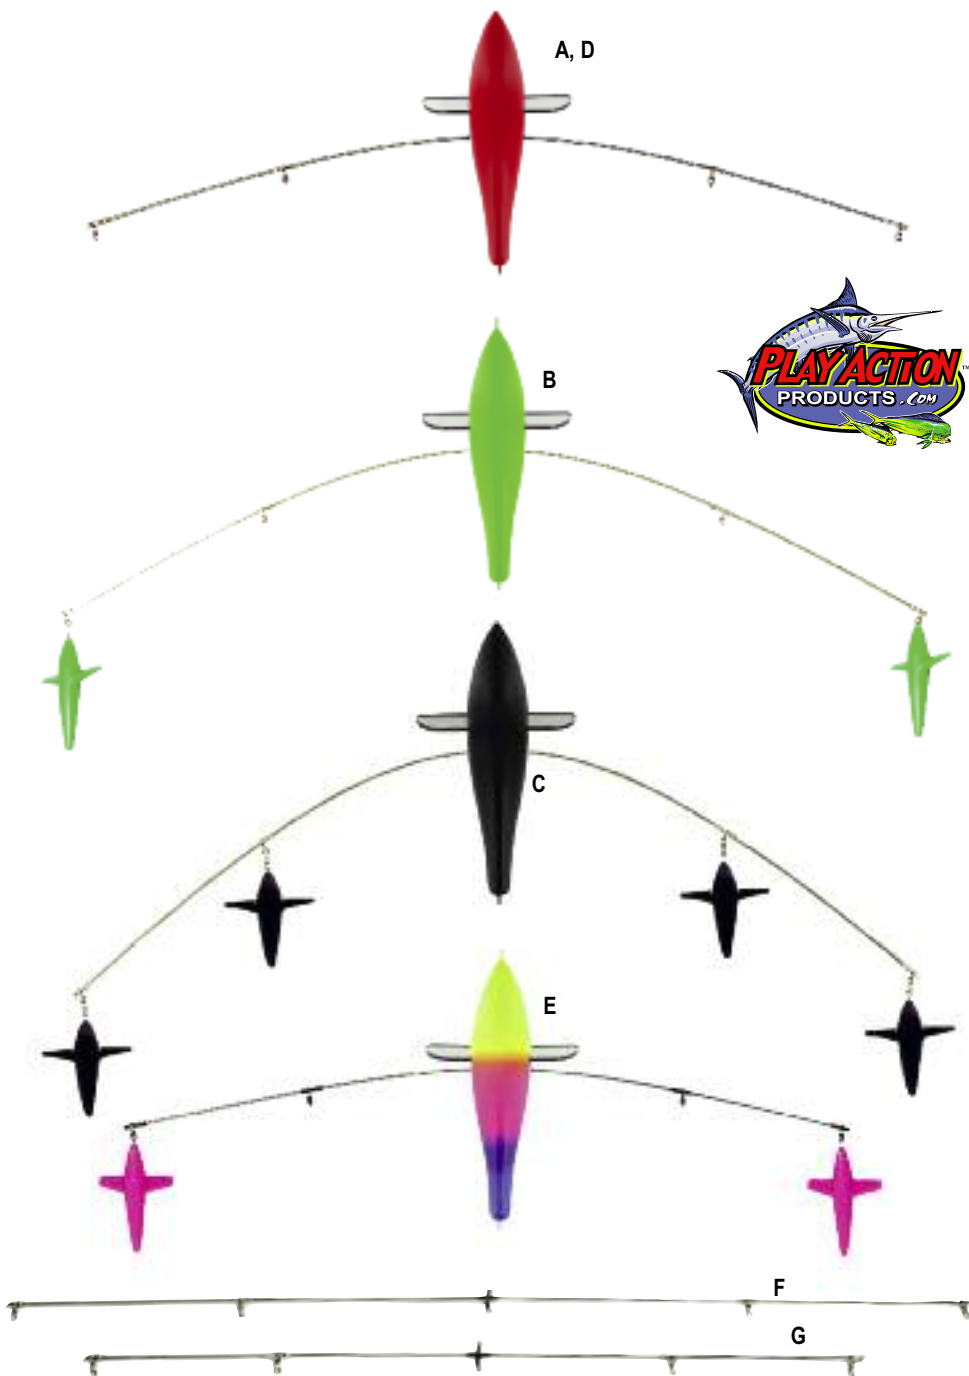

**THESE PLAY ACTION BIRDS COME IN
13" AND 7"**

**TITANIUM BIRD
& Spreader Bars**