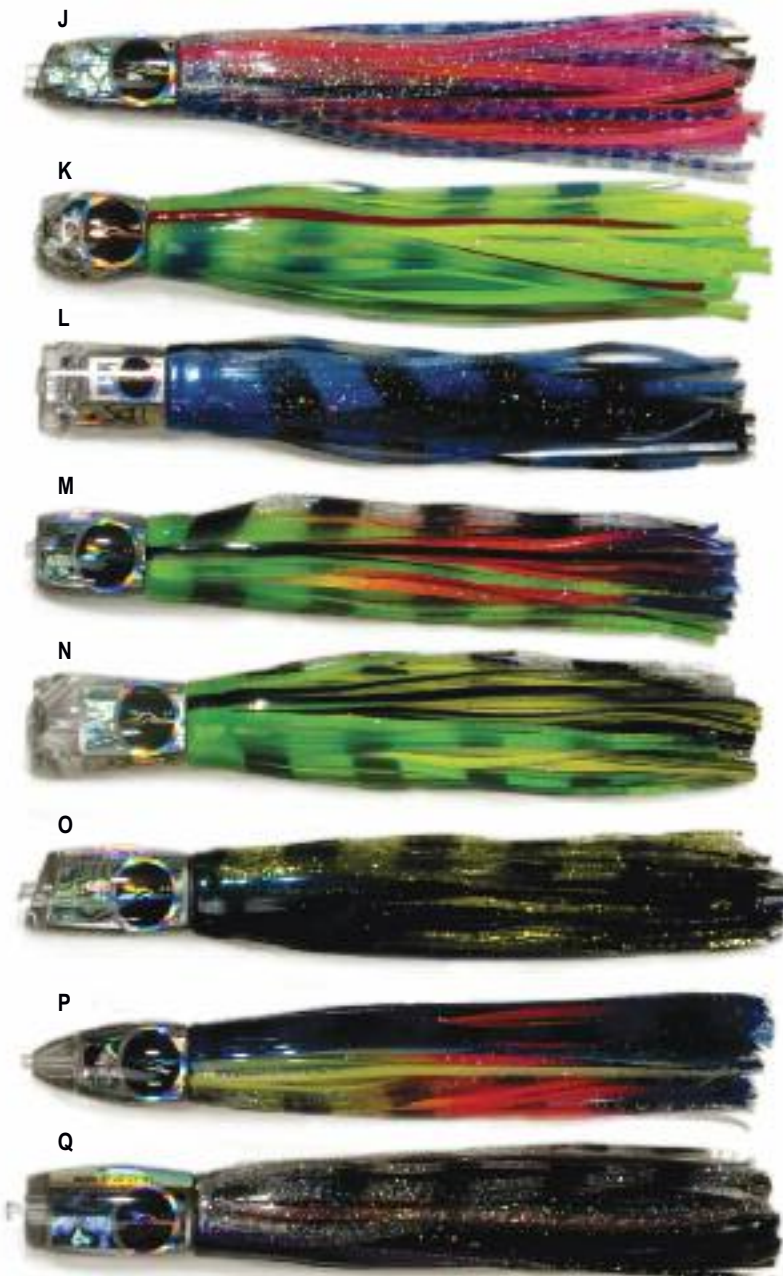

FREE SHIPPING on all orders over \$150 - except for oversized items

NEW

BLACK BART *Lures*

THE #1 LURE FOR BIG GAME FISHING IN THE WORLD!

For special orders, match any lure head with any color skirt from page 68-69.

R

S

T

U

V

W

X

THESE LURES HAVE BEEN FISHED OVER AND OVER AGAIN BY THE TOP TOURNAMENT CAPTAINS AROUND THE WORLD, AND ARE AN EXCELLENT CHOICE FOR YELLOWFIN TUNA, STRIPED MARLIN, BLUE MARLIN, AND BLACK MARLIN.