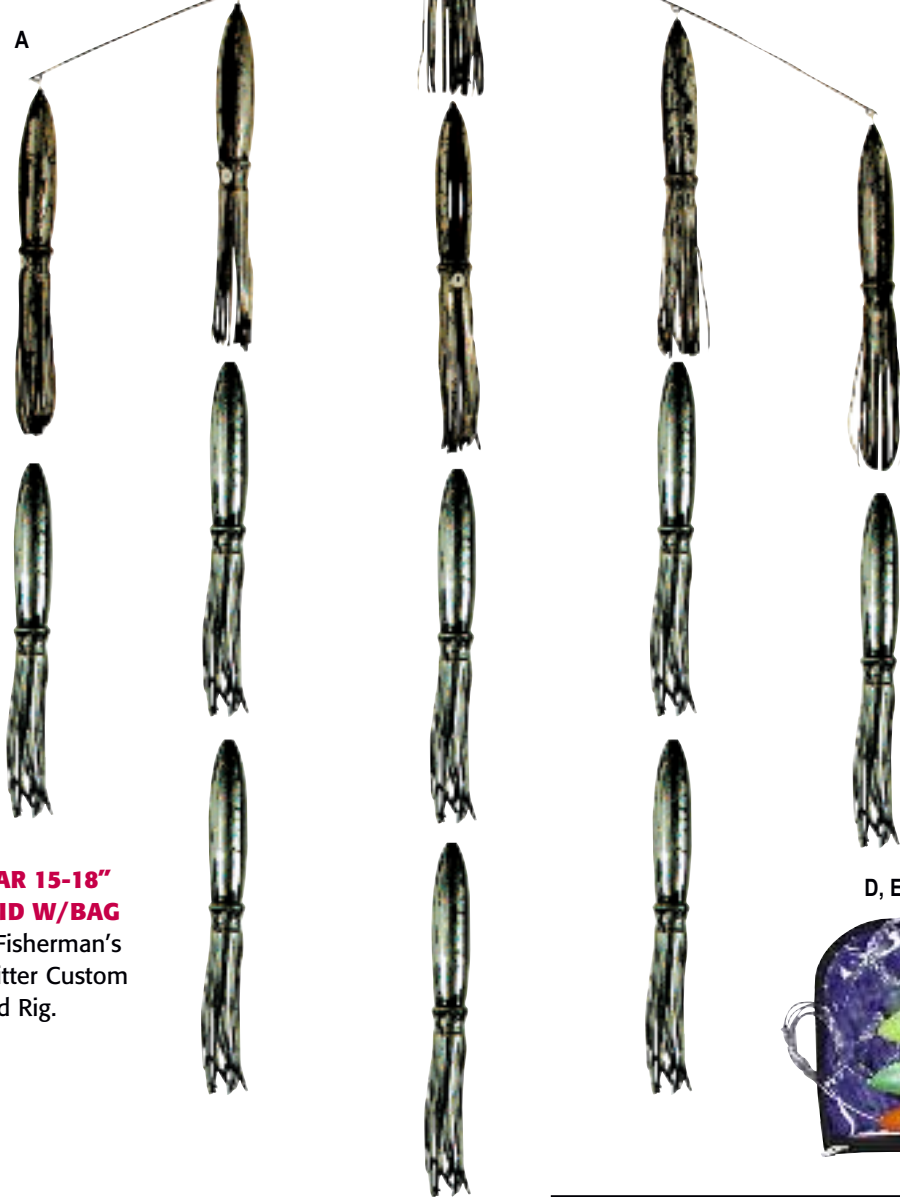

TITANIUM Bird & Spreader Bars

Ongoing developments in the design of artificial squids and lures continue to make the sport more satisfying for all big game fishermen. Our selection of Fisherman's Outfitter squids, lures and rigs represents the most effective, high-quality product on the market today. Many are custom products available only through Fisherman's Outfitter.

A

4' BAR 15-18" SQUID W/BAG
48" Fisherman's Outfitter Custom Squid Rig.