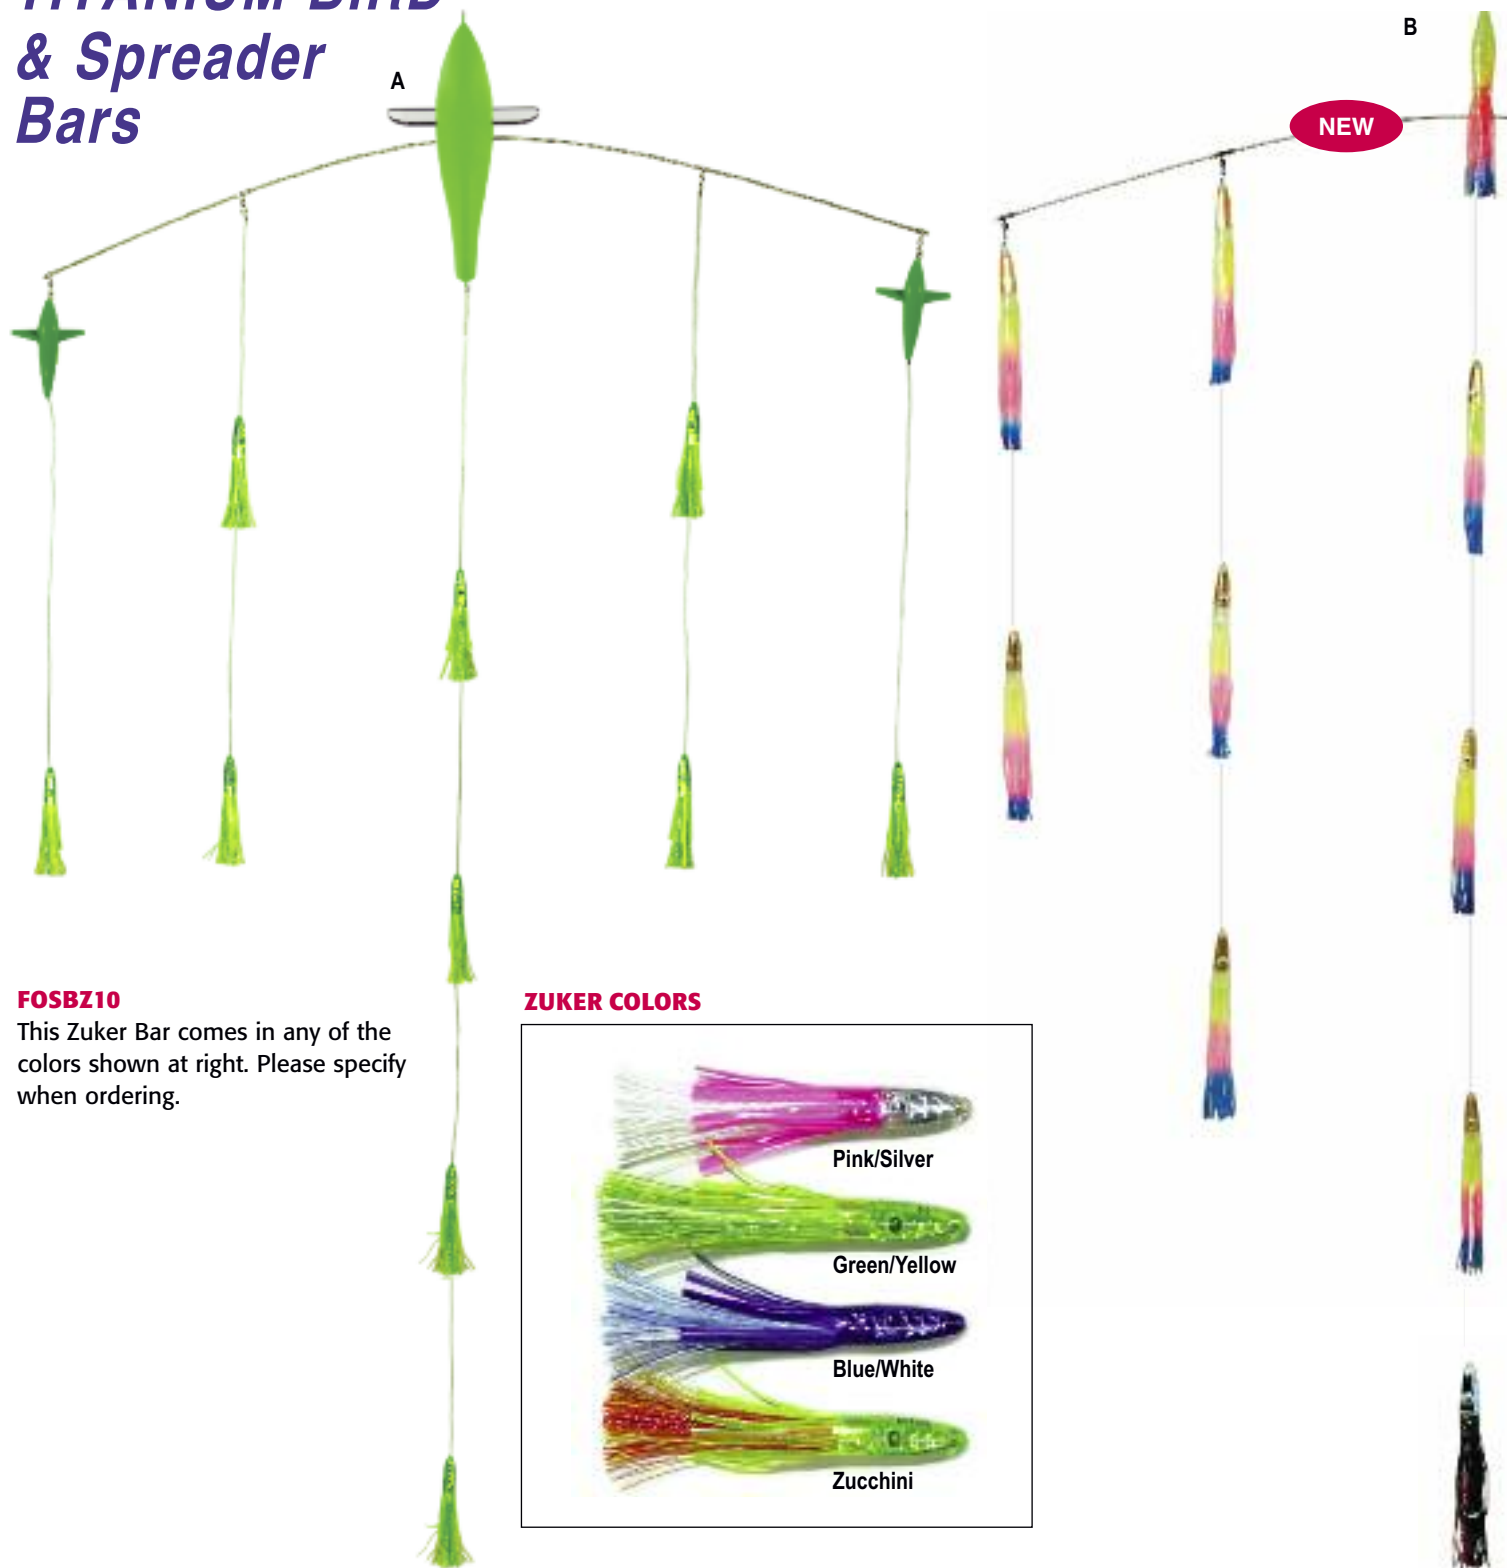

E

THIS DAISY CHAIN COMES IN EIGHT COLORS. PLEASE REFER TO SMACKER COLORS WHEN ORDERING.

FREE SHIPPING on all orders over \$150 - except for oversized items

TITANIUM BIRD & Spreader Bars

FOSBZ10

This Zuker Bar comes in any of the colors shown at right. Please specify when ordering.