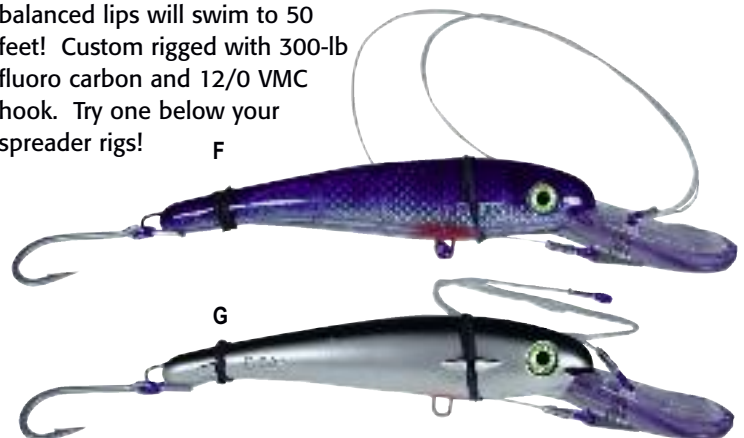

Deadly on Giant Bluefin!

These divers with perfectly balanced lips will swim to 50 feet! Custom rigged with 300-lb fluoro carbon and 12/0 VMC hook. Try one below your spreader rigs!