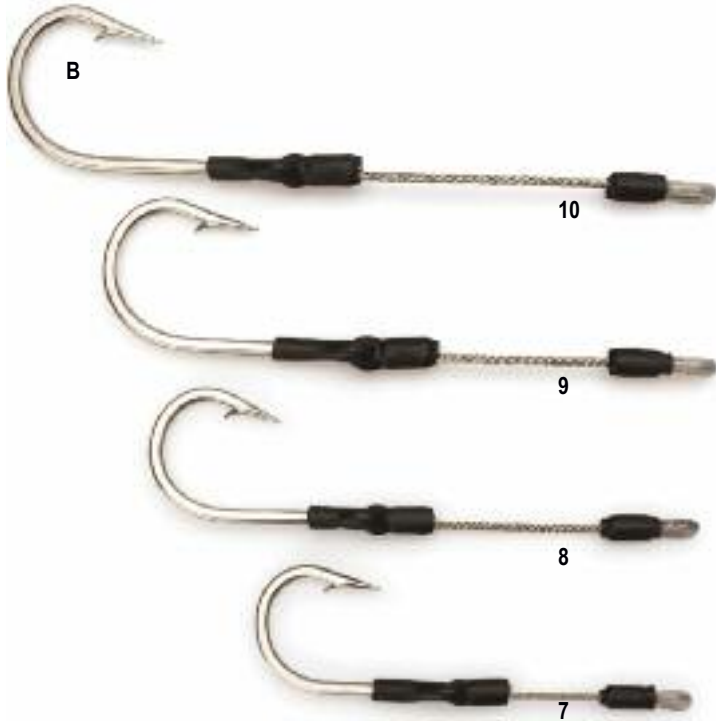

KEY ITEM	DESCRIPTION	PRICE
SLUGGO BARS		
A	FOSLB4-14-9 Custom Rigged 4' Sluggo Bar	\$129.99
B	FOSLB4-14-9-4 Custom Rigged 4' Sluggo Bar/4 Birds	\$159.99
C	FOSLB4-14-9 Custom Rigged 4' Sluggo Bar/1 Bird (not shown)	\$179.99
D	FORSS Custom Rigged 12" Sluggo Stinger (not shown)	\$19.99

PLEASE SPECIFY COLOR WHEN ORDERING

SLUGGO COLORS

FREE SHIPPING on all orders over \$150 - except for oversized items

NEW

Ocean Lure Concepts trolling skirts are made in the USA of the finest quality of UV inhibitors, strength catalysts and color enhancers. OLC skirts are the best trolling skirts in the world, and are used by most captains that fish for all big game worldwide. These are the top 50 colors that are used:

		SPECIFY COLOR WHEN ORDERING

Fathom Offshore accessories are a great addition to our product line. The stainless trolling hooks have become the go-to hook for the serious offshore angler.

NEW FATHOM OFFSHORE

The hooksets are built with 49 strand 7x7 aircraft cable, ranging from 480 to 920 lb. This is the absolute strongest connection for all of your trolling lures. Rubber bands, chafe tube, shrink wrap and hookset locks are all you will need when rigging your trolling lures.