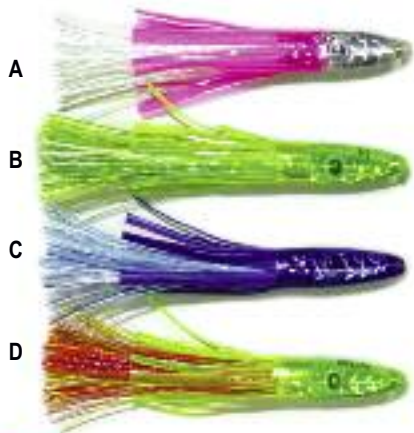

R

S

T

U

V

W

X

THESE LURES HAVE BEEN FISHED OVER AND OVER AGAIN BY THE TOP TOURNAMENT CAPTAINS AROUND THE WORLD, AND ARE AN EXCELLENT CHOICE FOR YELLOWFIN TUNA, STRIPED MARLIN, BLUE MARLIN, AND BLACK MARLIN.

For special orders, match any lure head with any color skirt from page 68-69.

BLACK BART *Lures*

ITEM	MFG	DESCRIPTION	PRICE
BLACK BART LURES - HEAVY TACKLE			
R	BB0ZPRRAI	BLACK BART Oz Prowler, Rainbow, 8.5 oz, 13"	\$59.99
S	BBSPJLG	BLACK BART Super Pro Jet, Lumo Green, 6 oz, 13"	\$54.99
T	BBRPPBPS	BLACK BART RPP, Black Purple Silver, 5.5 oz, 13"	\$54.99
U	BBSCGYB	BLACK BART Striper Candy, Green Yellow Black, 7.7 oz, 12"	\$54.99
V	BBSTPBPSI	BLACK BART St Thomas Prowler, Blue Pink Silver, 6 oz, 13"	\$59.99
W	BBHBBGS	BLACK BART Hot Breakfast, Blue Gold Silver, 6 oz, 13"	\$54.99
X	BB1656LABPS	BLACK BART 1656 Large Angle, Blue Purple Silver, 8.5 oz, 13.5"	\$59.99

FREE SHIPPING on all orders over \$150 - except for oversized items

ZUKER LURES & DAISY CHAINS

A great selection of custom-rigged Daisy Chains for dorado, albacore, bigeye, yellowfin and bluefin tuna. The Zuker lures and daisy chains come in four colors, and are 6" and 8" in length.