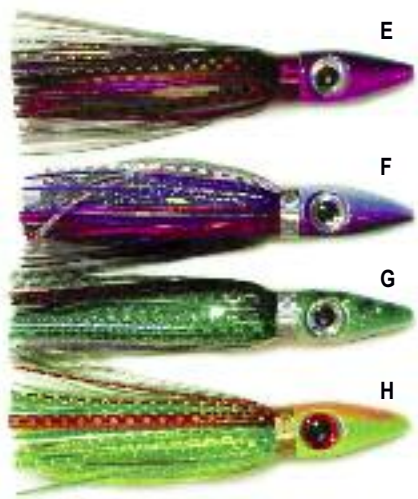

FREE SHIPPING on all orders over \$150 - except for oversized items

BRAID LURES & DAISY CHAINS

"Just Add Water!"

All daisy chains include lure bag.

BEST SELLERS

The following are the colors in which Fisherman's Outfitter is offering the Braidrunner.