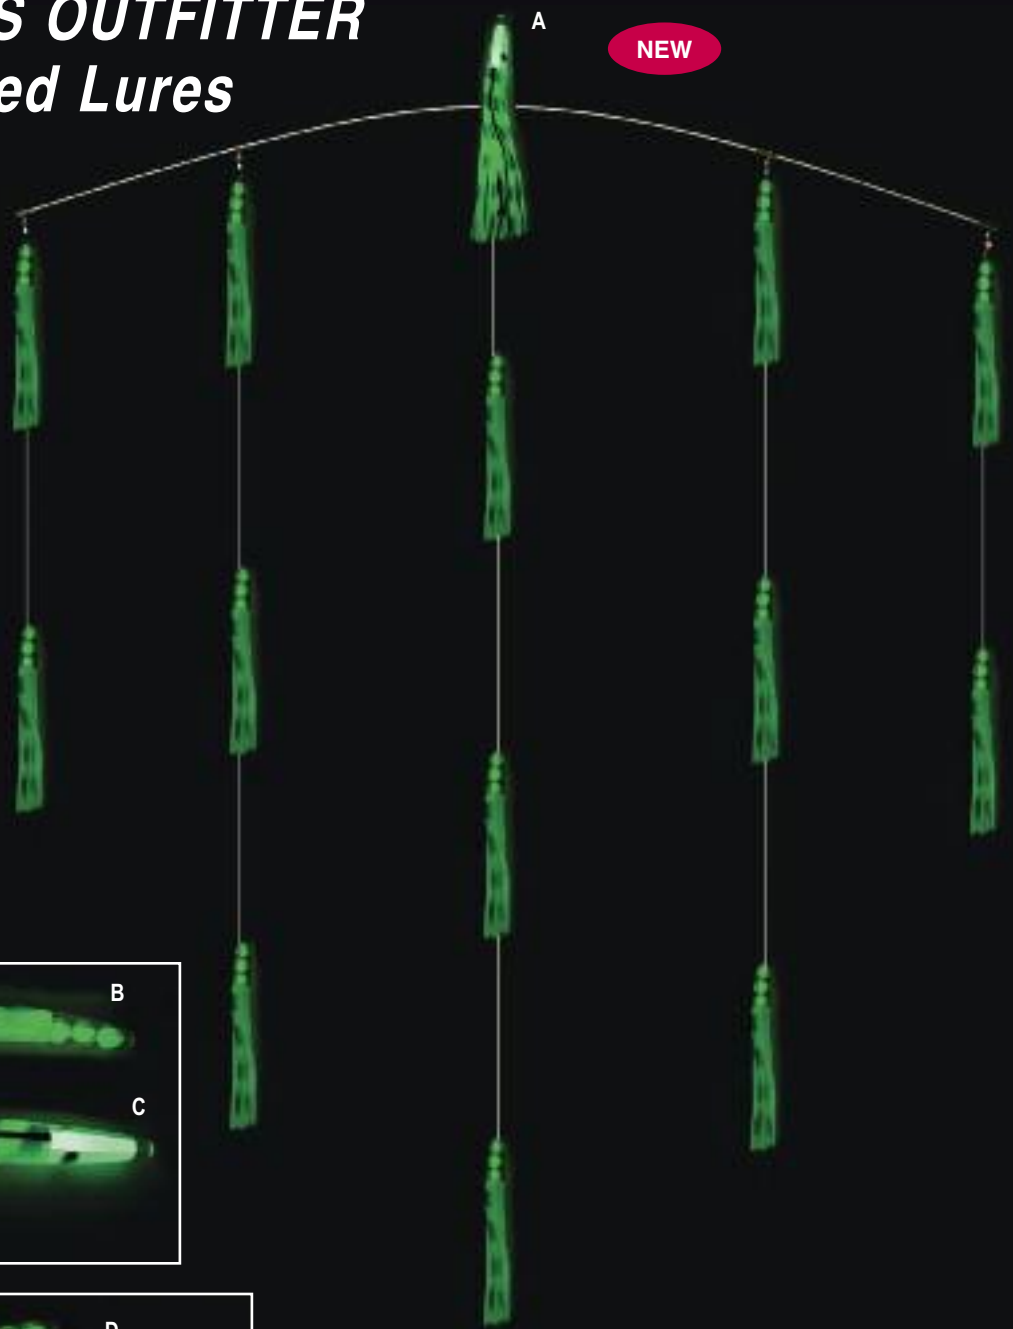

F

G

FOLLG LINDGREN-PITMAN LUMINOUS LIGHT

The Lindgren-Pitman Luminous Light is a durable, long-life indicator with triple LEDs for maximum light effects. It can be turned on manually, or switches on automatically under water pressure at a depth of 30'. Powered with two AA batteries, (included), it is available in five colors.

BEST SELLER

BEST SELLERS

See page 52 for our custom rigged Captain's shark kit

SKURGE OF THE SEA WIRE TWISTER

NEW

**LASTS
12
HOURS**

THE PERFECT STANDUP TUNA OR SHARK COMBO

For the adventuresome sportsman—our own short stroke rod is offered with a Shimano Tiagra 80WA Reel. It is made with a 80-130 solid fiberglass blank and our custom shark grip. A very powerful rod along with this reel will help you win your next tournament. Also this rod can be used with a Shimano Tiagra 50WLRSA.

FISHERMAN'S OUTFITTER

Custom Rigged Lures

#1 BAR FOR BIG EYE TUNA
IN THE CANYONS

NEW

KEY ITEM	MFG	DESCRIPTION	PRICE
OUTFITTER CUSTOM LURES			
A	MFGGLO48-14-9	Outfitter 42" Bar, 14 Glow Machines with Bag	\$179.99
B	MFGGLO-9	Montauk Montauk Fishing Gear 9" Glow Machine	\$12.99
C	MFGGLO-12	Montauk Montauk Fishing Gear 12" Glow Machine	\$14.99
D	MFGGLODC	Outfitter Custom Rigged Daisy Chain, 4- 9"; 1-12"	\$59.99
E	MFGGLO9R	Montauk 9" Rigged Glow Machine	\$24.99
F	MFGGLO12R	Montauk 12" Rigged Glow Machine	\$24.99

NEW GLO GET-EM MACHINE LURES

are a great addition to our custom spreader bars, daisy chains, and single rigged lures. All these lures glow and have been very productive, especially in the canyons.

**THESE PLAY ACTION BIRDS COME IN
13" AND 7"**