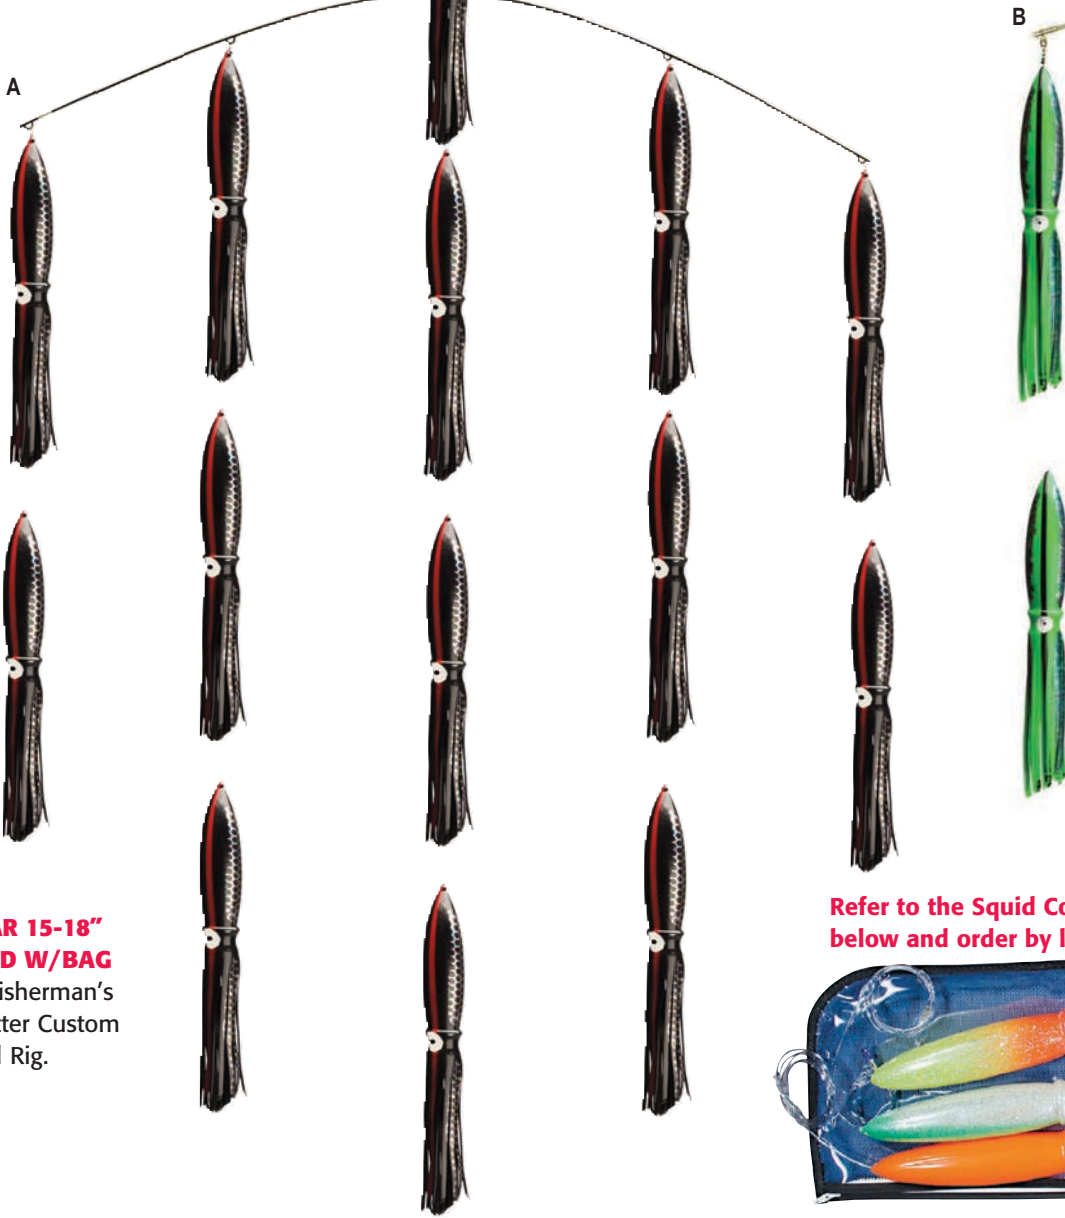

TITANIUM Bird & Spreader Bars

Ongoing developments in the design of artificial squids and lures continue to make the sport more satisfying for all big game fishermen. Our selection of Fisherman's Outfitter squids, lures and rigs represents the most effective, high-quality product on the market today. Many are custom products available only through Fisherman's Outfitter.

4' BAR 15-18" SQUID W/BAG
48" Fisherman's Outfitter Custom Squid Rig.