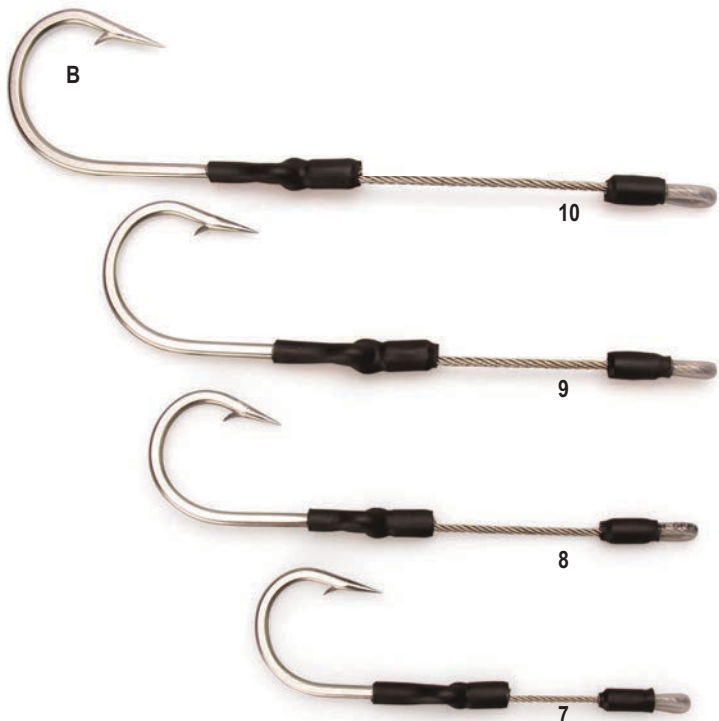

KEY ITEM	DESCRIPTION	PRICE
SLUGGO BARS		
A	FOSLB4-14-9 Custom Rigged 4' Sluggo Bar	\$129.99
B	FOSLB4-14-9-4 Custom Rigged 4' Sluggo Bar/4 Birds	\$179.99
C	FOSLBB4-14-9 Custom Rigged 4' Sluggo Bar/1 Bird (not shown)	\$199.99
D	FORSS Custom Rigged 12" Sluggo Stinger (not shown)	\$19.99

PLEASE SPECIFY COLOR WHEN ORDERING

SLUGGO COLORS

FREE SHIPPING on all orders over \$150 - except for oversized items

NEW

Ocean Lure Concepts trolling skirts are made in the USA of the finest quality of UV inhibitors, strength catalysts and color enhancers. OLC skirts are the best trolling skirts in the world, and are used by most captains that fish for all big game worldwide. These are the top 50 colors that are used:

SPECIFY COLOR WHEN ORDERING

Fathom Offshore accessories are a great addition to our product line. The stainless trolling hooks have become the go-to hook for the serious offshore angler.

The hooksets are built with 49 strand 7x7 aircraft cable, ranging from 480 to 920 lb. This is the absolute strongest connection for all of your trolling lures. Rubber bands, chafe tube, shrink wrap and hookset locks are all you will need when rigging your trolling lures.