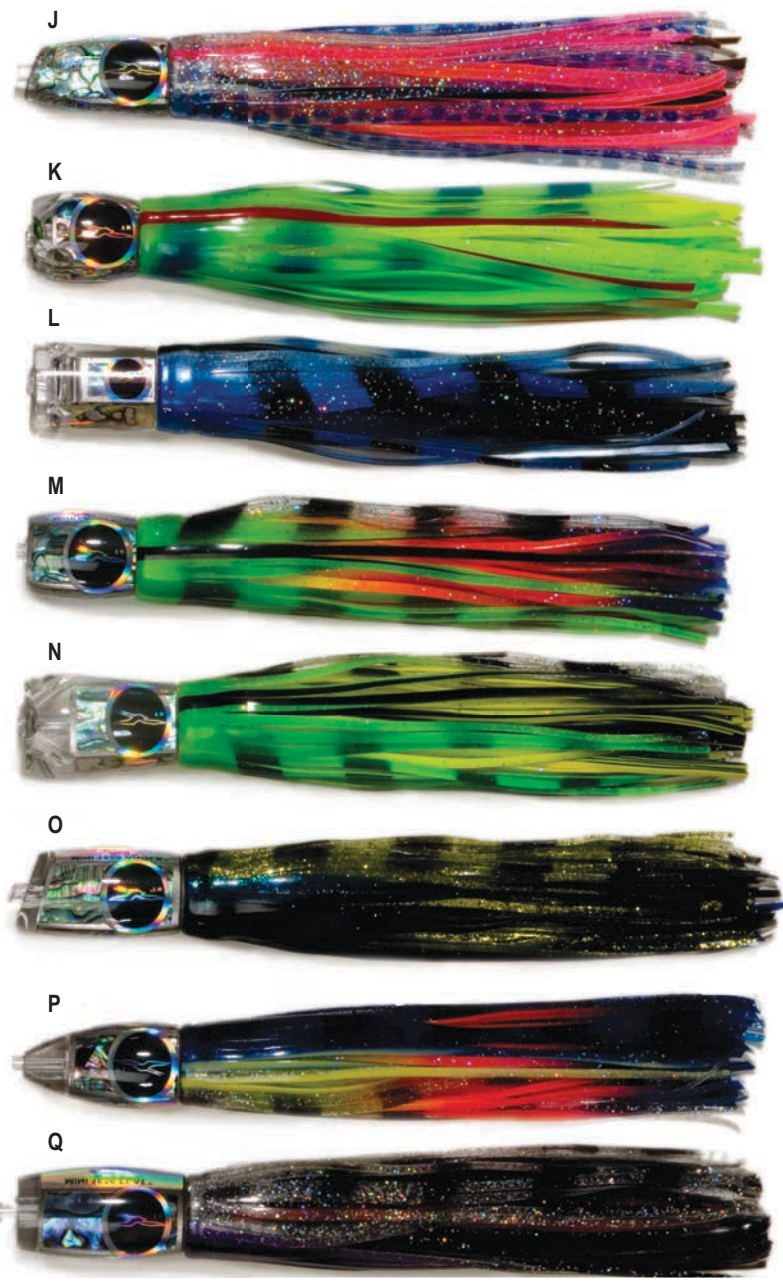

FREE SHIPPING on all orders over \$150 - except for oversized items

NEW

BLACK BART Lures

THE #1 LURE FOR BIG GAME FISHING IN THE WORLD!

For special orders, match any lure head with any color skirt from page 68-69.

R

S

T

U

V

W

X

THESE LURES HAVE BEEN FISHED OVER AND OVER AGAIN BY THE TOP TOURNAMENT CAPTAINS AROUND THE WORLD, AND ARE AN EXCELLENT CHOICE FOR YELLOWFIN TUNA, STRIPED MARLIN, BLUE MARLIN, AND BLACK MARLIN.