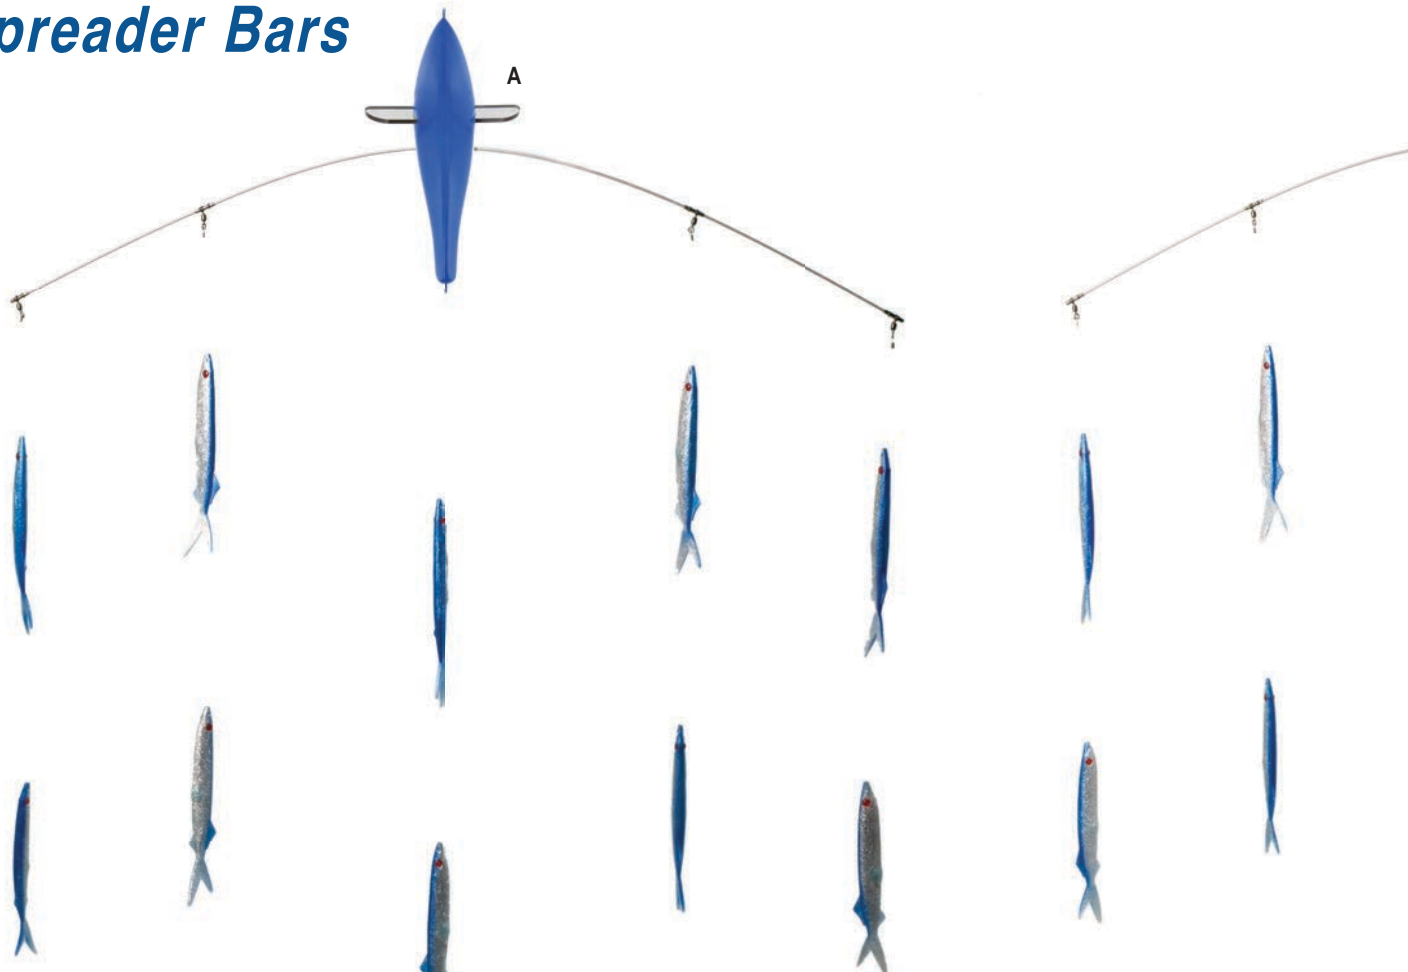

THESE THREE SPREADER BARS, trolled at 6 to 8 knots, have been very successful catching yellow fin, blue fin, big eye tuna and dorado.

TITANIUM SPREADER BARS

3' and 4' Titanium spreader bars are available separately (items D and E). Bars come with swivels attached, and are ready to rig.

FREE SHIPPING on all orders over \$150 - except for oversized items

TITANIUM BIRD & Spreader Bars

MOST POPULAR SPREADER

ALL OF THESE SPREADER BARS were used extensively in 2019 by Fisherman's Outfitter and selected captains on the east coast. These spreader bars prove to be very effective trolling at speeds 6-8 knots. The two chewy-hoo spreader bars (A & B) have been working great, especially where bally-hoo or half beaks are found. These bars are great for big eye, yellow fin, blue fin tuna, dorado, sailfish and marlin.