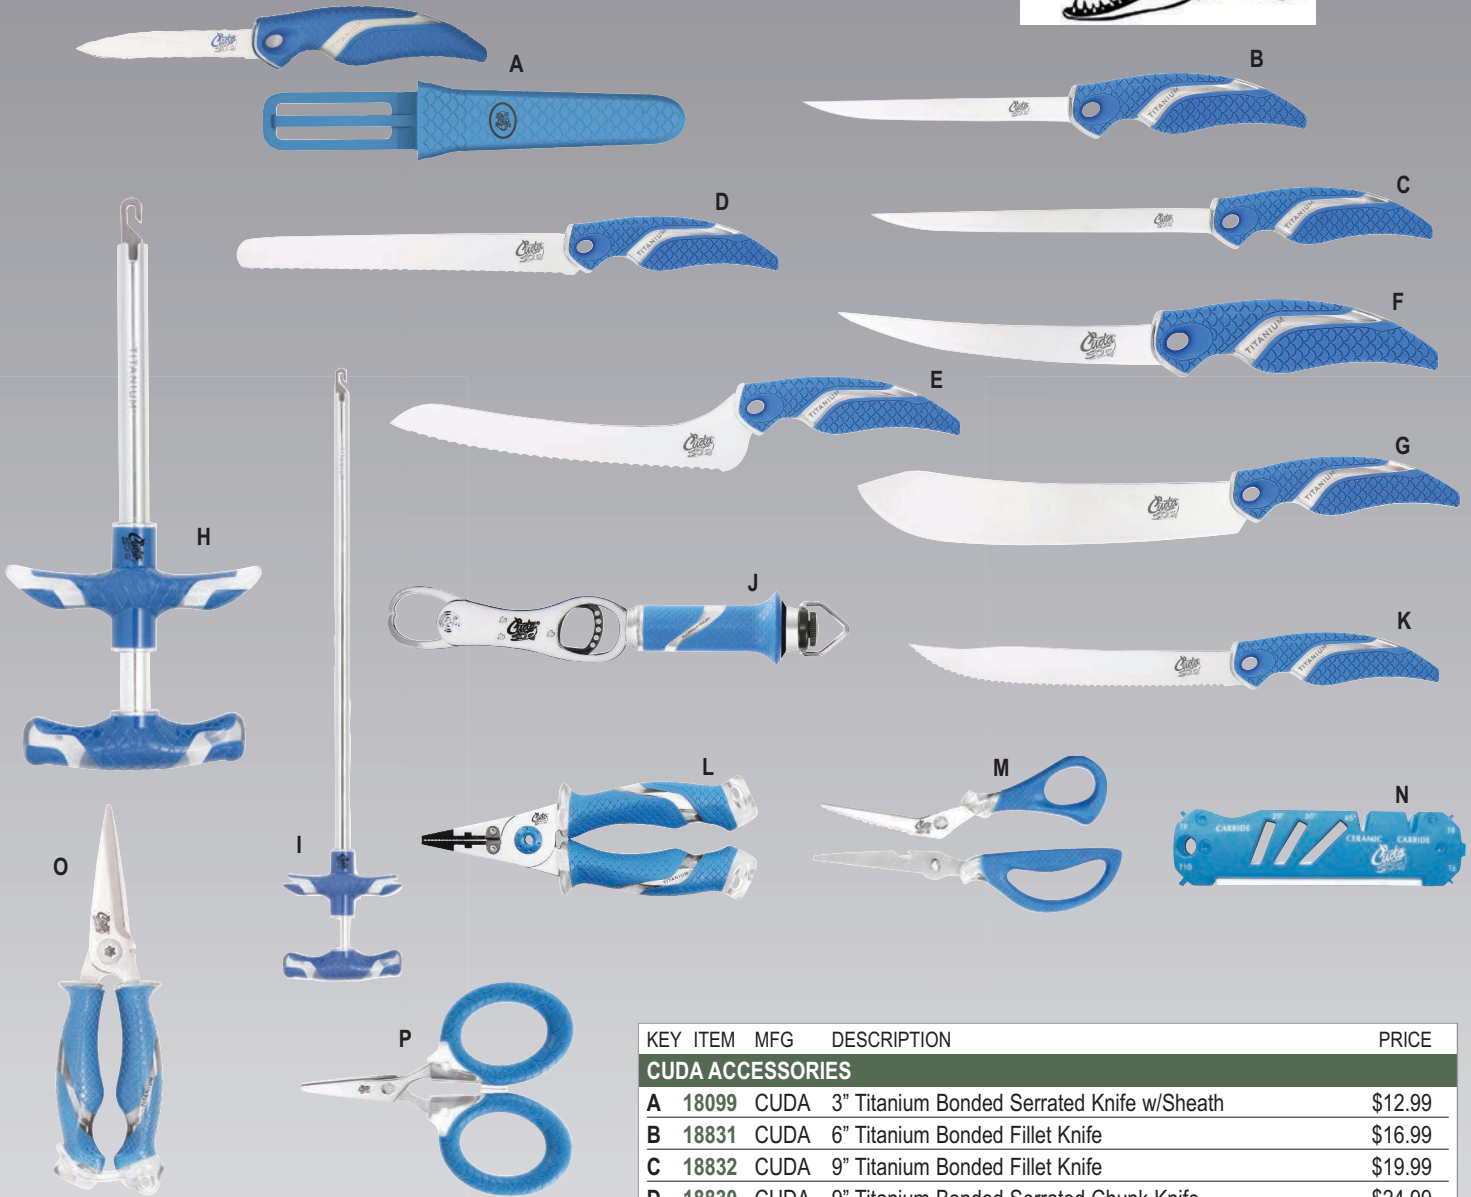

OFC HEAVY DUTY CRIMPER
The #1 crimper for use in big game fishing.

EVOLUTION 100 LB SCALE
The Evolution 3 ft., 100 lb. scale is great for tagging and releasing fish.

TOOLS

KEY ITEM	DESCRIPTION	PRICE
O TS15	15" Tuna Saw	\$44.99
P DR3.25	3 1/4" Serrated Blade Sani-Safe Handle w/Sheath	\$12.99
Q ATBP008	Shimano 8" Needle Nose Pliers	\$14.99
R SPRO-7.5PTFE	Spro Stainless Split Ring Plier with Cutter	\$25.99
S ATBC007	Shimano 7" Wire & Mono Cutter	\$14.99
T ACCS	ACCU Sharp Knife & Tool Sharpener	\$14.99
U SSFH	Large Hook Sharpener 4/0 to 16/0 Hooks	\$24.99
V FOSS50	Rapala 50# Scale w/ Hand Grip & Loop	\$34.99
W BRAHDPC	Braid Heavy Duty Power Crimper with Ratchet	\$99.99
X BSP	Braid Multi-Purpose Diamond File Non-Corrosive	\$36.99
Y BDFM	Braid Diamond File - Medium	\$19.99
BDFC	Braid Diamond File - Coarse	\$19.99
Z DRDF	Dexter Russell Diamond File	\$54.99

NEW

**Fisherman's Outfitter
Gift Certificates
make great gifts!**

FREE SHIPPING on all orders over \$150 - except for oversized items

NEW

CUDA TOOLS

Cuda brand knives and tools are a great addition to our catalog, website, and in our store. High quality German steel of many different styles makes these knives and tools the best for all your fishing needs.