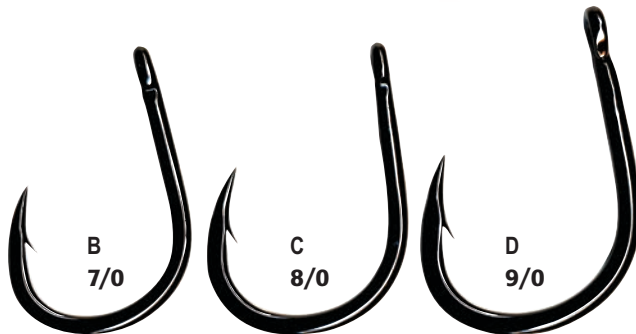

BAIT RIGS - Good for catching small bait

KEY ITEM	DESCRIPTION	PRICE
A	MSB068GL-8 10 lbs. Branch - 17 lbs. Main	\$3.99
B	MSB002RD-6 7 lbs. Branch - 13 lbs. Main	\$3.99

BAIT RIGS - Good for catching large bait

Gamakatsu's dedication to producing the highest quality fishing hook has kept these hooks at the forefront of the market. Light in weight and strong for their size, these are the best hooks to use for chumming and live bait fishing.

BEST SELLER

A
8/0 - 9/0 - 10/0 - 11/0 - 12/0

LIVE BAIT CIRCLE HOOKS

have become very popular in the last year. They have become the #1 choice hook for live and dead bait fishing for tuna.

All hooks shown actual size