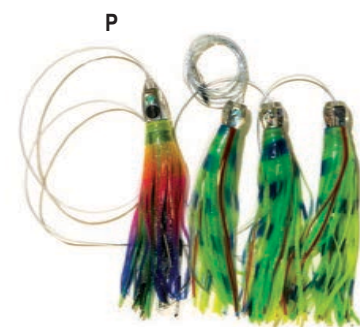

NEW

E
PELAGIC POUNDER PK
30-80 lb. tackle

F
LIGHT WAHOO PK
30-80 lb. tackle

BLACK BART LURES & DAISY CHAINS

All daisy chains include lure bag.

BLACK BART Lures

KEY ITEM	MFG	DESCRIPTION	PRICE
BLACK BART LURES			
A	BBTXXXGP	Black Bart Tuna XXX Green/Purple 7.5", 2.5 oz	\$44.99
B	BBTXXXGOB	Black Bart Tuna XXX Green/Orange/Black 7.5", 2.5 oz	\$44.99
C	BBTXXXRG	Black Bart Tuna XXX Rainbow Green 7.5", 2.5 oz	\$44.99
D	BBTXXXBP	Black Bart Tuna XXX Black/Purple 7.5", 2.5 oz	\$44.99
E	BBTXXXLG	Black Bart Tuna XXX Lumo Green 7.5", 2.5 oz	\$44.99
F	BBTCRG	Black Bart Tuna Candy, Rainbow Green	\$41.99
G	BBTCLG	Black Bart Tuna Candy, Lumo Green	\$41.99
H	BBTCBP	Black Bart Tuna Candy, Black/Purple	\$41.99
I	BBTCPW	Black Bart Tuna Candy, Pink/White	\$41.99
J	BBTCGOB	Black Bart Tuna Candy, Green/Orange/Black	\$41.99
K	BBESGP	Black Bart El Squid, 7.5", 2 oz, Green/Purple	\$41.99
L	BBESBW	Black Bart El Squid, 7.5", 2 oz, Blue/White	\$41.99
M	FOBBDCGO	Black Bart Custom Daisy Chain, Green/Orange	\$169.99
N	FOBBDCPW	Black Bart Custom Daisy Chain, Pink/White	\$169.99
O	FOBBDCBP	Black Bart Custom Daisy Chain, Black/Purple	\$169.99
P	FOBBDCLG	Black Bart Custom Daisy Chain, Lumo Green	\$169.99