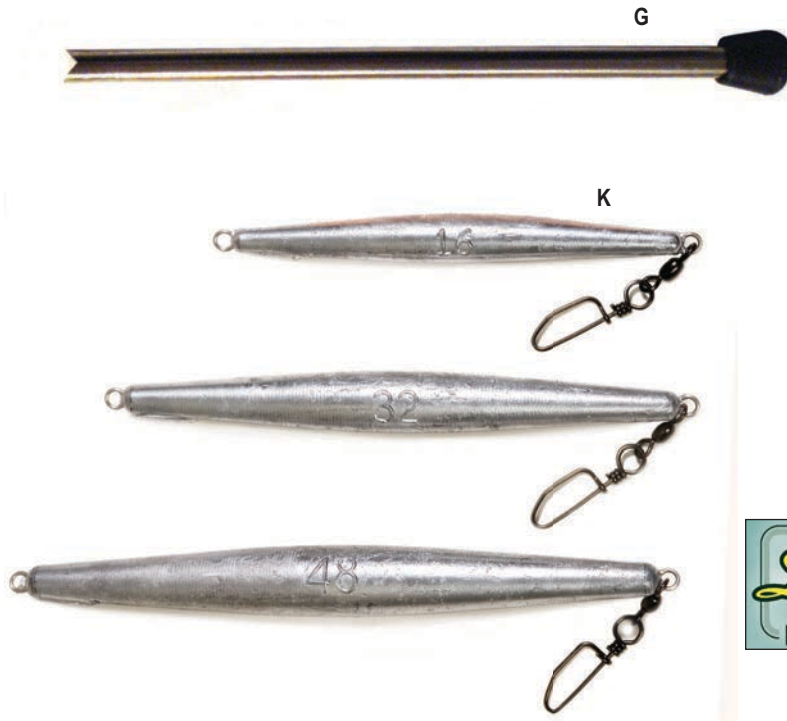

ACCESSORIES

These accessories are necessary to effectively fish offshore and are a part of the essential components for today's well-equipped fisherman.

ACCESSORIES

KEY ITEM	DESCRIPTION	PRICE
A OFCW18	Outfitter Copper Wire/50pk	$4.99
B OFRN	Outfitter Large Rigging Needle 18"	$8.99
C OF3PK	1-5" AND 2-9" Rigging Needles	$4.99
D OFRF	Outfitter Rigging Floss	$13.99
E CERN6	6" Closed Eye Rigging Needle	$3.00
OERN6	6" Open Eye Rigging Needle	$3.00
F OFBT	Black Electrical Tape	$2.59
G DB 1	3/8" Diameter Herring & Ballyhoo Deboner	$27.99
DB 2	1/2" Diameter Mackerel & Mullet Deboner	$27.99
DB 3	5/8" Diameter Deboner	$59.99
H FOES	Egg Sinkers 1, 2, 4, 6, 8, 11oz	$0.60/oz
I FOBS	Bank Sinkers 1, 2, 3, 4, 5, 6, 8, 10, 12, 16, 20, 32 oz	$0.30/oz
J OFCTD	Diamond Black Chafe Tube 2.2	400-50 lb $9.99
OFCTE	Diamond Black Chafe Tube 1.9	300 lb $9.99
OFCTF	Diamond Black Chafe Tube 1.6	220-250 lb $9.99
OFCTG	Diamond Black Chafe Tube 1.45	150-200 lb $9.99
OFCTH	Diamond Black Chafe Tube 1.3	80-130 lb $9.99
FOTS8	8oz Trolling Sinkers (not shown)	$8.99
K FOTS16	16oz Trolling Sinkers	$10.99
FOTS32	32oz Trolling Sinkers	$24.99
FOTS48	48oz Trolling Sinkers	$34.99

DEBONERS Custom deboners are great to use for deboning mackerel, bluefish, mullet and all other baitfish.

OFRF OUTFITTER RIGGING FLOSS
This is the best floss for splicing mono to dacron, using the Chinese finger method. It's also good for rigging large baits. Specify color when ordering.