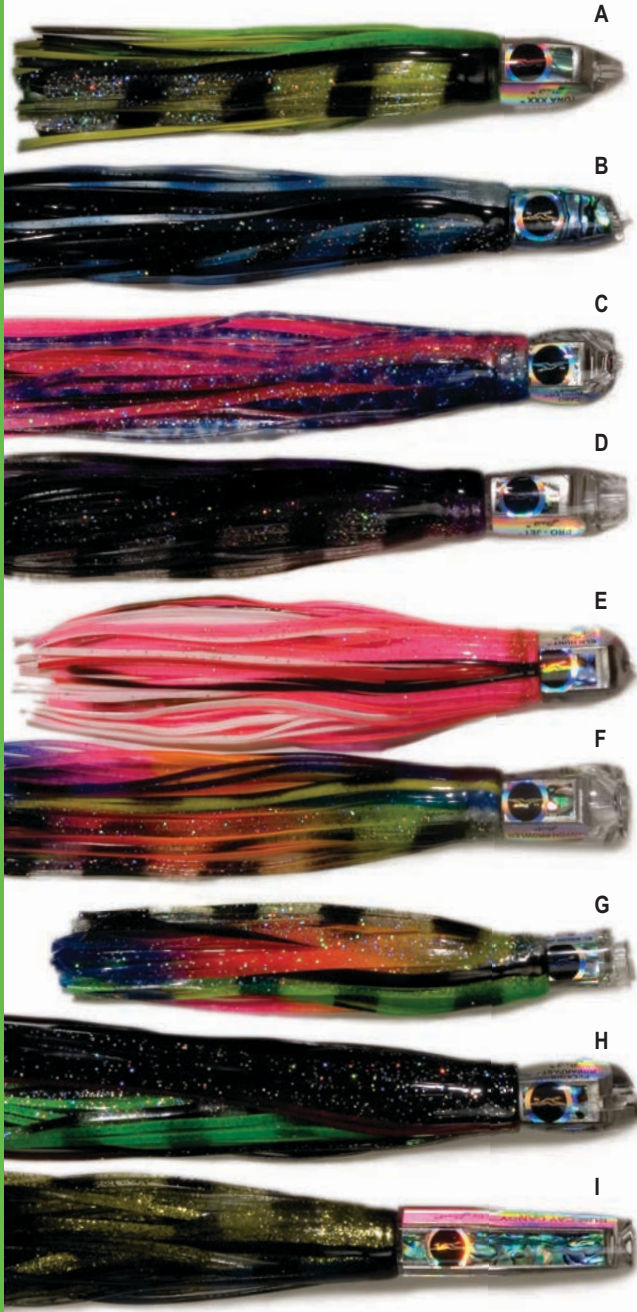

FREE SHIPPING on all orders over \$150 - except for oversized items

NEW

BLACK BART Lures

THE #1 LURE FOR BIG GAME FISHING IN THE WORLD!

For special orders, match any lure head with any color skirt from page 68-69.

ITEM	MFG	DESCRIPTION	PRICE
BLACK BART LURES			
A	BBTXXGYB	BLACK BART Tuna XXX, Green Yellow Black, 2.5 oz, 7.5"	\$44.99
B	BBCRPBBS	BLACK BART Costa Rican Plunger, Blue Black Silver, 3 oz, 8"	\$49.99
C	BBCPBRs	BLACK BART Cabo Prowler, Blue Red Silver, 3 oz, 8"	\$49.99
D	BBPJBP	BLACK BART Pro Jet, Black Purple, 3 oz, 8"	\$49.99
E	BBEHPW	BLACK BART Elk Hunt, Pink White, 2.5 oz, 8"	\$44.99
F	BBCPRRAI	BLACK BART Canyon Prowler, Rainbow, 2.5 oz, 8"	\$49.99
G	BBSJRRAI	BLACK BART El Squid Jr, Rainbow, 2.5 oz, 7.5"	\$41.99
H	BBPBBG	BLACK BART Pelagic Breakfast, Black Green, 3 oz, 8"	\$49.99
I	BBRCC	BLACK BART Rum Cay Candy, Black Yellow, 5 oz, 10"	\$49.99
J	BBEPBPS	BLACK BART Eleuthera Plunger, Blue Pink Silver, 4.5 oz, 9"	\$59.99
K	BBTPLG	BLACK BART Tahitian Prowler, Lumo Green, 4.5 oz, 9"	\$59.99
L	BBESSRBPS	BLACK BART El Squid Sr., Blue Purple Silver, 4.5 oz, 9"	\$59.99
M	BBMCRAI	BLACK BART Mahi Candy, Rainbow, 4.5 oz, 9"	\$59.99
N	BBCAPGYB	BLACK BART Cairns Prowler, Green Yellow Black, 5 oz, 9.5"	\$59.99
O	BBMA1156ABGS	BLACK BART Mini Angle, Blue Gold Silver, 5 oz, 10"	\$59.99
P	BBWRAI	BLACK BART Wicked, Rainbow, 5 oz, 9.5"	\$59.99
Q	BBMF1656BPS	BLACK BART Mini Flat, Black Purple Silver, 5 oz, 10"	\$59.99