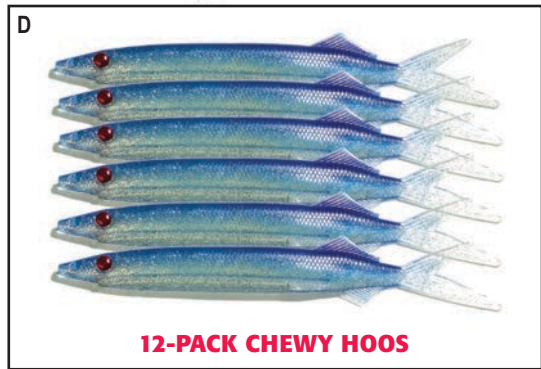

THESE THREE SPREADER BARS, trolled at 6 to 8 knots, have been very successful catching yellow fin, blue fin, big eye tuna and dorado.

TITANIUM SPREADER BARS

3' and 4' Titanium spreader bars are available separately (items D and E). Bars come with swivels attached, and are ready to rig.

FREE SHIPPING on all orders over \$150 - except for oversized items

TITANIUM BIRD & Spreader Bars

MOST POPULAR SPREADER

ALL OF THESE SPREADER BARS were used extensively in 2019 by Fisherman's Outfitter and selected captains on the east coast. These spreader bars prove to be very effective trolling at speeds 6-8 knots. The two chewy-hoo spreader bars (A & B) have been working great, especially where bally-hoo or half beaks are found. These bars are great for big eye, yellow fin, blue fin tuna, dorado, sailfish and marlin.