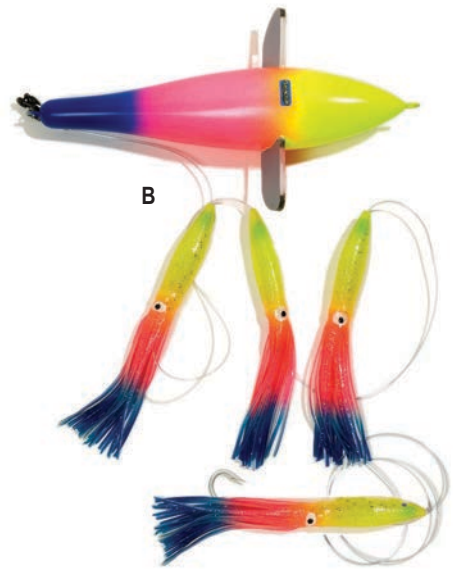

BOWLING PIN DAISY CHAIN TEASERS
(items D and E are custom rigged at Fisherman's Outfitter, with 30 feet of 600 lb. Momi leader and 500 lb. ball bearing snap swivels.)

FREE SHIPPING on all orders over \$150 - except for oversized items

FISHERMAN'S OUTFITTER

Custom Daisy Chains

BEST SELLERS

THE NEW CUSTOM OUTFITTER BIRD DAISY CHAINS are a very popular lure that is used world wide. The 13" bird daisy chains are made with a 13" bird and 13" squids. The 7" bird daisy chains are made with 7" birds and 9" squids. These daisy chains create lots of commotion in the water and will attract fish all day long.

CUSTOM DAISY CHAINS

KEY ITEM	DESCRIPTION	PRICE
A FOMPCDC	Outfitter Marauder Pin Chaser	\$119.99
OUTFITTER 13" Bird, 13" Squid Daisy Chains		
B FOBDCR-13	Outfitter Rainbow 13" Bird, 13" Squid Daisy Chain	\$99.99
C FOBDCBL-13	Outfitter Blue 13" Bird, 13" Squid Daisy Chain	\$99.99
D FOBDCB-13	Outfitter Black 13" Bird, 13" Squid Daisy Chain	\$99.99
E FOBDCGR-13	Outfitter Green 13" Bird, 13" Squid Daisy Chain	\$99.99
F FOBDCBS-13	Outfitter Brown Shrimp 13" Bird, 13" Squid Daisy Chain	\$99.99
OUTFITTER 7" Bird, 9" Squid Daisy Chains (not shown)		
G FOBDCR-7	Outfitter Rainbow 7" Bird, 9" Squid Daisy Chain	\$69.99
H FOBDCRED-7	Outfitter Red 7" Bird, 9" Squid Daisy Chain	\$69.99
I FOBDCBL-7	Outfitter Blue 7" Bird, 9" Squid Daisy Chain	\$69.99
J FOBDCB-7	Outfitter Black 7" Bird, 9" Squid Daisy Chain	\$69.99
K FOBDCGR-7	Outfitter Green 7" Bird, 9" Squid Daisy Chain	\$69.99
L FOBDCBS-7	Outfitter Brown Shrimp 7" Bird, 9" Squid Daisy Chain	\$69.99