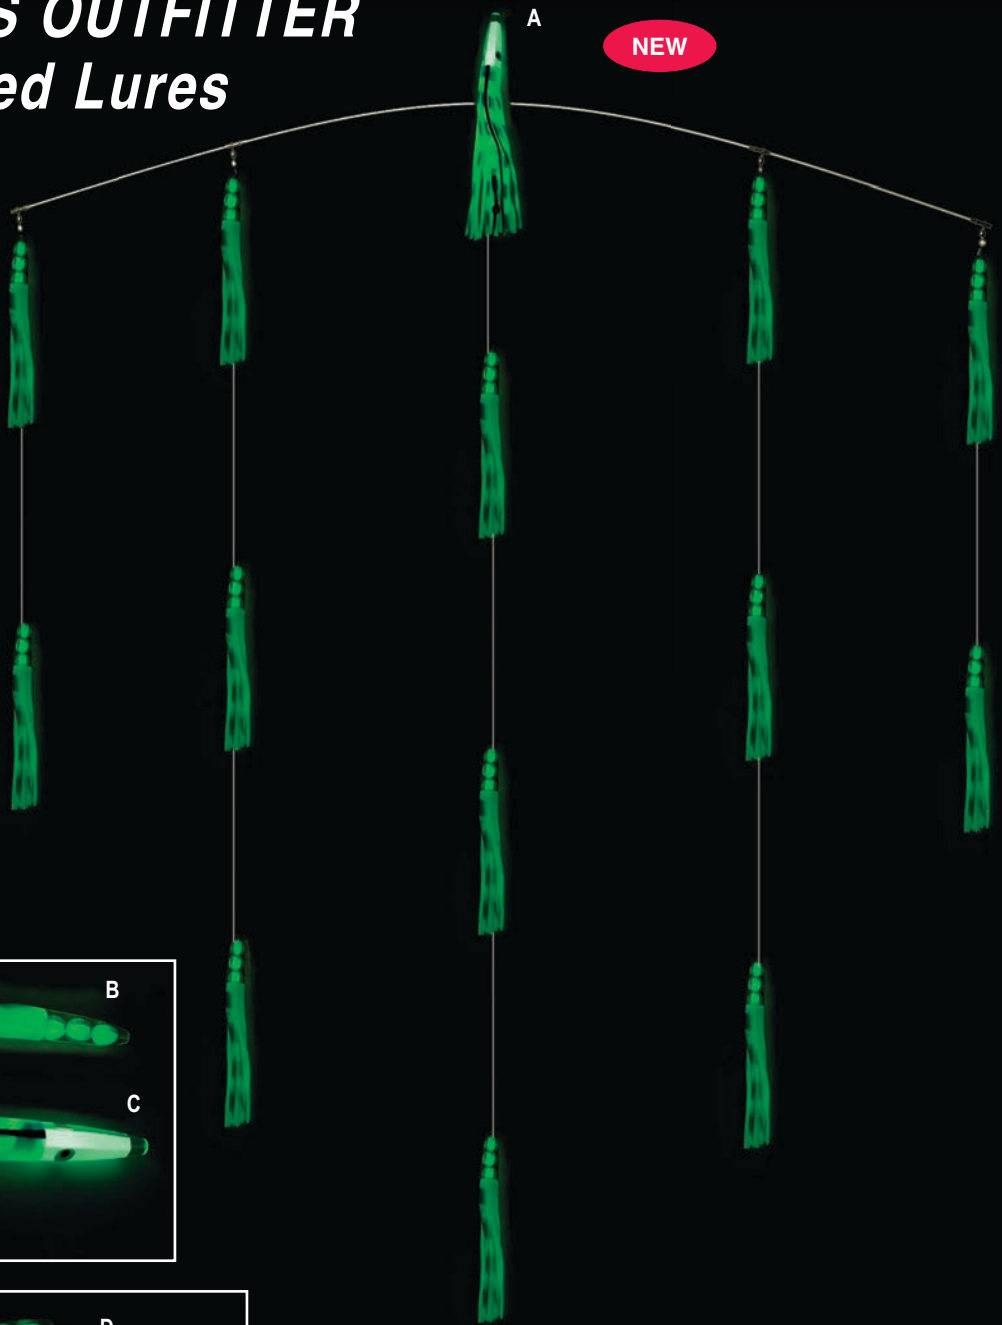

FREE SHIPPING on all orders over \$150 - except for oversized items

FISHERMAN'S OUTFITTER

Custom Rigged Lures

#1 BAR FOR BIG EYE TUNA
IN THE CANYONS

KEY ITEM	MFG	DESCRIPTION	PRICE
OUTFITTER CUSTOM LURES			
A	MFGGLO48-14-9	Outfitter 42" Bar, 14 Glow Machines with Bag	\$179.99
B	MFGGLO-9	Montauk Montauk Fishing Gear 9" Glow Machine	\$12.99
C	MFGGLO-12	Montauk Montauk Fishing Gear 12" Glow Machine	\$14.99
D	MFGGLODC	Outfitter Custom Rigged Daisy Chain, 4- 9"; 1-12"	\$59.99
E	MFGGLO9R	Montauk 9" Rigged Glow Machine	\$24.99
F	MFGGLO12R	Montauk 12" Rigged Glow Machine	\$24.99

NEW GLO GET-EM MACHINE LURES

are a great addition to our custom spreader bars, daisy chains, and single rigged lures. All these lures glow and have been very productive, especially in the canyons.

THESE PLAY ACTION BIRDS COME IN 13" AND 7"