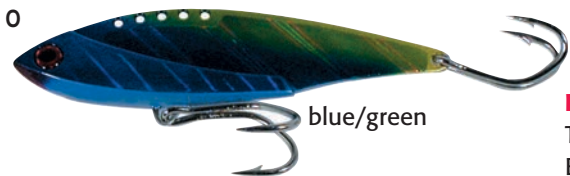

blue/green

O

BRAIDRUNNER

The new Braidrunner offered by Braid Products is the most advanced sub-surface trolling lure of its kind on the market today. This 7" stainless steel trolling lure produces a fish-attracting flash and vibrating action like no other trolling lure—Period!