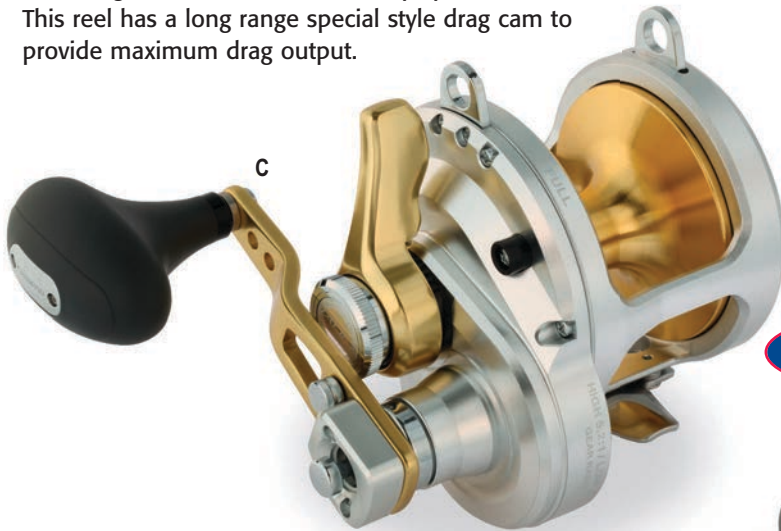

TLDII50LRSA

TIAGRA 2-SPEED SERIES

The 2-speed Tiagra reels feature cold-forged aluminum spools as well as machined aluminum frames cut from solid aluminum pipe stock for incredibly strong, rigid frame with no flex. Fitted with 4-A-RB ball bearings, (6 in the 130 model), and treated with Shimano's Permalube, these bearings not

only last up to ten times longer than standard bearings, but also provide the reel with unparalleled free spool for quick drop backs and exceptional live bait presentation. The side plate screws are chrome-plated to resist corrosion in the harsh marine environment that anglers often encounter. All reels are equipped with offset ergonomic power handle that allows for natural hand, arm, and wrist movement. Constructed of Septon, the grip material, is not only soft to the touch, but also retains all gripping capabilities when wet.

TIAGRA 30WLRSA

BEST SELLERS

TIAGRA 50WLRSA

BEST SELLERS

TIAGRA 130A

KEY ITEM	MFG	WT	LINE CAPACITY	LOW GEAR	HI GEAR	PRICE
TALICA SERIES						
TAL12II	SHIMANO	25.7 oz	65/400 yds	3.1:1	5.7:1	\$549.99
TAL16II	SHIMANO	26.5 oz	80/430 yds	3.1:1	5.7:1	\$549.99
C TAL20II	SHIMANO	32.3 oz	80/570 yds	2.3:1	5.2:1	\$629.99
TAL25II	SHIMANO	33.2 oz	100/470 yds	2.3:1	5.2:1	\$649.99
CALCUTTA SERIES						
D CT-400B	SHIMANO	11.7 oz	14/260 17/200 20/160		5:1	\$239.99
CT-700B	SHIMANO	18.2 oz	17/420 20/310 25/240		4.7:1	\$309.99
TRINIDAD						
TN16NA	SHIMANO	19.3 oz	50/370 yds		6.2:1	\$479.99
TN16A	SHIMANO	19.4 oz	50/530 yds		6.2:1	\$479.99
TN20A	SHIMANO	19.8 oz	65/375 yds		6.2:1	\$489.99
E TN30A	SHIMANO	20.5 oz	65/515 yds		6.2:1	\$499.99

TALICA SERIES

The new Talica reel is a very powerful reel for its size. It is designed to be used with heavy Spectra Braid. This reel has a long range special style drag cam to provide maximum drag output.