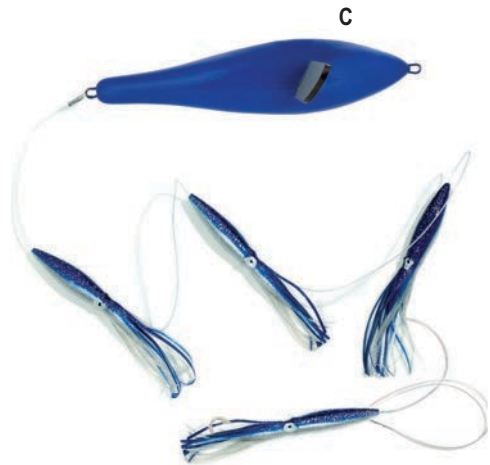

FISHERMAN'S OUTFITTER

Custom Daisy Chains

BEST SELLERS

THE NEW CUSTOM OUTFITTER BIRD DAISY CHAINS are a very popular lure that is used world wide. The 13" bird daisy chains are made with a 13" bird and 13" squids. The 7" bird daisy chains are made with 7" birds and 9" squids. These daisy chains create lots of commotion in the water and will attract fish all day long.

CUSTOM DAISY CHAINS

KEY ITEM	DESCRIPTION	PRICE
A FOMPCDC	Outfitter Marauder Pin Chaser	$119.99
OUTFITTER 13" Bird, 13" Squid Daisy Chains		
B FOBDCR-13	Outfitter Rainbow 13" Bird, 13" Squid Daisy Chain	$99.99
C FOBDCBL-13	Outfitter Blue 13" Bird, 13" Squid Daisy Chain	$99.99
D FOBDCB-13	Outfitter Black 13" Bird, 13" Squid Daisy Chain	$99.99
E FOBDCGR-13	Outfitter Green 13" Bird, 13" Squid Daisy Chain	$99.99
F FOBDCBS-13	Outfitter Brown Shrimp 13" Bird, 13" Squid Daisy Chain	$99.99
OUTFITTER 7" Bird, 9" Squid Daisy Chains (not shown)		
G FOBDCR-7	Outfitter Rainbow 7" Bird, 9" Squid Daisy Chain	$69.99
H FOBDCRED-7	Outfitter Red 7" Bird, 9" Squid Daisy Chain	$69.99
I FOBDCBL-7	Outfitter Blue 7" Bird, 9" Squid Daisy Chain	$69.99
J FOBDCB-7	Outfitter Black 7" Bird, 9" Squid Daisy Chain	$69.99
K FOBDCGR-7	Outfitter Green 7" Bird, 9" Squid Daisy Chain	$69.99
L FOBDCBS-7	Outfitter Brown Shrimp 7" Bird, 9" Squid Daisy Chain	$69.99

VERY PRODUCTIVE LURE FOR TUNA, MAHI & WAHOO