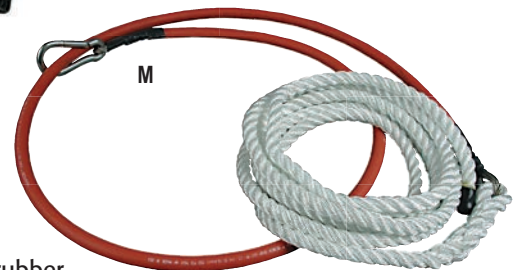

M

NEW

C

8 FT. & 10 FT. 2-PIECE HARPOON

We are now offering our own custom 8 ft. and 10 ft. 2-piece harpoon. This harpoon is made with the same components as our single piece harpoon. We think that you will be very happy with this new product and price! This also comes with a FREE 2-piece bag.