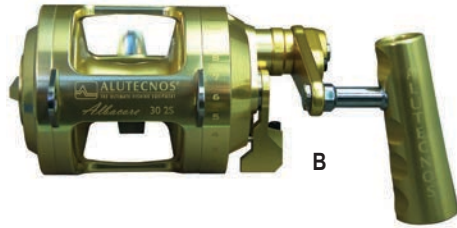

SHIMANO SARAGOSA

SHIMANO SPHEROS

SHIMANO TWIN POWER

FREE SHIPPING on all orders over \$150 - except for oversized items

ROD & REEL COMBOS

KEY ITEM	MFG	DESCRIPTION	PRICE
FISHERMAN'S OUTFITTER COMBOS			
A	FOCOMTLD30IIA	Shimano TLD30 2-Speed Combo	\$659.99
B	FOCOMTLD50IILRSA	Shimano TLD50 2-Speed LRSA Combo	\$759.99
C	FOCOMTAL16II-66XH	Shimano Terez 6' 6" XH 65-200 lb. Rod with Shimano Talica 16 2-Speed Reel Combo	\$829.99
D	FOCOMTAL20II-66XXH	Shimano Terez 6' 6" XXH 80-200 lb. Rod with Shimano Talica 20 2-Speed Reel Combo	\$999.99

OTHER COMBOS ARE AVAILABLE WITH SPECIAL PRICING. PLEASE CALL US 1-800-500-TUNA

A

B

C

D

NEW

NEW SHIMANO TEREZ RODS

These new Shimano Terez rods feature Spiral X + High-Power X Blanks + Heavy Duty Aluminium Reel Seats

A

B

C

E, F

KEY ITEM	PRICE
SHIMANO REEL & F.O. ROD	
A SHMTI30WLRSA	\$599.99
E ST56HRAB30-80	\$389.99

KEY ITEM	PRICE
ALUTECNOS REEL & F.O. ROD	
B ALT3000A 2Speed	\$759.99
E ST56HRAB30-80	\$389.99
COMBO PRICE	\$1082.99

KEY ITEM	PRICE
OKUMA REEL & F.O. ROD	
C MK30II-2 Speed	\$519.99
E ST56HRAB30-80	\$389.99
COMBO PRICE	\$843.99

KEY ITEM	PRICE
SHIMANO REEL & F.O. ROD	
A SHMTI50WLRSA	\$699.99
F ST56XXHRAB50-130	\$399.99