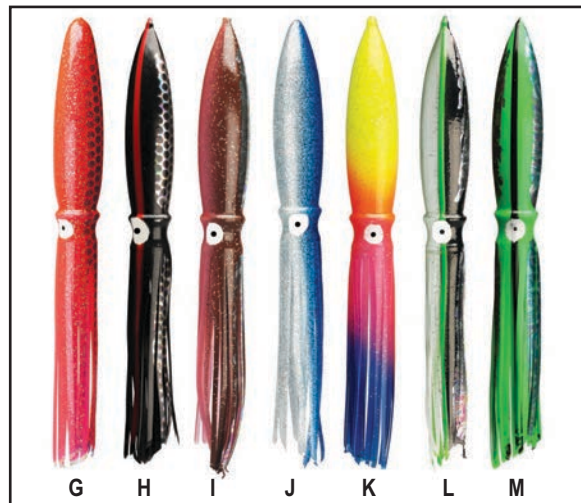

SPECIFY COLOR WHEN ORDERING

Fathom Offshore accessories are a great addition to our product line. The stainless trolling hooks have become the go-to hook for the serious offshore angler.

The hooksets are built with 49 strand 7x7 aircraft cable, ranging from 480 to 920 lb. This is the absolute strongest connection for all of your trolling lures. Rubber bands, chafe tube, shrink wrap and hookset locks are all you will need when rigging your trolling lures.

FREE SHIPPING on all orders over \$150 - except for oversized items

TITANIUM Bird & Spreader Bars

Ongoing developments in the design of artificial squids and lures continue to make the sport more satisfying for all big game fishermen. Our selection of Fisherman's Outfitter squids, lures and rigs represents the most effective, high-quality product on the market today. Many are custom products available only through Fisherman's Outfitter.

4' BAR 15-18" SQUID W/BAG
48" Fisherman's Outfitter Custom Squid Rig.

Refer to the Squid Color Chart below and order by letter.

Welcome to our Spreader Bars and Lure Pages!

BEST SELLER

36" TITANIUM BIRD BAR 8-13" SQUID

Single Bird Rigged on a 36" Fisherman's Outfitter Titanium Bird Bar with 8-13" Squid!

Good for both fast and slow trolling, items B and C are Outfitter Custom Spreader Rigs with Fisherman's Outfitter Titanium Bird Bars. Combining the teasing power of birds that create tremendous commotion with the proven attraction of Outfitter squids, these are deadly rigs!