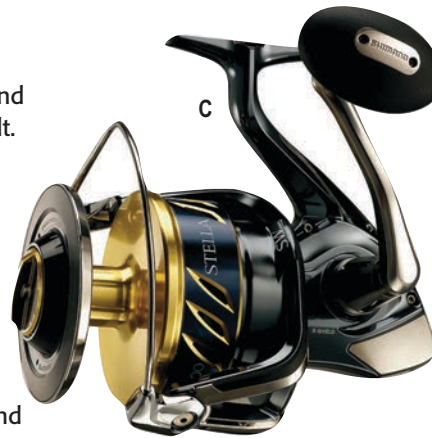

STELLA

These new reels are the most powerful and toughest reels that Shimano has ever built. The braided line capacity and the unbelievable drag system makes these reels like no other on the market in today's fishing world. The smoothness of the Xtough Drag is designed to control the vigorous tuna and other large fish. You will never want or need another spinning reel after you fish with one of these. All other sizes and info can be found on our website at www.fishermansoutfitter.com.