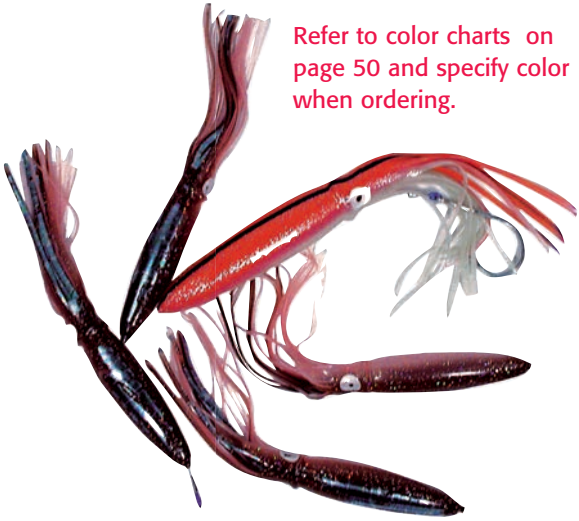

C

Refer to color charts on page 50 and specify color when ordering.