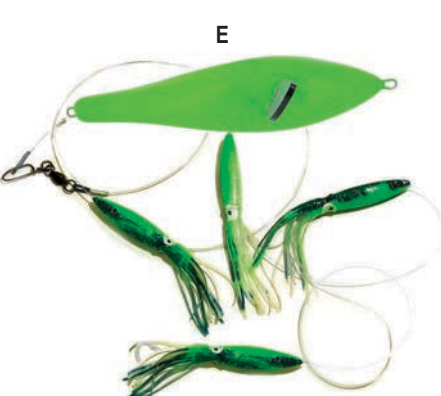

FISHERMAN'S OUTFITTER

Custom Daisy Chains

BEST SELLERS

THE NEW CUSTOM OUTFITTER BIRD DAISY CHAINS are a very popular lure that is used world wide. The 13" bird daisy chains are made with a 13" bird and 13" squids. The 7" bird daisy chains are made with 7" birds and 9" squids. These daisy chains create lots of commotion in the water and will attract fish all day long.

CUSTOM DAISY CHAINS

KEY ITEM	DESCRIPTION	PRICE
A FOMPCDC	Outfitter Marauder Pin Chaser	$119.99
OUTFITTER 13" Bird, 13" Squid Daisy Chains		
B FOBDCR-13	Outfitter Rainbow 13" Bird, 13" Squid Daisy Chain	$99.99
C FOBDCBL-13	Outfitter Blue 13" Bird, 13" Squid Daisy Chain	$99.99
D FOBDCB-13	Outfitter Black 13" Bird, 13" Squid Daisy Chain	$99.99
E FOBDCGR-13	Outfitter Green 13" Bird, 13" Squid Daisy Chain	$99.99
F FOBDCBS-13	Outfitter Brown Shrimp 13" Bird, 13" Squid Daisy Chain	$99.99
OUTFITTER 7" Bird, 9" Squid Daisy Chains (not shown)		
G FOBDCR-7	Outfitter Rainbow 7" Bird, 9" Squid Daisy Chain	$69.99
H FOBDCRED-7	Outfitter Red 7" Bird, 9" Squid Daisy Chain	$69.99
I FOBDCBL-7	Outfitter Blue 7" Bird, 9" Squid Daisy Chain	$69.99
J FOBDCB-7	Outfitter Black 7" Bird, 9" Squid Daisy Chain	$69.99
K FOBDCGR-7	Outfitter Green 7" Bird, 9" Squid Daisy Chain	$69.99
L FOBDCBS-7	Outfitter Brown Shrimp 7" Bird, 9" Squid Daisy Chain	$69.99