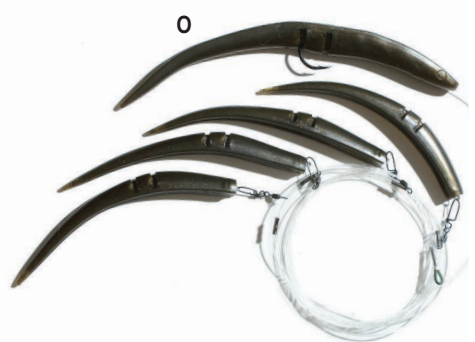

CUSTOM RIGGED SLUGGOS

These sluggos are rigged with 130 lb. fluoro carbon and Owner Jobu hooks, along with a 2 oz. sinker. We feel this lure will continue to be a winner for 2020.

KEY ITEM	DESCRIPTION	PRICE
SLUGGO LURE PACKS		
A	FOS9-8 8 Pack, 9" Sluggos	$19.99
B	FOS12-3 3 Pack, 12" Sluggos	$19.99
9" RIGGED SLUGGOS		
C	FOSS9R 9" Single Sluggo, Eel Skin	$19.99
D	FOSE9R 9" Single Sluggo, Squid	$19.99
E	FOSP9R 9" Single Sluggo, Pink	$19.99
F	FOSB9R 9" Single Sluggo, Black	$19.99
G	FOSW9R 9" Single Sluggo, White	$19.99
12" RIGGED SLUGGOS		
H	FOSB12R 12" Single Sluggo, Black	$19.99
I	FOSS12R 12" Single Sluggo, Squid	$19.99
J	FOSE12R 12" Single Sluggo, Pink	$19.99
K	FOSW12R 12" Single Sluggo, Eel Skin	$19.99
L	FOSP12R 12" Single Sluggo, White	$19.99
SLUGGO DAISY CHAINS		
M	FOSDCB Custom Rigged Daisy Chain, Black	$39.99
N	FOSDCW Custom Rigged Daisy Chain, White	$39.99
O	FOSDCE Custom Rigged Daisy Chain, Eel Skin	$39.99
P	FOSDCS Custom Rigged Daisy Chain, Squid	$39.99
Q	FOSDCP Custom Rigged Daisy Chain, Pink	$39.99