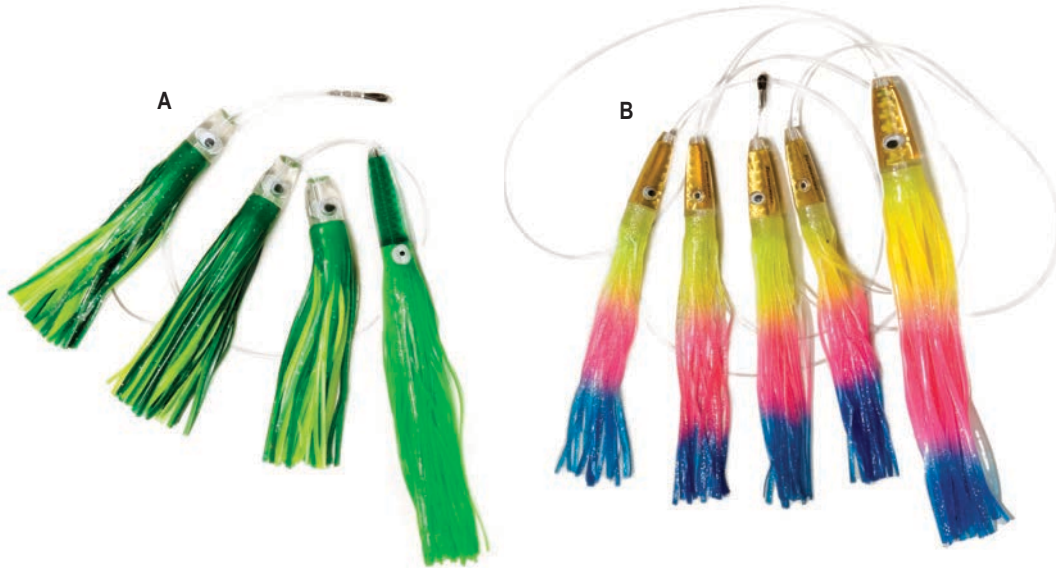

ILAND LURE CHEWY-HOO

Hook baits for the Chewy-hoo spreader bars, A-B.

MINI MACHINES are very good lures to use as daisy chains, single rigged, or rigged with ballyhoo. All single lures can be custom rigged.

FREE SHIPPING on all orders over \$150 - except for oversized items

FISHERMAN'S OUTFITTER Daisy Chains and Lure Packs

A great selection of custom-rigged daisy chains for bluefin, yellowfin, albacore, big eye and dorado.