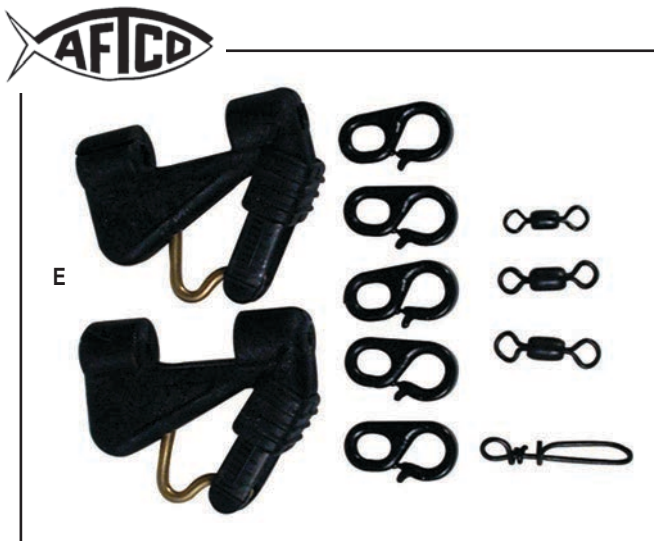

ACCESSORIES

BOSTON BIG GAME KITE

This kite is the easiest kite to fly - a great kite for medium to large baits.

KITE CLIP

This kite clip eliminates the need for swivels on your kite line. You can also place this kite clip wherever you need to by simply attaching your kite line wherever you want it, with no hassles.