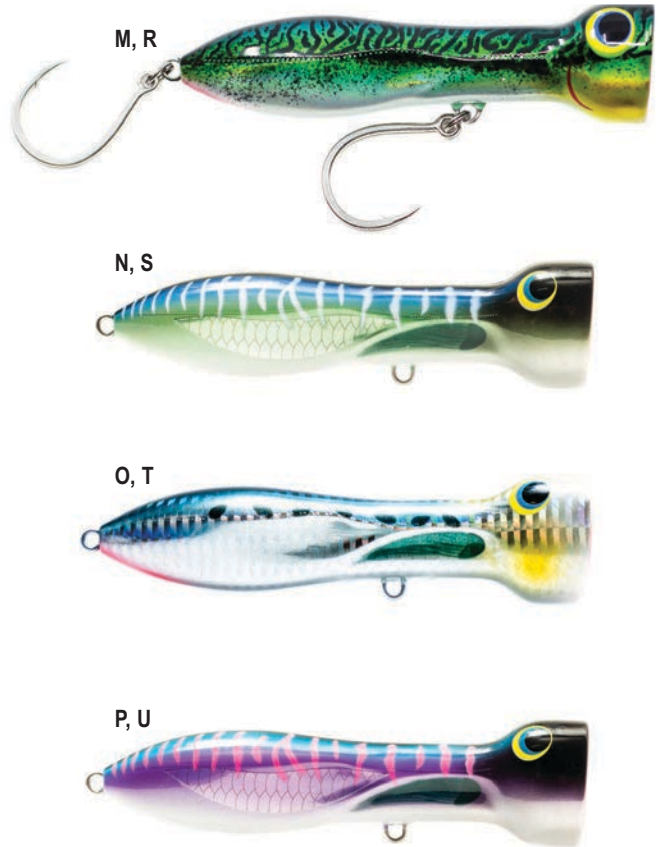

NOMAD CHUG NORRIS

The all new, **Nomad DTX220LRS** Lures are the ultimate, super-strong, super-fast and straight running offshore diving baits. The LRS designation stands for Long Range Special, perfect for hard fighting pelagics like tuna and wahoo. Featuring a newly designed Full Matrix Plate Internal Construction and patent pending Autotune System, these lures can be trolled 4-14 knots. The Nomad DTX220LRS have reinforced, super-strong tails and bodies and are fitted with double, 13/0 heavy duty single hooks and heavy duty rings.

NOMAD SINKING LURES - 6.5 INCH, 3.75 oz			
KEY ITEM	DESCRIPTION	TROLLING DEPTH	PRICE
A DTXMS165-SGM	Green Mackerel	34 ft.	$31.99
B DTXMS165-SM	Spanish Mackerel	34 ft.	$31.99
C DTXMS165-SAR	Sardine	34 ft.	$31.99
D DTXMS165-PM	Pink Mackerel	34 ft.	$31.99
NOMAD SINKING LURES - 8 INCH, 5.5 oz			
E DTXMS200-SGM	Green Mackerel	40 ft.	$38.99
F DTXMS200-SM	Spanish Mackerel	40 ft.	$38.99
G DTXMS200-SAR	Sardine	40 ft.	$38.99
H DTXMS200-PM	Pink Mackerel	40 ft.	$38.99
NOMAD SINKING LURES - 9 INCH, SINKING			
I DTXMS220LRS-SGM	Green Mackerel	50 ft.	$54.99
J DTXMS220LRS-SM	Spanish Mackerel	50 ft.	$54.99
K DTXMS220LRS-SAR	Sardine	50 ft.	$54.99
L DTXMS220LRS-PM	Pink Mackerel	50 ft.	$54.99

NOMAD CASTING POPPER LURES - 6 INCH, 3 oz		
KEY ITEM	DESCRIPTION	PRICE
M CHUGP150-SGM	Green Mackerel	$31.99
N CHUGP150-SM	Spanish Mackerel	$31.99
O CHUGP150-SAR	Sardine	$31.99
P CHUGP150-PM	Pink Mackerel	$31.99
Q CHUGP150-WTG	White Glow (not shown)	$31.99
NOMAD CASTING POPPER LURES - 7 INCH, 4.25 oz		
R CHUGP180-SGM	Green Mackerel	$39.99
S CHUGP180-SM	Spanish Mackerel	$39.99
T CHUGP180-SAR	Sardine	$39.99
U CHUGP180-PM	Pink Mackerel	$39.99
V CHUGP180-WTG	White Glow (not shown)	$39.99