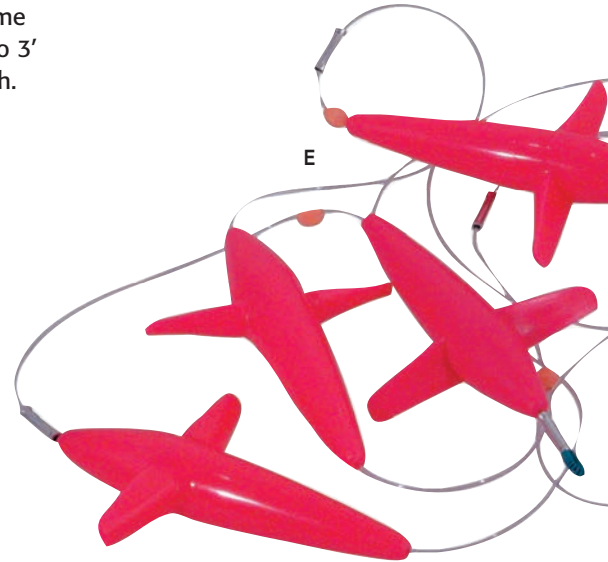

PLAY ACTION PRODUCTS

Play Action makes the best teasers available today, bar none! Careful attention to appearance, action, durability and attractiveness to the fish all impact design and manufacturing of these products. At 20", the Big Kahuna is the "grand master" teaser for all big game fish, producing a rattle loud enough to draw fish from extreme depths. Bowling Pins are designed to move erratically side-to-side at a depth of 1 to 3' below the surface, while the Flock of Birds flutter on the surface like fleeing bait fish.

KEY ITEM	MFG	DESCRIPTION	PRICE
PLAYACTION			
A	PACBK20GYB	PLAYACTION Custom Big Kahuna Teaser-green, yellow, blue 20 inch	$99.99
B	PACBK20BPW	PLAYACTION Custom Big Kahuna Teaser-blue, pink, white, black 20 inch	$99.99
C	PACBK20WBB	PLAYACTION Custom Big Kahuna Teaser-white, blue, black 20 inch	$99.99
D	PACBK20BP	PLAYACTION Custom Big Kahuna Teaser-black, purple 20 inch	$99.99