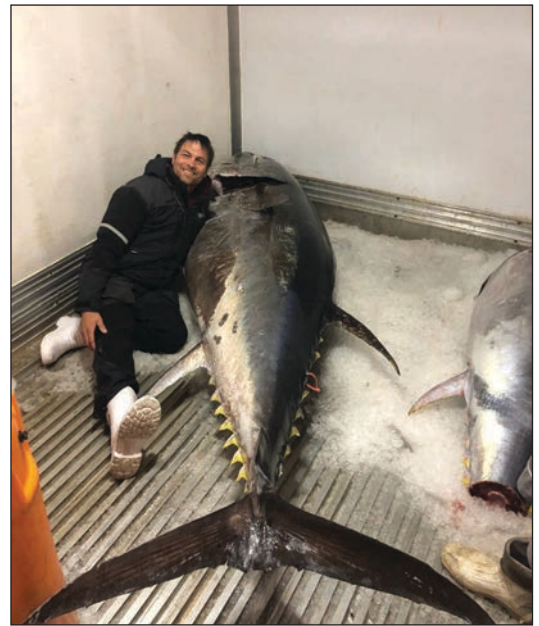

BEST SELLER

I

BEST SELLERS

See page 65 for our custom rigged Captain's shark kit.

All custom shark rigs come with new non-offset, non-stainless shark hooks.

LASTS 12 HOURS

THE PERFECT STANDUP TUNA OR SHARK COMBO