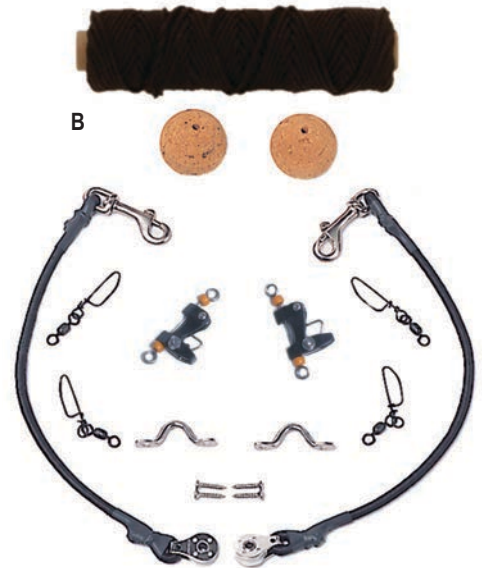

ACCESSORIES

Tigress Outrigger accessories have been sold in our stores for three years. They are made with all of the finest components and are very durable in the salt water environment.

BEST SELLERS