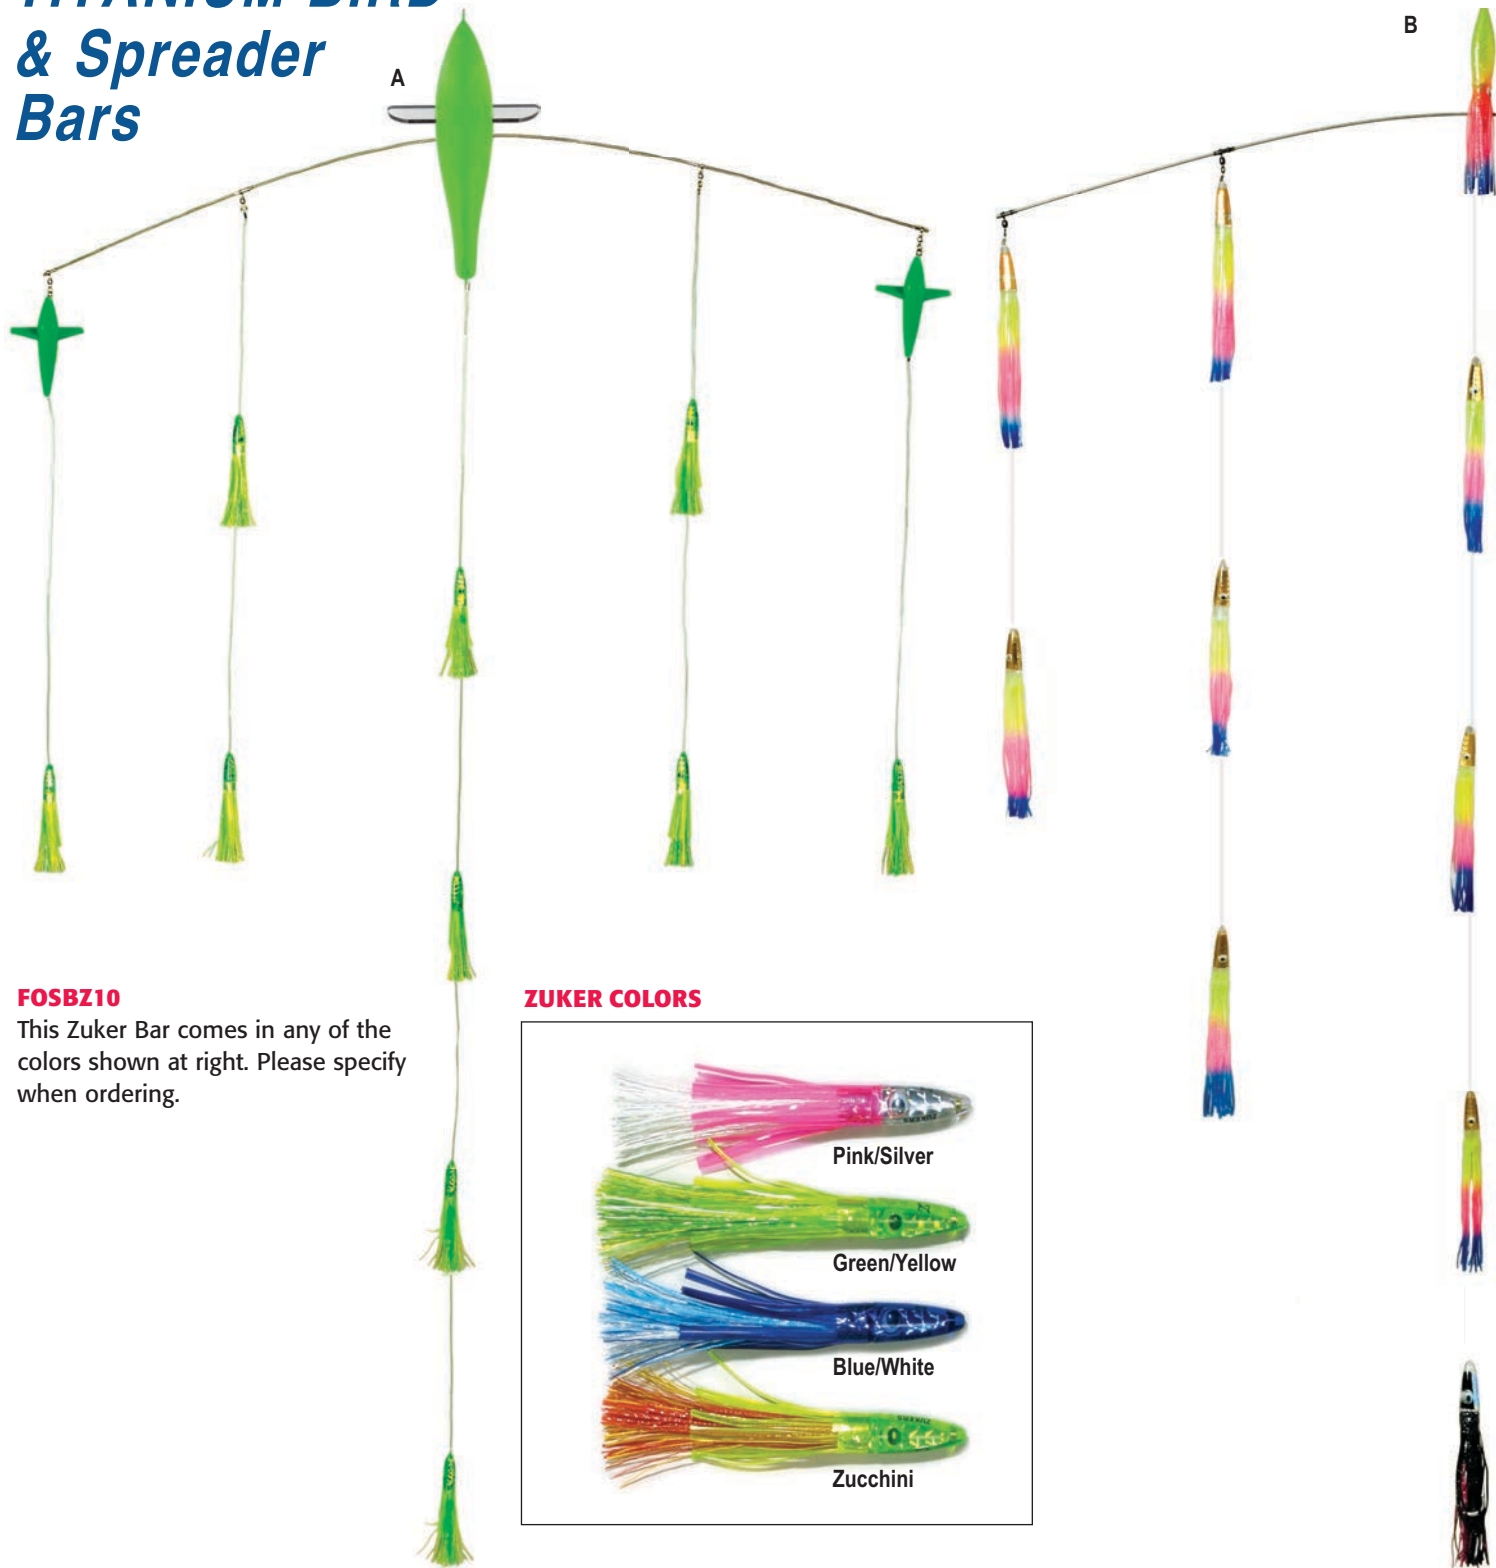

TITANIUM BIRD & Spreader Bars

FOSBZ10

This Zuker Bar comes in any of the colors shown at right. Please specify when ordering.

ZUKER COLORS