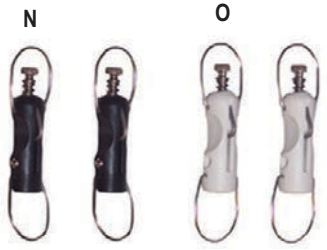

ACCESSORIES

KEYITEM	MFG	DESCRIPTION	PRICE	
ACCESSORIES				
A	HL1	HAL	Hal Lock, Single Outrigger Pully	\$29.99
B	HL2	HAL	Hal Lock, Double Outrigger Pully	\$47.99
C	HL3	HAL	Hal Lock, Tripple Outrigger Pully	\$69.99
D	TI88632	TIGRESS	12" Single Stainless Roller	\$25.99
E	TI88636	TIGRESS	12" Double Stainless Roller	\$34.99
F	TI88624	TIGRESS	12" Glass Ring	\$14.99
G	TI88639	TIGRESS	16" Tripple Stainless Roller	\$54.99
H	TI88667	TIGRESS	Stainless Pad Eyes	\$8.99
I	TI88671	TIGRESS	100 Black Braid	\$18.99
J	TI88652	TIGRESS	1-1/4 Cork Stops - 1 pair	\$7.99
K	TI88654	TIGRESS	1-3/4 Cork Stops - 1 pair	\$9.99
L	TI88690	TIGRESS	1-1/4 Black Plastic Stops - 1 pair	\$7.99
M	TI88656	TIGRESS	Outrigger Release Clips - 1 pair	\$23.99
N	TI88695B	TIGRESS	EZ Outrigger Release Clips, Black - 1 pair	\$34.99
O	TI88695W	TIGRESS	EZ Outrigger Release Clips, White - 1 pair	\$34.99
P	RUHOC	RUPP	Rupp Heavy Duty Outrigger Clips - 1pr	\$69.99
Q	AFFLC	AFTCO	Flat Line Clip	\$36.99
R	AFRT	AFTCO	Roller Trollers - 1pr	\$69.99

**NEW
TACKLE BINDER
PAGE 82**

HAL LOCKS

Hal Lock outrigger pulleys are easy to use and very durable. After you set your lures out, just push the lever and your outrigger line will not slide down.

We supply a full line of Tigress outriggers and gear. Please call us for more info on Tigress outriggers, or go to www.tigressoutriggers.com

NEW

FREE SHIPPING on all orders over \$150 - except for oversized items

ACCESSORIES

KEY ITEM	MFG	DESCRIPTION	PRICE
DENNIS BRAID			
A	BRA30350	DENNIS BRAID Power Play Belt	\$179.99
B	BRA30800	DENNIS BRAID Power Play Harness	\$229.99
C	BRA30900	DENNIS BRAID Brute Buster Belt	\$139.99
D	BRA30975	DENNIS BRAID Brute Buster Harness	\$159.99
E	BRA30750	DENNIS BRAID Blue Fin Harness	\$189.99
F	BRA30500	DENNIS BRAID Fighting Harness	\$139.99
G	BRA30300	DENNIS BRAID Tuna Belt	\$139.99
H	BRA30150	DENNIS BRAID Drop Straps	\$31.99