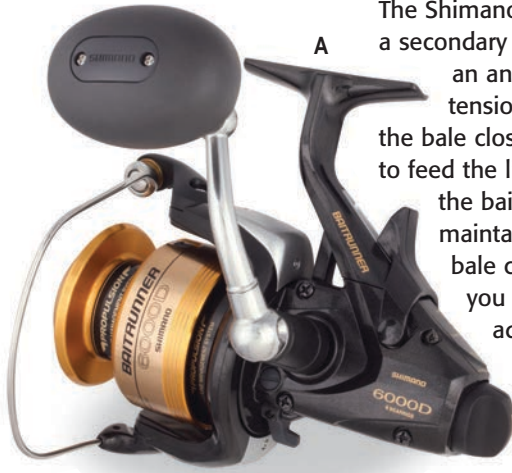

BEST SELLERS

TRINIDAD

The first time you catch a fish on the Trinidad, you'll be amazed at the combination of speed and power, and what that can mean in landing big fish. The new 6.2:1 speed, massive main gear and new power handle all work together to provide exceptional performance. If you want a reel with the power to grind on a tuna or get a big fish off the bottom, Trinidad is the right choice! The new Trinidad is lighter, smaller, and more compact. This is the best casting reel available.

FREE SHIPPING on all orders over \$150 - except for oversized items

SHIMANO Reels

SHIMANO®

BEST SELLER

BAITRUNNER SERIES

The Shimano Baitrunner provides a secondary drag system that allows an angler to feed out line in tension-controlled freespool with the bale closed. This enables the angler to feed the line out, let the fish take the bait and run, while still maintaining line control with the bale closed. The Baitrunner gives you the ultimate fishing advantage, whether you're dropping bait back to fish from your boat or working jetties for stripers.

THUNNUS CI4 BAITRUNNER

The new Thunnus CI4 Baitrunner is lightweight and has the power to stop big fish. This new reel is constructed with carbon materials that stand up to the high impact situations of all salt water fishing. They are up 7 oz. lighter than the older models without sacrificing any power in the reel. With the new drag system in the main drag and in the baitrunner drag the Thunnus CI4 is the most efficient spinning reel on the market today.