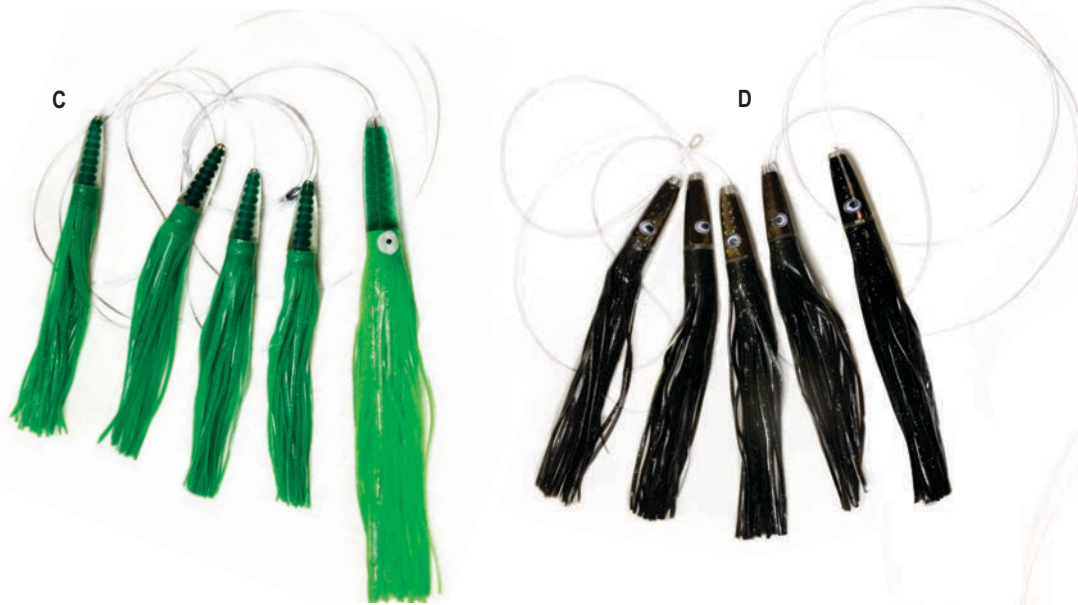

KEY ITEM	MFG	DESCRIPTION	PRICE
FISHERMAN'S OUTFITTER DAISY CHAINS			
A	FOTCHBHG	Outfitter Green Yellow Bonehead Daisy Chain, three 6"; one 12"	$49.99
B	FORAI	Outfitter Rainbow Magic Daisy Chain, four 9"; one 12"	$59.99
C	FOMGM	Outfitter Mini Green Machine Daisy Chain, four 9"; one 12"	$59.99
D	FOBM	Outfitter Black Magic Daisy Chain, five 9"	$59.99
E	FOGM	Outfitter Green Machine Daisy Chain, five 12"	$69.99