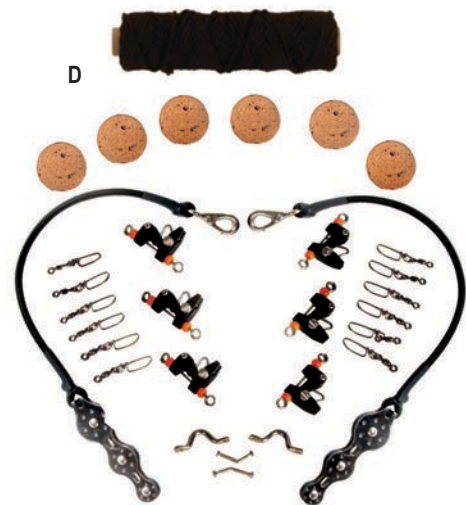

ACCESSORIES

Tigress Outrigger accessories have been sold in our stores for three years. They are made with all of the finest components and are very durable in the salt water environment.

BEST SELLERS

Tigress Outriggers and Gear Co. makes outriggers to fit all boats. With too many to list, please call us for a recommendation of size and price.

KEYITEM	MFG	DESCRIPTION	PRICE
A	TIGRESS	Deluxe Rigging Kit	$89.99
B	TIGRESS	Elite Rigging Kit	$129.99
C	TIGRESS	Ultimate Rigging Kit	$219.99
D	TIGRESS	Triple Rigging Kit	$289.99
E	TIGRESS	Complete Tagline Kit	$69.99
F	TIGRESS	Center Rigger Kit	$49.99
G	MOMOR400-50B	MOMOI Mono Outrigger Line, 400lb/50yd, Blue	$22.99
	MOMOR400-50BK	MOMOI Mono Outrigger Line, 400lb/50yd, Black	$22.99
	MOMOR400-50R	MOMOI Mono Outrigger Line, 400lb/50yd, Red	$22.99
	MOMOR400-50HV	MOMOI Mono Outrigger Line, 400lb/50yd, High Vis	$22.99