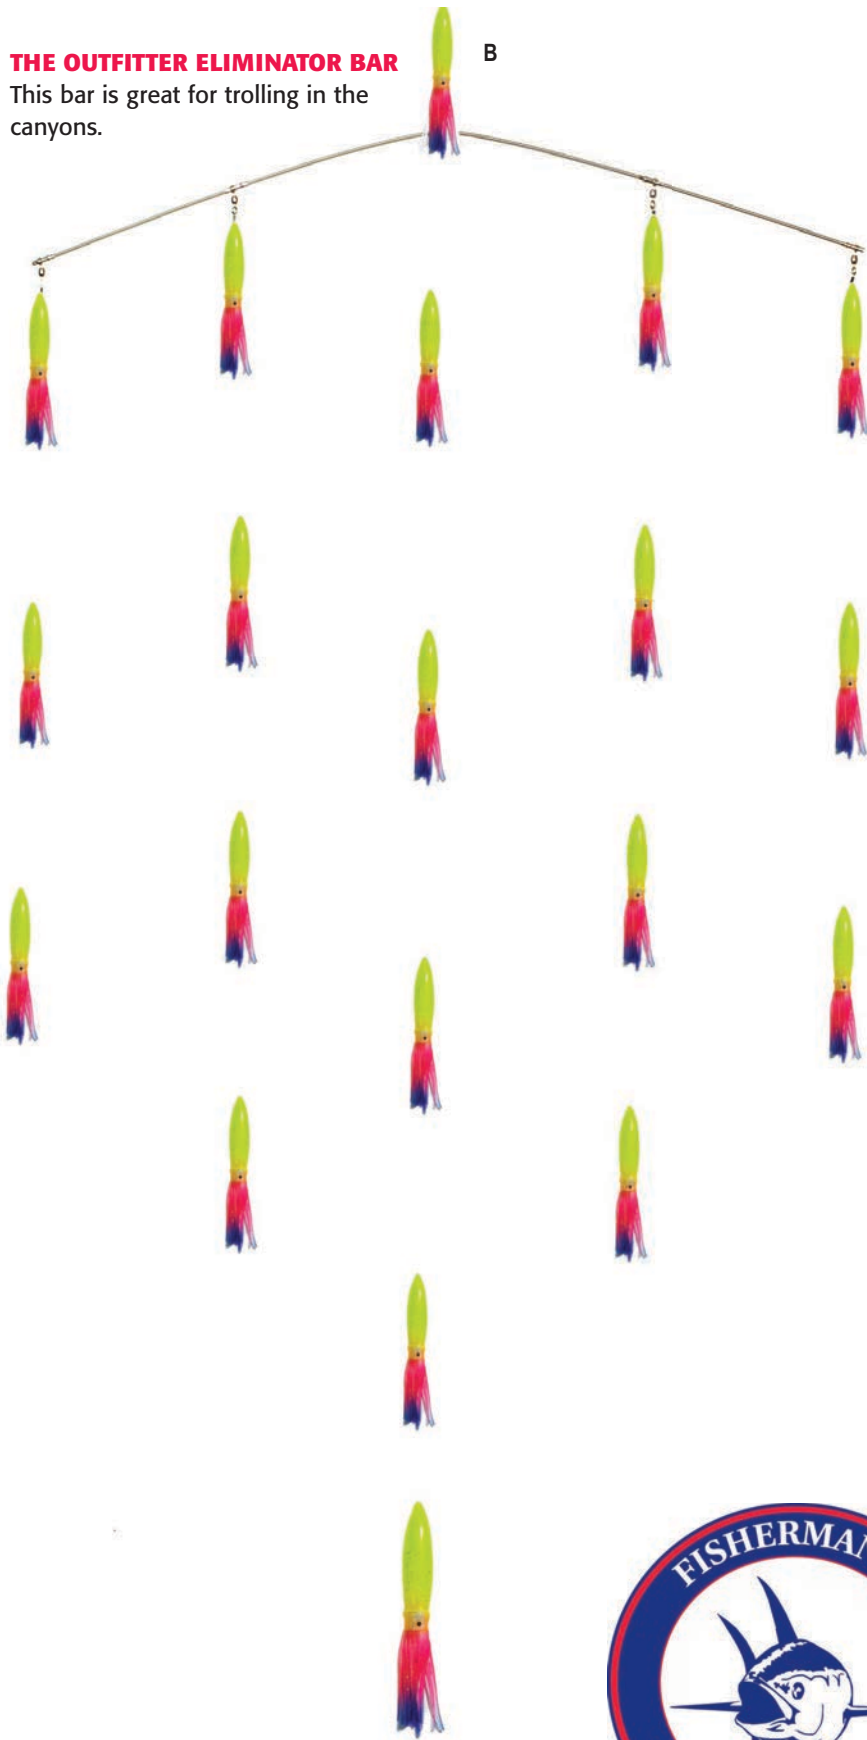

THE OUTFITTER ELIMINATOR BAR

This bar is great for trolling in the canyons.

B

NEW

OUTFITTER SQUIDS

C **6" INDIVIDUAL SQUIDS**

D **10 PACK 6" SQUIDS**

**SPECIFY COLOR BY NUMBER
WHEN ORDERING**