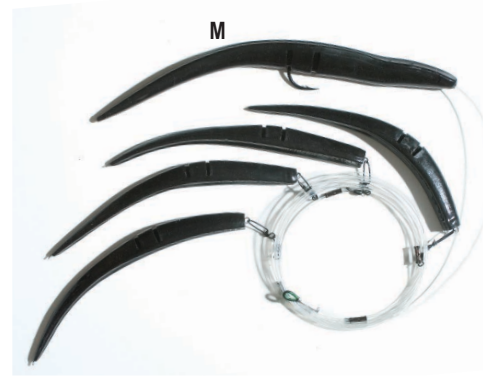

CUSTOM RIGGED SLUGGOS

These sluggos are rigged with 130 lb. fluoro carbon and Owner Jobu hooks, along with a 2 oz. sinker. We feel this lure will continue to be a winner for 2020.

KEY ITEM	DESCRIPTION	PRICE
SLUGGO LURE PACKS		
A	FOS9-8 8 Pack, 9" Sluggos	$19.99
B	FOS12-3 3 Pack, 12" Sluggos	$19.99
9" RIGGED SLUGGOS		
C	FOSS9R 9" Single Sluggo, Eel Skin	$19.99
D	FOSE9R 9" Single Sluggo, Squid	$19.99
E	FOSP9R 9" Single Sluggo, Pink	$19.99
F	FOSB9R 9" Single Sluggo, Black	$19.99
G	FOSW9R 9" Single Sluggo, White	$19.99
12" RIGGED SLUGGOS		
H	FOSB12R 12" Single Sluggo, Black	$19.99
I	FOSS12R 12" Single Sluggo, Squid	$19.99
J	FOSE12R 12" Single Sluggo, Pink	$19.99
K	FOSW12R 12" Single Sluggo, Eel Skin	$19.99
L	FOSP12R 12" Single Sluggo, White	$19.99
SLUGGO DAISY CHAINS		
M	FOSDCB Custom Rigged Daisy Chain, Black	$39.99
N	FOSDCW Custom Rigged Daisy Chain, White	$39.99
O	FOSDCE Custom Rigged Daisy Chain, Eel Skin	$39.99
P	FOSDCS Custom Rigged Daisy Chain, Squid	$39.99
Q	FOSDCP Custom Rigged Daisy Chain, Pink	$39.99