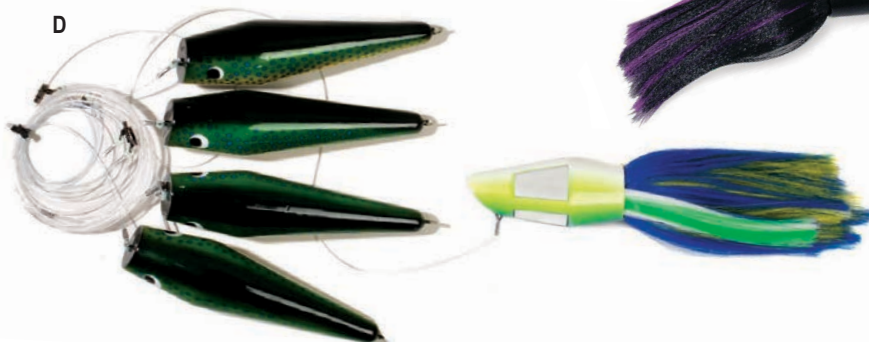

KEY ITEM	MFG	DESCRIPTION	PRICE
FO LURE PACKS			
A	FOSOMUPK6	Outfitter Custom rigged Sumo Jet 6-pack	$99.99
B	FODWT	Outfitter Tuna and Wahoo 5 pk., 20 oz, 12"	$209.99
C	FOSUMOB6	Outfitter Custom rigged Sumo Buddha lures, 6-pk	$129.99
D	FOBPDCTGY	Outfitter Bowling Pin Daisy Chain Teaser, Green/Yellow	$269.99
E	FOBPDCTBP	Outfitter Bowling Pin Daisy Chain Teaser, Blue/Purple	$269.99
F	FOLB210	Outfitter 2-pack Lure Bag, 10", BAG ONLY	$11.99
G	FOLB15	Outfitter 6-pack Lure Bag, 15", BAG ONLY	$28.99
H	FOLBL20	Outfitter 6-pack Lure Bag, 20", BAG ONLY (not shown)	$34.99
I	FOLBS10	Outfitter 6-pack Lure Bag, 10", BAG ONLY	$23.99

BOWLING PIN DAISY CHAIN TEASERS
(items D and E are custom rigged at Fisherman's Outfitter, with 30 feet of 600 lb. Momi leader and 500 lb. ball bearing snap swivels.)

FREE SHIPPING on all orders over $150 - except for oversized items