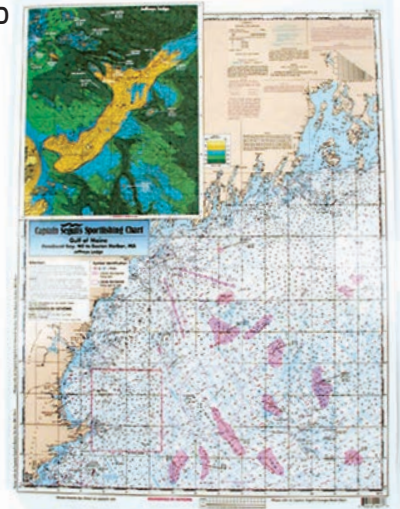

A

K INSULATED BAG

This insulated fish bag is easy to store. With the opening at the top, it measures 96" x 48". It's a great product to have on your boat to keep your fish on ice.

C

D

KEY ITEM	DESCRIPTION	PRICE
ACCESSORIES (LETTERS E THROUGH J ARE NOT SHOWN)		
A BOONE00110	BOONE Jumbo Monster Fish Bag 48" x 96"	\$499..99
B CA201	CAPTAIN SEAGULL Bathymetric Charts, Jeffrey's Ledge	\$21.99
C IC209	CAPTAIN SEAGULL Bathymetric Charts, Stellwagen to Wildcat to Cashes Ledge	\$21.99
D FOCSCGMM17	CAPTAIN SEAGULL Charts, Gulf of Maine, Mass. Bay, Jeffrey's Ledge and Stellwagen Bank	\$21.99
E BKL207	CAPTAIN SEAGULL Charts, Block Island to Long Island	\$21.99
F FOCSCFGPS18	CAPTAIN SEAGULL Charts, Nantucket Shoals to Montauk, south to 5 Fathom Bank off Cape May	\$21.99
G FOSCNG12	CAPTAIN SEAGULL Charts, Nantucket Shoals, George's Bank, BB, BC, BD Buoy	\$21.99
H HL203	CAPTAIN SEAGULL Charts, Hudson Canyon	\$21.99
I BW205	CAPTAIN SEAGULL Charts, Baltimore - Wilmington, to Tom's Canyon	\$21.99
J SH202	CAPTAIN SEAGULL Charts, Sandyhook to the Mud Hole and Monster Ledge	\$21.99
K FOTBL	FISHERMAN'S OUTFITTER Insulated Tuna Bag 94" x 48"	\$84.99