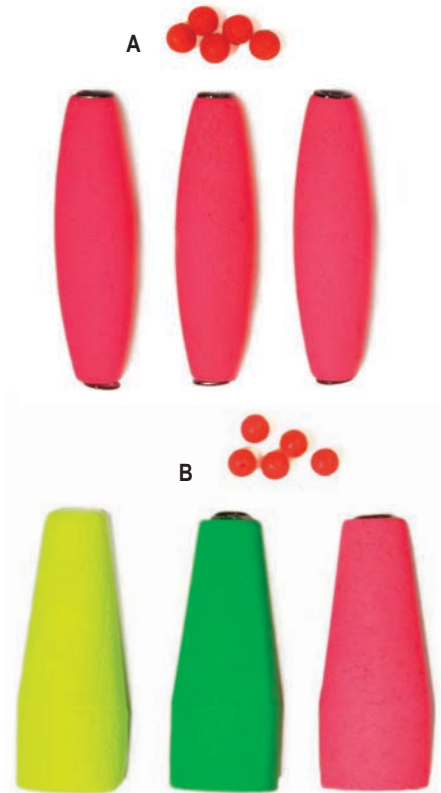

M

NEW

C

8 FT. & 10 FT. 2-PIECE HARPOON

We are now offering our own custom 8 ft. and 10 ft. 2-piece harpoon. This harpoon is made with the same components as our single piece harpoon. We think that you will be very happy with this new product and price! This also comes with a FREE 2-piece bag.

A, B FOCH6-8 HARPOON ONLY

Fisherman's Outfitter harpoons are made with 1-3/4" schedule 40 black anodized aluminum pipe. They come in two lengths - 6 and 8 feet. The complete harpoon setup includes a basket, 200 feet of line, an A-1 poly ball, steel shank, and a dart.

G

H

I

KEY ITEM	MFG	DESCRIPTION	PRICE
ACCESSORIES			
A	T188962	TIGRESS Small Weight Kite Floats, 3 pk	\$6.99
B	AFT-2	TIGRESS Medium Weight Kite Floats, 3 pk	\$7.99
		TIGRESS Large Weight Kite Floats, 3 pk	\$7.99
C	DBRKC	DUBRO Removable Kite Clip	\$14.99
D	BBGFCK	BBG Boston Big Game Kite	\$59.99
E	AFTKCC	AFTCO Kite Clip Kit	\$39.99
F	FOKR	FO 4'6" Kite Rod	\$59.99

ACCESSORIES

BOSTON BIG GAME KITE

This kite is the easiest kite to fly - a great kite for medium to large baits.

KITE CLIP

This kite clip eliminates the need for swivels on your kite line. You can also place this kite clip wherever you need to by simply attaching your kite line wherever you want it, with no hassles.