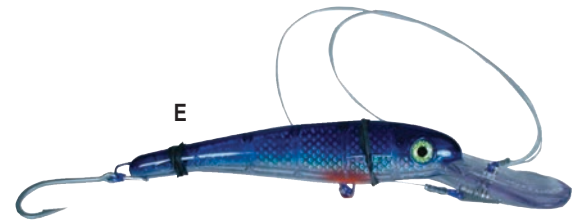

CUSTOM TROLLING LURES