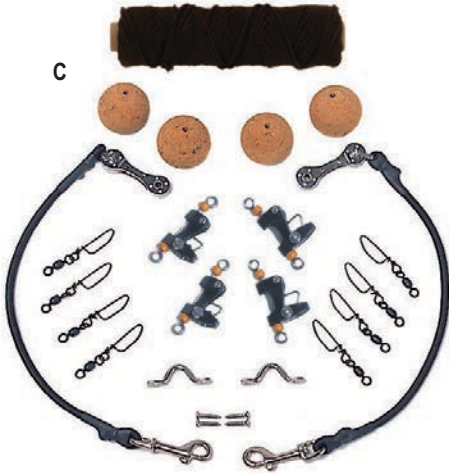

ACCESSORIES

Tigress Outrigger accessories have been sold in our stores for three years. They are made with all of the finest components and are very durable in the salt water environment.

BEST SELLERS