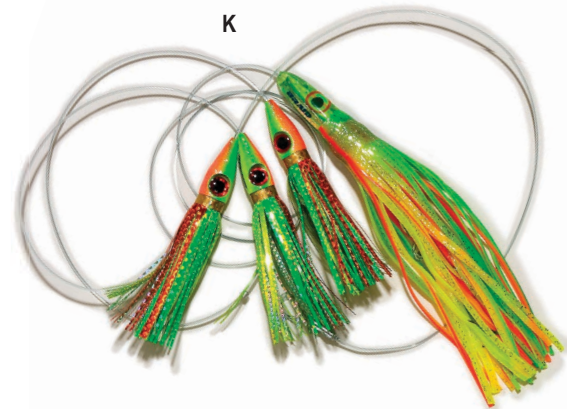

FREE SHIPPING on all orders over \$150 - except for oversized items

BRAID LURES & DAISY CHAINS

"Just Add Water!"

BEST SELLERS

All daisy chains include lure bag.

The following are the colors in which Fisherman's Outfitter is offering the Braidrunner: