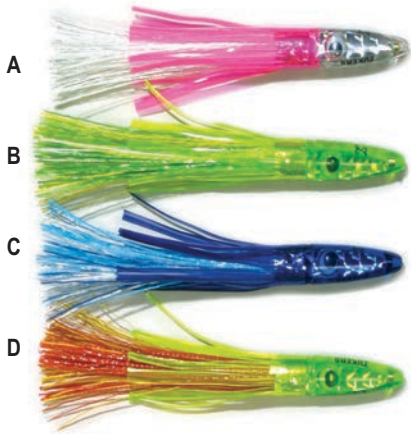

R

S

T

U

V

W

X

THESE LURES HAVE BEEN FISHED OVER AND OVER AGAIN BY THE TOP TOURNAMENT CAPTAINS AROUND THE WORLD, AND ARE AN EXCELLENT CHOICE FOR YELLOWFIN TUNA, STRIPED MARLIN, BLUE MARLIN, AND BLACK MARLIN.

For special orders, match any lure head with any color skirt from page 68-69.

BLACK BART Lures

ITEM	MFG	DESCRIPTION	PRICE
BLACK BART LURES - HEAVY TACKLE			
R	BBOZPRRAI	BLACK BART Oz Prowler, Rainbow, 8.5 oz, 13"	\$69.99
S	BBSPJLG	BLACK BART Super Pro Jet, Lumo Green, 6 oz, 13"	\$59.99
T	BBRPPBPS	BLACK BART RPP, Black Purple Silver, 5.5 oz, 13"	\$59.99
U	BBSCGYB	BLACK BART Striper Candy, Green Yellow Black, 7.7 oz, 12"	\$59.99
V	BBSTPBPSI	BLACK BART St Thomas Prowler, Blue Pink Silver, 6 oz, 13"	\$69.99
W	BBHBBGS	BLACK BART Hot Breakfast, Blue Gold Silver, 6 oz, 13"	\$59.99
X	BB1656LABPS	BLACK BART 1656 Large Angle, Blue Purple Silver, 8.5 oz, 13.5"	\$69.99

FREE SHIPPING on all orders over \$150 - except for oversized items

ZUKER LURES & DAISY CHAINS

A great selection of custom-rigged Daisy Chains for dorado, albacore, bigeye, yellowfin and bluefin tuna. The Zuker lures and daisy chains come in four colors, and are 6" and 8" in length.