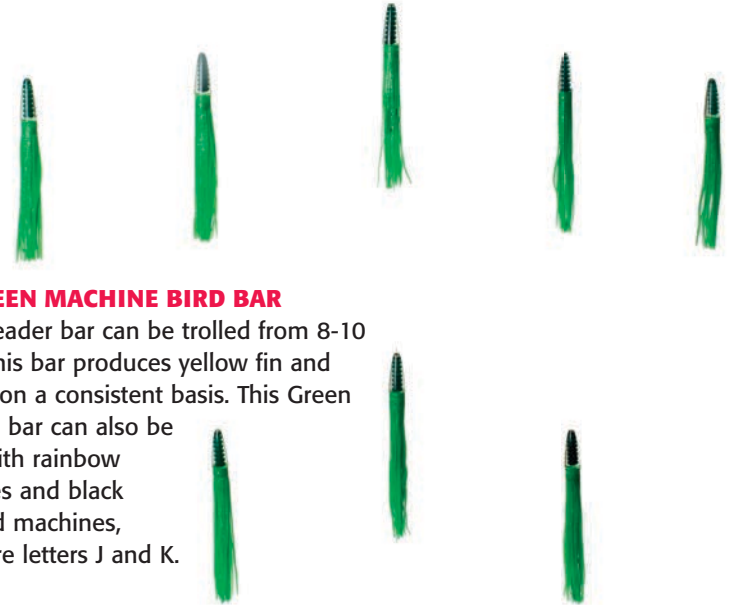

BARS FOR CATCHING TUNA!

36" GREEN MACHINE BIRD BAR

This spreader bar can be trolled from 8-10 knots. This bar produces yellow fin and blue fin on a consistent basis. This Green Machine bar can also be made with rainbow machines and black diamond machines, which are letters J and K.

ILAND LURE CHEWY-HOO

Hook baits for the Chewy-hoo spreader bars, A-B.

MINI MACHINES are very good lures to use as daisy chains, single rigged, or rigged with ballyhoo. All single lures can be custom rigged.

FREE SHIPPING on all orders over $150 - except for oversized items