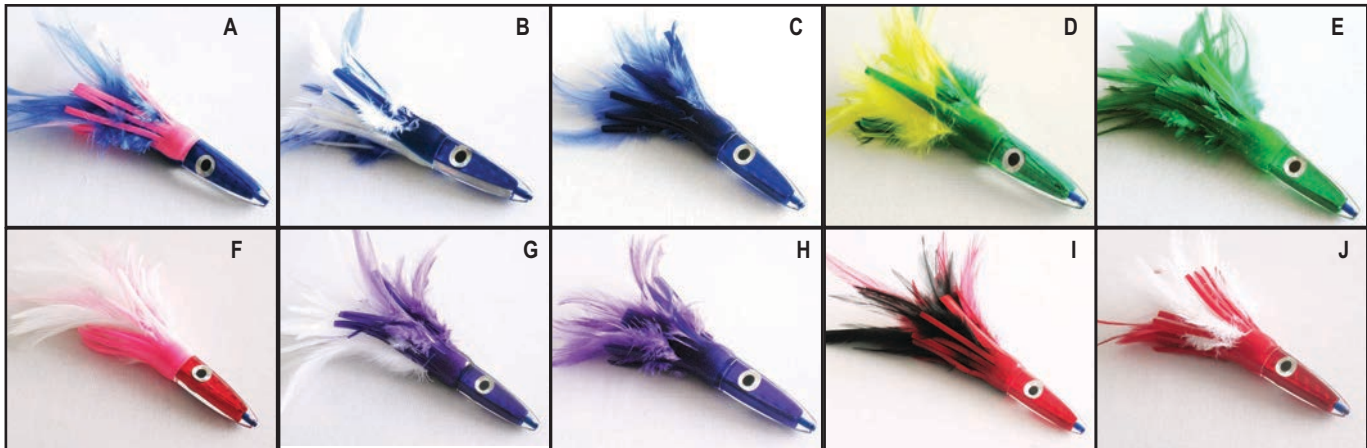

FISHERMAN'S OUTFITTER

NEW Custom Rigged Lures

FEATHER COLORS

KEY ITEM	MFG	DESCRIPTION	PRICE
MONTAUK FISHING GEAR FEATHER LURES			
A	MFGPB825	Montauk Fishing Gear 2.5 oz, 8 inch Pink/Blue	$11.99
B	MFGBW825	Montauk Fishing Gear 2.5 oz, 8 inch Blue/White	$11.99
C	MFGBL825	Montauk Fishing Gear 2.5 oz, 8 inch Blue	$11.99
D	MFGGY825	Montauk Fishing Gear 2.5 oz, 8 inch Green/Yellow	$11.99
E	MFGGR825	Montauk Fishing Gear 2.5 oz, 8 inch Green	$11.99
F	MFGPW825	Montauk Fishing Gear 2.5 oz, 8 inch Pink/White	$11.99
G	MFGPURPW825	Montauk Fishing Gear 2.5 oz, 8 inch Purple/White	$11.99
H	MFGPURPLE825	Montauk Fishing Gear 2.5 oz, 8 inch Purple	$11.99
I	MFGBR825	Montauk Fishing Gear 2.5 oz, 8 inch Black/Red	$11.99
J	MFGRW825	Montauk Fishing Gear 2.5 oz, 8 inch Red/White	$11.99

MONTAUK FISHING GEAR FEATHERS

These new feathers are made by Montauk Fishing Gear and are new to our product line. They can be rigged as a single lure, daisy chain, or spreader bar. "E" makes a great spreader bar for yellowfin, big eye, and bluefin tuna. Go to page 57 for spreader bars made with these feathers. Any lure on this page can be rigged. Just ask when ordering.