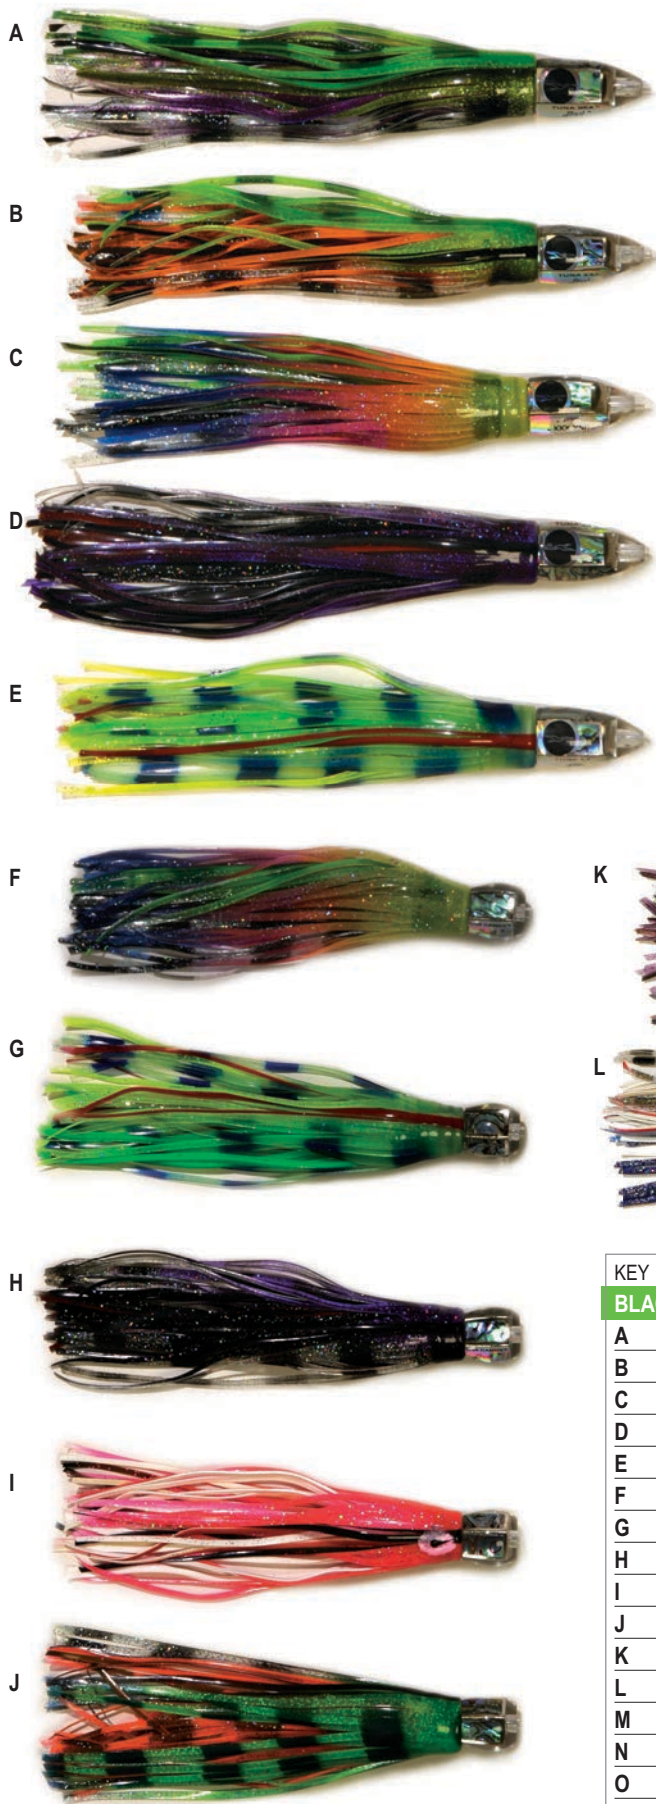

NEW

E
PELAGIC POUNDER PK
30-80 lb. tackle

F
LIGHT WAHOO PK
30-80 lb. tackle

BLACK BART LURES & DAISY CHAINS

All daisy chains include lure bag.

BLACK BART Lures

KEY ITEM	MFG	DESCRIPTION	PRICE
BLACK BART LURES			
A	BBTXXXGP	Black Bart Tuna XXX Green/Purple 7.5", 2.5 oz	\$44.99
B	BBTXXXGOB	Black Bart Tuna XXX Green/Orange/Black 7.5", 2.5 oz	\$44.99
C	BBTXXXRG	Black Bart Tuna XXX Rainbow Green 7.5", 2.5 oz	\$44.99
D	BBTXXXBP	Black Bart Tuna XXX Black/Purple 7.5", 2.5 oz	\$44.99
E	BBTXXXLG	Black Bart Tuna XXX Lumo Green 7.5", 2.5 oz	\$44.99
F	BBTCRG	Black Bart Tuna Candy, Rainbow Green	\$41.99
G	BBTCLG	Black Bart Tuna Candy, Lumo Green	\$41.99
H	BBTCBP	Black Bart Tuna Candy, Black/Purple	\$41.99
I	BBTCPW	Black Bart Tuna Candy, Pink/White	\$41.99
J	BBTCGOB	Black Bart Tuna Candy, Green/Orange/Black	\$41.99
K	BBESGP	Black Bart El Squid, 7.5", 2 oz, Green/Purple	\$41.99
L	BBESBW	Black Bart El Squid, 7.5", 2 oz, Blue/White	\$41.99
M	FOBBDCGO	Black Bart Custom Daisy Chain, Green/Orange	\$169.99
N	FOBBDCPW	Black Bart Custom Daisy Chain, Pink/White	\$169.99
O	FOBBDCBP	Black Bart Custom Daisy Chain, Black/Purple	\$169.99
P	FOBBDCLG	Black Bart Custom Daisy Chain, Lumo Green	\$169.99