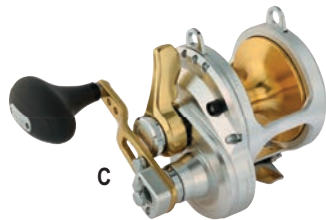

ROD & REEL COMBOS

KEY ITEM	MFG	DESCRIPTION	PRICE
FISHERMAN'S OUTFITTER COMBOS			
A	FOCOMTLD30IIA	Shimano TLD30 2-Speed Combo	$659.99
B	FOCOMTLD50IILRSA	Shimano TLD50 2-Speed LRSA Combo	$759.99
C	FOCOMTAL16II-66XH	Shimano Terez 6' 6" XH 65-200 lb. Rod with Shimano Talica 16 2-Speed Reel Combo	$829.99
D	FOCOMTAL20II-66XXH	Shimano Terez 6' 6" XXH 80-200 lb. Rod with Shimano Talica 20 2-Speed Reel Combo	$999.99

The combos that we have offered on pages 8, 9, and 10 we feel are the best combos available. We have offered a huge selection to choose from for all of your inshore and offshore fishing needs. If you have another combo in mind, please call us so that we can accommodate you.

OTHER COMBOS ARE AVAILABLE WITH SPECIAL PRICING. PLEASE CALL US 1-800-500-TUNA

A

B

C

D

NEW

NEW SHIMANO TEREZ RODS

These new Shimano Terez rods feature Spiral X + High-Power X Blanks + Heavy Duty Aluminium Reel Seats