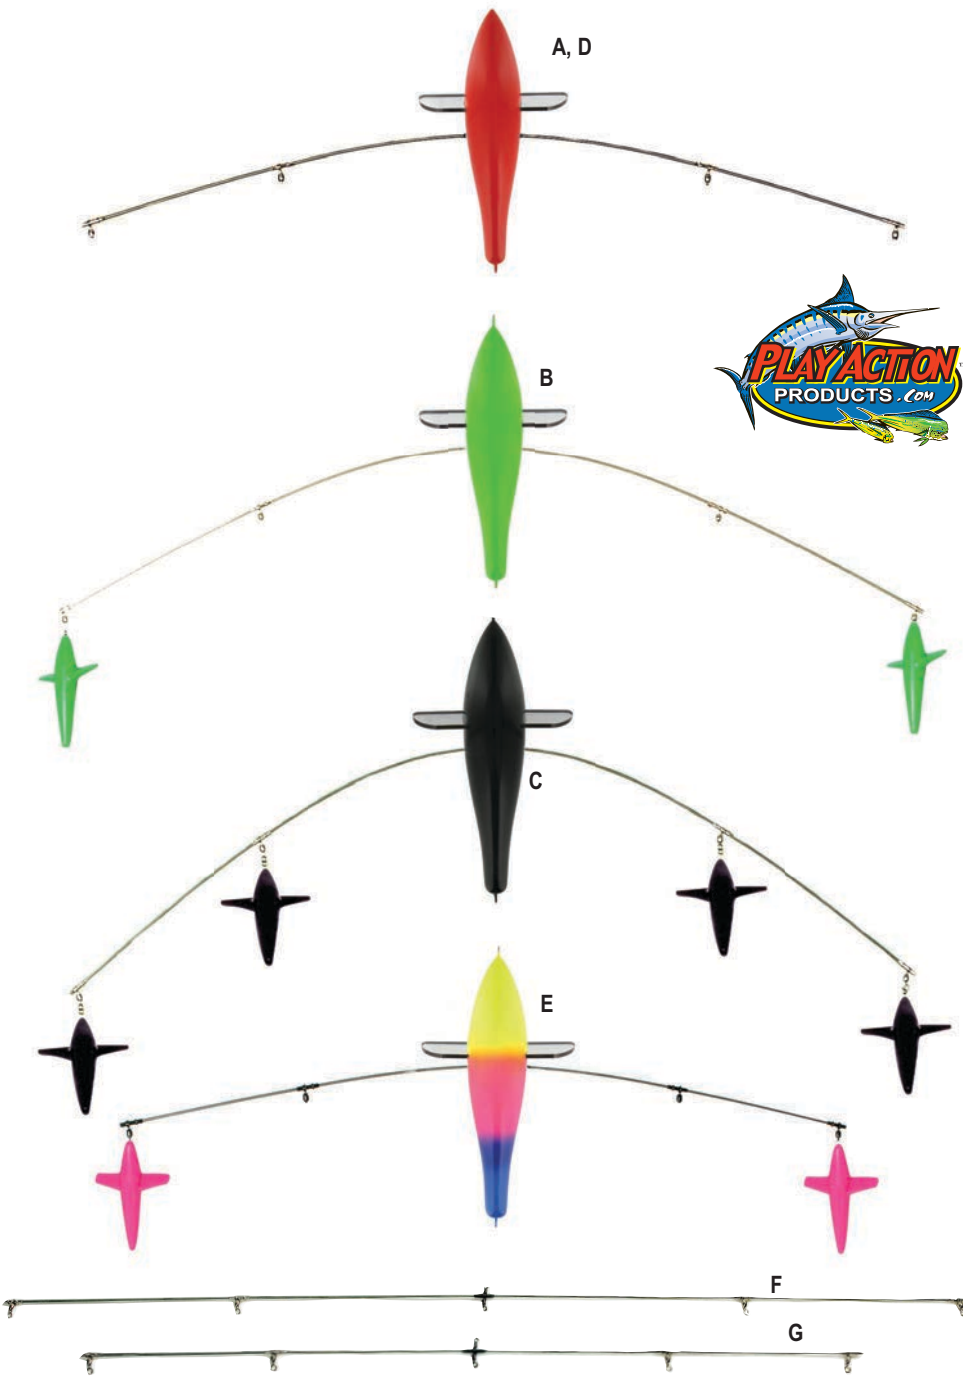

THESE PLAY ACTION BIRDS COME IN 13" AND 7"

TITANIUM BIRD & Spreader Bars