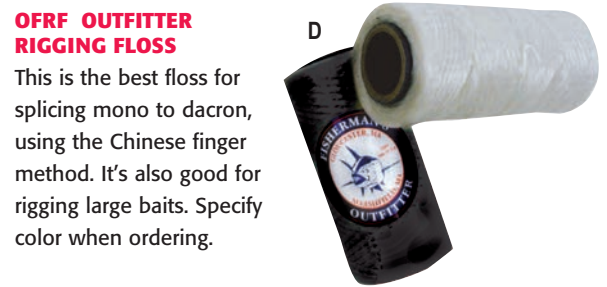

DEBONERS Custom deboners are great to use for deboning mackerel, bluefish, mullet and all other baitfish.

OFRF OUTFITTER RIGGING FLOSS
This is the best floss for splicing mono to dacron, using the Chinese finger method. It's also good for rigging large baits. Specify color when ordering.