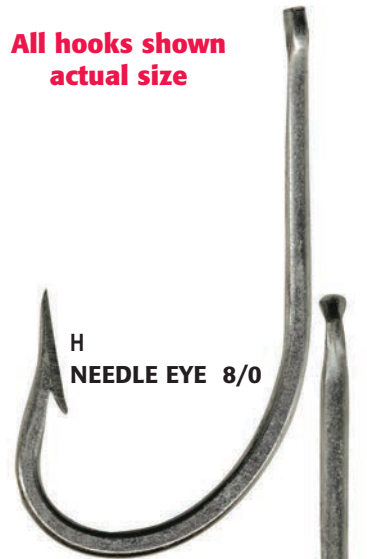

All hooks shown actual size

Mustad

BEST SELLING HOOK ON THE PLANET

REVERSED CURVE

A
8/0

B
11/0

C
8/0

D
9/0

E
10/0

F
11/0

G
12/0

H
NEEDLE EYE 8/0

I
NEEDLE EYE 9/0

J
NEEDLE EYE 10/0

K
NEEDLE EYE 11/0

MUSTAD HOOKS

THE MUSTAD DEAMON OFFSET CIRCLE RINGED AND NON RINGED HOOKS

have become a very good chunking and live bait hook for all species. The micro-sharp, chemically sharpened points give these hooks a quicker and easier penetration for excellent hook sets. This is a very 4X strong design that is 30% stronger than most other hooks.