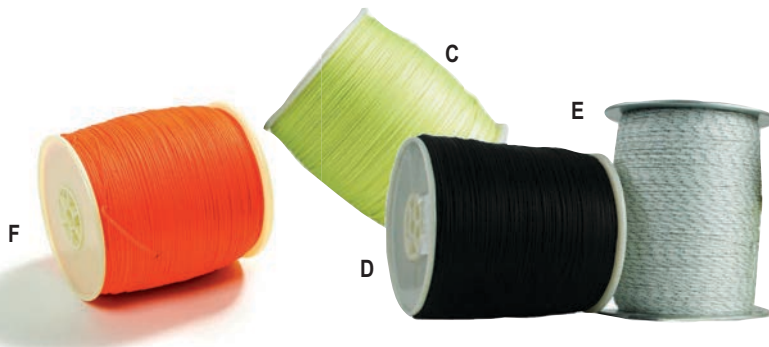

CUSTOM LINE & DACRON

C FODAC130HV	Hi Vis Dacron	130lb Test-Chartreuse			1200yd	$179.99
D FODAC130BK	Black Dacron	130lb Test-Black			1200yd	$132.99
E FODAC130GS	Green Spot Dacron	130lb Test-White w/Green Spot			1200yd	$132.99
F FODAC130HVO	Hi Vis Dacron	130lb Test Orange			1200yd	$179.99
FODAC200HV	Hi Vis Dacron	200lb Test-Chartreuse			1200yd	$239.99
FODAC200BK	Black Dacron	200lb Test-Black			1200yd	$158.99
FODAC200GS	Green Spot Dacron	200lb Test-White w/Green Spot			1200yd	$158.99
FODAC1200HVO	Hi Vis Dacron	200lb Test Orange			1200yd	$239.99

KEY ITEM	MFG	DESCRIPTION	DIA	MOMOI	CRIMP SZ	TEST	SPOOL SZ	PRICE
SEAGUAR								
G SEAF130	SEAGUAR	Blue Label Fluoro	1.17		L-H	130lb	30mtr Coils	$98.99
SEAF150	SEAGUAR	Blue Label Fluoro	1.28		L-H	150lb	30mtr Coils	$98.99
SEAF180	SEAGUAR	Blue Label Fluoro	1.38		LL-SG-G	180lb	30mtr Coils	$99.99
SEAF200	SEAGUAR	Blue Label Fluoro	1.48		LL-SG-G	200lb	30mtr Coils	$109.99
SEAF220	SEAGUAR	Blue Label Fluoro	1.66		SF-F	220lb	30mtr Coils	$109.99
SEAF300	SEAGUAR	Blue Label Fluoro	1.81		E	300lb	30mtr Coils	$119.99
H SEAF130	SEAGUAR	Premier Fluoro	.91		M	100lb	25 yds	$74.99
SEAF150	SEAGUAR	Premier Fluoro	1.05		L-H	130lb	25 yds	$84.99
SEAF170	SEAGUAR	Premier Fluoro	1.15		L-H	150lb	25 yds	$89.99
SEAF190	SEAGUAR	Premier Fluoro	1.28		L-H	170lb	25 yds	$94.99
SEAF200	SEAGUAR	Premier Fluoro	1.38		LL-SG-G	200lb	25 yds	$99.99