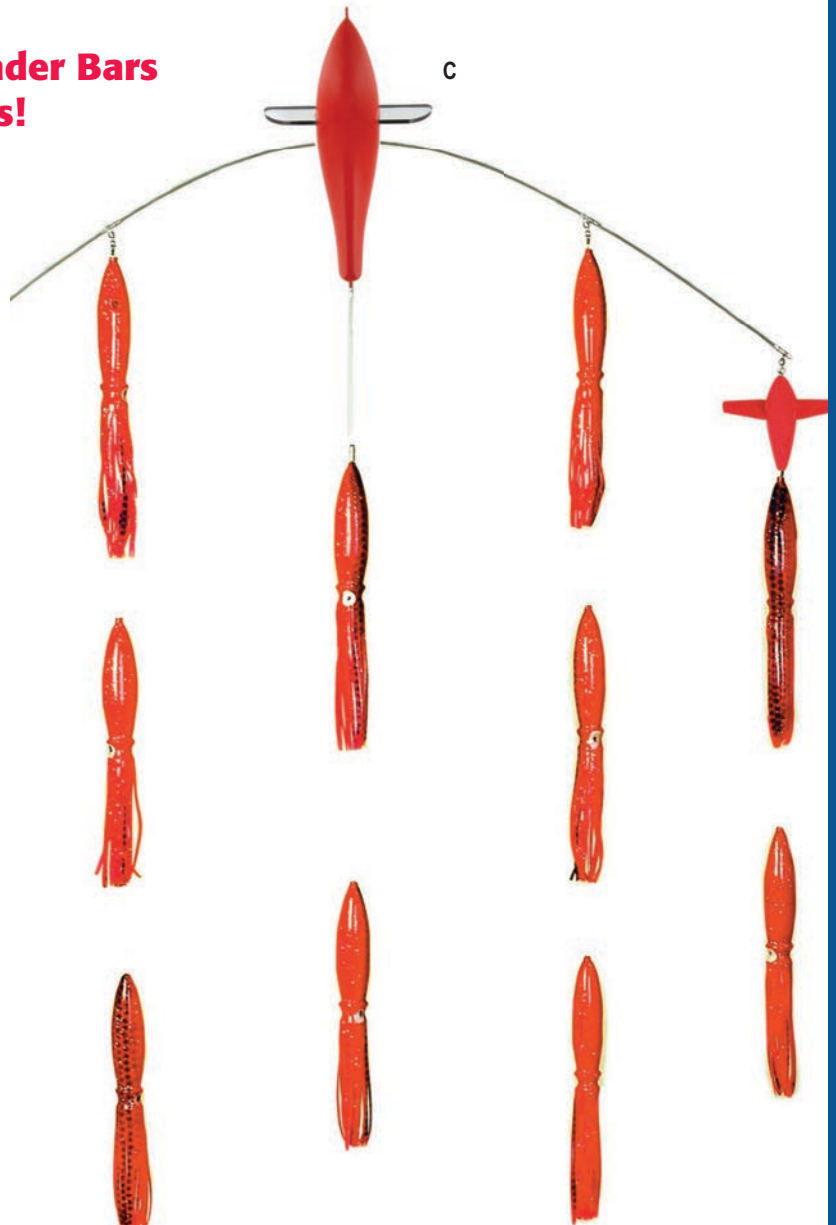

Welcome to our Spreader Bars and Lure Pages!

BEST SELLER

36" TITANIUM BIRD BAR 8-13" SQUID

Single Bird Rigged on a 36" Fisherman's Outfitter Titanium Bird Bar with 8-13" Squid!

Good for both fast and slow trolling, items B and C are Outfitter Custom Spreader Rigs with Fisherman's Outfitter Titanium Bird Bars. Combining the teasing power of birds that create tremendous commotion with the proven attraction of Outfitter squids, these are deadly rigs!

All rigs are available with squids in any of fifteen colors. Please refer to the Squid Color Chart on the opposite page, and be sure to specify the color on your order.

48" TITANIUM BIRD BAR 14-13" SQUID

14 Squid and 5 Bird Teasers on a 48" Fisherman's Outfitter Titanium Bird Bar!

CUSTOM SPREADER RIGS WITH BAGS

KEY ITEM	DESCRIPTION	PRICE
A SR15FO001-9	4' Bar 15-9" Squid w/Bag	$99.99
SR13FO001-13	4' Bar 13-13" Squid w/Bag	$109.99
SR15FO001-13	4' Bar 15-13" Squid w/Bag	$119.99
B FOSB36-15-9	36" Titanium Bird Bar/15-9" Squid	$149.99
FOSB36-8-13	36" Titanium Bird Bar/8-13" Squid	$159.99
C FOSB48-14-13	48" Titanium Bird Bar/14-13" Squid	$199.99
SINGLE SQUIDS		
FO001-13	13" Squid	$5.99
FO001-9	9" Squid	$4.99
FOS13	3 Pack 13" Hook Baits*	$39.99
FOS9	3 Pack 9" Hook Baits*	$34.99

* Pick any 3 colors for your hook baits from the Squid Color Chart on page 50.

FREE SHIPPING on all orders over $150 - except for oversized items