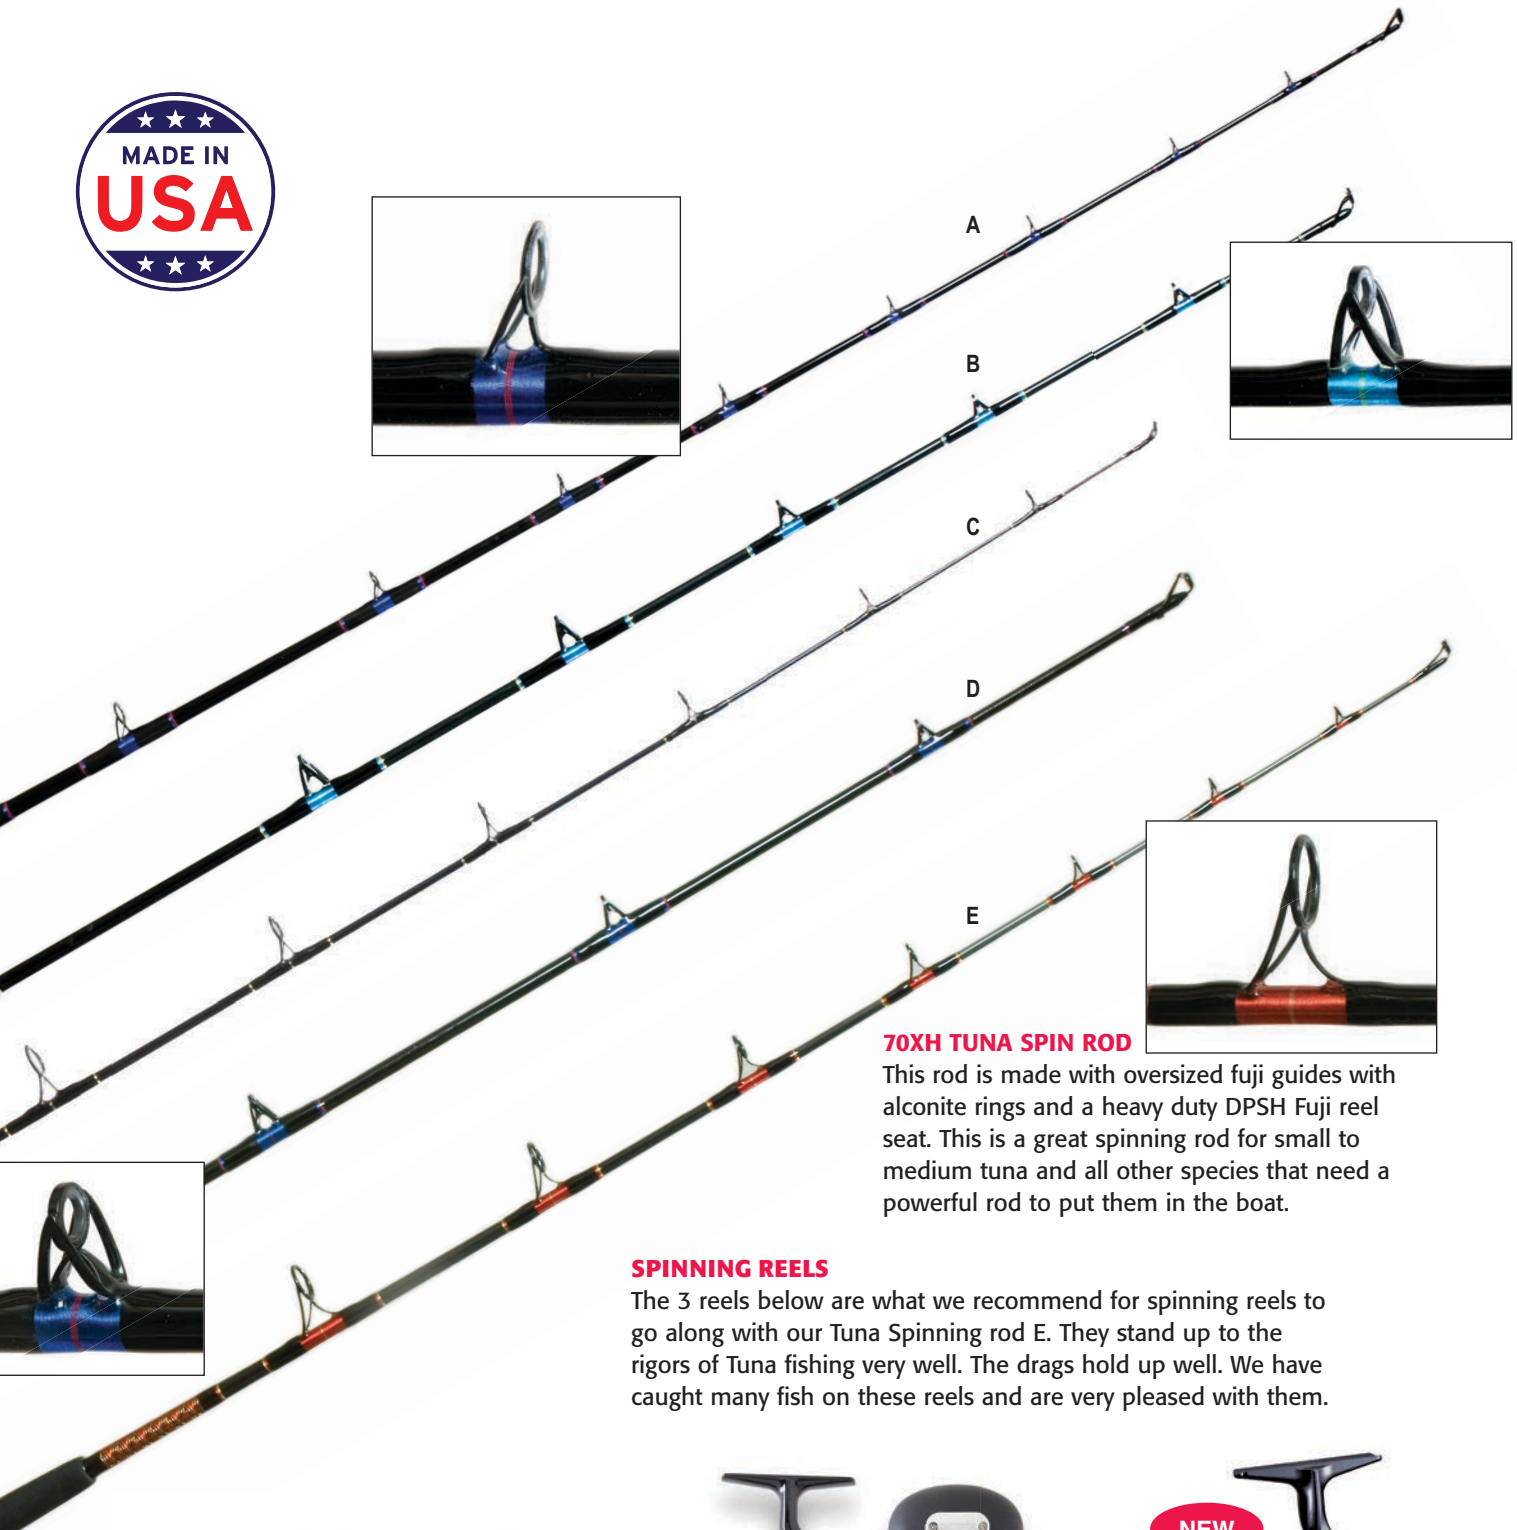

THE IGFA130BXRT-ROD has a 130 Aftco bent butt section and tapers down to a #80 size 26 tip, and is made with a Calstar 130RT blank. The IGFA-130SEEK24 also tapers to a #80 size 24 tip. This rod has a very soft tip and is our #1 best seller. Both rods are used by the top captains that are fishing for all big game fish, and are the rods of choice by the captains on the National Geographic TV show, *Wicked Tuna*.

KEY ITEM	DESCRIPTION	WT	PRICE
GIANT TUNA KILLER SHORT STROKE ROD			
B FOSSS	Silver/Silver Bent Butt	80-130lb	\$499.00
FOSSB	Black/Black Bent Butt	80-130lb	\$549.99

STANDUP—THE ULTIMATE CHALLENGE FOR FIGHTING GIANT BLUEFIN TUNA! Fighting tuna standup is "ultimate sport fishing." Rods like our new short stroke series are landing fish up to 1000 lbs! Be sure to check out these high-performance rods matched with selected Shimano Tiagra, Okuma Makaira, and Accurate reels on our "Combos" page.

KEY ITEM	DESCRIPTION	WT	PRICE
FIBERGLASS WIRE LINE			
	AMEC65-H(B)	6'6" Rod	30-50lb \$259.99
C	AMEC65-H-RT(B)	6'6" Rod	30-50lb \$259.99
STANDUP RODS - E-GLASS			
D	ST56XXH-RAB	5'6" Rod	50-130lb \$399.99
E	ST56H-RAB	5'6" Rod	30-80lb \$389.99
F	SB5055-RS	5'6" Rod	50-130lb \$369.99
G	SB3055-RS	5'6" Rod	30-80lb \$369.99
ST series rods can be ordered with black AFTCO guides and black and gold butts. Call for quote.			
KITE ROD			
H	FOKR	4'6" Kite Rod	\$64.99

Our live bait spinning rods are made with Calstar and Seeker blanks, along with Fuji guides and Fuji reel seats. The conventional live bait rods are made with the finest E-glass on the market today. The Cod and Grouper jigging rod is made with heavy duty E-glass that we think is the best rod for this type of fishing.