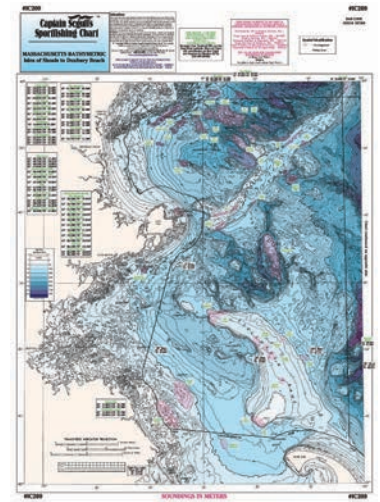

ACCESSORIES

CAPTAIN SEAGULL BATHYMETRIC CHARTS are used by most fishermen because of the detail in depths, structure, and location.

NEW

BOONE JUMBO MONSTER FISH BAG is the best insulated bag on the market. It has velcro closures on 3 sides, for easy opening and closing. When fully opened, it lays flat which makes it very easy to clean.

A

K INSULATED BAG

This insulated fish bag is easy to store. With the opening at the top, it measures 96" x 48". It's a great product to have on your boat to keep your fish on ice.

C

D

KEY ITEM	DESCRIPTION	PRICE
ACCESSORIES (LETTERS E THROUGH J ARE NOT SHOWN)		
A BOONE00110	BOONE Jumbo Monster Fish Bag 48" x 96"	$499..99
B CA201	CAPTAIN SEAGULL Bathymetric Charts, Jeffrey's Ledge	$21.99
C IC209	CAPTAIN SEAGULL Bathymetric Charts, Stellwagen to Wildcat to Cashes Ledge	$21.99
D FOCSCGMM17	CAPTAIN SEAGULL Charts, Gulf of Maine, Mass. Bay, Jeffrey's Ledge and Stellwagen Bank	$21.99
E BKL207	CAPTAIN SEAGULL Charts, Block Island to Long Island	$21.99
F FOCSCFGPS18	CAPTAIN SEAGULL Charts, Nantucket Shoals to Montauk, south to 5 Fathom Bank off Cape May	$21.99
G FOSCNG12	CAPTAIN SEAGULL Charts, Nantucket Shoals, George's Bank, BB, BC, BD Buoy	$21.99
H HL203	CAPTAIN SEAGULL Charts, Hudson Canyon	$21.99
I BW205	CAPTAIN SEAGULL Charts, Baltimore - Wilmington, to Tom's Canyon	$21.99
J SH202	CAPTAIN SEAGULL Charts, Sandyhook to the Mud Hole and Monster Ledge	$21.99
K FOTBL	FISHERMAN'S OUTFITTER Insulated Tuna Bag 94" x 48"	$84.99