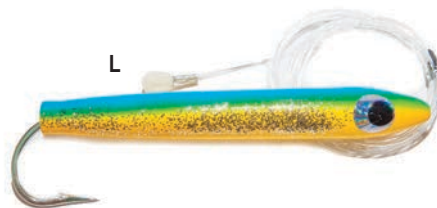

CUSTOM TROLLING LURES

Deadly on Giant Bluefin!

The G-50 with perfectly balanced lips will dive down to 50 feet! Custom rigged with a 10 foot, premium fluorocarbon leader and 11/0 Owner Jobu Hook. Try one positioned under your spreader bars and be ready for action!

KEY ITEM	DESCRIPTION	PRICE
BAIT RIGS AND TROLLING LURES		
A	FOTPB Blue Mackerel w/200lb Fluoro Carbon, 10 ft. leader	$84.99
B	FOTPG Green Mackerel w/200lb Fluoro Carbon, 10 ft. leader	$84.99
C	FOTPBL Black w/200lb Fluoro Carbon, 10 ft. leader	$84.99
D	FOTPBLP Black w/Purple w/200lb Fluoro Carbon, 10 ft. leader	$84.99
E	50G50-300BW G50 Deep Diving Lure w/200lb Fluoro Carbon & 11/0 Jobu Hook	$139.99
F	50G50-300BC G50 Deep Diving Lure w/200lb Fluoro Carbon & 11/0 Jobu Hook	$139.99

BOONE WOODY CEDAR LURES

KEY ITEM	DESCRIPTION	PRICE
BOONE WOODY CEDAR LURES 6 INCH RIGGED		
G	BWPBM-6 Blue Mackerel 6" Rigged	$14.99
H	BWPB-6 Black Purple 6" Rigged	$14.99
I	BWRW-6 Red and White 6" Rigged	$14.99
J	BWZ-6 Zucchini 6" Rigged	$14.99
K	BWN-6 Natural 6" Rigged	$14.99
L	BWD-6 Dorado 6" Rigged	$14.99
BOONE WOODY CEDAR LURES 8 INCH RIGGED (not shown)		
M	BWPB-8 Black Purple 8" Rigged (not shown)	$17.99
N	BWRW-8 Red and White 8" Rigged (not shown)	$17.99
O	BWN-8 Natural 8" Rigged (not shown)	$17.99
P	BWD-8 Dorado 8" Rigged (not shown)	$17.99