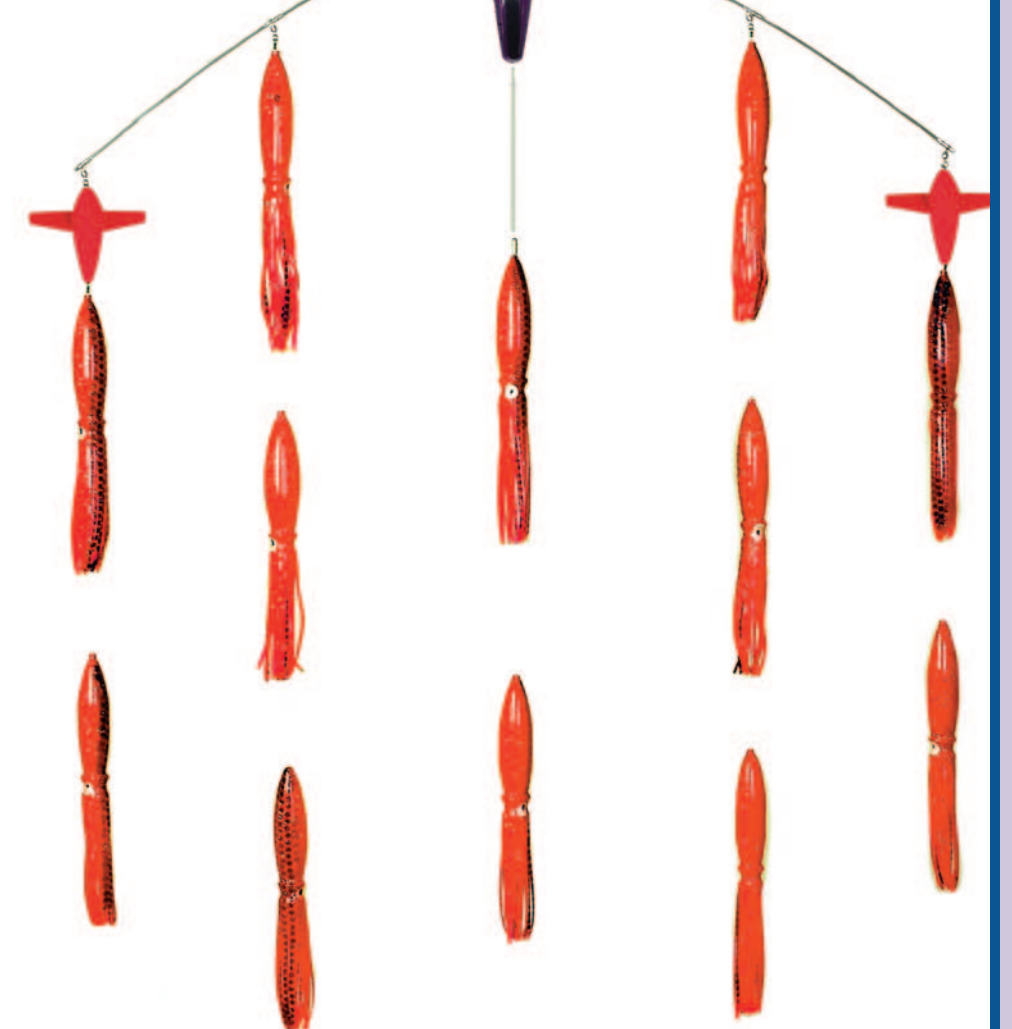

48" TRIPLE BIRD BAR W/ 14 X 13" SQUID

One of our most popular spreader bars for drawing in big fish. Featuring 3 teaser birds and 14 x 13" Squids for maximum splash and minimal drag. Like all of our spreader bars, this is built using a titanium spreader bar.