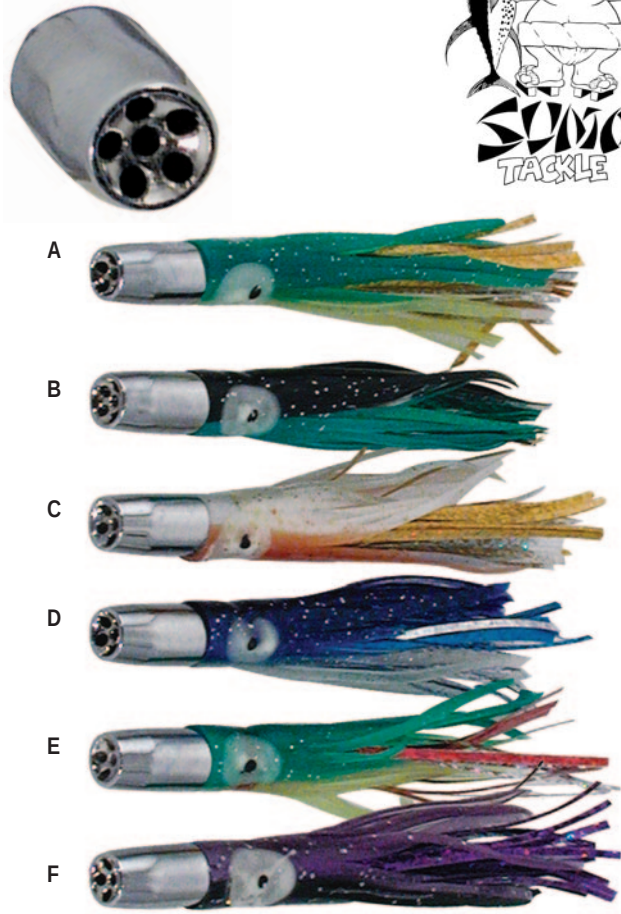

SUMO LURES

SUMO

Sumo tackle is known for good quality at a reasonable price. Their dual port Jet Heads are designed to swim—not spin, and weight distribution ensures they stay down in the strike zone. All Buddha Heads feature chrome-plated brass finish, reflective eyes and vinyl skirts.

ALL SINGLE LURES CAN BE CUSTOM RIGGED

KEY ITEM	MFG	DESCRIPTION	PRICE
SUMO LURES			
A	SUM10-DOR	SUMO LURE 4" Mini Jet-chartreuse,green 1/2 oz	$12.99
B	SUM10-MJG	SUMO LURE 4" Mini Jet-black,green 1/2 oz	$12.99
C	SUM10-CP	SUMO LURE 4" Mini Jet-orange,gold,white 1/2 oz	$12.99
D	SUM10-BS	SUMO LURE 4" Mini Jet-blue,silver 1/2 oz	$12.99
E	SUM10-MF	SUMO LURE 4" Mini Jet-green,red,yellow 1/2 oz	$12.99
F	SUM10-BP	SUMO LURE 4" Mini Jet-black,purple 1/2 oz	$12.99
G	SUM14-FI	SUMO LURE 5" Baby Buddha-orange,yellow 2.5 oz	$13.99
H	SUM14-HN	SUMO LURE 5" Baby Buddha-pink,white 2.5 oz	$13.99
I	SUM14-BP	SUMO LURE 5" Baby Buddha-black,purple 2.5 oz	$13.99
J	SUM14-ZUC	SUMO LURE 5" Baby Buddha-green/yellow/orange 2.5 oz	$13.99
K	SUM16-BM	SUMO LURE 6" Jet-orange,yellow 2.5 oz	$14.99
L	SUM16-ZUC	SUMO LURE 6" Jet-green,yellow,orange 2.5 oz	$14.99
M	SUM16-HN	SUMO LURE 6" Jet-pink,silver 2.5 oz	$14.99
N	SUM16-BP	SUMO LURE 6" Jet-black,purple 2.5 oz	$14.99
O	SUM17-BP	SUMO LURE 7" Big Buddha-black,purple 4.5 oz	$15.99
P	SUM17-ZUC	SUMO LURE 7" Big Buddha-green,orange,yellow 4.5 oz	$15.99
Q	SUM17-HN	SUMO LURE 7" Big Buddha-pink,white 4.5 oz	$15.99
R	SUM17-MF	SUMO LURE 7" Big Buddha-green,red,yellow 4.5 oz	$15.99
S	SUM20C-DOR	SUMO LURE Jet-chartreuse,green 3.75 oz	$17.99
T	SUM20C-ZUC	SUMO LURE Jet-green,orange,yellow 3.75 oz	$17.99

GREAT TOOLS FOR TACKLE PAGE 28