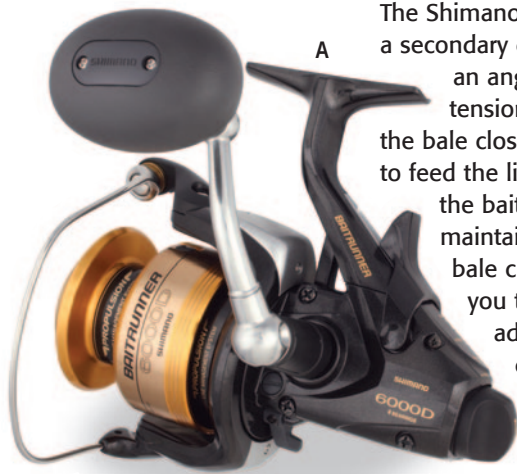

### TRINIDAD

The first time you catch a fish on the Trinidad, you'll be amazed at the combination of speed and power, and what that can mean in landing big fish. The new 6.2:1 speed, massive main gear and new power handle all work together to provide exceptional performance. If you want a reel with the power to grind on a tuna or get a big fish off the bottom, Trinidad is the right choice! The new Trinidad is lighter, smaller, and more compact. This is the best casting reel available.

### SPEEDMASTER II SERIES 2-SPEED REELS

The extremely durable and high-performance SpeedMaster II boasts a high maximum drag power combined with a smooth, ultra-wide range of drag adjustability to make it a true fish-fighting machine. Constructed with a rigid HAGANE Body to prevent the misalignment of moving parts under the heaviest loads. Performance at a price hard to beat!

### BAITRUNNER SERIES

The Shimano Baitrunner provides a secondary drag system that allows an angler to feed out line in tension-controlled freespool with the bale closed. This enables the angler to feed the line out, let the fish take the bait and run, while still maintaining line control with the bale closed. The Baitrunner gives you the ultimate fishing advantage, whether you're dropping bait back to fish from your boat or working jetties for stripers.