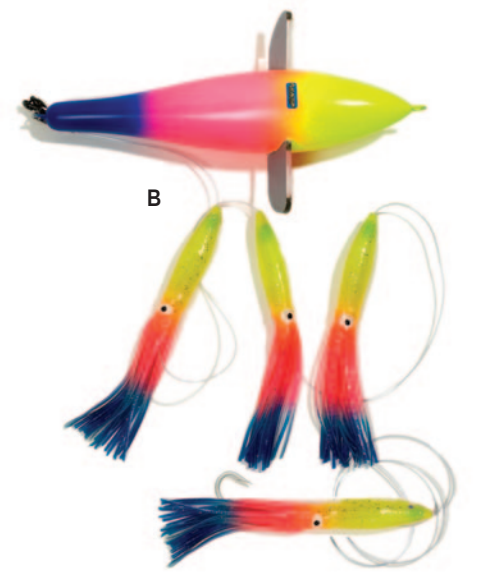

FISHERMAN'S OUTFITTER Custom Daisy Chains

BEST SELLERS

THE NEW CUSTOM OUTFITTER BIRD DAISY CHAINS are a very popular lure that is used world wide. The 13" bird daisy chains are made with a 13" bird and 13" squids. The 7" bird daisy chains are made with 7" birds and 9" squids. These daisy chains create lots of commotion in the water and will attract fish all day long.

CUSTOM DAISY CHAINS

KEY ITEM	DESCRIPTION	PRICE
A FOMPCDC	Outfitter Marauder Pin Chaser	$159.99
OUTFITTER 13" Bird, 13" Squid Daisy Chains		
B FOBDCR-13	Outfitter Rainbow 13" Bird, 13" Squid Daisy Chain	$109.99
C FOBDCBL-13	Outfitter Blue 13" Bird, 13" Squid Daisy Chain	$109.99
D FOBDCB-13	Outfitter Black 13" Bird, 13" Squid Daisy Chain	$109.99
E FOBDCGR-13	Outfitter Green 13" Bird, 13" Squid Daisy Chain	$109.99
F FOBDCBS-13	Outfitter Brown Shrimp 13" Bird, 13" Squid Daisy Chain	$109.99
OUTFITTER 7" Bird, 9" Squid Daisy Chains (not shown)		
G FOBDCR-7	Outfitter Rainbow 7" Bird, 9" Squid Daisy Chain	$69.99
H FOBDCRED-7	Outfitter Red 7" Bird, 9" Squid Daisy Chain	$69.99
I FOBDCBL-7	Outfitter Blue 7" Bird, 9" Squid Daisy Chain	$69.99
J FOBDCB-7	Outfitter Black 7" Bird, 9" Squid Daisy Chain	$69.99
K FOBDCGR-7	Outfitter Green 7" Bird, 9" Squid Daisy Chain	$69.99
L FOBDCBS-7	Outfitter Brown Shrimp 7" Bird, 9" Squid Daisy Chain	$69.99

VERY PRODUCTIVE LURE FOR TUNA, MAHI & WAHOO