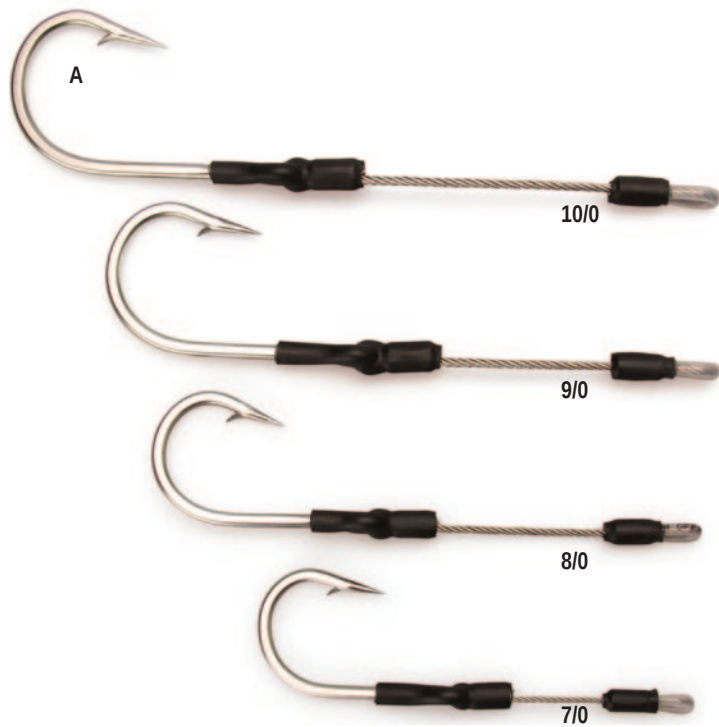

# BLACK BART *Lures*

ITEM	MFG	DESCRIPTION	PRICE
<b>BLACK BART LURES - HEAVY TACKLE</b>			
A	BBRPP-BP	BLACK BART Black and Purple 14", 5.5oz	\$69.99
B	BBSC-GYB	BLACK BART Striper Candy – Green/Yellow/Black 15", 7.7oz	\$69.99
C	BBS PJ-LG	BLACK BART Super Pro Jet – Lumo Green 15", 6oz	\$69.99
D	BBHB-YFT	BLACK BART Hot Breakfast – Yellowfin Tuna 15", 6oz	\$69.99
E	BBSTP-MP	BLACK BART St. Thomas Prowler – Mackerel Pink 15", 6oz	\$79.99
F	BB1656LA-BW	BLACK BART 1656 Large Angle – Blue/White 16.5", 8.5oz	\$84.99
G	BBOZP-BYR	BLACK BART Oz Prowler – Blue/Yellow/Rainbow 16", 8.5oz	\$84.99

# FATHOM OFFSHORE

**F**athom Offshore accessories are a great addition to our product line. The stainless trolling hooks have become the go-to hook for the serious offshore angler.

The hooksets are built with 49 strand 7x7 aircraft cable, ranging from 480 to 920 lb. This is the absolute strongest connection for all of your trolling lures. Rubber bands, chafe tube, shrink wrap and hookset locks are all you will need when rigging your trolling lures.