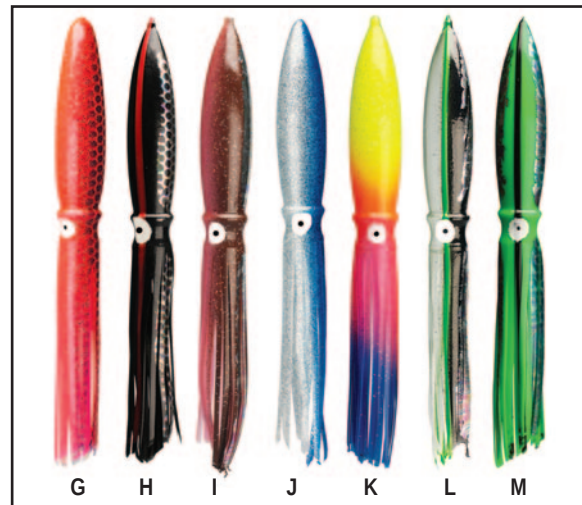

CUSTOM SPREADER RIGS WITH BAGS

KEY ITEM	DESCRIPTION	PRICE
A FOSB48-15-18	48" Bar w/ 15 x 18" Squid + Bag	$229.99
FOSB48-11-18	48" Bar w/ 11 x 18" Squid + Bag	$199.99
FOSB48-15-13	48" Bar w/ 15 x 13" Squid + Bag	$179.99
FOSB48-13-13	48" Bar w/ 13 x 13" Squid + Bag	$164.99
B FOSB36-8-13	36" Single Bird Bar w/ 8 x 13" Squid + Bag	$199.99
FOSB36-14-9	36" Single Bird Bar w/ 14 x 9" Squid + Bag	$169.99
C FOSB48-14-13	48" Triple Bird Bar w/ 14 x 13" Squid + Bag	$249.99
SINGLE SQUIDS		
FO001-18	18" Unrigged Squid - Single	$10.99
FO001-13	13" Unrigged Squid - Single	$7.99
FO001-9	9" Unrigged Squid - Single	$5.99
D FOS18-3PK	18" Stinger Hook Baits - 3 Pack + Bag*	$69.99
FOS13-3PK	13" Stinger Hook Baits - 3 Pack + Bag*	$59.99
FOS9-3PK	9" Stinger Hook Baits - 3 Pack + Bag*	$49.99

* Pick any 3 colors for your hook baits from the Squid Color Chart on page 50.

FREE SHIPPING on all orders - except for oversized items