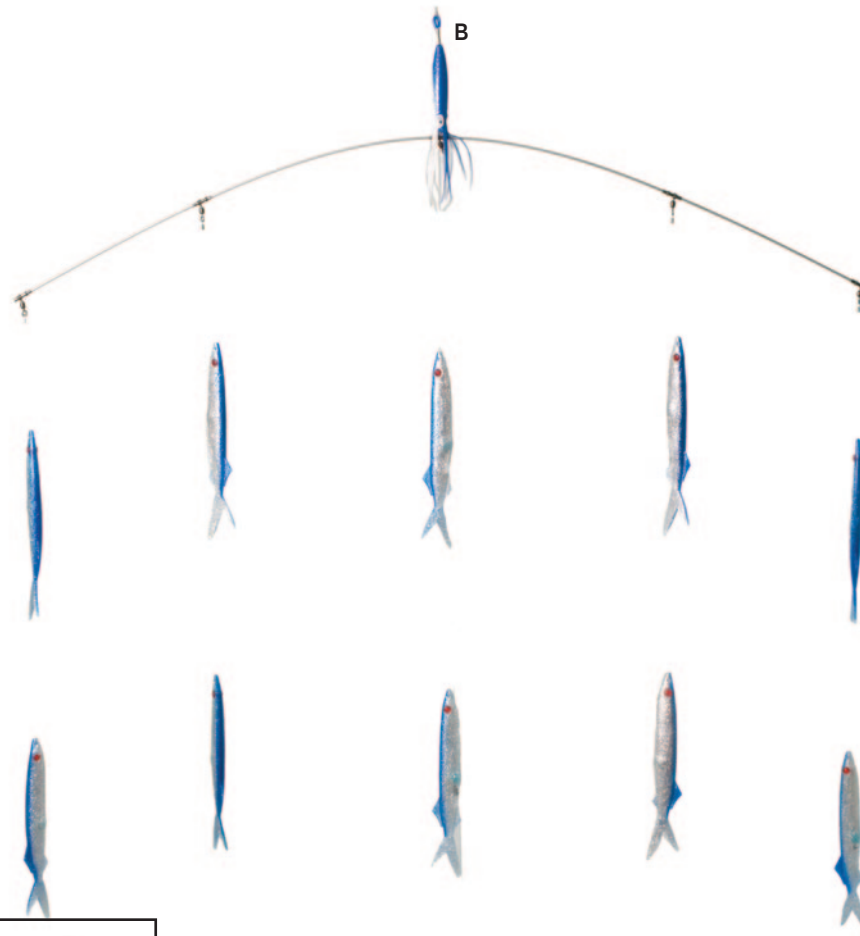

TITANIUM BIRD & Spreader Bars

MOST POPULAR SPREADER BARS FOR CATCHING TUNA!

#1 BAR FOR CANYON FISHING

36" GREEN MACHINE BIRD BAR

This spreader bar can be trolled from 8-10 knots. This bar produces yellow fin and blue fin on a consistent basis. This Green Machine bar can also be made with rainbow machines and black diamond machines, which are letters J and K.

ALL OF THESE SPREADER BARS were used extensively by Fisherman's Outfitter and selected captains on the east coast for many years. These spreader bars prove to be very effective trolling at speeds 6-8 knots. The two chewy-hoo spreader bars (A & B) have been working great, especially where bally-hoo or half beaks are found. These bars are great for big eye, yellow fin, blue fin tuna, dorado, sailfish and marlin.