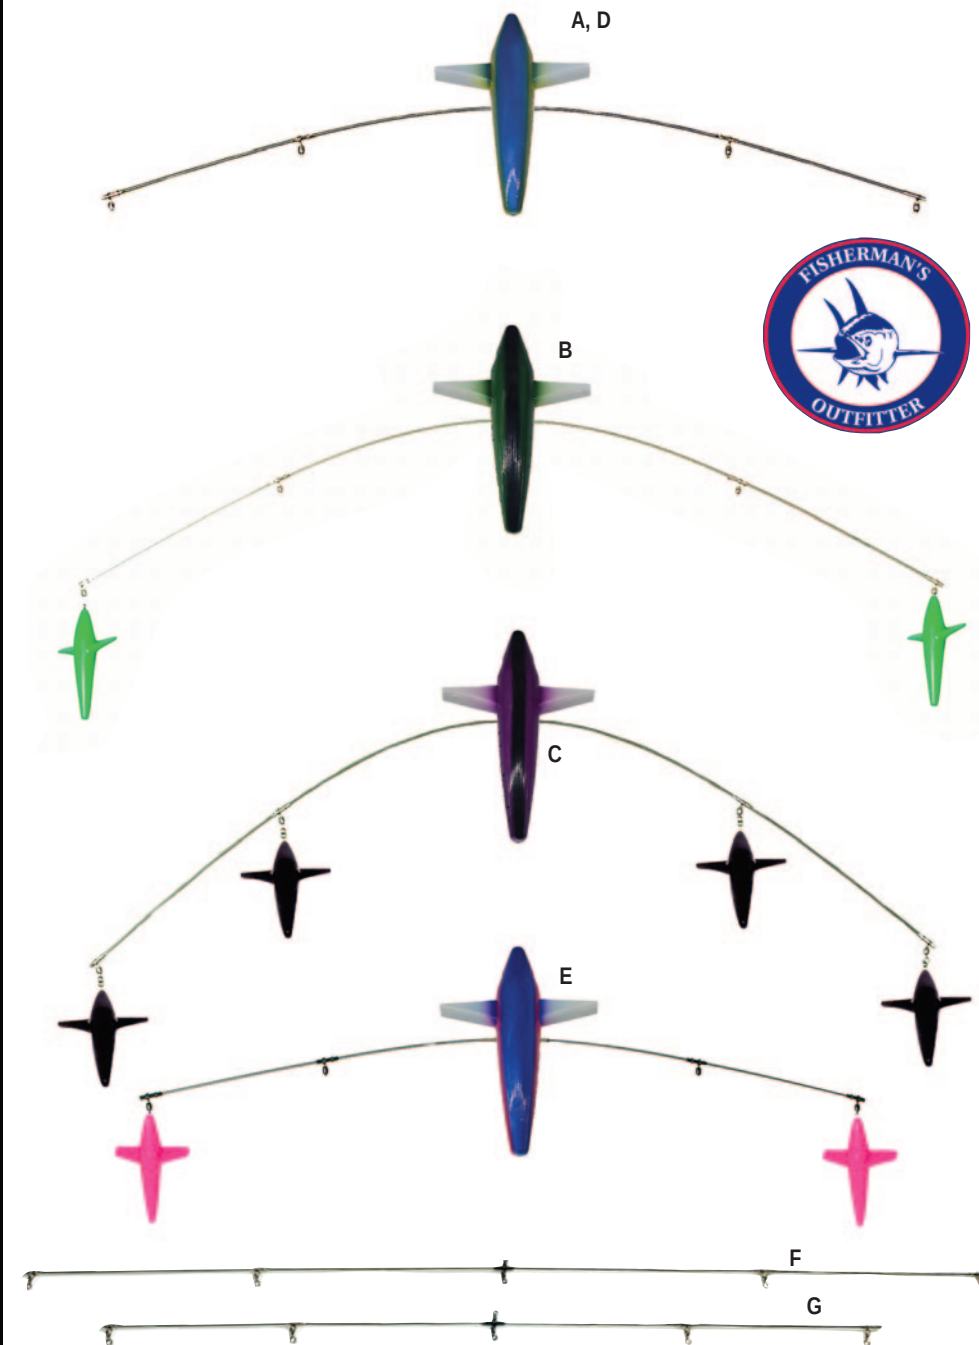

THESE BIRDS ARE AVAILABLE IN  
9" AND 7" LENGTHS