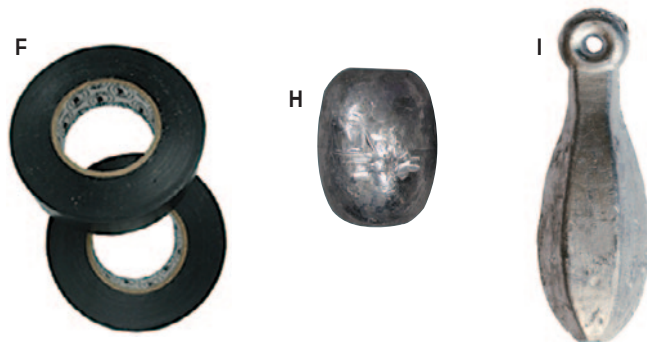

*Swivel pictures enlarged to show detail