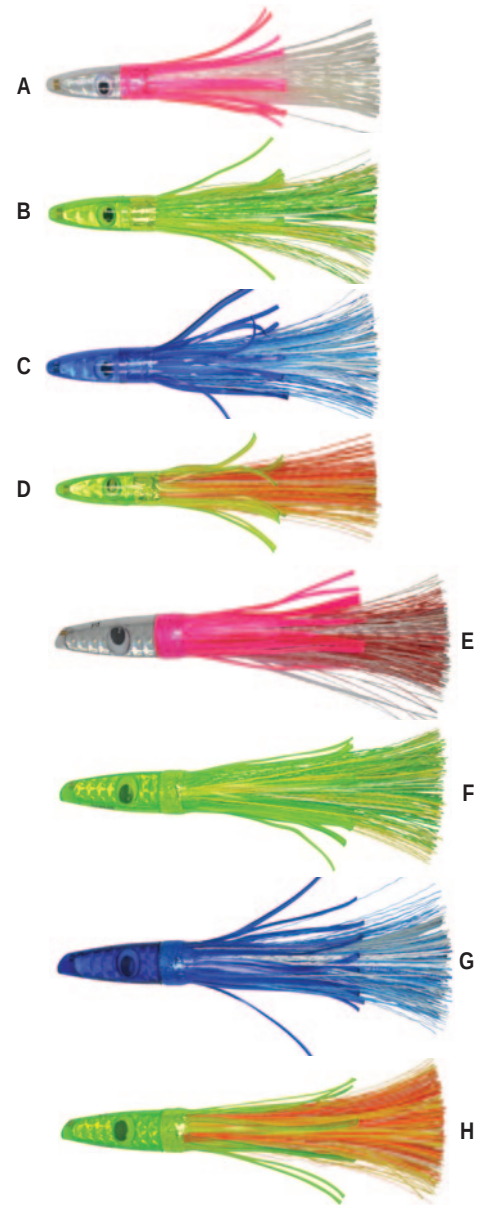

ZUKER LURES & DAISY CHAINS

A great selection of custom-rigged Daisy Chains for dorado, albacore, bigeye, yellowfin and bluefin tuna. The Zuker lures and daisy chains come in four colors, and are 6" and 8" in length.