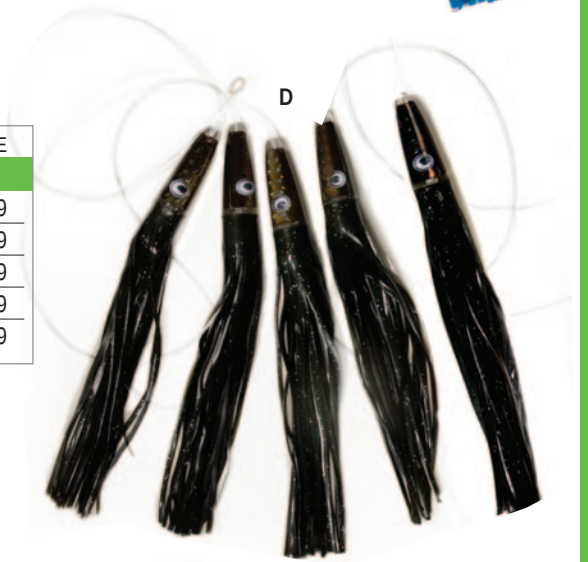

PLAY ACTION BRAID LURES & DAISY CHAINS

"Just Add Water!"