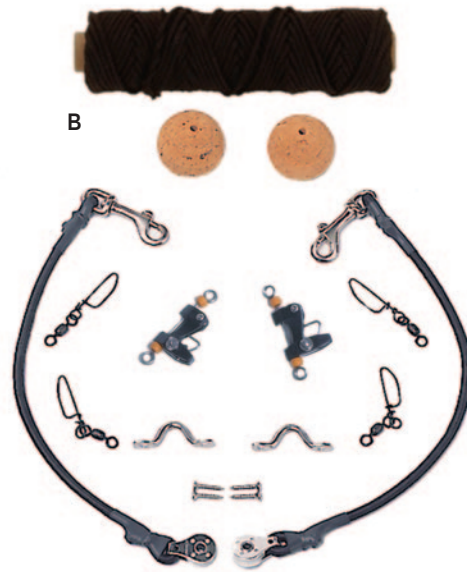

ACCESSORIES