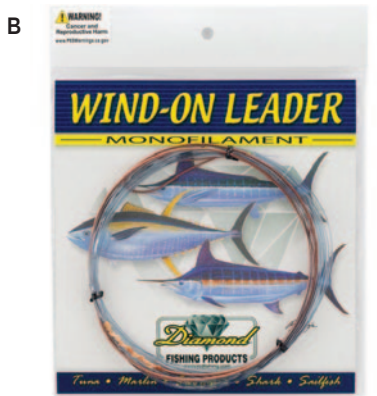

DIAMOND FISHING PRODUCTS

DIAMOND FISHING PRODUCTS WIND-ON LEADERS

The big advantage with these leaders is there's no need to use a swivel, plus the leader can be as long as you want. Guaranteed not to pull apart under any circumstances, these leaders let you bring the fish under control without the help of a wireman.