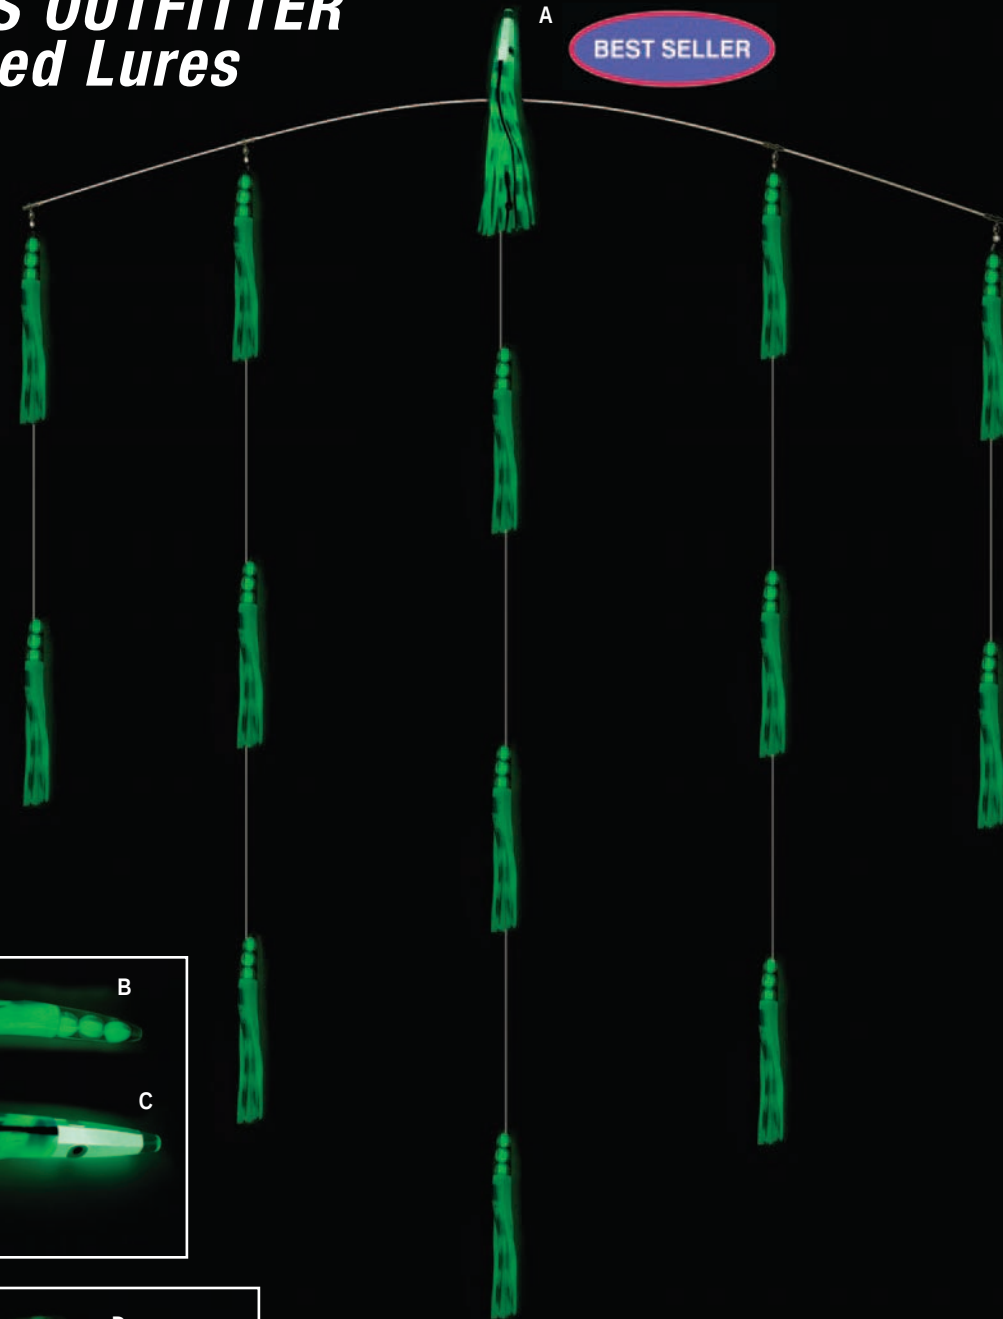

FISHERMAN'S OUTFITTER Custom Rigged Lures

#1 BAR FOR BIG EYE TUNA
IN THE CANYONS

KEY ITEM	MFG	DESCRIPTION	PRICE
OUTFITTER CUSTOM LURES			
A	FOGLO48-14-9	Outfitter 48" Bar, 14 Glow Machines with Bag	$219.99
B	FOGLO-9	Outfitter Custom 9" Glow Machine	$12.99
C	FOGLO-12	Outfitter Custom 12" Glow Machine	$14.99
D	FOGLO-DC	Outfitter Custom Rigged Daisy Chain, 4- 9"; 1-12"	$79.99
E	FOGLO-9R	Outfitter 9" Rigged Glow Machine	$24.99
F	FOGLO-12R	Outfitter 12" Rigged Glow Machine	$26.99

NEW GLO GET-EM MACHINE LURES
are a great addition to our custom spreader bars, daisy chains, and single rigged lures. All these lures glow and have been very productive, especially in the canyons.

THESE BIRDS ARE AVAILABLE IN
9" AND 7" LENGTHS