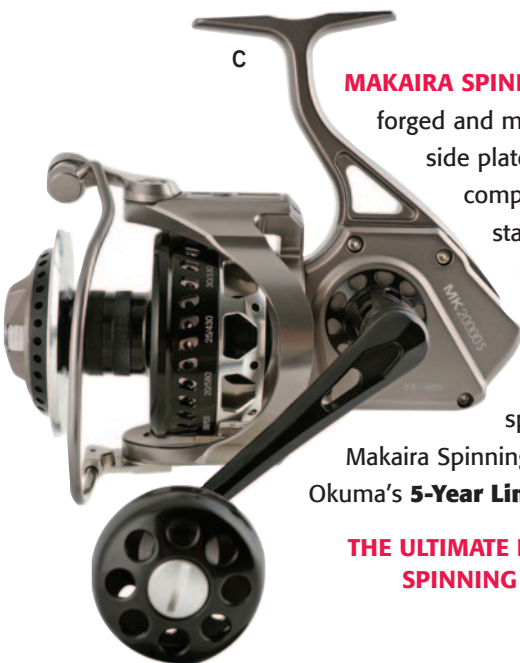

MAKAIRA BIG GAME TROLLING REELS

With sizes to meet the demands of big game fishing worldwide, the Okuma Makaira Reels set a standard that will advance the ability and redefine the expectations of tournament crews, long-range anglers and private boaters everywhere.

SPECIFY COLOR WHEN ORDERING

MAKAIRA SPINNING REELS combine forged and machined aluminum framing, side plates and rotor with a complete forged and machined stainless steel drive system. To maximize cranking power, Makaira Spinning Reels come either Left or Right handed retrieve. Please specify when ordering.

Makaira Spinning Reels are backed by Okuma's **5-Year Limited Warranty!**

THE ULTIMATE BIG GAME SPINNING REEL

KEY ITEM	WT	LINE CAPACITY - BRAID	MAX DRAG	PRICE
MAKAIRA SPINNING REELS - Left Hand Retrieve				
MK10000LS	28.2 oz	415/50	290/65	55lb $881.99
MK20000LS	32.5 oz	490/65	400/80	66lb $992.99
MK30000LS	36.7 oz	700/80	570/100	66lb $1102.99
MAKAIRA SPINNING REELS - Right Hand Retrieve				
MK10000RS	28.2 oz	415/50	290/65	55lb $881.99
MK20000RS	32.5 oz	490/65	400/80	66lb $992.99
MK30000RS	36.7 oz	700/80	570/100	66lb $1102.99

KEY ITEM	RETRIEVE	WT	BRAID CAPACITY	GEAR RATIO	PRICE
TESORO LDJ REELS					
A TLJ-2000NA	RIGHT	20.9 oz	50lb/490	5.5:1	$472.99
TLJ-2000NLA	LEFT	20.9 oz	50lb/490	5.5:1	$472.99