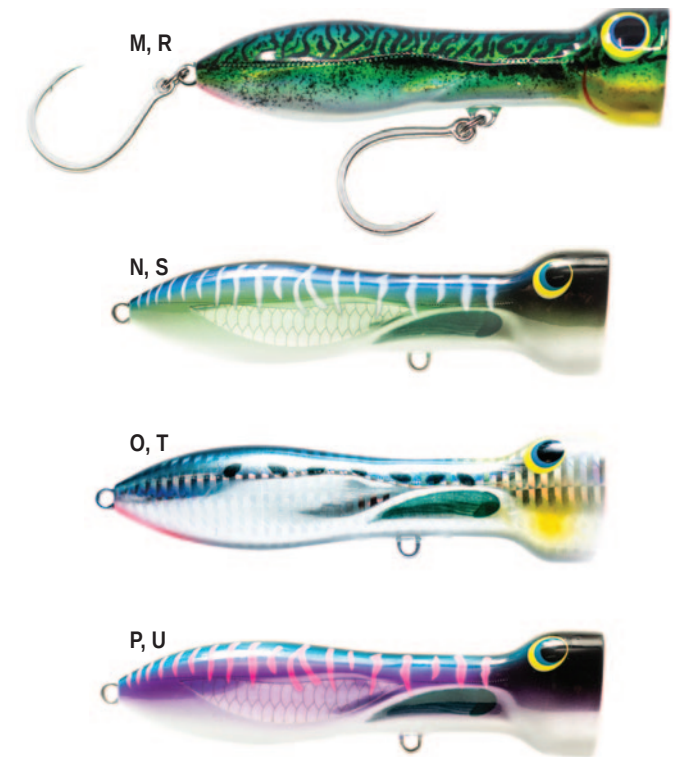

NEW NOMAD LURES

NOMAD CHUG NORRIS POPPERS

Nomad Chug Norris Poppers are built to take the hits. With massive internal reinforcements and heavy-duty hardware, Chug Norris won't let you down. Featuring a uniquely cupped face that is noisy, easy to work in the water, and cast like a dream! These poppers are perfect for all large, mean game fish.

NOMAD CHUG NORRIS 150 POPPERS – 6 INCH, 3 oz.

KEY ITEM	DESCRIPTION	PRICE
M CHUGP150-SGM	Green Mackerel	$39.99
N CHUGP150-SM	Spanish Mackerel	$39.99
O CHUGP150-SAR	Sardine	$39.99
P CHUGP150-PM	Pink Mackerel	$39.99

NOMAD CHUG NORRIS 180 POPPERS – 7 INCH, 5 oz.

R CHUGP180-SGM	Green Mackerel	$49.99
S CHUGP180-SM	Spanish Mackerel	$49.99
T CHUGP180-SAR	Sardine	$49.99
U CHUGP180-PM	Pink Mackerel	$49.99

nomad
design
Crafted by Experience