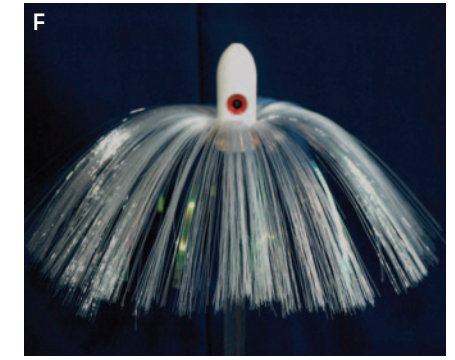

FATHOM OFFSHORE

Fathom Offshore accessories are a great addition to our product line. The stainless trolling hooks have become the go-to hook for the serious offshore angler.

The hooksets are built with 49 strand 7x7 aircraft cable, ranging from 480 to 920 lb. This is the absolute strongest connection for all of your trolling lures. Rubber bands, chafe tube, shrink wrap and hookset locks are all you will need when rigging your trolling lures.

KEY ITEM	DESCRIPTION	PRICE
FATHOM OFFSHORE HOOKSETS		
A	HS1SS-10/0 Fathom Stainless Hookset 1pk, 10/0	$21.99
	HS1SS-9/0 Fathom Stainless Hookset 1pk, 9/0	$20.99
	HS1SS-8/0 Fathom Stainless Hookset 1pk, 8/0	$19.99
	HS1SS-7/0 Fathom Stainless Hookset 1pk, 7/0	$18.99
FATHOM OFFSHORE STAINLESS TROLLING HOOKS		
B	HP5SS-7/0 Fathom Stainless Trolling 5 pk, 7/0	$21.99
	HP5SS-8/0 Fathom Stainless Trolling 5 pk, 8/0	$22.99
	HP5SS-9/0 Fathom Stainless Trolling 5 pk, 9/0	$25.99
	HP5SS-10/0 Fathom Stainless Trolling 5 pk, 10/0	$29.99
FATHOM OFFSHORE RIGGING ACCESSORIES		
C	RB-32 Fathom Rubber Bands #32	$4.49
	RB-64 Fathom Rubber Bands #64	$4.49
D	FCT-1/8 Fathom Chafe Tube 1/8", 10 pk, 250-400 mono - 480 cable	$7.99
	FCT-5/32 Fathom Chafe Tube 5/32", 10 pk, 500-600 mono - 920 cable	$7.99
E	FST-1/4 Fathom Shrink Tube, 1/4 inch, 4-1 ft. sections	$13.99
	FST-3/8 Fathom Shrink Tube, 3/8 inch, 4-1 ft. sections	$14.99
	FST-1/2 Fathom Shrink Tube, 1/2 inch, 4-1 ft. sections	$15.99
F	FHL-00 Fathom Hookset Locks, size 00; 6 pk	$7.99
	FHL-1 Fathom Hookset Locks, size 1; 6 pk	$8.29
	FHL-2 Fathom Hookset Locks, size 2; 6 pk	$8.49
	FHL-3 Fathom Hookset Locks, size 3; 6 pk	$8.99
	FHL-4 Fathom Hookset Locks, size 4; 6 pk	$9.49

CUSTOM LURES

JOE SHUTE LURES