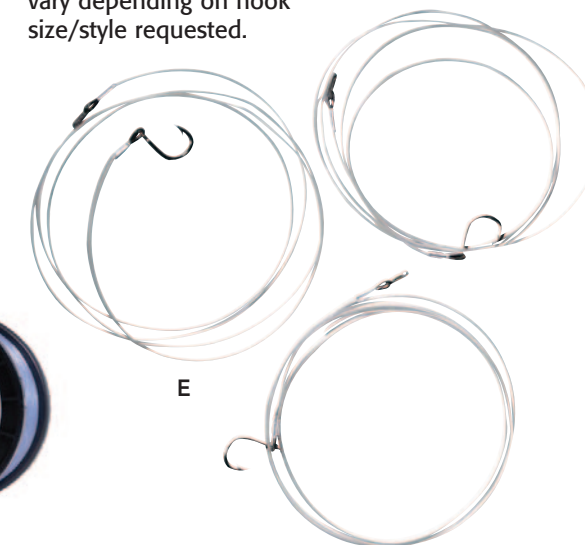

FO CUSTOM FLUOROCARBON LEADERS

Our Custom Fluorocarbon Leaders are made in our shop using only the highest quality fluorocarbon and terminal tackle. Spro Power swivels, Gamakatsu HD Live Bait or Owner Super Mutu hooks come standard. We take the guesswork out of selecting the correct swivel and hook size for you, but ultimately these are custom made for you and you can select how they are made. Pricing can vary depending on hook size/style requested.