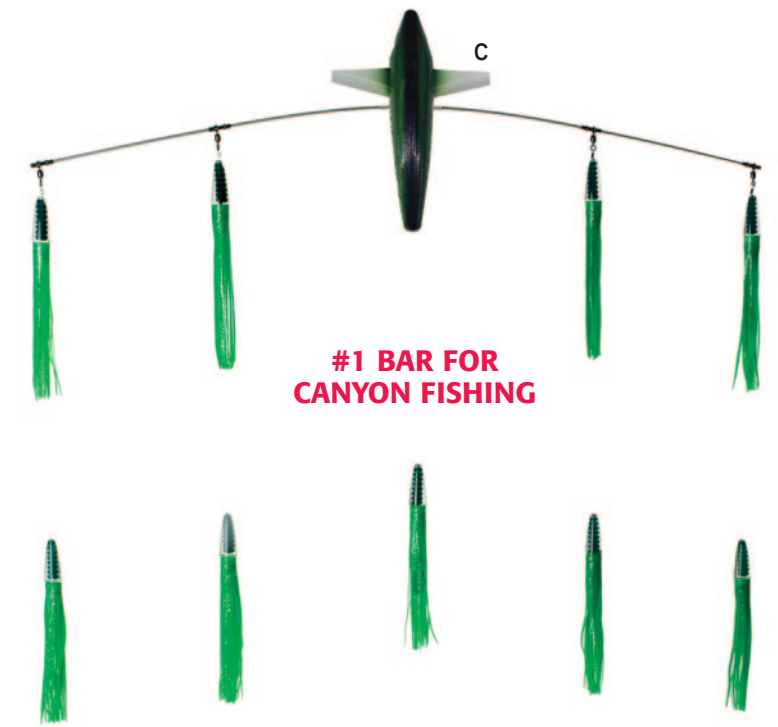

TITANIUM BIRD & Spreader Bars

MOST POPULAR SPREADER BARS FOR CATCHING TUNA!

#1 BAR FOR CANYON FISHING

36" GREEN MACHINE BIRD BAR

This spreader bar can be trolled from 8-10 knots. This bar produces yellow fin and blue fin on a consistent basis. This Green Machine bar can also be made with rainbow machines and black diamond machines, which are letters J and K.

ALL OF THESE SPREADER BARS were used extensively by Fisherman's Outfitter and selected captains on the east coast for many years. These spreader bars prove to be very effective trolling at speeds 6-8 knots. The two chewy-hoo spreader bars (A & B) have been working great, especially where bally-hoo or half beaks are found. These bars are great for big eye, yellow fin, blue fin tuna, dorado, sailfish and marlin.