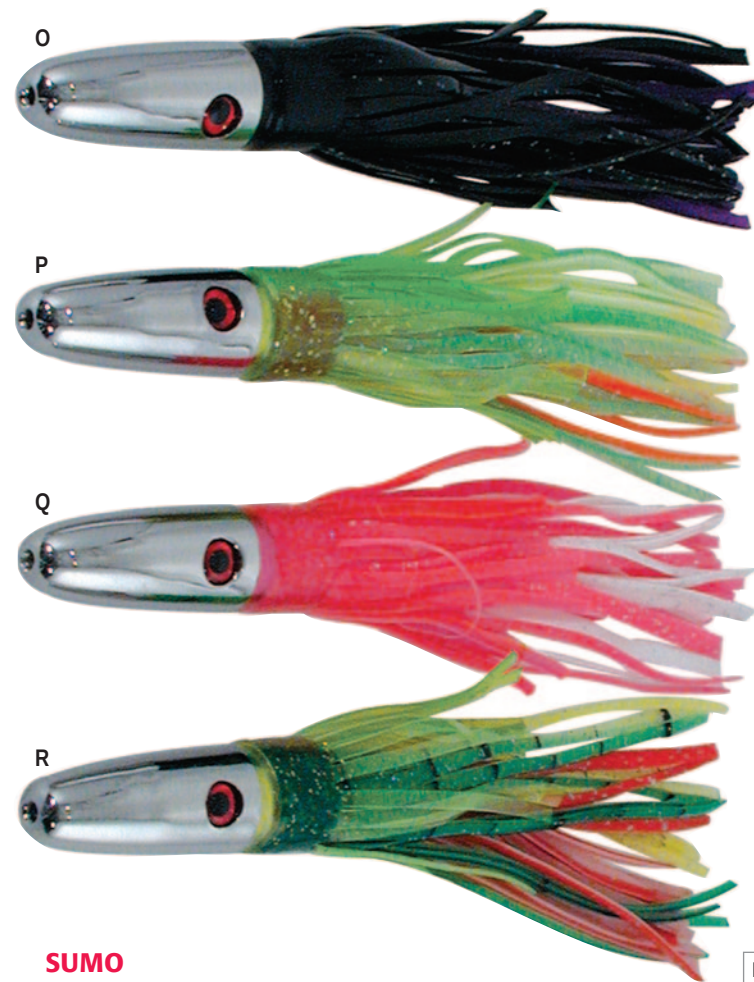

SUMO LURES

SUMO

Sumo tackle is known for good quality at a reasonable price. Their dual port Jet Heads are designed to swim—not spin, and weight distribution ensures they stay down in the strike zone. All Buddha Heads feature chrome-plated brass finish, reflective eyes and vinyl skirts.

ALL SINGLE LURES CAN BE CUSTOM RIGGED

KEY ITEM	MFG	DESCRIPTION	PRICE
SUMO LURES			
A	SUM10-DOR	SUMO LURE 4" Mini Jet-chartreuse,green 1/2 oz	$12.99
B	SUM10-MJG	SUMO LURE 4" Mini Jet-black,green 1/2 oz	$12.99
C	SUM10-CP	SUMO LURE 4" Mini Jet-orange,gold,white 1/2 oz	$12.99
D	SUM10-BS	SUMO LURE 4" Mini Jet-blue,silver 1/2 oz	$12.99
E	SUM10-MF	SUMO LURE 4" Mini Jet-green,red,yellow 1/2 oz	$12.99
F	SUM10-BP	SUMO LURE 4" Mini Jet-black,purple 1/2 oz	$12.99
G	SUM14-FI	SUMO LURE 5" Baby Buddha-orange,yellow 2.5 oz	$13.99
H	SUM14-HN	SUMO LURE 5" Baby Buddha-pink,white 2.5 oz	$13.99
I	SUM14-BP	SUMO LURE 5" Baby Buddha-black,purple 2.5 oz	$13.99
J	SUM14-ZUC	SUMO LURE 5" Baby Buddha-green/yellow/orange 2.5 oz	$13.99
K	SUM16-BM	SUMO LURE 6" Jet-orange,yellow 2.5 oz	$14.99
L	SUM16-ZUC	SUMO LURE 6" Jet-green,yellow,orange 2.5 oz	$14.99
M	SUM16-HN	SUMO LURE 6" Jet-pink,silver 2.5 oz	$14.99
N	SUM16-BP	SUMO LURE 6" Jet-black,purple 2.5 oz	$14.99
O	SUM17-BP	SUMO LURE 7" Big Buddha-black,purple 4.5 oz	$15.99
P	SUM17-ZUC	SUMO LURE 7" Big Buddha-green,orange,yellow 4.5 oz	$15.99
Q	SUM17-HN	SUMO LURE 7" Big Buddha-pink,white 4.5 oz	$15.99
R	SUM17-MF	SUMO LURE 7" Big Buddha-green,red,yellow 4.5 oz	$15.99
S	SUM20C-DOR	SUMO LURE Jet-chartreuse,green 3.75 oz	$17.99
T	SUM20C-ZUC	SUMO LURE Jet-green,orange,yellow 3.75 oz	$17.99

GREAT TOOLS FOR TACKLE PAGE 28