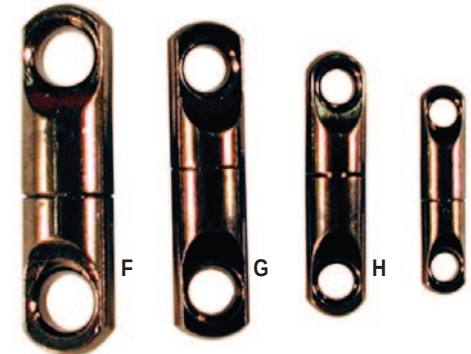

HEAVY SWIVELS