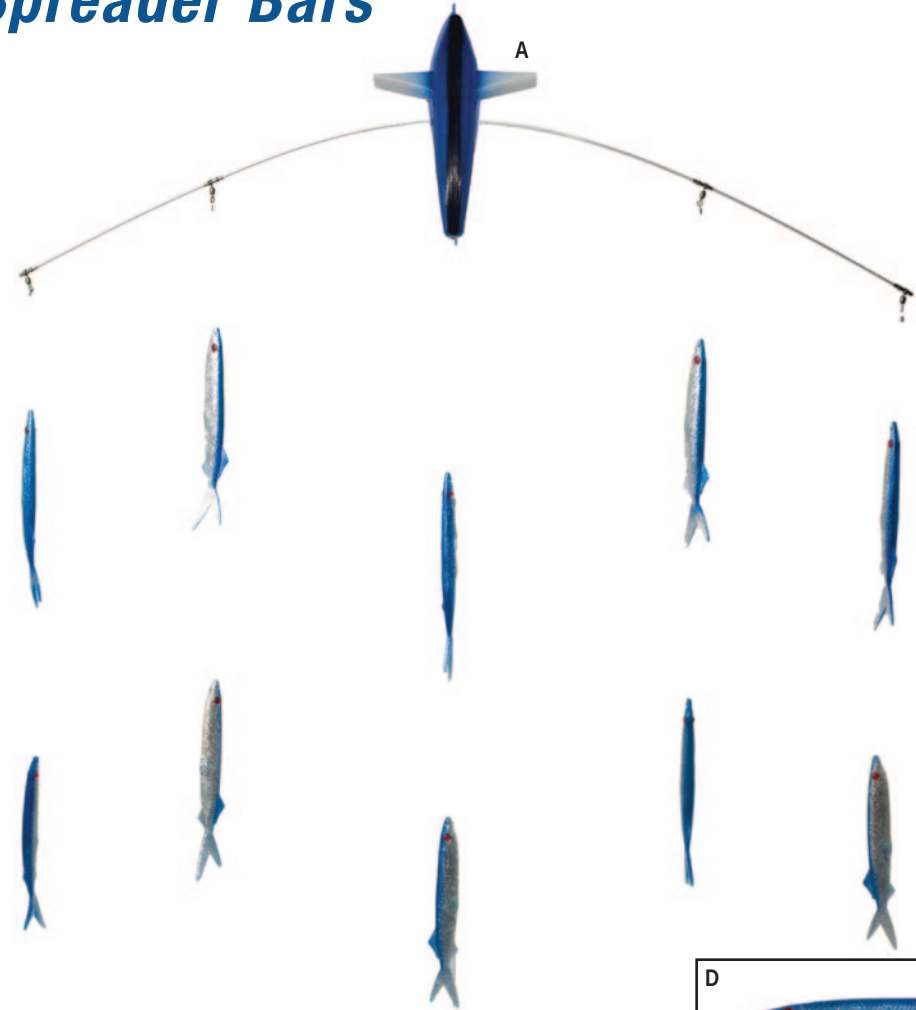

TITANIUM BIRD & Spreader Bars

MOST POPULAR SPREADER BARS FOR CATCHING TUNA!

#1 BAR FOR CANYON FISHING

36" GREEN MACHINE BIRD BAR

This spreader bar can be trolled from 8-10 knots. This bar produces yellow fin and blue fin on a consistent basis. This Green Machine bar can also be made with rainbow machines and black diamond machines, which are letters J and K.

ALL OF THESE SPREADER BARS were used extensively by Fisherman's Outfitter and selected captains on the east coast for many years. These spreader bars prove to be very effective trolling at speeds 6-8 knots. The two chewy-hoo spreader bars (A & B) have been working great, especially where bally-hoo or half beaks are found. These bars are great for big eye, yellow fin, blue fin tuna, dorado, sailfish and marlin.