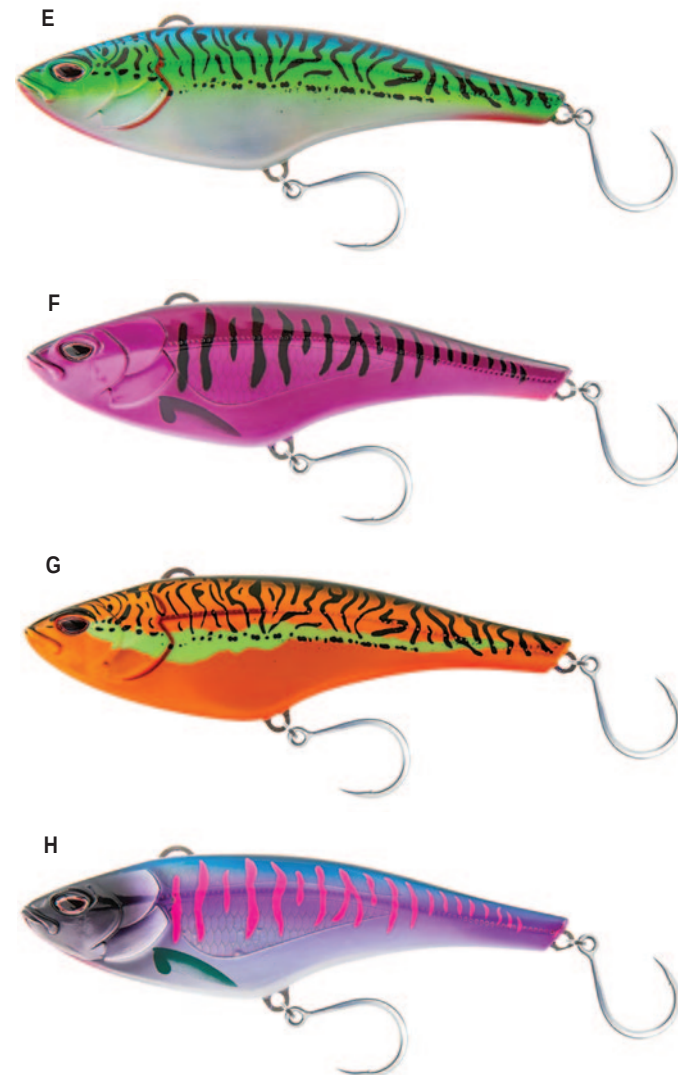

NOMAD MADMACS 240 HIGH-SPEED TROLLING LURES

nomad
design
Crafted by Experience

Nomad lures are designed and tested in Australia. Not only super tough and durable, they feature unique, highly effective shapes and actions with outstanding colors.