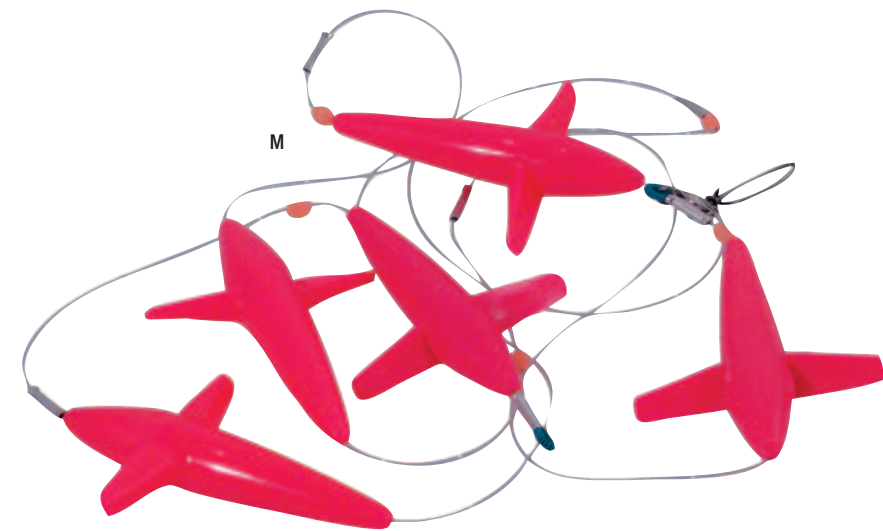

# PLAY ACTION BRAID LURES & DAISY CHAINS

"Just Add Water!"

BIG EYE ROCKETS, NOW AVAILABLE IN 2 SIZES!

BEST SELLERS

KEY ITEM	DESCRIPTION	PRICE
<b>BIG EYE ROCKETS - 9" AND 11"</b>		
A BRABER9BP	Big Eye Rocket 9" - 3oz, Black/Purple	\$44.99
B BRABER9GM	Big Eye Rocket 9", - 3oz, Green Mackerel	\$44.99
C BRABER9Z	Big Eye Rocket 9" - 3oz, Zucchini	\$44.99
D BRABER9SJ	Big Eye Rocket 9" - 3oz, Skipjack	\$44.99
E BRABER11BP	Big Eye Rocket 11" - 6oz, Black/Purple	\$54.99
F BRABER11GM	Big Eye Rocket 11" - 6oz, Green Mackerel	\$54.99
G BRABER11Z	Big Eye Rocket 11" - 6oz, Zucchini	\$54.99
H BRABER11SJ	Big Eye Rocket 11" - 6oz, Skipjack	\$54.99
<b>CUSTOM BRAID WEIGHTED DAISY CHAINS - FULLY RIGGED WITH BAG</b>		
I BRADCSJ	Custom Weighted Daisy Chain - Skipjack	\$99.99
J BRADCGM	Custom Weighted Daisy Chain - Green Mackerel	\$99.99
K BRADCBP	Custom Weighted Daisy Chain - Black/Purple	\$99.99
L BRADCZUC	Custom Weighted Daisy Chain - Zucchini	\$99.99
<b>CUSTOM PLAYACTION FLOCK OF BIRDS TEASER CHAINS - FULLY RIGGED WITH BAG</b>		
M PAFB-PNK	Custom Flock of Birds Teaser Chain - Pink	\$79.99
PAFB-GRN	Custom Flock of Birds Teaser Chain - Green	\$79.99
PAFB-BLK	Custom Flock of Birds Teaser Chain - Black	\$79.99
PAFB-BLU	Custom Flock of Birds Teaser Chain - Blue	\$79.99