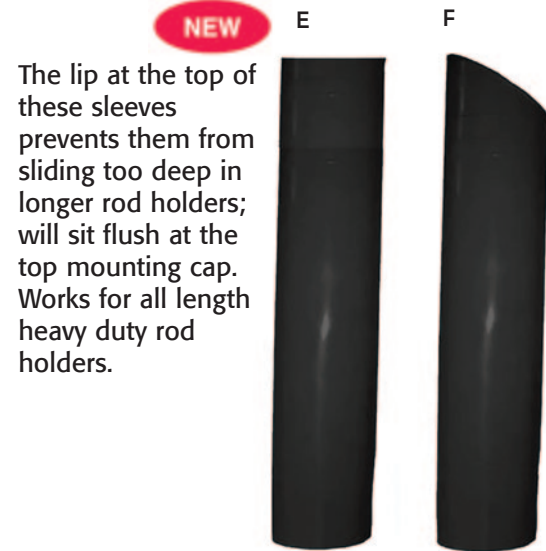

The lip at the top of these sleeves prevents them from sliding too deep in longer rod holders; will sit flush at the top mounting cap. Works for all length heavy duty rod holders.