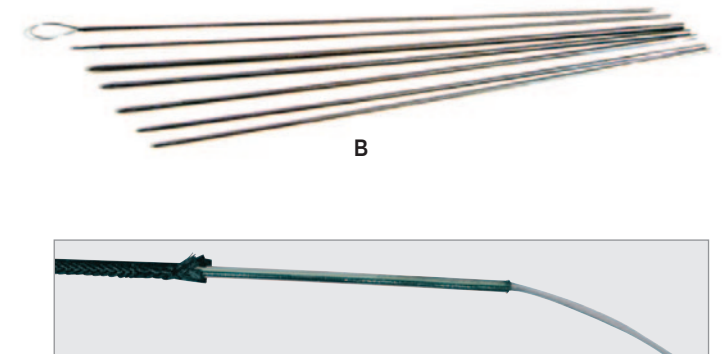

DIAMOND PRODUCTS SPLICING NEEDLES

The Diamond Products splicing needles are a great time saver to help you splice mono to dacron, mono to hollow core braid, making loop-to-loop connections and any other splicing you need for your reels.

KEY ITEM	DESCRIPTION	PRICE
DIAMOND PRODUCTS NEEDLES		
B DPSN-KIT	Stainless Splicing Needles 5 Needles 80-200 1 Reverse Latch Needle/1 Loop Needle	$159.99
DPSN-SINGLE	Single Splicing Needle Sizes: 80, 100, 150, 200, 300 Specify size when ordering	$25.99
DPSN-LOOP	Single Loop Needle for Splicing Dacron & Braid	$34.99
DPSN-LATCH	Single Latch Needle	$34.99