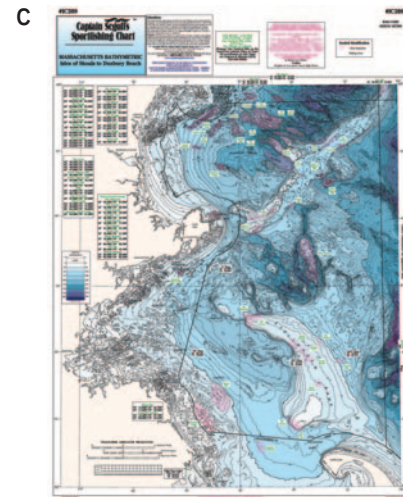

ACCESSORIES

CAPTAIN SEAGULL BATHYMETRIC CHARTS are used by most fishermen because of the detail in depths, structure, and location.

NEW **BOONE JUMBO MONSTER FISH BAG** is the best insulated bag on the market. It has velcro closures on 3 sides, for easy opening and closing. When fully opened, it lays flat which makes it very easy to clean.

K INSULATED BAG
This insulated fish bag is easy to store. With the opening at the top, it measures 96" x 48". It's a great product to have on your boat to keep your fish on ice.

KEY ITEM	DESCRIPTION	PRICE
ACCESSORIES (LETTERS E THROUGH J ARE NOT SHOWN)		
A BOONE00110	BOONE Jumbo Monster Fish Bag 48" x 96"	$599.99
B CA201	CAPTAIN SEAGULL Bathymetric Charts, Jeffrey's Ledge	$21.99
C IC209	CAPTAIN SEAGULL Bathymetric Charts, Stellwagen to Wildcat to Cashes Ledge	$21.99
D FOCSCGMM17	CAPTAIN SEAGULL Charts, Gulf of Maine, Mass. Bay, Jeffrey's Ledge and Stellwagen Bank	$21.99
E BKL207	CAPTAIN SEAGULL Charts, Block Island to Long Island	$21.99
F FOCSCFGPS18	CAPTAIN SEAGULL Charts, Nantucket Shoals to Montauk, south to 5 Fathom Bank off Cape May	$21.99
G FOCNG12	CAPTAIN SEAGULL Charts, Nantucket Shoals, George's Bank, BB, BC, BD Buoy	$21.99
H HL203	CAPTAIN SEAGULL Charts, Hudson Canyon	$21.99
I BW205	CAPTAIN SEAGULL Charts, Baltimore - Wilmington, to Tom's Canyon	$21.99
J SH202	CAPTAIN SEAGULL Charts, Sandyhook to the Mud Hole and Monster Ledge	$21.99
K FOTBL	FISHERMAN'S OUTFITTER Insulated Tuna Bag 94" x 48"	$109.99

ACCESSORIES

TIGRESS REEL HANGERS
Please specify make, and style of reel when ordering.

FISHERMAN'S OUTFITTER RIGGING KITS
We can make our custom rigging kits to any specifications that you want. Please go on our website, (www.fishermansoutfitter.com), for information on what's included in each rigging kit.