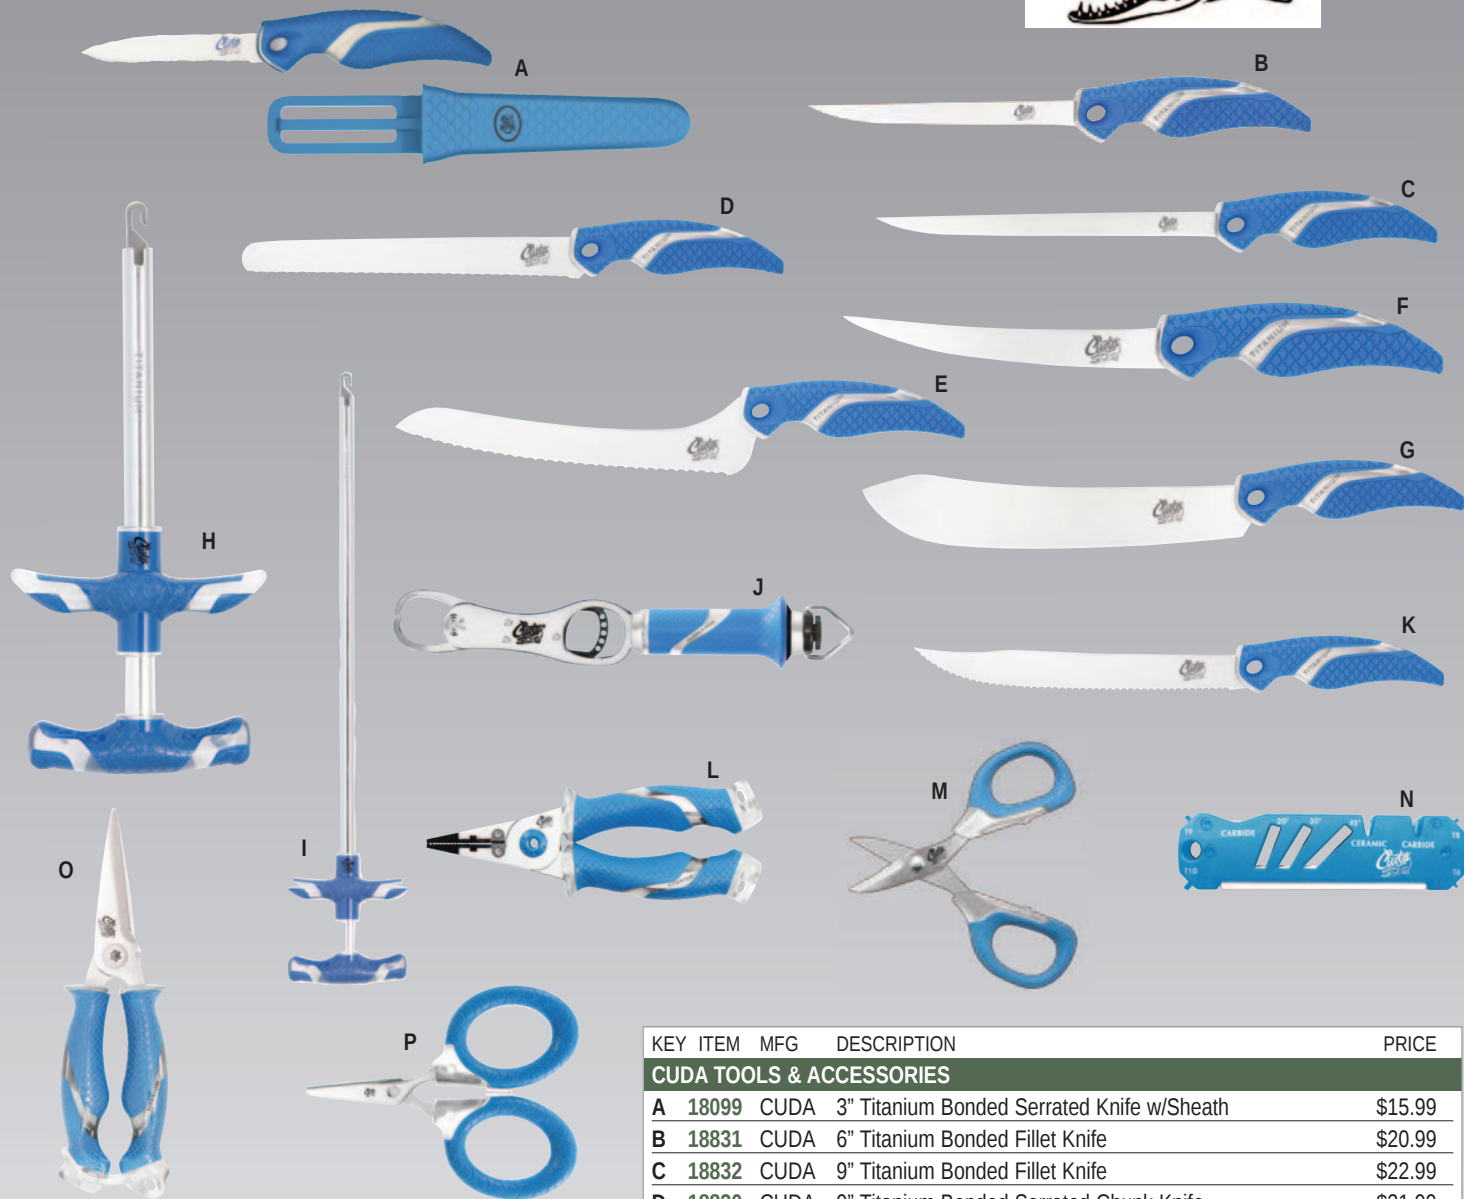

NEW CUD **UDA TOOLS**

Cuda knives and tools are a great addition to our catalog, website, and in our store. High quality German steel of many different styles makes these knives and tools the best for all your fishing needs.

KEY	ITEM	MFG	DESCRIPTION	PRICE
CUDA TOOLS & ACCESSORIES				
A	18099	CUDA	3" Titanium Bonded Serrated Knife w/Sheath	$15.99
B	18831	CUDA	6" Titanium Bonded Fillet Knife	$20.99
C	18832	CUDA	9" Titanium Bonded Fillet Knife	$22.99
D	18830	CUDA	9" Titanium Bonded Serrated Chunk Knife	$31.99
E	18844	CUDA	9" Titanium Bonded Offset Serrated Knife	$26.99
F	18833	CUDA	6" Titanium Bonded Boning Knife	$22.99
G	18843	CUDA	10" Titanium Bonded Butcher Knife	$36.99
H	18835	CUDA	8.5" Titanium Bonded Dehooker	$43.99
I	18869	CUDA	18" Titanium Bonded Dehooker	$59.99
J	18847	CUDA	11.5" Gripper + 50 lb. Scale	$69.99
K	18845	CUDA	9" Titanium Bonded Serrated Knife	$26.99
L	18837	CUDA	7.5" Titanium Bonded Aluminum Pliers w/Nylon Sheath	$69.99
M	18362	CUDA	5.5" Titanium Bonded Large Braid Shears	$9.99
N	18097	CUDA	Knife and Hook Sharpener	$28.99
O	18825	CUDA	8" Titanium Bonded Snips	$20.99
P	18826	CUDA	3" Titanium Bonded Mini Braid Scissors	$6.99
Q	18135	CUDA	120" Waterproof Measuring Tape	$32.99