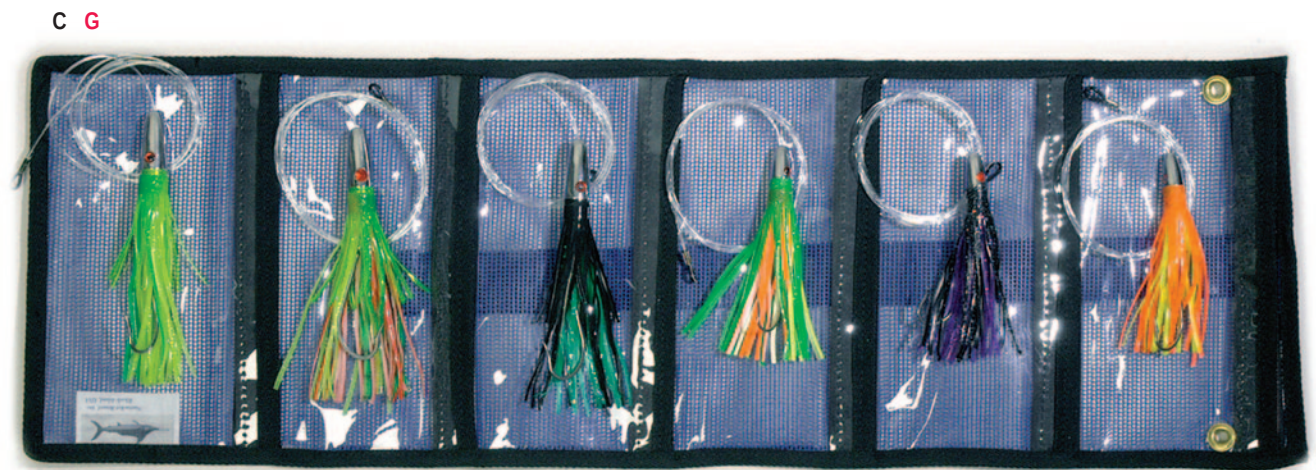

FISHERMAN'S OUTFITTER CUSTOM LURE PACKS

These custom lure packs are some of our most popular offerings for offshore fishing - fully rigged and ready for action with the bags shown! Our custom lure bags are also available for purchase separately, as items D-G. All of our custom 6pk lure bags come with Velcro enclosures instead of zippers, and the 6pk bags have a Velcro strap for easy roll-up storage.