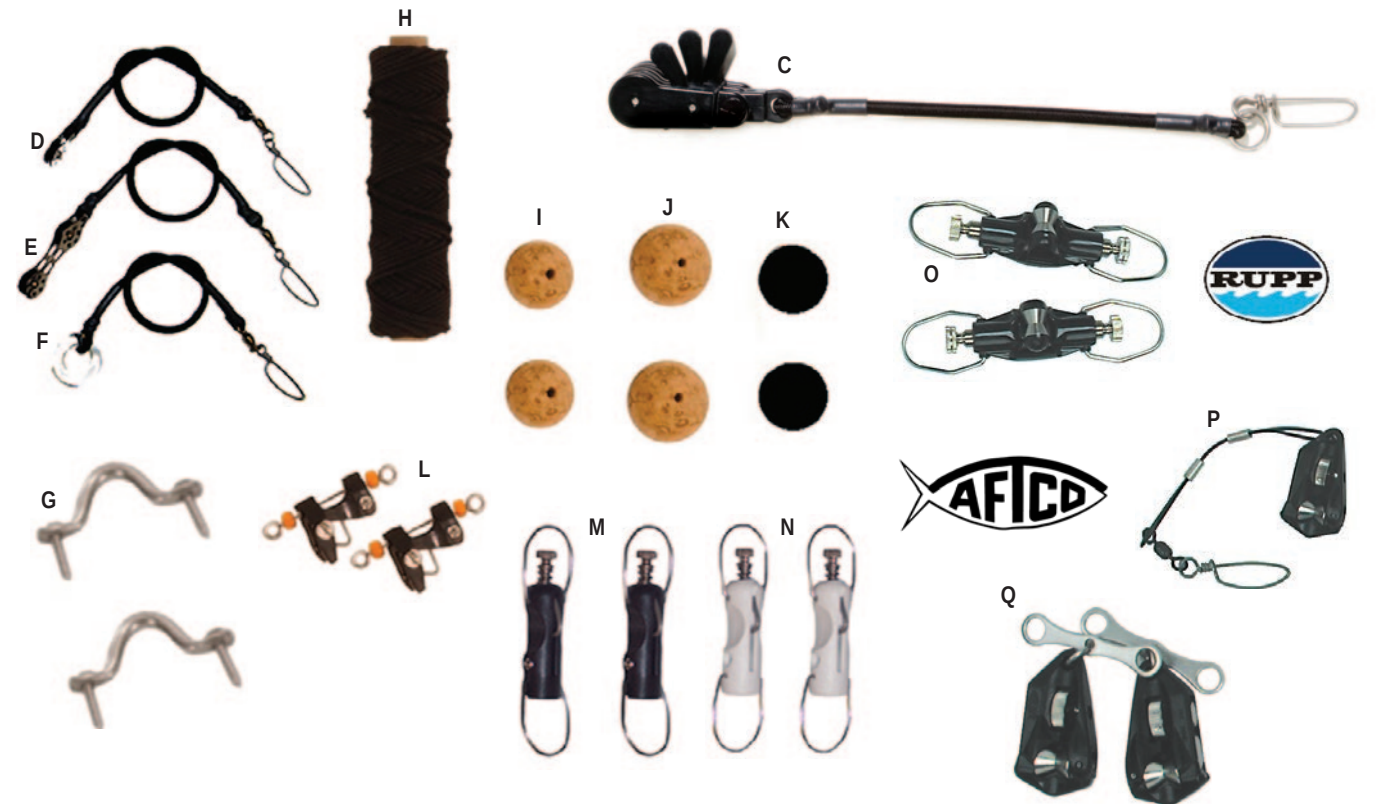

# ACCESSORIES

KEY ITEM	MFG	DESCRIPTION	PRICE
<b>PLAYACTION BRAID BELTS &amp; HARNESSES</b>			
A	BRA30350	PLAYACTION BRAID Power Play Belt	\$259.99
B	BRA30800	PLAYACTION BRAID Power Play Harness	\$329.99
C	BRA30900	PLAYACTION BRAID Brute Buster Belt	\$189.99
D	BRA30975	PLAYACTION BRAID Brute Buster Harness	\$229.99
E	BRA30750	PLAYACTION BRAID Blue Fin Harness	\$239.99
F	BRA30500	PLAYACTION BRAID Fighting Harness	\$179.99
G	BRA30300	PLAYACTION BRAID Tuna Belt	\$219.99
H	BRA30150	PLAYACTION BRAID Drop Straps	\$24.99